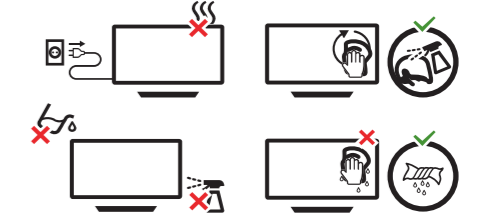

All registered and unregistered trademarks are property of their respective owners. Specifications are subject to change without notice. Philips and the Philips' shield emblem are trademarks of Koninklijke Philips N.V. and are used under license from Koninklijke Philips N.V. This product has been manufactured by and is sold under the responsibility of TP Vision Europe B.V., and TP Vision Europe B.V. is the warrantor in relation to this product. 2023 © TP Vision Europe B.V. All rights reserved. www.philips.com/welcome