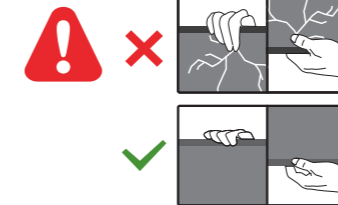

PHILIPS

Television

Quick Start Guide

9008 series

55"/65"

75"

55"/65" (M4xL20) : x4
75" (M5xL20) : x6

(EU) (UK)

Register to find out more and get support
www.philips.com/TVsupport

A 1a 55"

1b 65"/75"

2

3

4

R + L

55"/65"

75"

5

55"/65"

75"

6

AMBILIGHT tv