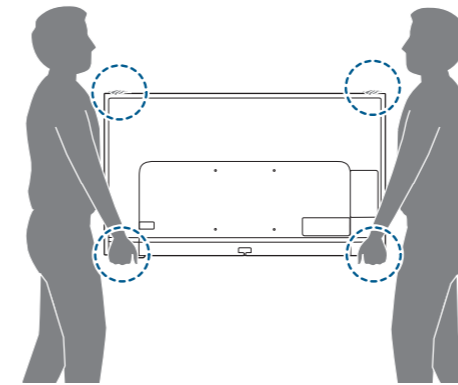

PHILIPS

Television

Quick Start Guide

9008 series

55"/65"

75"

55"/65" (M4xL20) : x4
75" (M5xL20) : x6

(EU) (UK)

Register to find out more and get support
www.philips.com/TVsupport

A 1a 55"

1b 65"/75"

2

3

4

R + L

55"/65"

75"

5

55"/65"

75"

6

AMBILIGHT tv