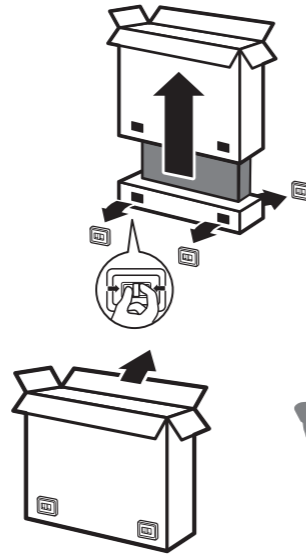

PHILIPS

Television

Quick Start Guide

9008 series

55"/65"

75"

55"/65" (M4xL20) : x4
75" (M5xL20) : x6

(EU) (UK)

Register to find out more and get support
www.philips.com/TVsupport

A 1a 55"

1b 65"/75"

2

3

4

R + L

55"/65"

75"

5

55"/65"

75"

6

AMBILIGHT tv

1

2 Wall Mount dimensions (x, y)