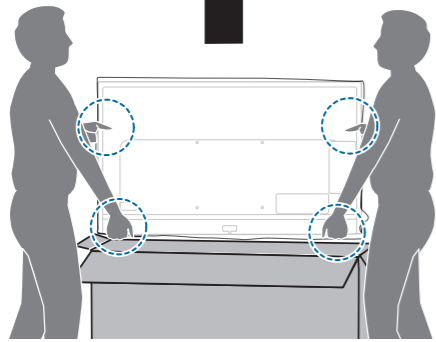

PHILIPS

Television

Quick Start Guide

9008 series

55"/65"

75"

55"/65" (M4xL20) : x4
75" (M5xL20) : x6

(EU) (UK)

Register to find out more and get support
www.philips.com/TVsupport

A 1a 55"

1b 65"/75"

2

3

4

R + L

55"/65"

75"

5

55"/65"

75"

6

AMBILIGHT tv