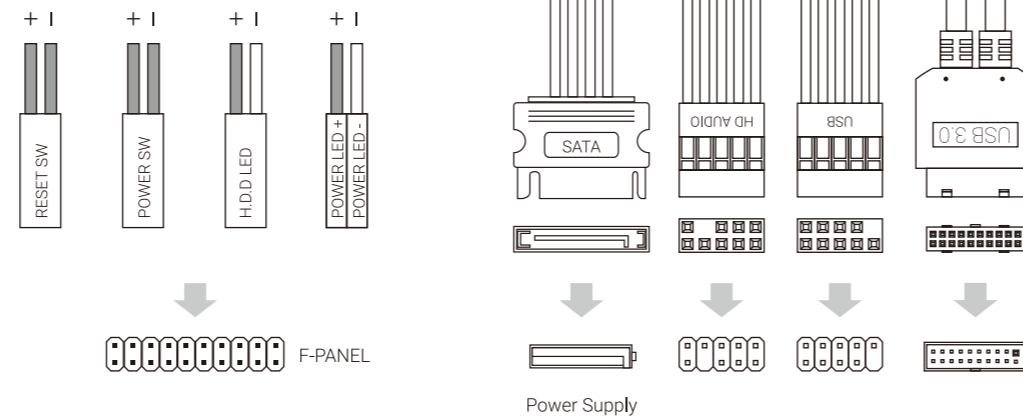

Scar

Front I/O Panel Cable Connection

Front Panel Connector

(Please refer to the motherboard's manual for further instructions).

Note : Specifications may vary depending on your region. Contact your local retailer for more information.

Accessory Bag Contents

- | | | | | | | | | | | | |
|----------|--|-------------|----------|--|-----------|----------|--|-----------|----------|--|-------------|
| 1 | | SSD Screw | 2 | | MB Screw | 3 | | SSD Screw | 4 | | Rubber Ring |
| 4 | | MB Standoff | 5 | | Fan Screw | 6 | | PSU Screw | 7 | | PCI Screw |
| 7 | | Fan Screw | 8 | | HDD Screw | 9 | | Cable Tie | | | |

English
Install 2.5" SSD

Español
Instalación de 2.5" SSD

Deutsche
2,5-Zoll-SSD installieren

Français
Installer SSD 2,5"

Italiano
Installare l'unità SSD 2,5"

Polski
Instalacja SSD 2,5"

(5b) 2.5" SSD x 1

(5c) 2.5" SSD x 2