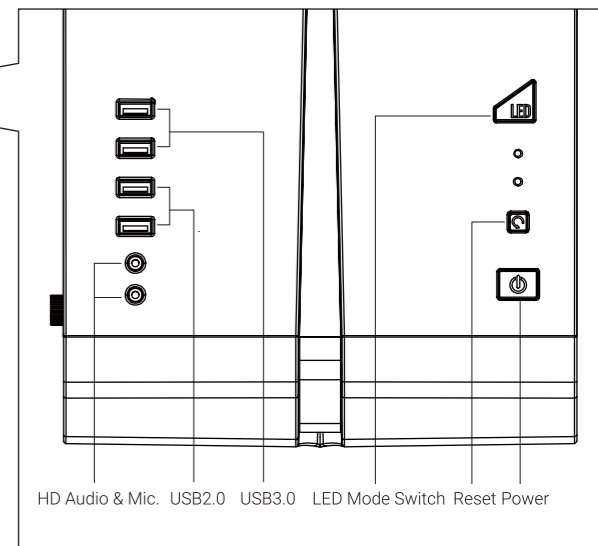

Türkçe
Fan yükleyin

HD Audio & Mic. USB2.0 USB3.0 LED Mode Switch Reset Power

Note : Specifications may vary depending on your region. Contact your local retailer for more information.

LED Mode Switch

(Hold switch for 2 secs to turn off LED)