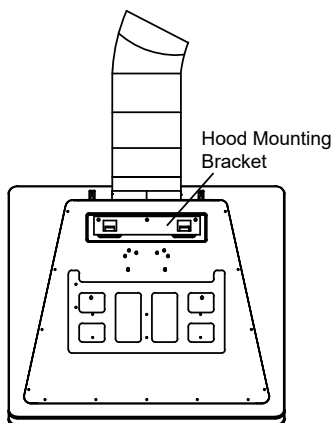

- (2) Plastic tube
  ($\phi 10 \times 45 \text{mm}$)
- Chimney Mounting Bracket
- (2) ST4.2*30
- Hood Mounting Bracket
- (3) ST5*45
- (2) Plastic tube
  ($\phi 7 \times 27 \text{mm}$)
- (2) ST2.9*14

3a

3b

3c

3d

3e

3f