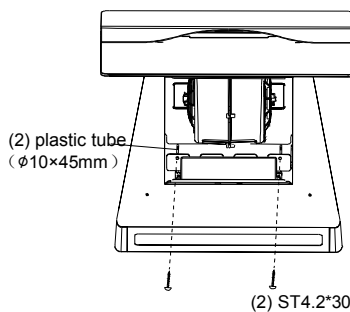

- (2) Plastic tube
  ($\phi 10 \times 45 \text{mm}$)
- Chimney Mounting Bracket
- (2) ST4.2*30
- Hood Mounting Bracket
- (3) ST5*45
- (2) Plastic tube
  ($\phi 7 \times 27 \text{mm}$)
- (2) ST2.9*14

3a

3b

3c

3d

3e

3f