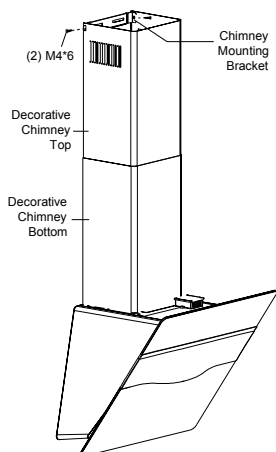

- (2) Plastic tube
  ($\phi 10 \times 45 \text{mm}$)
- Chimney Mounting Bracket
- (2) ST4.2*30
- Hood Mounting Bracket
- (3) ST5*45
- (2) Plastic tube
  ($\phi 7 \times 27 \text{mm}$)
- (2) ST2.9*14

3a

3b

3c

3d

3e

3f