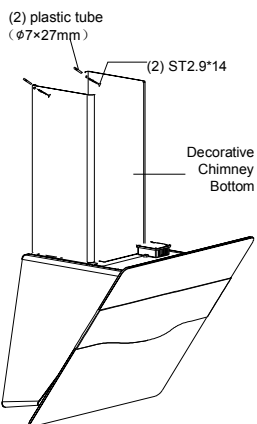

- (2) Plastic tube
  ($\phi 10 \times 45 \text{mm}$)
- Chimney Mounting Bracket
- (2) ST4.2*30
- Hood Mounting Bracket
- (3) ST5*45
- (2) Plastic tube
  ($\phi 7 \times 27 \text{mm}$)
- (2) ST2.9*14

3a

3b

3c

3d

3e

3f