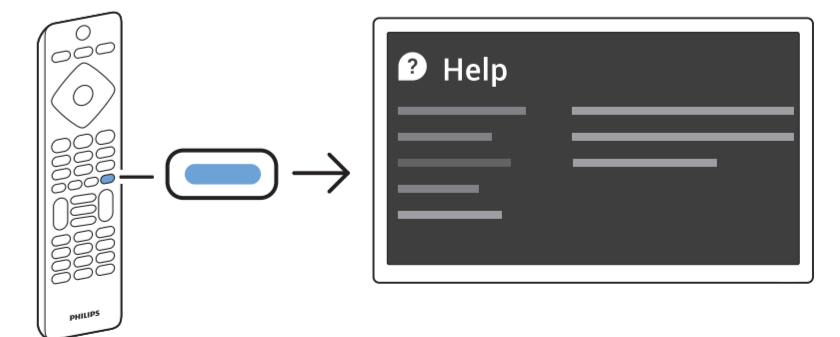

TV software upgrade for Smart TV- (From Internet)