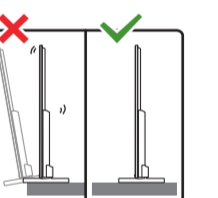

PHILIPS

7505 / 7555 series

Quick Start Guide

x6

(EU) (UK)

A

1

2

3

4

5