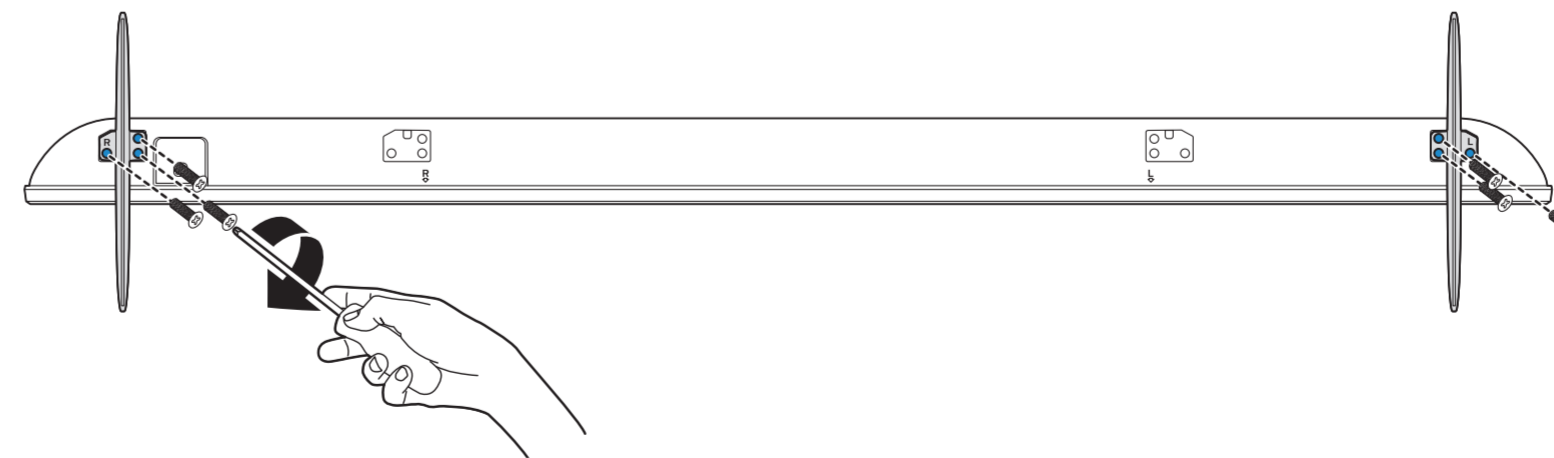

PHILIPS

7505 / 7555 series

Quick Start Guide

x6

(EU) (UK)

A

1

2

3

4

5