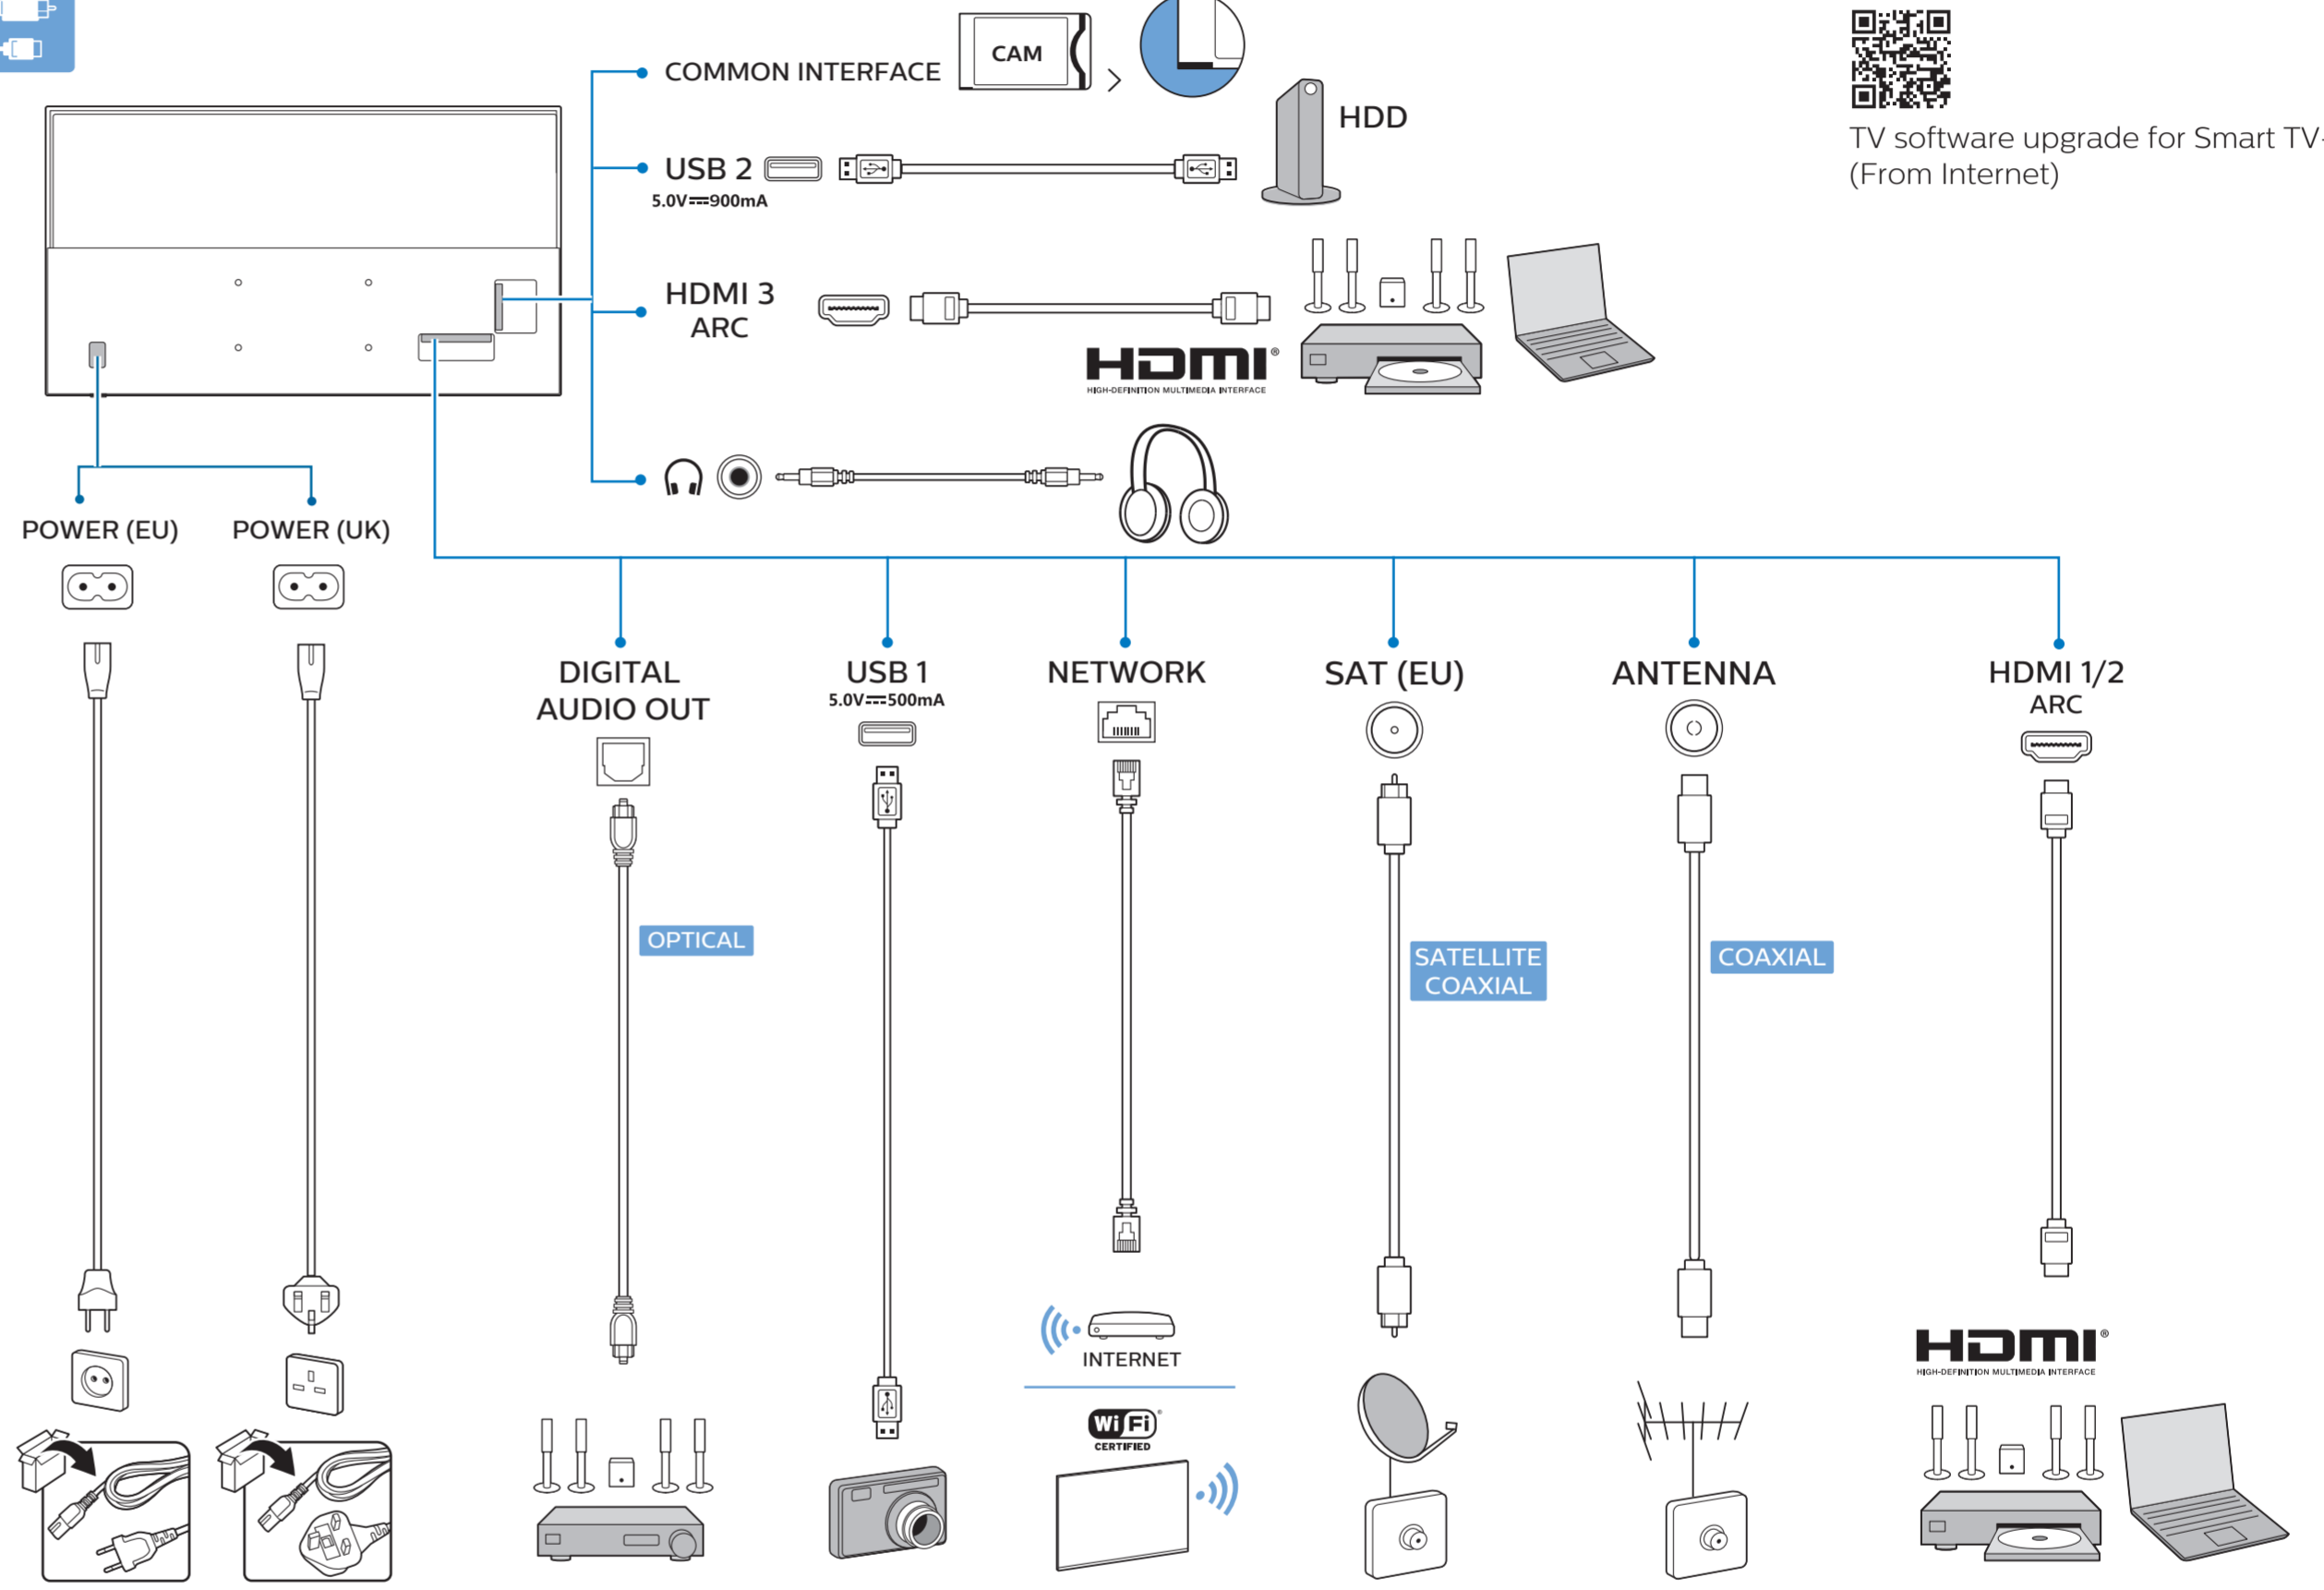

TV software upgrade for Smart TV- (From Internet)