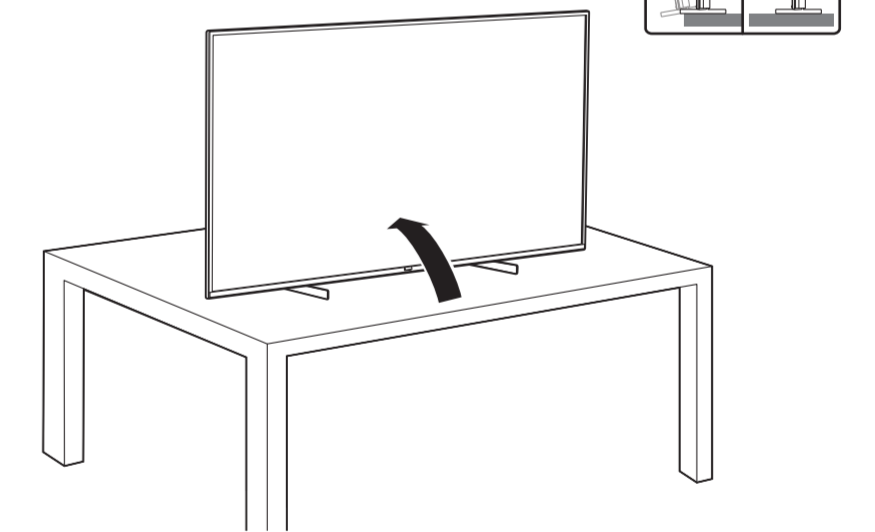

PHILIPS

7505 / 7555 series

Quick Start Guide

x6

(EU) (UK)

A

1

2

3

4

5