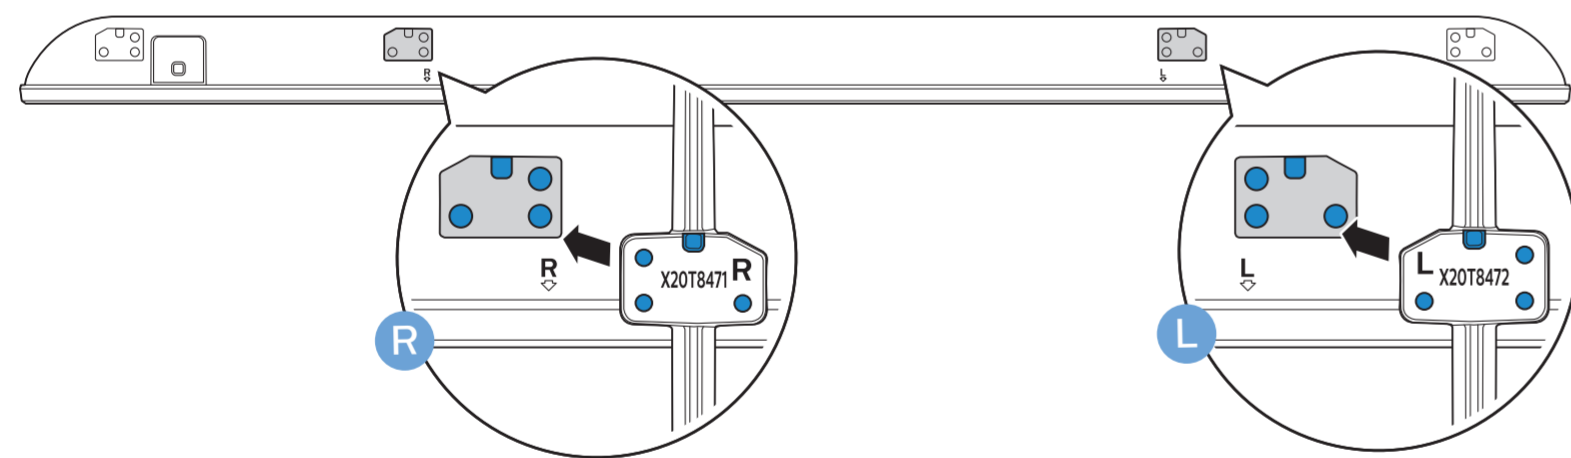

PHILIPS

7505 / 7555 series

Quick Start Guide

x6

(EU) (UK)

A

1

2

3

4

5