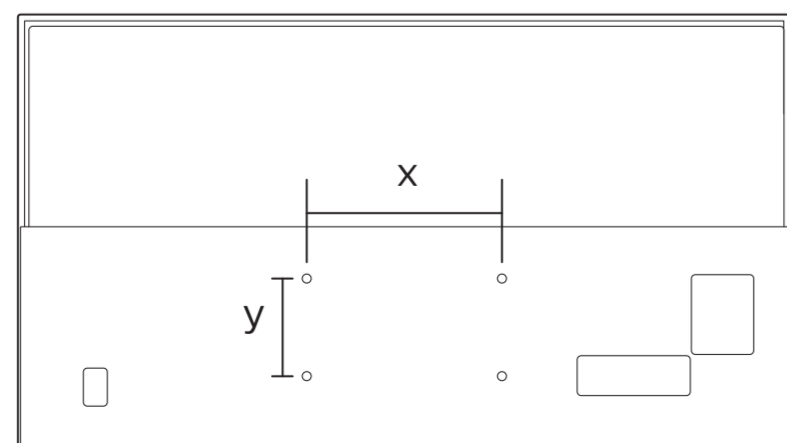

TV software upgrade for Smart TV- (From Internet)