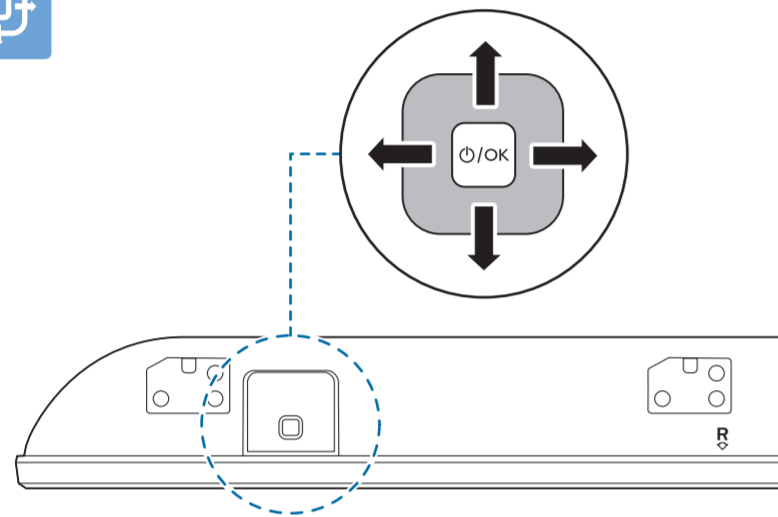

English Read the safety instructions.
Български Прочетете инструкциите за безопасност.
Čeština Přečtěte si bezpečnostní pokyny.
Hrvatski Pročitajte sigurnosne upute.
Dansk Læs sikkerhedsforskrifterne.
Deutsch Lesen Sie die Sicherheitshinweise.
Ελληνικά Διαβάστε τις οδηγίες ασφαλείας.
Eesti Lugege ohutusõudeid.
Español Lea las instrucciones de seguridad.

Français Lisez les consignes de sécurité.
Italiano Leggere le istruzioni di sicurezza.
Қазақша Қорғаныстық нұсқаулар.
Latviešu Izlasiet drošības norādījumus.
Lietuvių Perskaitykite saugos instrukcijas.
Magyar Olvassa el a biztonsági utasításokat.
Nederlands Lees de veiligheidsvoorschriften.
Norsk Les sikkerhedsforskrifterne.
Polski Zapoznaj się z instrukcjami bezpieczeństwa.

Português Leia as instruções de segurança.
Română Citiți instrucțiunile de siguranță.
Русский Читайте инструкции по технике безопасности.
Srpski Pročitajte bezbednosna uputstva.
Slovenščina Preberite varnostna navodila.
Slovenský Prečítajte si bezpečnostné pokyny.
Suomi Lue turvaohjeet.
Svenska Läs säkerhetsinstruktionerna.
ไทย โปรดอ่านคำแนะนำด้านความปลอดภัย

Türkçe Güvenlik talimatlarını okuyun.
Українська Читайте інструкції з техніки безпеки.
العربية قراءة تعليمات السلامة.
עברית קראו את הוראות הבטיחות

Register your product and get support at www.philips.com/TVsupport

1

2

3

2x
AAA
R03
1.5V

B

VESA (x, y)

70" 400x200mm M8 (L: 18 mm-23 mm) 178 cm

TV software upgrade for Smart TV- (From Internet)