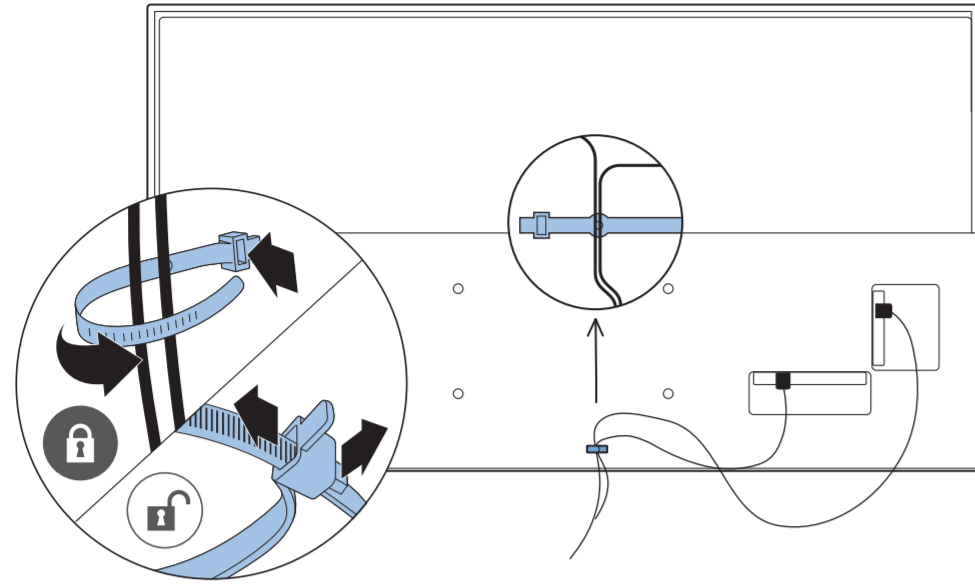

English Read the safety instructions.
Български Прочетете инструкциите за безопасност.
Čeština Přečtěte si bezpečnostní pokyny.
Hrvatski Pročitajte sigurnosne upute.
Dansk Læs sikkerhedsforskrifterne.
Deutsch Lesen Sie die Sicherheitshinweise.
Ελληνικά Διαβάστε τις οδηγίες ασφαλείας.
Eesti Lugege ohutusõudeid.
Español Lea las instrucciones de seguridad.

Français Lisez les consignes de sécurité.
Italiano Leggere le istruzioni di sicurezza.
Қазақша Қорғаныстық нұсқаулар.
Latviešu Izlasiet drošības norādījumus.
Lietuvių Perskaitykite saugos instrukcijas.
Magyar Olvassa el a biztonsági utasításokat.
Nederlands Lees de veiligheidsvoorschriften.
Norsk Les sikkerhedsforskrifterne.
Polski Zapoznaj się z instrukcjami bezpieczeństwa.

Português Leia as instruções de segurança.
Română Citiți instrucțiunile de siguranță.
Русский Читайте инструкции по технике безопасности.
Srpski Pročitajte bezbednosna uputstva.
Slovenščina Preberite varnostna navodila.
Slovenský Prečítajte si bezpečnostné pokyny.
Suomi Lue turvaohjeet.
Svenska Läs säkerhetsinstruktionerna.
ไทย โปรดอ่านคำแนะนำด้านความปลอดภัย

Türkçe Güvenlik talimatlarını okuyun.
Українська Читайте інструкції з техніки безпеки.
العربية قراءة تعليمات السلامة.
עברית קראו את הוראות הבטיחות

Register your product and get support at www.philips.com/TVsupport