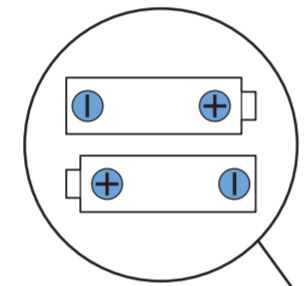

English Read the safety instructions.
Български Прочетете инструкциите за безопасност.
Čeština Přečtěte si bezpečnostní pokyny.
Hrvatski Pročitajte sigurnosne upute.
Dansk Læs sikkerhedsforskrifterne.
Deutsch Lesen Sie die Sicherheitshinweise.
Ελληνικά Διαβάστε τις οδηγίες ασφαλείας.
Eesti Lugege ohutusõudeid.
Español Lea las instrucciones de seguridad.

Français Lisez les consignes de sécurité.
Italiano Leggere le istruzioni di sicurezza.
Қазақша Қорғаныстық нұсқаулар.
Latviešu Izlasiet drošības norādījumus.
Lietuvių Perskaitykite saugos instrukcijas.
Magyar Olvassa el a biztonsági utasításokat.
Nederlands Lees de veiligheidsvoorschriften.
Norsk Les sikkerhedsforskrifterne.
Polski Zapoznaj się z instrukcjami bezpieczeństwa.

Português Leia as instruções de segurança.
Română Citiți instrucțiunile de siguranță.
Русский Читайте инструкции по технике безопасности.
Srpski Pročitajte bezbednosna uputstva.
Slovenščina Preberite varnostna navodila.
Slovenský Prečítajte si bezpečnostné pokyny.
Suomi Lue turvaohjeet.
Svenska Läs säkerhetsinstruktionerna.
ไทย โปรดอ่านคำแนะนำด้านความปลอดภัย

Türkçe Güvenlik talimatlarını okuyun.
Українська Читайте інструкції з техніки безпеки.
العربية قراءة تعليمات السلامة.
עברית קראו את הוראות הבטיחות

Register your product and get support at www.philips.com/TVsupport

1

2

3

2x
AAA
R03
1.5V

B

VESA (x, y)

70" 400x200mm M8 (L: 18 mm-23 mm) 178 cm

TV software upgrade for Smart TV- (From Internet)