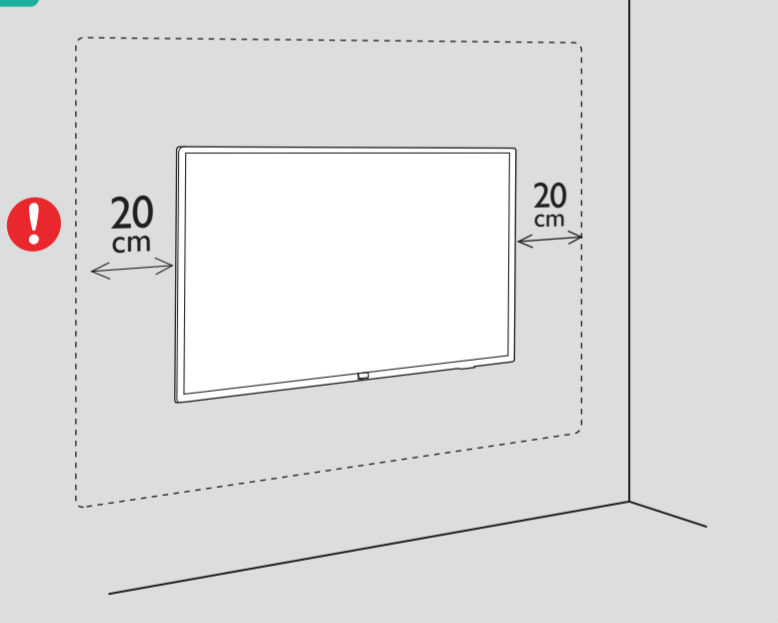

1

2

3

2x
AAA
R03
1.5V

B

VESA (x, y)

70" 400x200mm M8 (L: 18 mm-23 mm) 178 cm