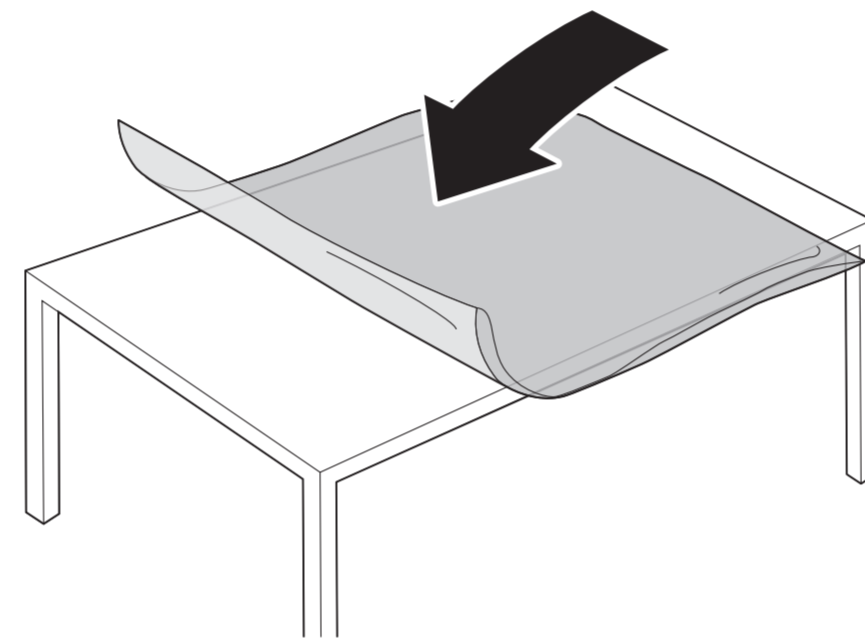

PHILIPS

7505 / 7555 series

Quick Start Guide

x6

(EU) (UK)

A

1

2

3

4

5