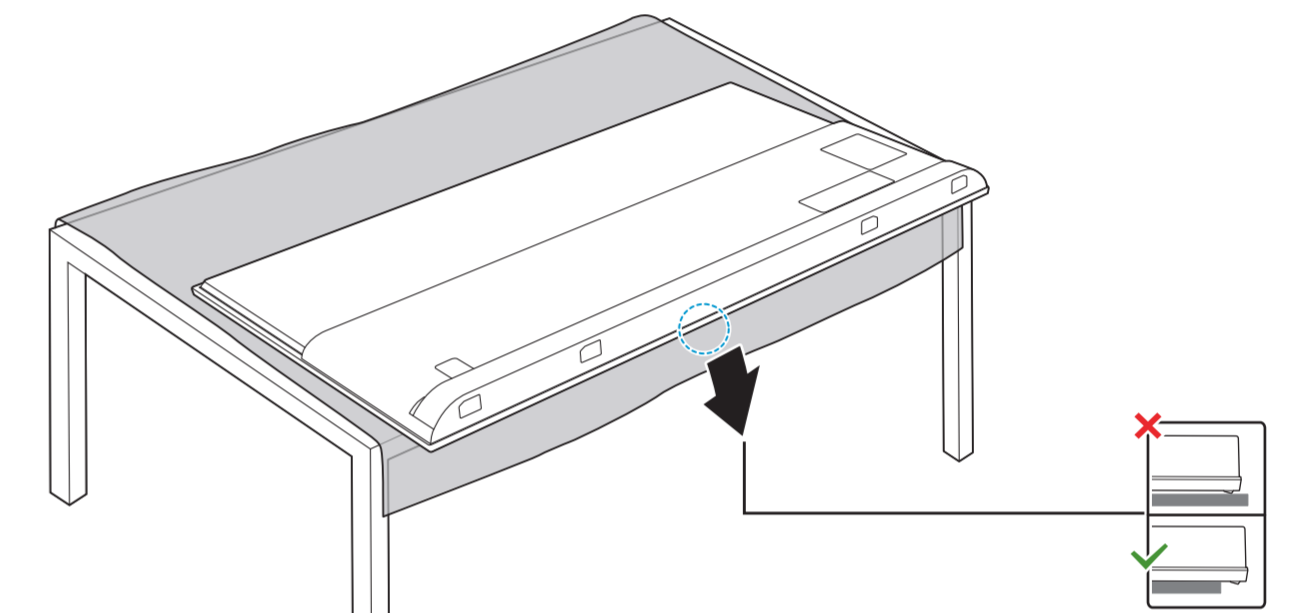

PHILIPS

7505 / 7555 series

Quick Start Guide

x6

(EU) (UK)

A

1

2

3

4

5