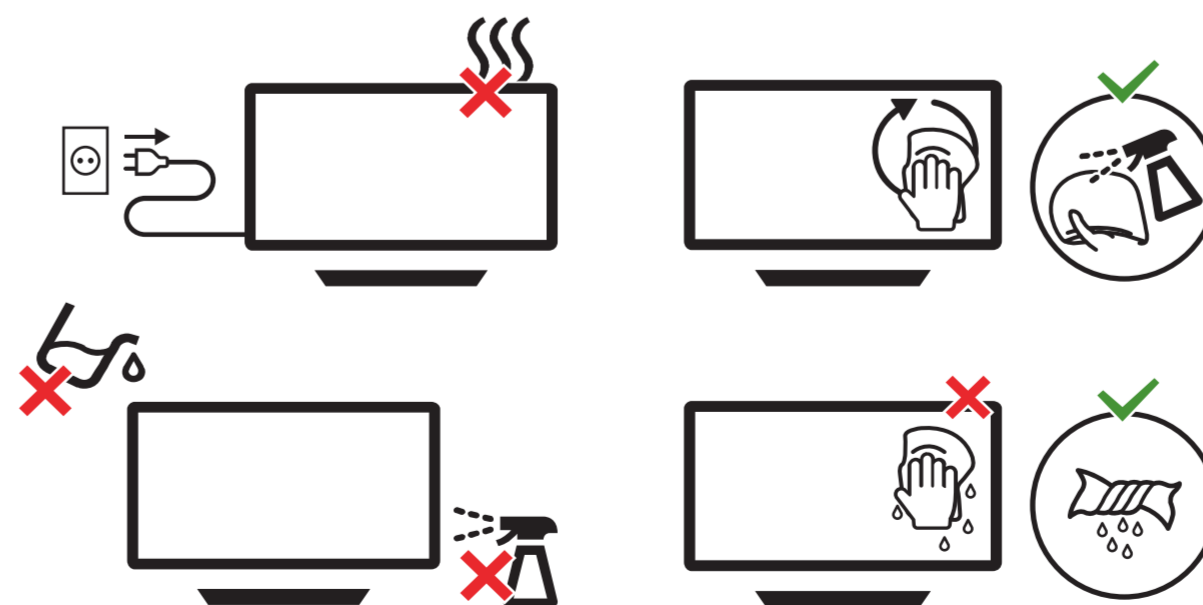

TV software upgrade for Smart TV- (From Internet)