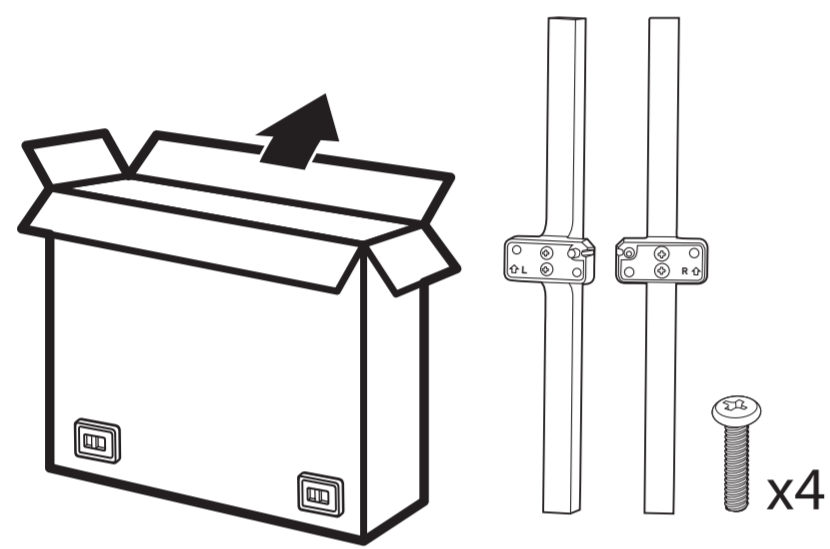

PHILIPS

7805 / 7855 series

Quick Start Guide

A

1

2

3

4

5