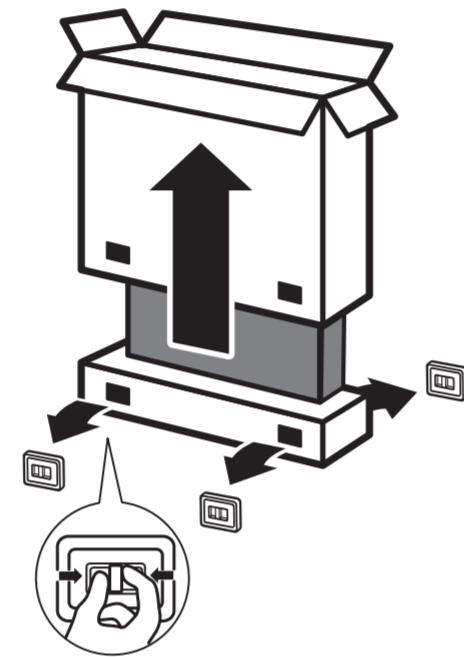

PHILIPS

7805 / 7855 series

Quick Start Guide

A

1

2

3

4

5