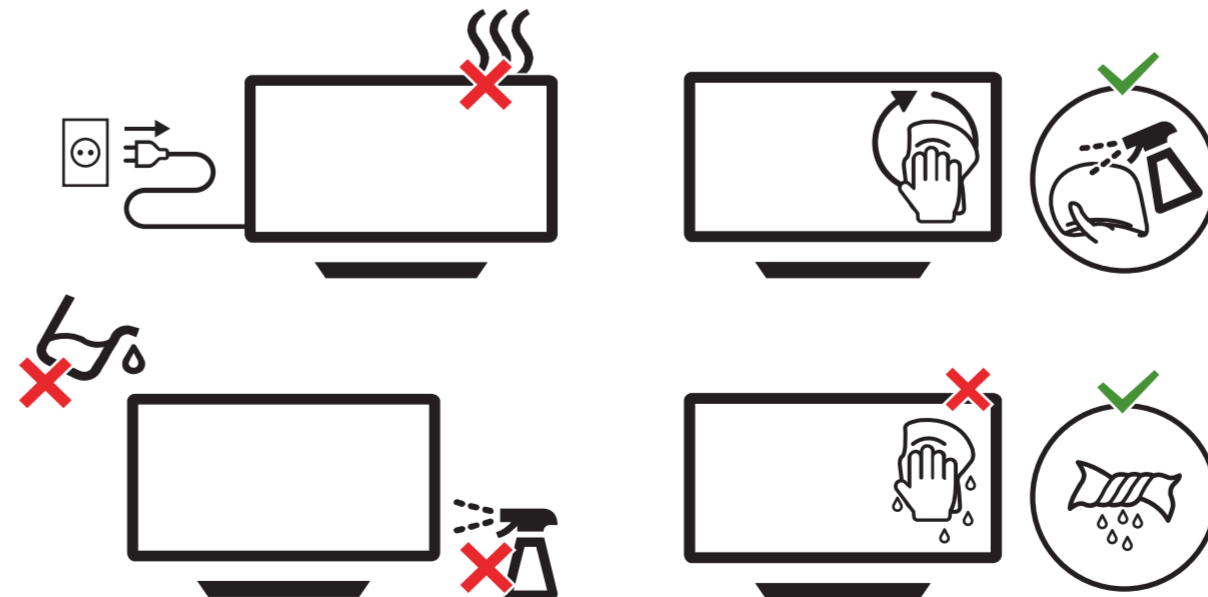

English Read the safety instructions.
Български Прочетете инструкциите за безопасност.
Čeština Přečtěte si bezpečnostní pokyny.
Dansk Læs sikkerhedsforskrifterne.
Deutsch Lesen Sie die Sicherheitshinweise.
Ελληνικά Διαβάστε τις οδηγίες ασφαλείας.
Eesti Lugege ohutusnõudeid.
Español Lea las instrucciones de seguridad.

Français Lisez les consignes de sécurité.
Italiano Leggere le istruzioni di sicurezza.
Қазақша Қорғаныстық нұсқаулар.
Latviešu Izlasiet drošības norādījumus.
Lietuvių Perskaitykite saugos instrukcijas.
Magyar Olvassa el a biztonsági utasításokat.
Nederlands Lees de veiligheidsvoorschriften.
Norsk Les sikkerhetsforskriftene.
Polski Zapoznaj się z instrukcjami bezpieczeństwa.

Português Leia as instruções de segurança.
Română Citiți instrucțiunile de siguranță.
Русский Читайте инструкции по технике безопасности.
Srpski Pročitajte bezbednosna uputstva.
Slovensčina Preberite varnostna navodila.
Slovenský Prečítajte si bezpečnostné pokyny.
Suomi Lue turvaohjeet.
Svenska Läs säkerhetsinstruktionerna.
ไทย โปรดอ่านคำแนะนำด้านความปลอดภัย

Türkçe Güvenlik talimatlarını okuyun.
Українська Читайте інструкції з техніки безпеки.
العربية قراءة تعليمات السلامة.
עברית קראו את הוראות הבטיחות

Register your product and get support at www.philips.com/TVsupport

VESA (x, y)
65" 400 x 200mm M6 (L: 10 mm-14 mm)
164 cm

1

2

3

2x
AAA
LR03
1.5V

TV software upgrade for Smart TV- (From Internet)

RC Instructions