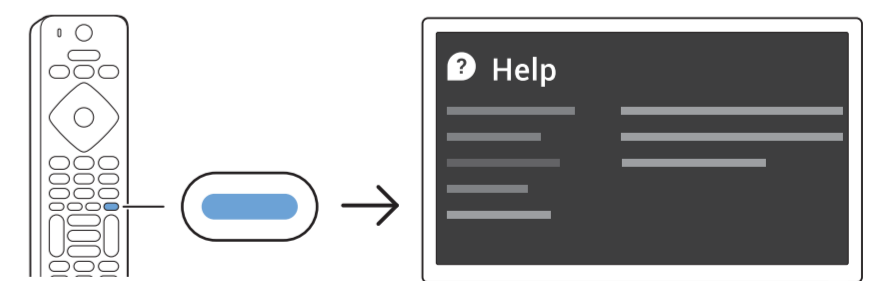

English Read the safety instructions.
Български Прочетете инструкциите за безопасност.
Čeština Přečtěte si bezpečnostní pokyny.
Dansk Læs sikkerhedsforskrifterne.
Deutsch Lesen Sie die Sicherheitshinweise.
Ελληνικά Διαβάστε τις οδηγίες ασφαλείας.
Eesti Lugege ohutusnõudeid.
Español Lea las instrucciones de seguridad.

Français Lisez les consignes de sécurité.
Italiano Leggere le istruzioni di sicurezza.
Қазақша Қорғаныстық нұсқаулар.
Latviešu Izlasiet drošības norādījumus.
Lietuvių Perskaitykite saugos instrukcijas.
Magyar Olvassa el a biztonsági utasításokat.
Nederlands Lees de veiligheidsvoorschriften.
Norsk Les sikkerhetsforskriftene.
Polski Zapoznaj się z instrukcjami bezpieczeństwa.

Português Leia as instruções de segurança.
Română Citiți instrucțiunile de siguranță.
Русский Читайте инструкции по технике безопасности.
Srpski Pročitajte bezbednosna uputstva.
Slovensčina Preberite varnostna navodila.
Slovenský Prečítajte si bezpečnostné pokyny.
Suomi Lue turvaohjeet.
Svenska Läs säkerhetsinstruktionerna.
ไทย โปรดอ่านคำแนะนำด้านความปลอดภัย

Türkçe Güvenlik talimatlarını okuyun.
Українська Читайте інструкції з техніки безпеки.
العربية قراءة تعليمات السلامة.
עברית קראו את הוראות הבטיחות

Register your product and get support at www.philips.com/TVsupport

VESA (x, y)
65" 400 x 200mm M6 (L: 10 mm-14 mm)
164 cm

1

2

3

2x
AAA
LR03
1.5V

TV software upgrade for Smart TV- (From Internet)

RC Instructions