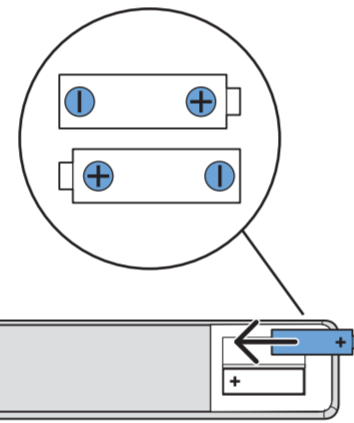

1

2

3

2x
AAA
LR03
1.5V