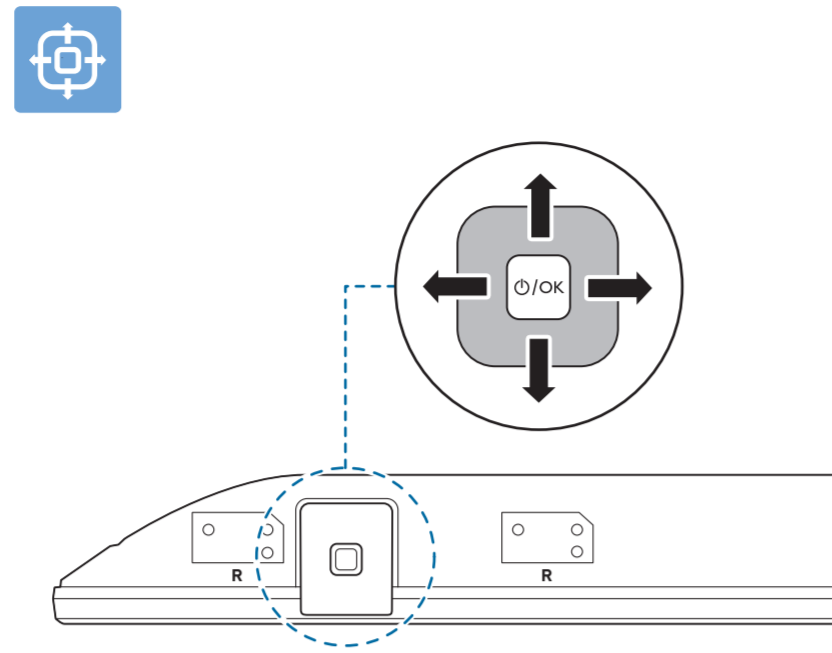

English Read the safety instructions.
Български Прочетете инструкциите за безопасност.
Čeština Přečtěte si bezpečnostní pokyny.
Dansk Læs sikkerhedsforskrifterne.
Deutsch Lesen Sie die Sicherheitshinweise.
Ελληνικά Διαβάστε τις οδηγίες ασφαλείας.
Eesti Lugege ohutusnõudeid.
Español Lea las instrucciones de seguridad.

Français Lisez les consignes de sécurité.
Italiano Leggere le istruzioni di sicurezza.
Қазақша Қорғаныстық нұсқаулар.
Latviešu Izlasiet drošības norādījumus.
Lietuvių Perskaitykite saugos instrukcijas.
Magyar Olvassa el a biztonsági utasításokat.
Nederlands Lees de veiligheidsvoorschriften.
Norsk Les sikkerhetsforskriftene.
Polski Zapoznaj się z instrukcjami bezpieczeństwa.

Português Leia as instruções de segurança.
Română Citiți instrucțiunile de siguranță.
Русский Читайте инструкции по технике безопасности.
Srpski Pročitajte bezbednosna uputstva.
Slovensčina Preberite varnostna navodila.
Slovenský Prečítajte si bezpečnostné pokyny.
Suomi Lue turvaohjeet.
Svenska Läs säkerhetsinstruktionerna.
ไทย โปรดอ่านคำแนะนำด้านความปลอดภัย

Türkçe Güvenlik talimatlarını okuyun.
Українська Читайте інструкції з техніки безпеки.
العربية قراءة تعليمات السلامة.
עברית קראו את הוראות הבטיחות

Register your product and get support at www.philips.com/TVsupport