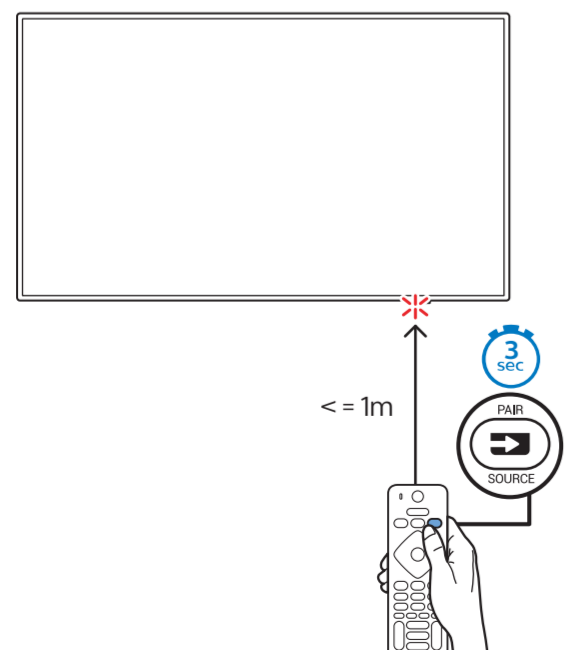

English Read the safety instructions.
Български Прочетете инструкциите за безопасност.
Čeština Přečtěte si bezpečnostní pokyny.
Dansk Læs sikkerhedsforskrifterne.
Deutsch Lesen Sie die Sicherheitshinweise.
Ελληνικά Διαβάστε τις οδηγίες ασφαλείας.
Eesti Lugege ohutusnõudeid.
Español Lea las instrucciones de seguridad.

Français Lisez les consignes de sécurité.
Italiano Leggere le istruzioni di sicurezza.
Қазақша Қорғаныстық нұсқаулар.
Latviešu Izlasiet drošības norādījumus.
Lietuvių Perskaitykite saugos instrukcijas.
Magyar Olvassa el a biztonsági utasításokat.
Nederlands Lees de veiligheidsvoorschriften.
Norsk Les sikkerhetsforskriftene.
Polski Zapoznaj się z instrukcjami bezpieczeństwa.

Português Leia as instruções de segurança.
Română Citiți instrucțiunile de siguranță.
Русский Читайте инструкции по технике безопасности.
Srpski Pročitajte bezbednosna uputstva.
Slovensčina Preberite varnostna navodila.
Slovenský Prečítajte si bezpečnostné pokyny.
Suomi Lue turvaohjeet.
Svenska Läs säkerhetsinstruktionerna.
ไทย โปรดอ่านคำแนะนำด้านความปลอดภัย

Türkçe Güvenlik talimatlarını okuyun.
Українська Читайте інструкції з техніки безпеки.
العربية قراءة تعليمات السلامة.
עברית קראו את הוראות הבטיחות

Register your product and get support at www.philips.com/TVsupport

VESA (x, y)
65" 400 x 200mm M6 (L: 10 mm-14 mm)
164 cm

1

2

3

2x
AAA
LR03
1.5V

TV software upgrade for Smart TV- (From Internet)

RC Instructions