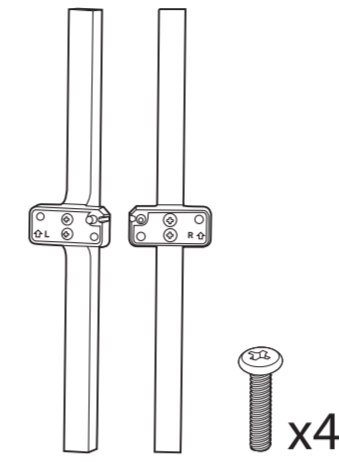

PHILIPS

7805 / 7855 series

Quick Start Guide