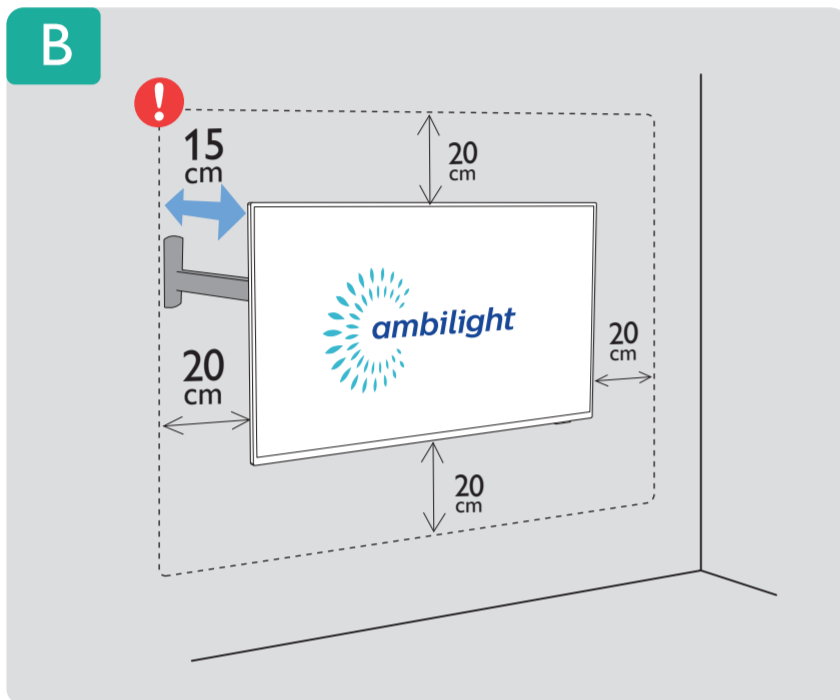

VESA (x, y)
65" 400 x 200mm M6 (L: 10 mm-14 mm)
164 cm

1

2

3

2x
AAA
LR03
1.5V