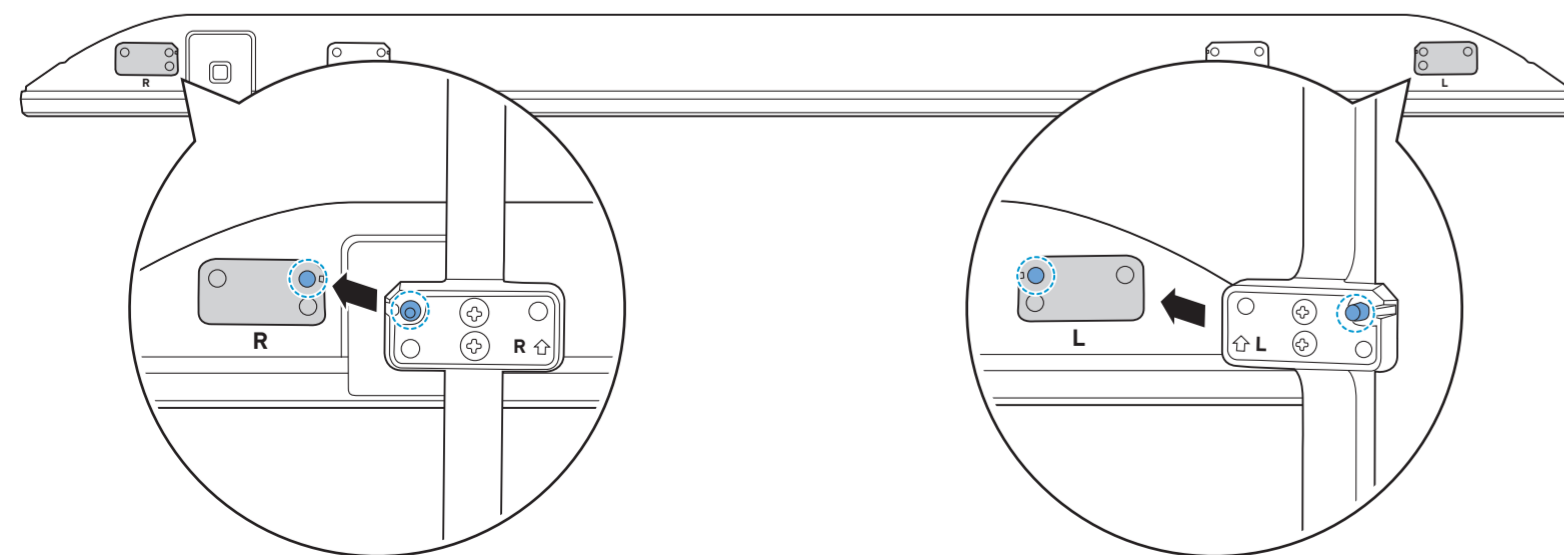

PHILIPS

7805 / 7855 series

Quick Start Guide

A

1

2

3

4

5