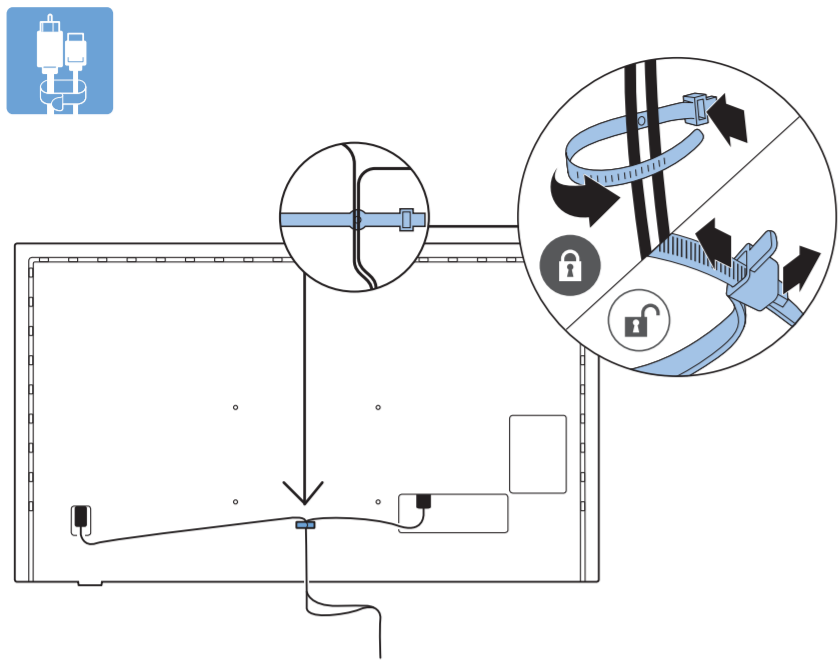

English Read the safety instructions.
Български Прочетете инструкциите за безопасност.
Čeština Přečtěte si bezpečnostní pokyny.
Dansk Læs sikkerhedsforskrifterne.
Deutsch Lesen Sie die Sicherheitshinweise.
Ελληνικά Διαβάστε τις οδηγίες ασφαλείας.
Eesti Lugege ohutusnõudeid.
Español Lea las instrucciones de seguridad.

Français Lisez les consignes de sécurité.
Italiano Leggere le istruzioni di sicurezza.
Қазақша Қорғаныстық нұсқаулар.
Latviešu Izlasiet drošības norādījumus.
Lietuvių Perskaitykite saugos instrukcijas.
Magyar Olvassa el a biztonsági utasításokat.
Nederlands Lees de veiligheidsvoorschriften.
Norsk Les sikkerhetsforskriftene.
Polski Zapoznaj się z instrukcjami bezpieczeństwa.

Português Leia as instruções de segurança.
Română Citiți instrucțiunile de siguranță.
Русский Читайте инструкции по технике безопасности.
Srpski Pročitajte bezbednosna uputstva.
Slovensčina Preberite varnostna navodila.
Slovenský Prečítajte si bezpečnostné pokyny.
Suomi Lue turvaohjeet.
Svenska Läs säkerhetsinstruktionerna.
ไทย โปรดอ่านคำแนะนำด้านความปลอดภัย

Türkçe Güvenlik talimatlarını okuyun.
Українська Читайте інструкції з техніки безпеки.
العربية قراءة تعليمات السلامة.
עברית קראו את הוראות הבטיחות

Register your product and get support at www.philips.com/TVsupport