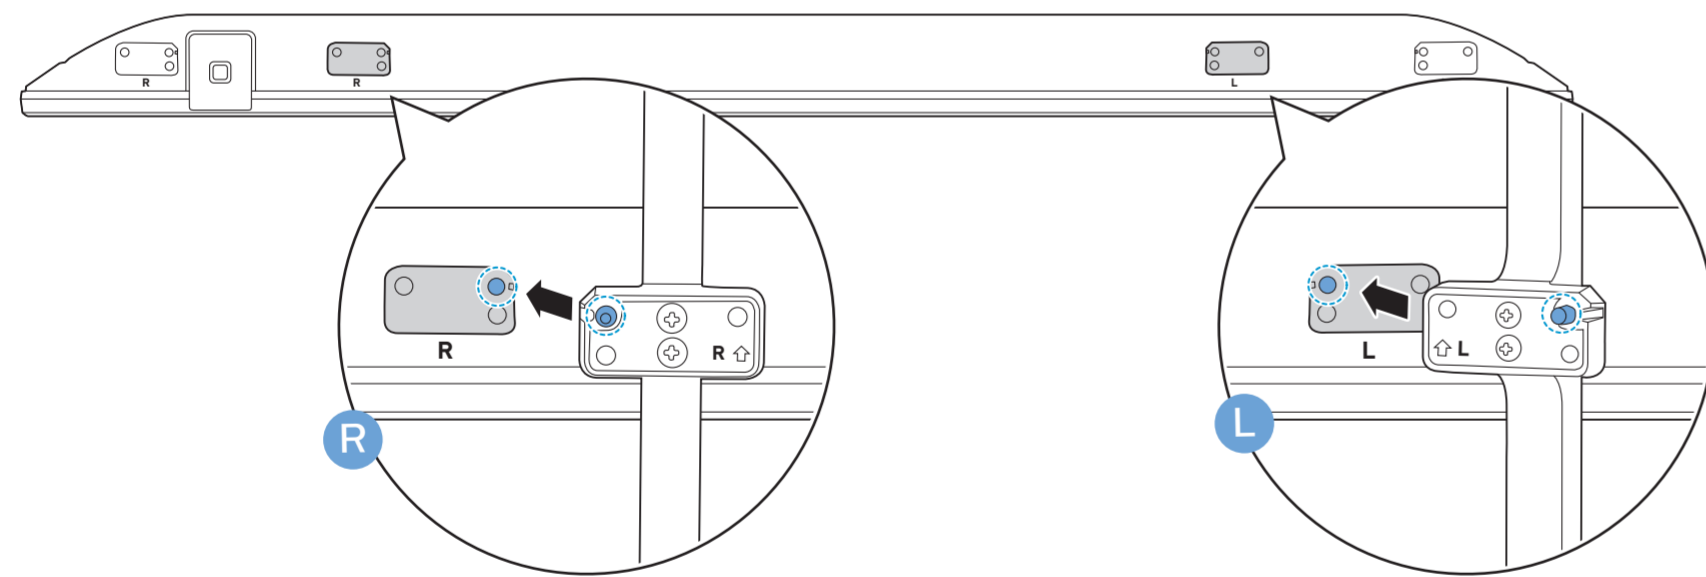

PHILIPS

7805 / 7855 series

Quick Start Guide

A

1

2

3

4

5