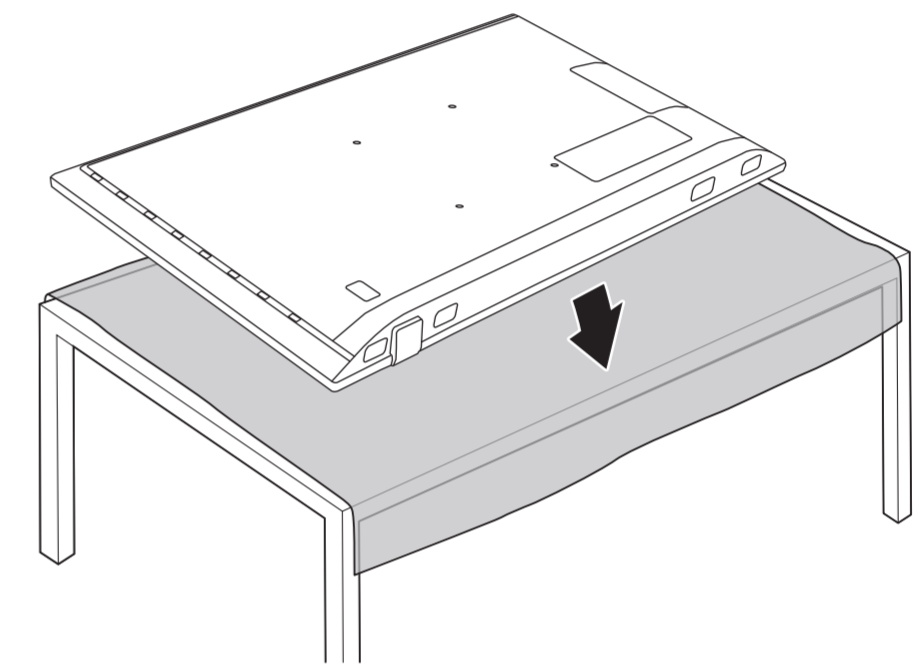

PHILIPS

7805 / 7855 series

Quick Start Guide

A

1

2

3

4

5