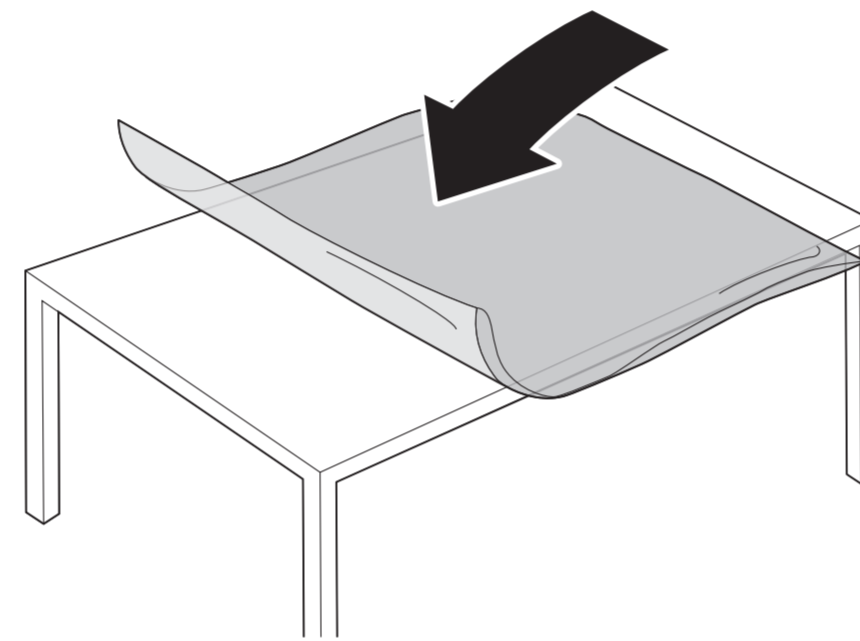

PHILIPS

7805 / 7855 series

Quick Start Guide

A

1

2

3

4

5