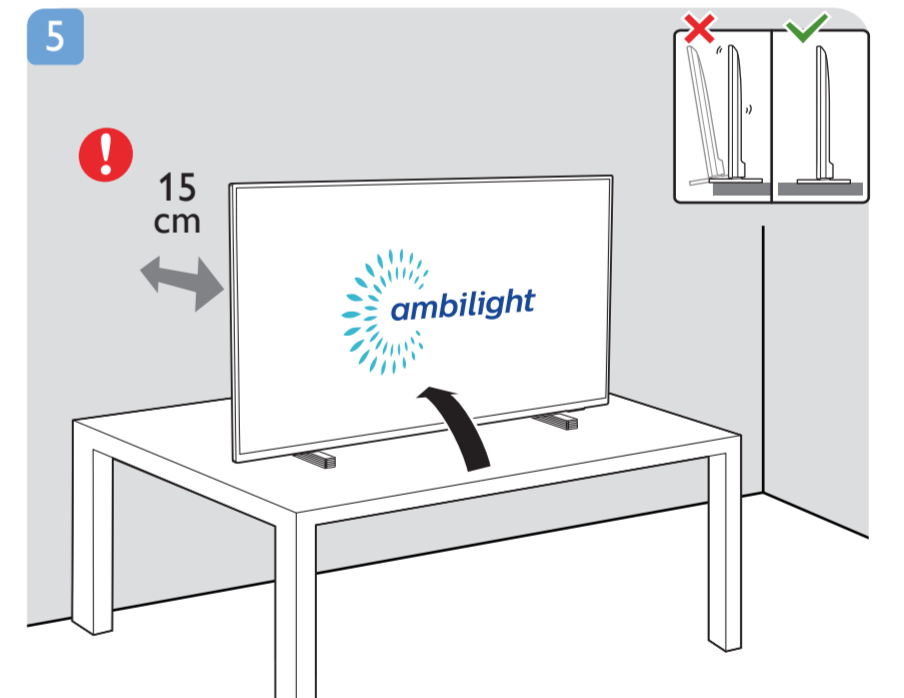

PHILIPS

7805 / 7855 series

Quick Start Guide

A

1

2

3

4

5