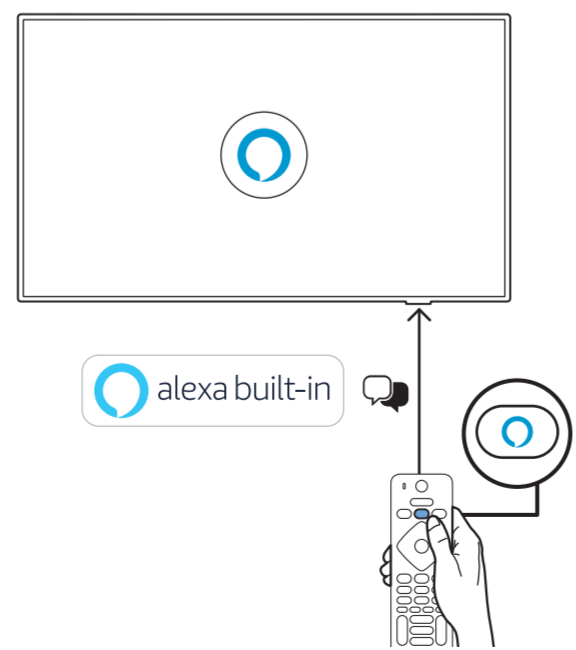

English Read the safety instructions.
Български Прочетете инструкциите за безопасност.
Čeština Přečtěte si bezpečnostní pokyny.
Dansk Læs sikkerhedsforskrifterne.
Deutsch Lesen Sie die Sicherheitshinweise.
Ελληνικά Διαβάστε τις οδηγίες ασφαλείας.
Eesti Lugege ohutusnõudeid.
Español Lea las instrucciones de seguridad.

Français Lisez les consignes de sécurité.
Italiano Leggere le istruzioni di sicurezza.
Қазақша Қорғаныстық нұсқаулар.
Latviešu Izlasiet drošības norādījumus.
Lietuvių Perskaitykite saugos instrukcijas.
Magyar Olvassa el a biztonsági utasításokat.
Nederlands Lees de veiligheidsvoorschriften.
Norsk Les sikkerhetsforskriftene.
Polski Zapoznaj się z instrukcjami bezpieczeństwa.

Português Leia as instruções de segurança.
Română Citiți instrucțiunile de siguranță.
Русский Читайте инструкции по технике безопасности.
Srpski Pročitajte bezbednosna uputstva.
Slovensčina Preberite varnostna navodila.
Slovenský Prečítajte si bezpečnostné pokyny.
Suomi Lue turvaohjeet.
Svenska Läs säkerhetsinstruktionerna.
ไทย โปรดอ่านคำแนะนำด้านความปลอดภัย

Türkçe Güvenlik talimatlarını okuyun.
Українська Читайте інструкції з техніки безпеки.
العربية قراءة تعليمات السلامة.
עברית קראו את הוראות הבטיחות

Register your product and get support at www.philips.com/TVsupport

VESA (x, y)
65" 400 x 200mm M6 (L: 10 mm-14 mm)
164 cm

1

2

3

2x
AAA
LR03
1.5V

TV software upgrade for Smart TV- (From Internet)

RC Instructions