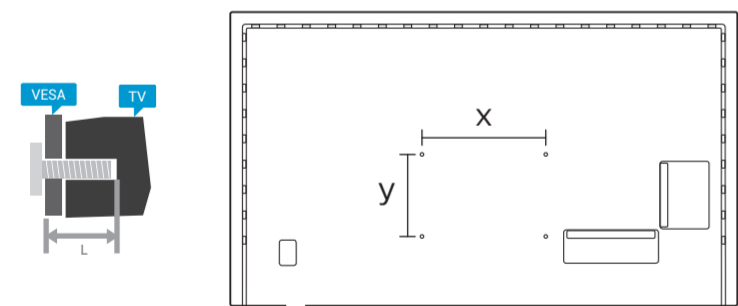

VESA (x, y)
65" 400 x 200mm M6 (L: 10 mm-14 mm)
164 cm