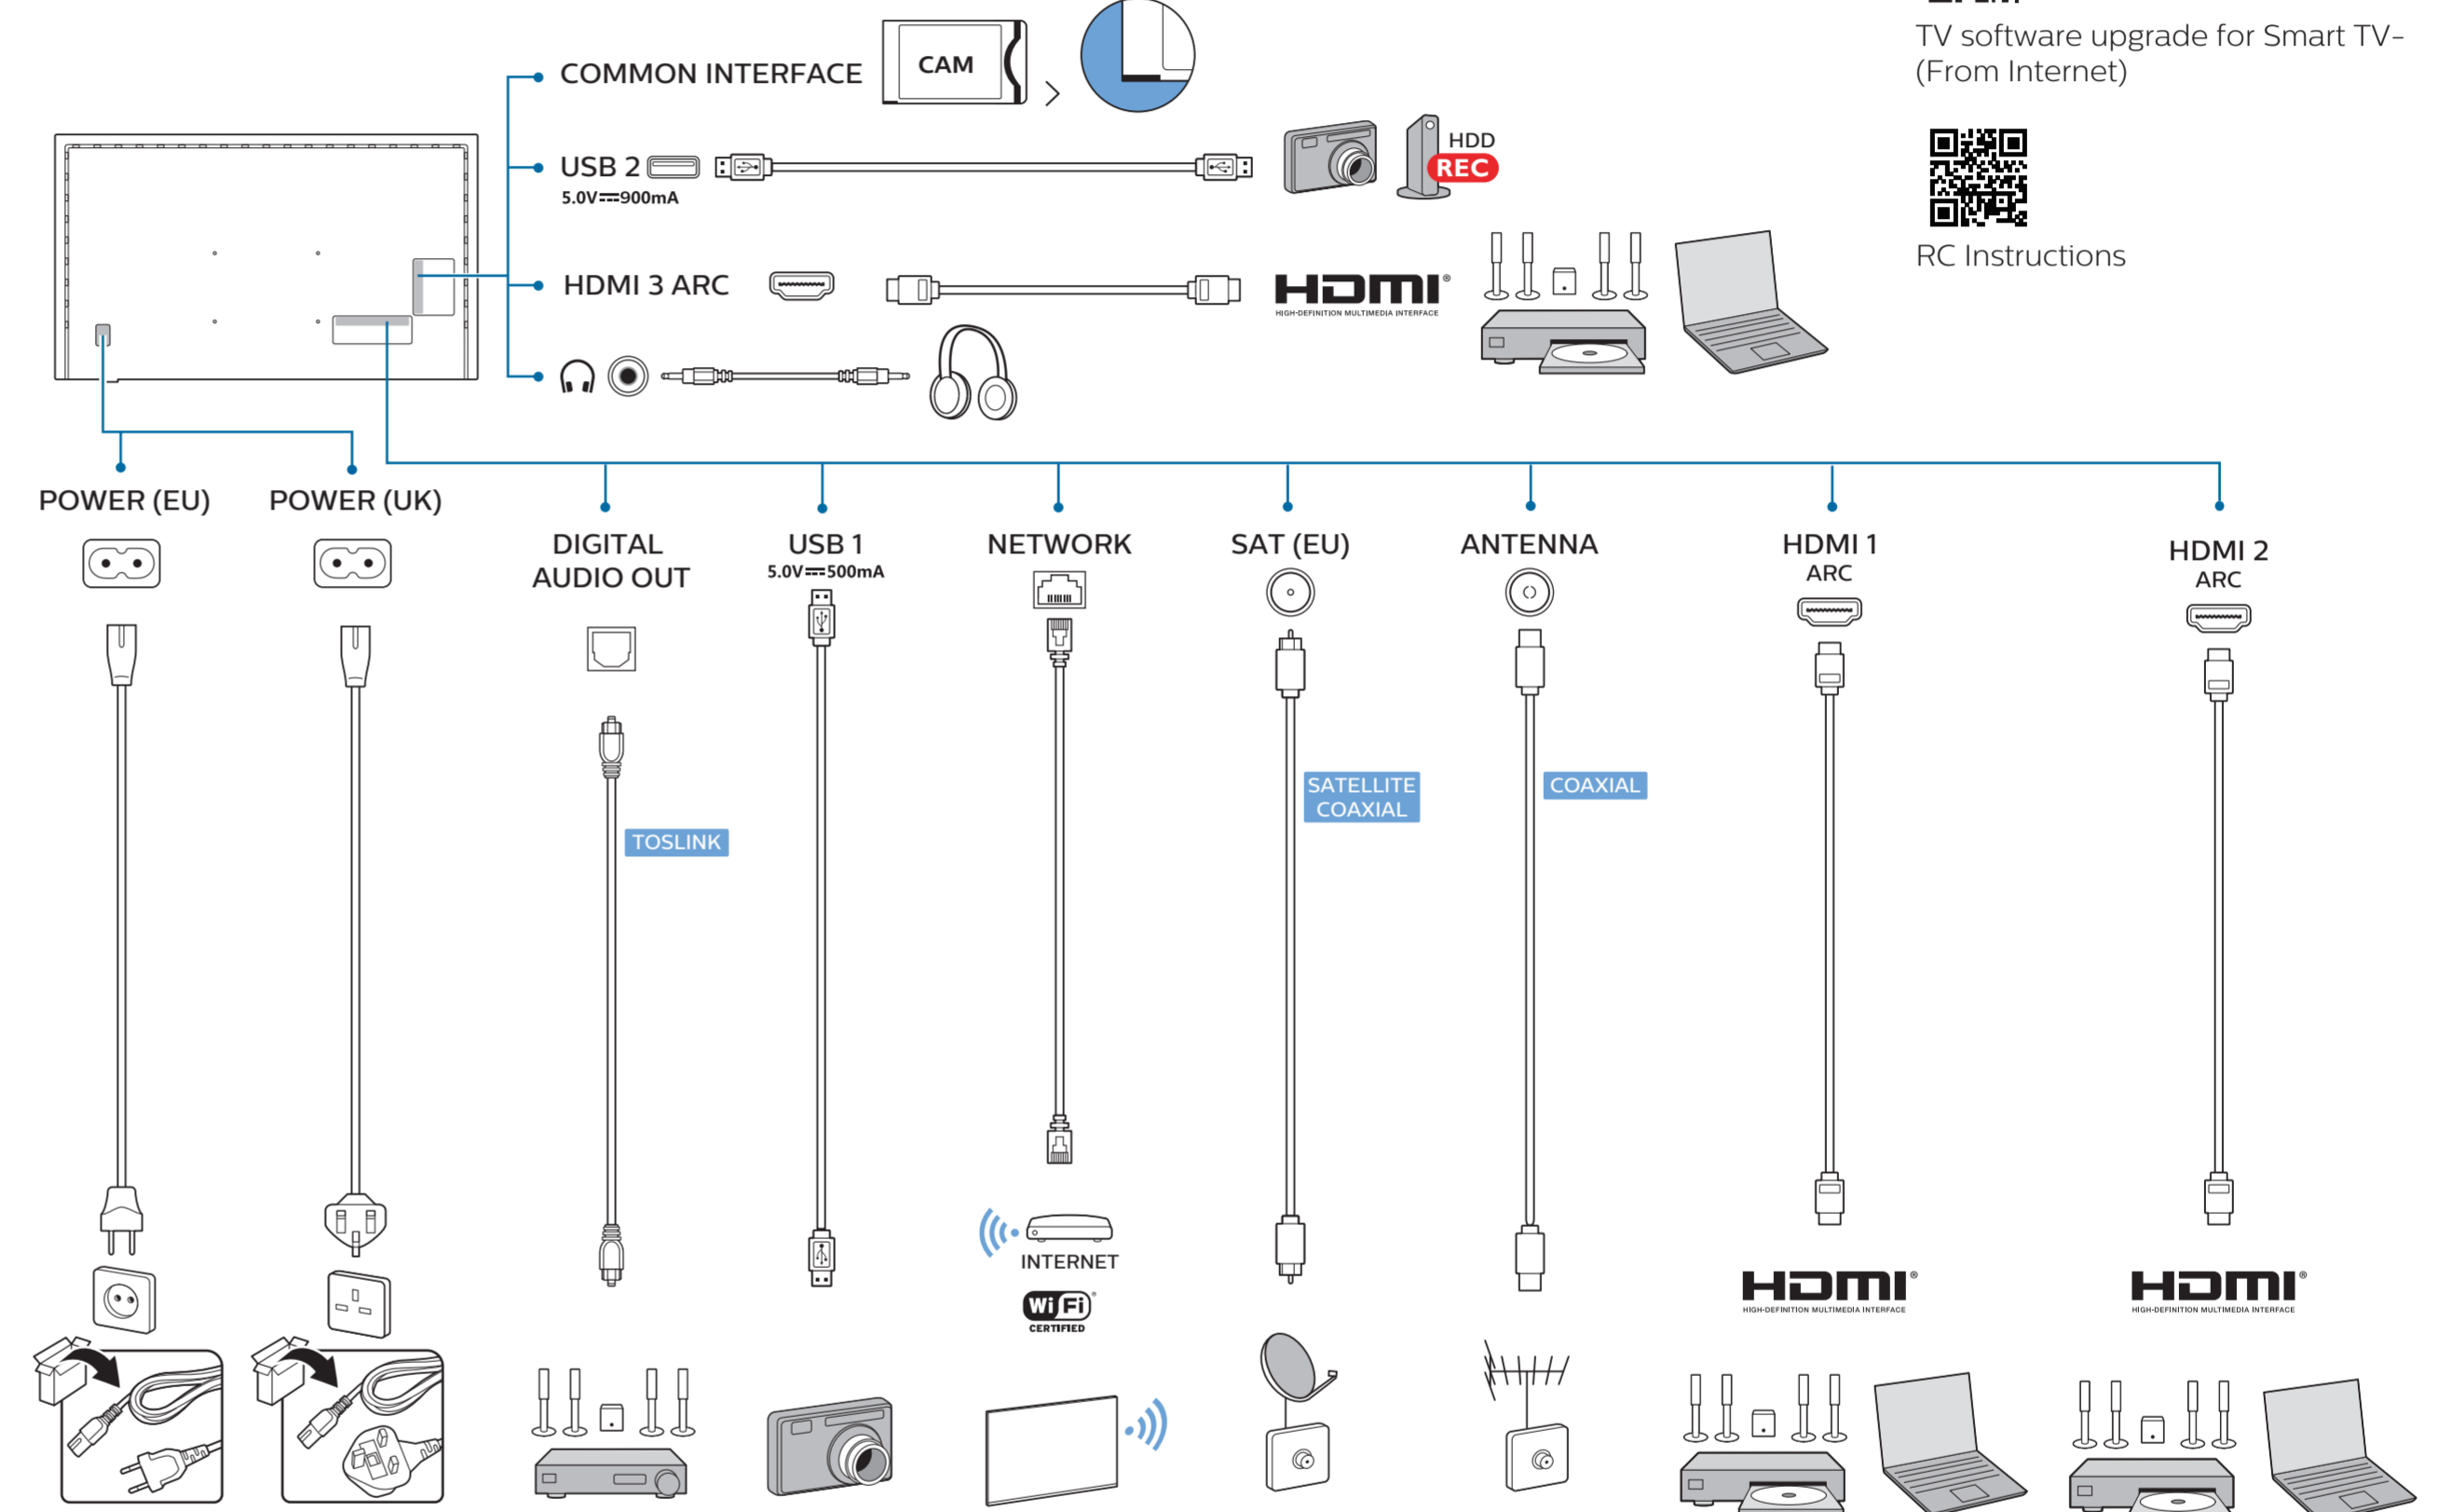

TV software upgrade for Smart TV- (From Internet)

RC Instructions