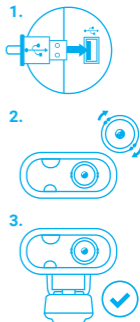

FEATURES

- Full high-definition 1080p calling and recording webcam
- Built-in microphone
- Universal attachment base to install on a monitor or a flat surface
- Up & down angle adjustment
- Plug&Play technology

INSTALLATION

1. Connect the device to the USB port in your computer. System will install driver automatically.
2. Adjust the focus manually by turning the ring until you get the best image quality.
3. The device is ready for use.

SPECIFICATION

• Maximum video resolution	1920 × 1080 px
• Maximum frames per second	up to 30 fps
• Image resolution	2 Mpx
• Field of view	70°
• Focus adjustment	manual
• Cable length	1.5 m

REQUIREMENTS

- PC or compatible device with a USB port
- Windows® XP/Vista/7/8/10
- Linux 2.4 or above
- Mac OS X 10.4.9 or above

SAFETY INFORMATION

- Use as directed.
- Non-authorized repairs or taking the device to pieces make the warranty void and may cause the product damage.
- Avoid to hit or friction with a hard object, otherwise it will lead to grind surface or other hardware damage.
- Do not use the product in low and high temperatures, in strong magnetic fields and in the damp or dusty atmosphere.
- Do not drop, knock, or shake the device.
- Rough handling can break it.

PACKAGE CONTENT

- Natec Lori Full HD webcam
- Multilingual quick user manual

GENERAL

- Product covered with 24-month warranty.
- The safe product, conforming to the EU requirements.
- The product is made in accordance with RoHS European standard.
- The WEEE symbol (the crossed-out wheeled bin) using indicates that this product in not home waste. Appropriate waste management aids in avoiding consequences which are harmful for people and environment and result from dangerous materials used in the device, as well as improper storage and processing. Segregated household waste collection aids recycle materials and components of which the device was made. In order to get detailed information about recycling this product please contact your retailer or a local authority.