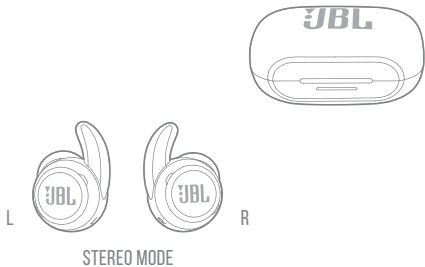

DUAL CONNECT + SYNC

POWER OFF

MANUAL CONTROLS

GESTURES

TAP

PRESS

CONNECT TO A BLUETOOTH DEVICE

RECONNECTING LEFT & RIGHT