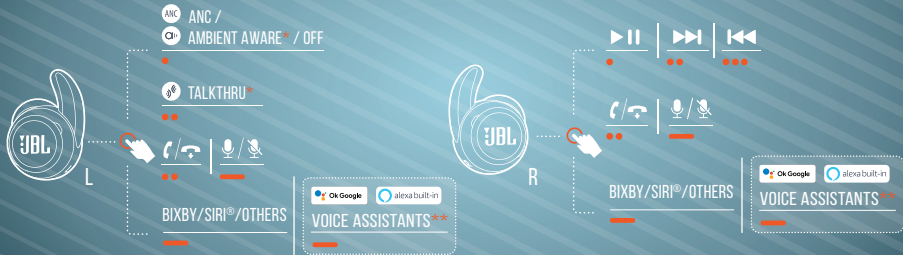

BUTTON COMMAND

* ENABLE ADVANCE CONTROLS BY CONNECTING YOUR JBL REFLECT MINI NC TO JBL HEADPHONES APP

** ENABLE YOUR VOICE ASSISTANT THROUGH JBL HEADPHONES APP AND ASSIGN IT TO YOUR PREFERRED EARBUD (L/R).