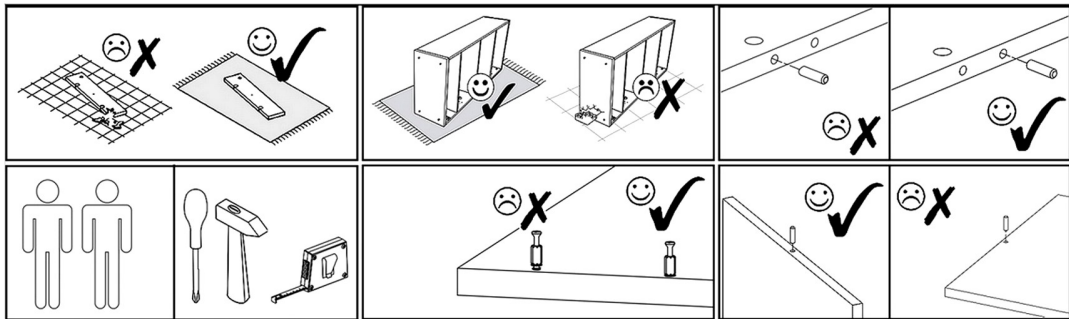

M1

PRODUCTION DATE

PACKING CODE

R1  6x8mm x8	Z2  L=43mm x4	B1  Bø17/4mm x4	T1  x4	F1  7x50mm x2	F3  Hex 4mm x1	
N2  L=45mm x10	M1  12x15mm x10	E2  8x35mm x12	S1  3,5x16mm x8	V12  x1	Z1  x26	P1  L=250mm x2

<b>E2</b>  8x35mm x2	<b>R1</b>  6x8mm x2	<b>T1</b>  x4	<b>P1</b>  x2 L=250mm	<b>N2</b>  x2 L=45mm x3
--	--	--	--	--

**M1**

12x15mm **x6**

**x3**

**E2**

8x35mm **x4**

**V12**

V12