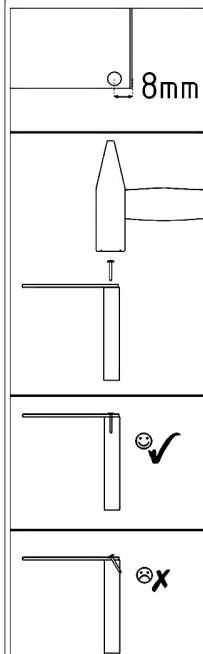

M1

PRODUCTION DATE

PACKING CODE

R1  6x8mm x8	Z2  L=43mm x4	B1  Bø17/4mm x4	T1  x4	F1  7x50mm x2	F3  Hex 4mm x1	
N2  L=45mm x10	M1  12x15mm x10	E2  8x35mm x12	S1  3,5x16mm x8	V12  x1	Z1  x26	P1  L=250mm x2

<b>E2</b>  8x35mm x2	<b>R1</b>  6x8mm x2	<b>T1</b>  x4	<b>P1</b>  x2 L=250mm	<b>N2</b>  x2 L=45mm x3
--	--	--	--	--

**M1**

12x15mm **x6**

**x3**

**E2**

8x35mm **x4**

**V12**

V12

Z1  
x20

<p><b>M1</b></p>  <p>12x15mm <b>X4</b></p>	<p><b>E2</b></p>  <p>8x35mm <b>X4</b></p>	<p><b>Z2</b></p>  <p>L=43mm <b>X4</b></p>
--	---	---

 <p>! ✓</p>	 <p>! ✗</p>
--	---

 <p>✗</p>	 <p>✓</p>
--	--

x2

<p><b>N2</b></p>  <p>L=45mm <b>X4</b></p>
---

 <p>✗ ✓</p>
--

x2

B1

∅17.4mm x4

x2

x2