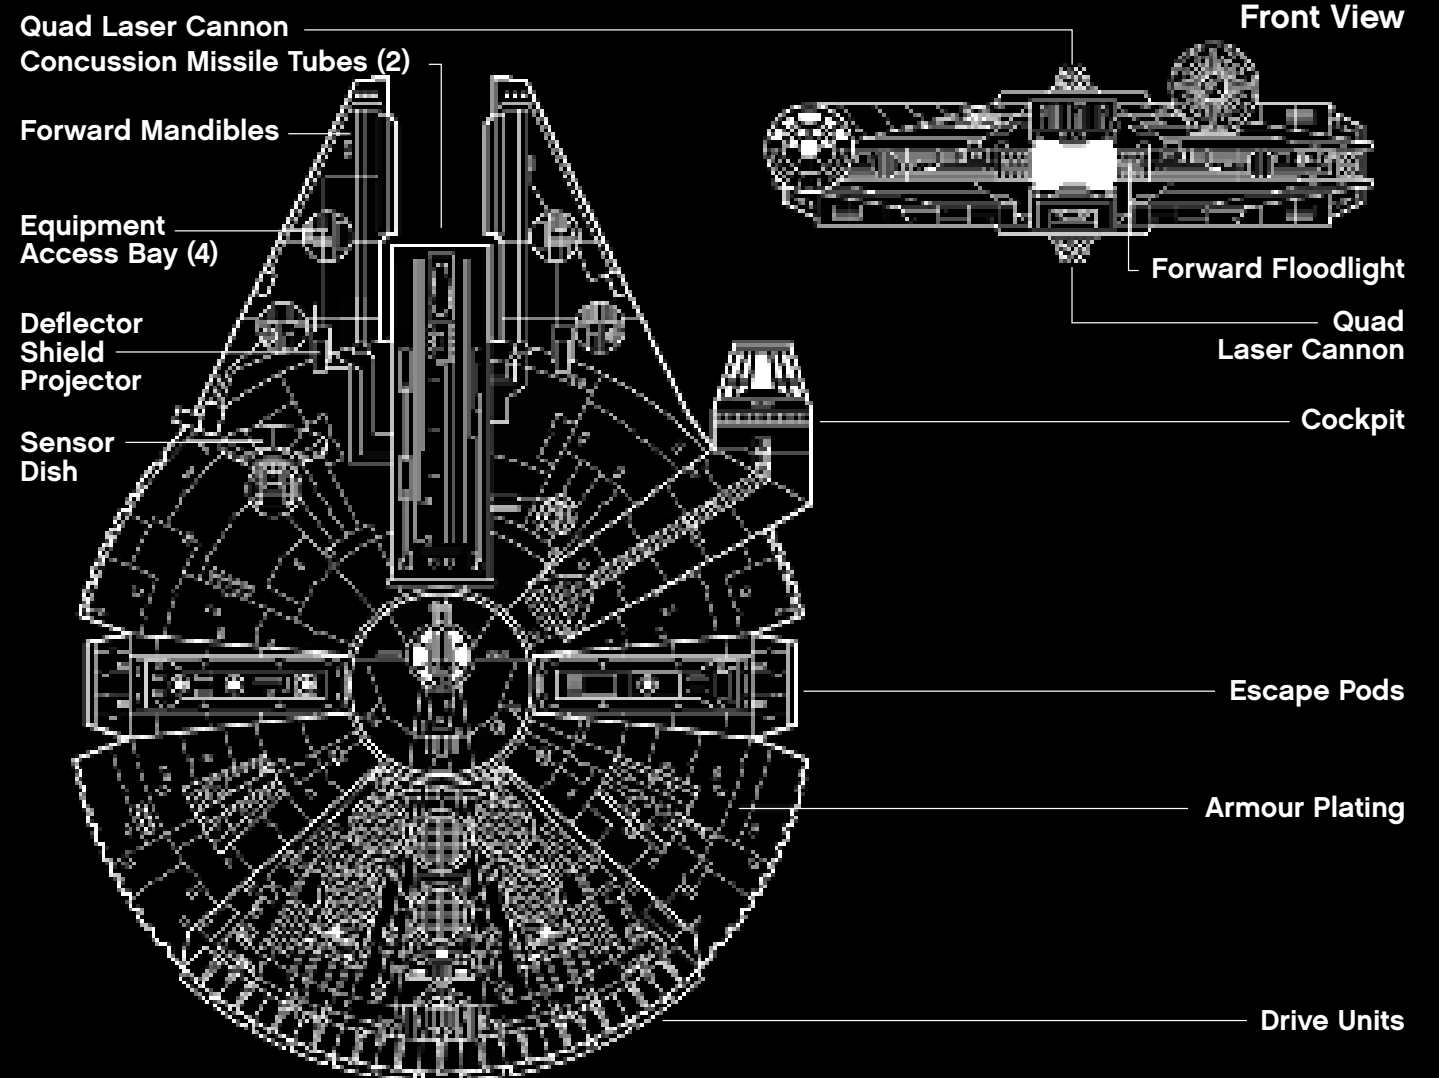

© & ™ Lucasfilm Ltd.