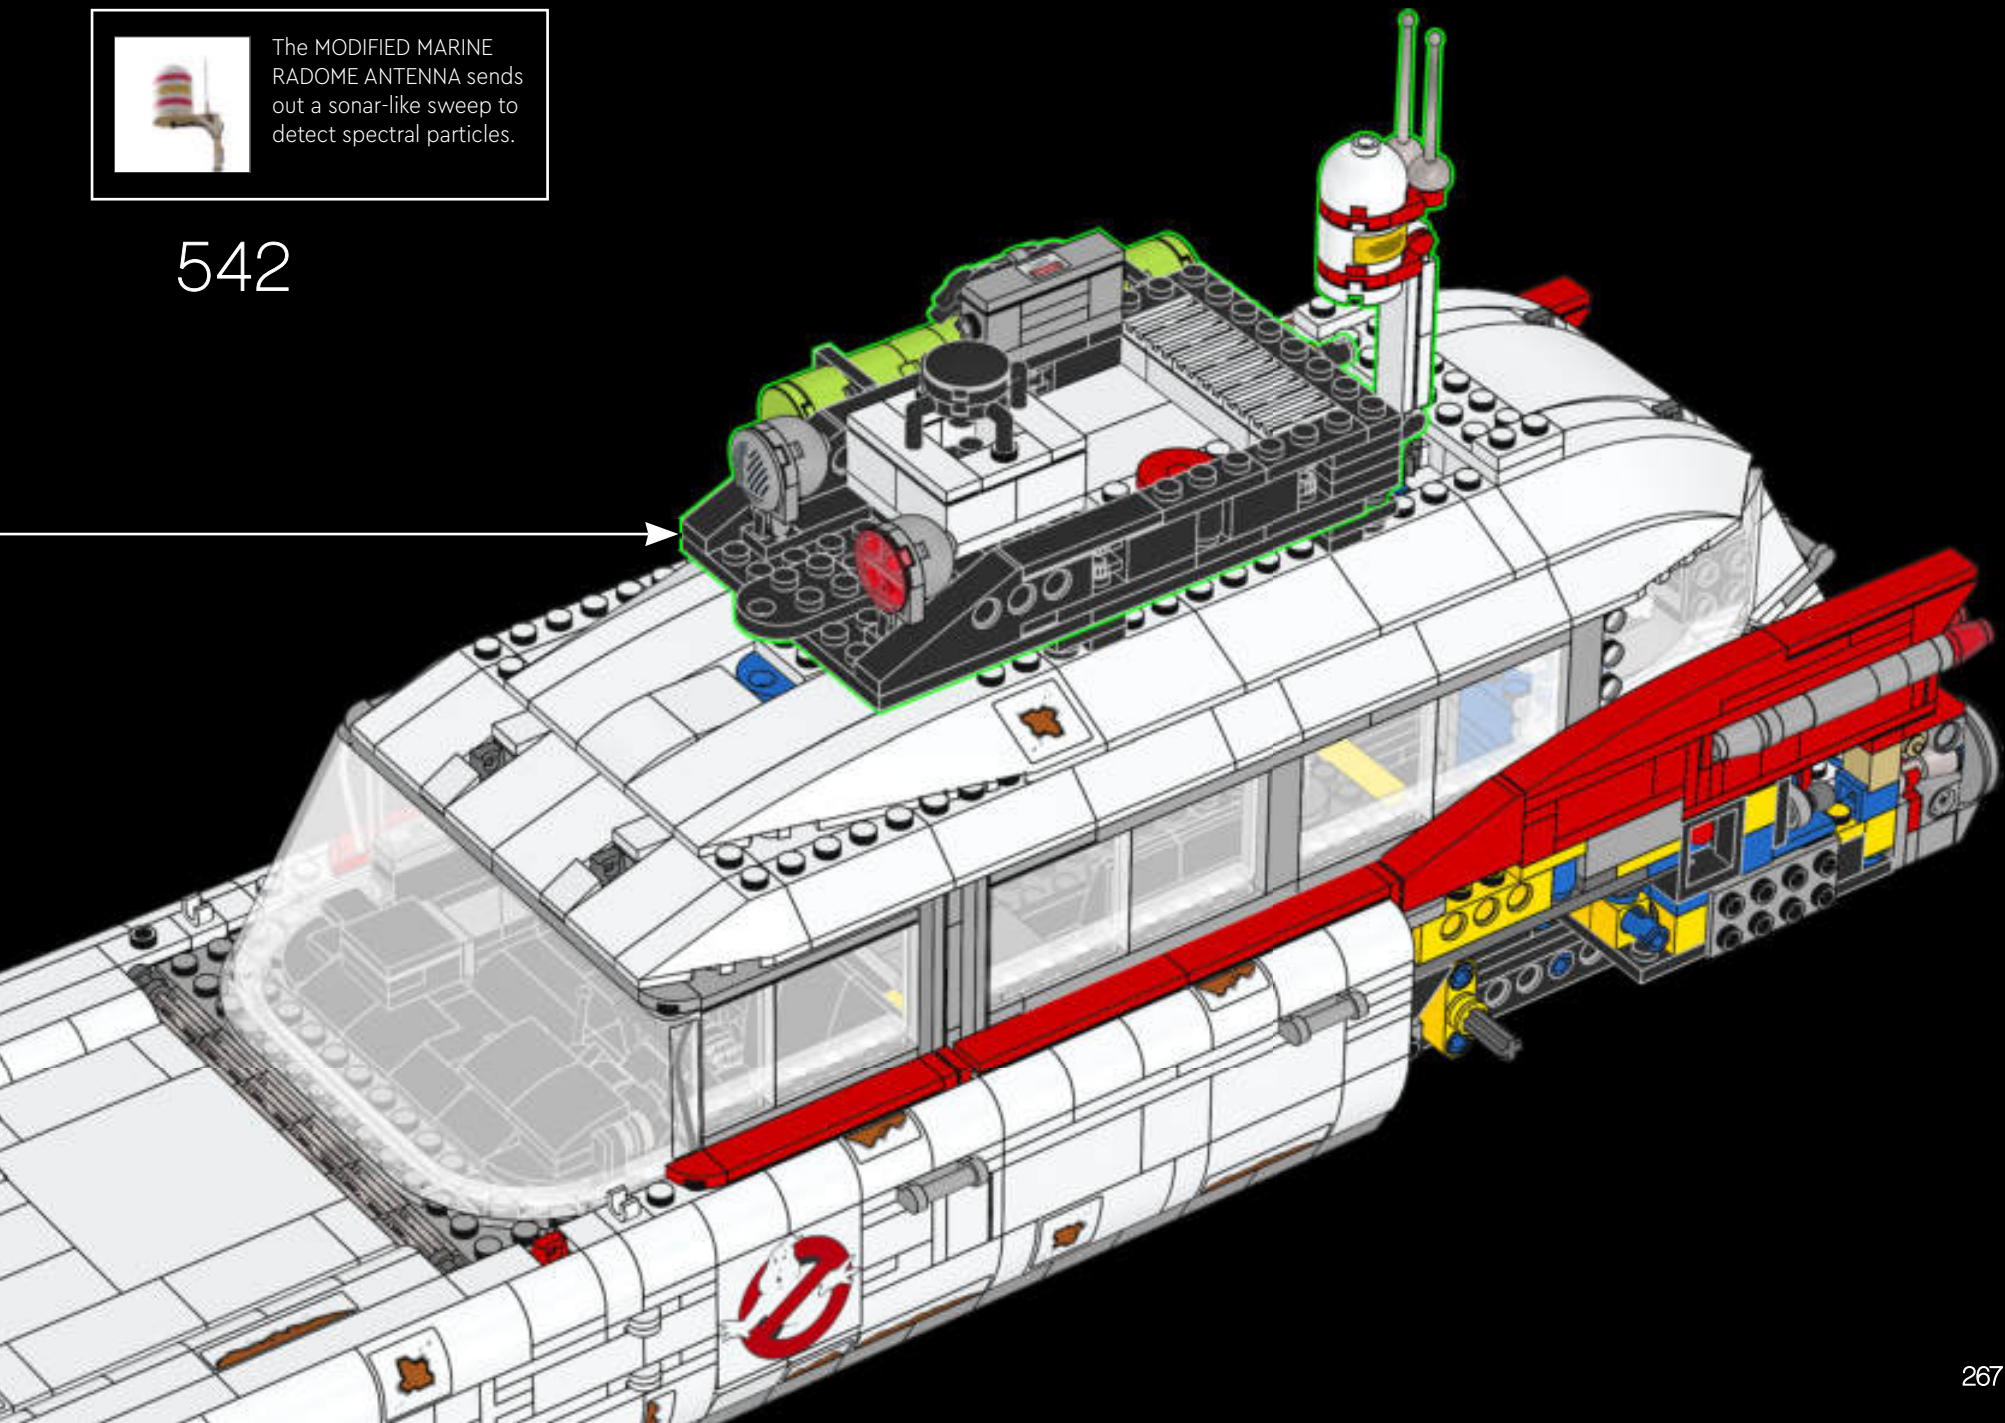

The MODIFIED MARINE RADOME ANTENNA sends out a sonar-like sweep to detect spectral particles.

542