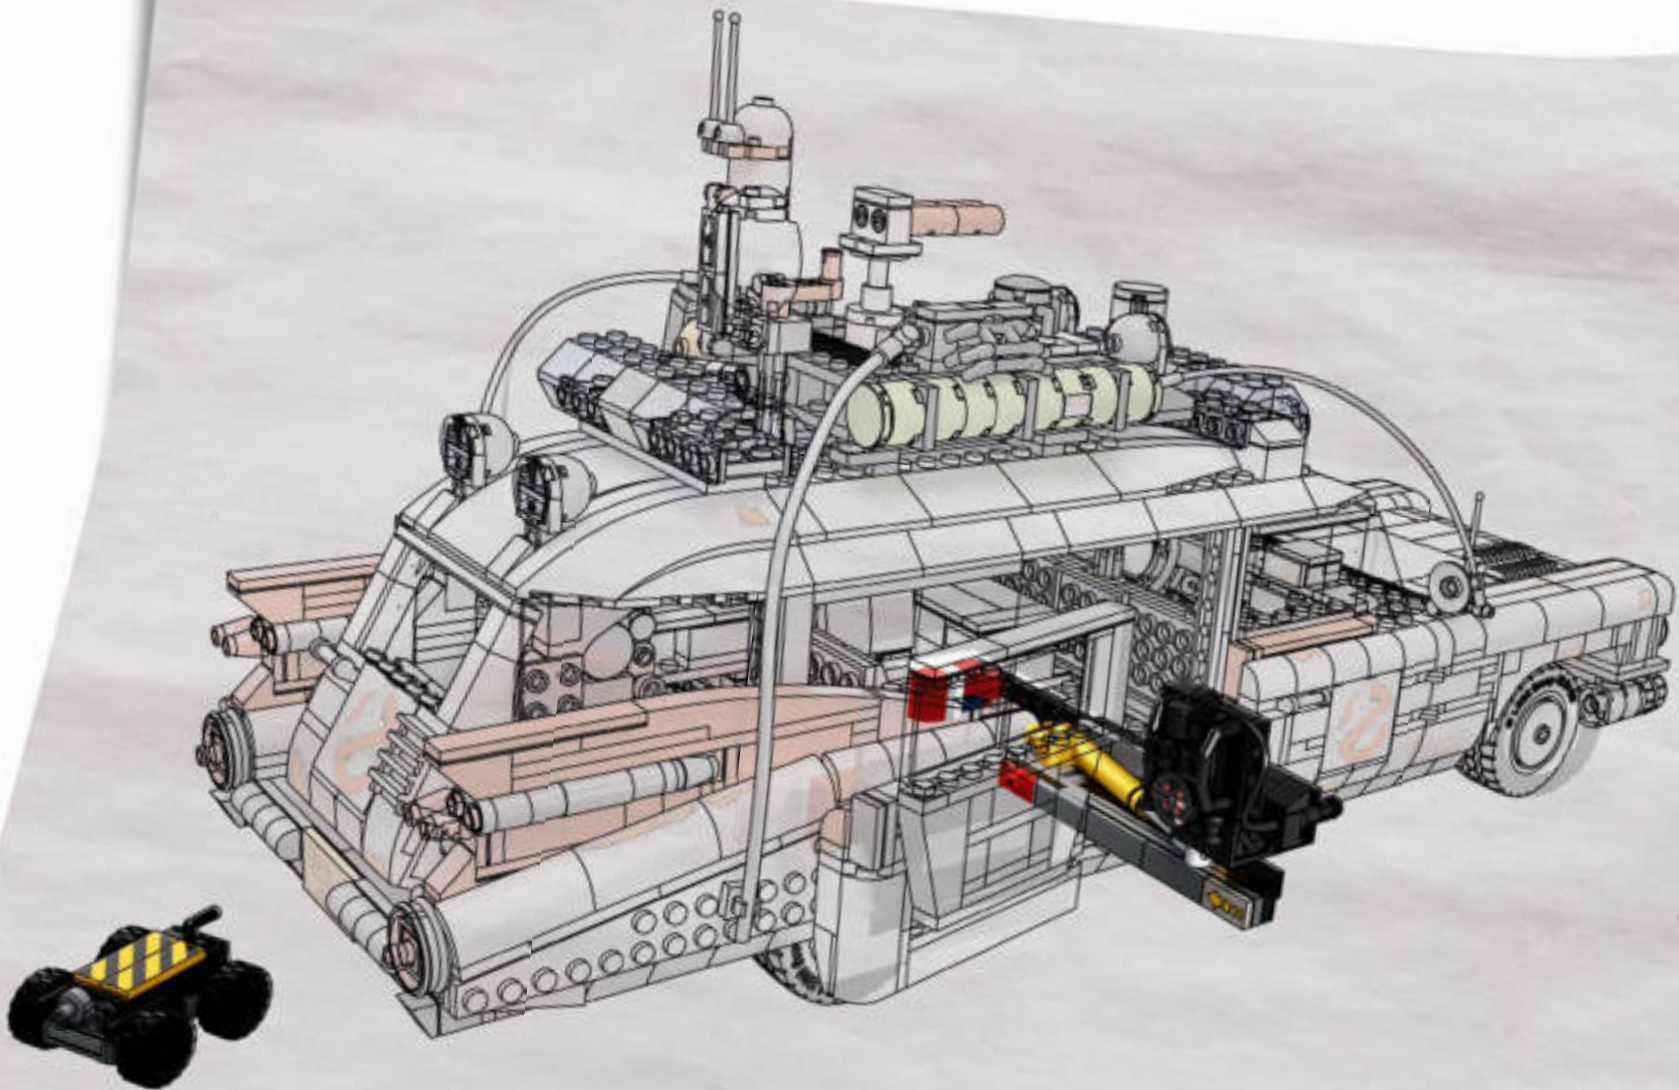

Nothing draws attention like our spectacular Ectomobile racing around with its lights blazing and siren screeching. You never know who or what you'll meet at the other end!

PORTABLE COMMAND STATION

To some it may look like a repurposed V8 1959 Cadillac Series 62 Miller-Meteor with 360 horsepower and 4-speed automatic transmission. Which indeed it is. But to us it's also a roving HQ with a mobile laboratory and a portable arsenal containing every weapon at our ghostbusting disposal. Often imitated but never matched, the Ecto-1 has survived everything from catastrophic earthquakes to lava-hot marshmallow fluff! Now it's your job to reassemble and overhaul it...

Original sketch of Ecto-1

1/2" ISOMETRIC TV. ANTENNA

1/2" ISOMETRIC DIRECTIONAL ANTENNA

MIKE THE MECHANIC

Meet Mike Psiaki, Ghostbuster and LEGO® Ectomobile builder. He designed this latest update of the Ecto-1 and would have completed it if he hadn't met with an unfortunate protonic reversal accident. His biggest challenge was capturing the complicated curves of the Cadillac with boxy LEGO elements. Like all true scientists, engineers and LEGO builders, Mike was an ace at adapting and improvising. The ladder for his Ecto-1 came from 2 classic LEGO window frames stacked on top of each other, while the front grille is actually made up of more than 40 silver roller skates!

ECTOMOBILE OVERVIEW

Now that you're up for the task, it's time to take a deep dive into the particulars of our impressive quick-response vehicle and all its sophisticated equipment. The detailed schematic and reference materials contained over the next pages should allow you to move forward ... hopefully at the wheel of a completed Ectomobile!

This model may only be a smaller scale version of the real thing, but it's got everything you need for ghostbusting! There are 2,352 pieces in this set.

Don't panic! Take your time and follow the instruction manual. You can do this!