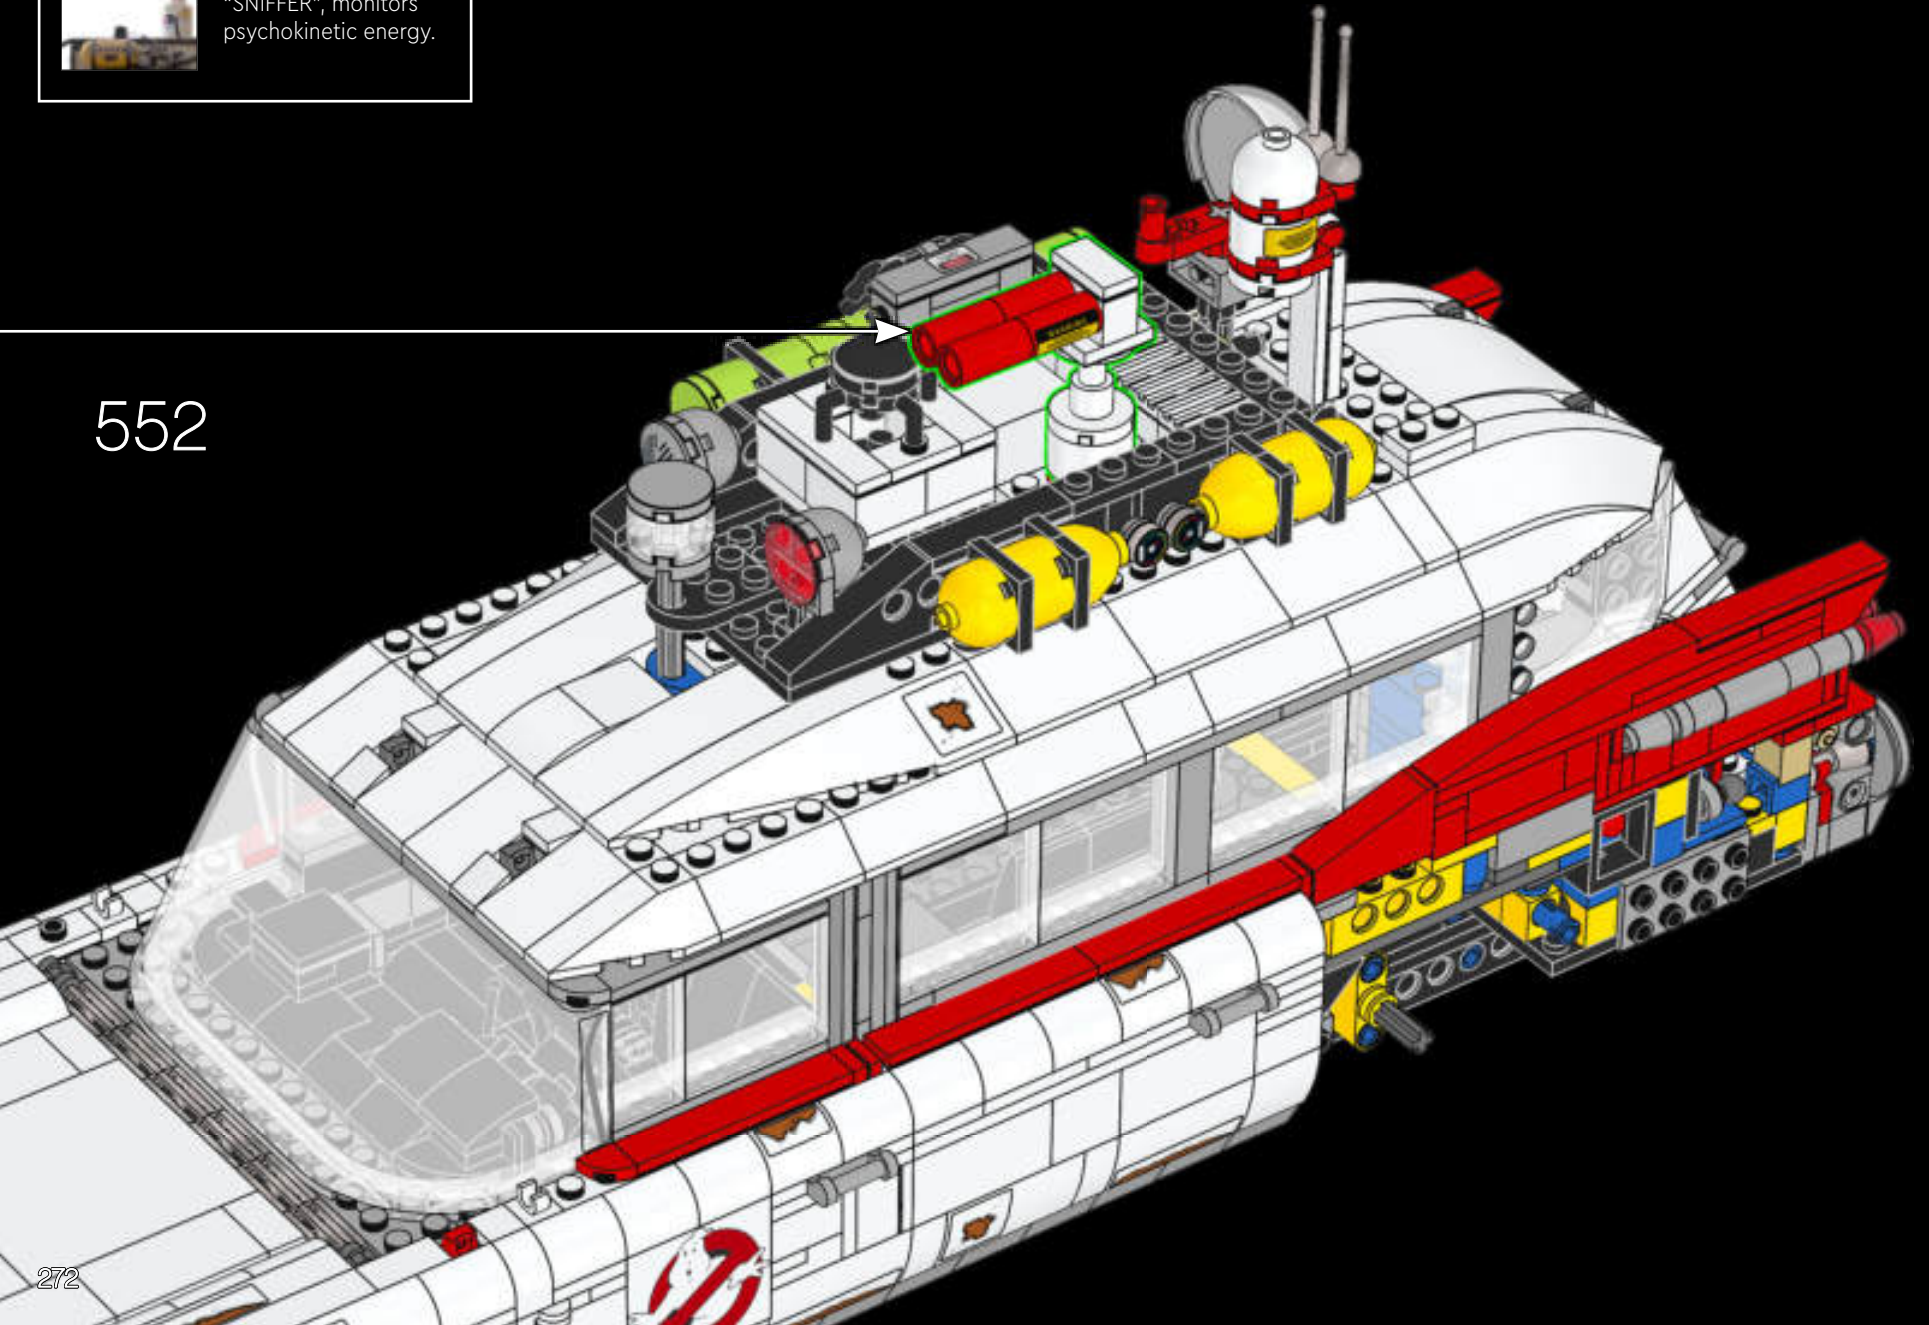

548

549

550

551

The T.U. ANTENNA, better known as the "SNIFFER", monitors psychokinetic energy.

552

553

554