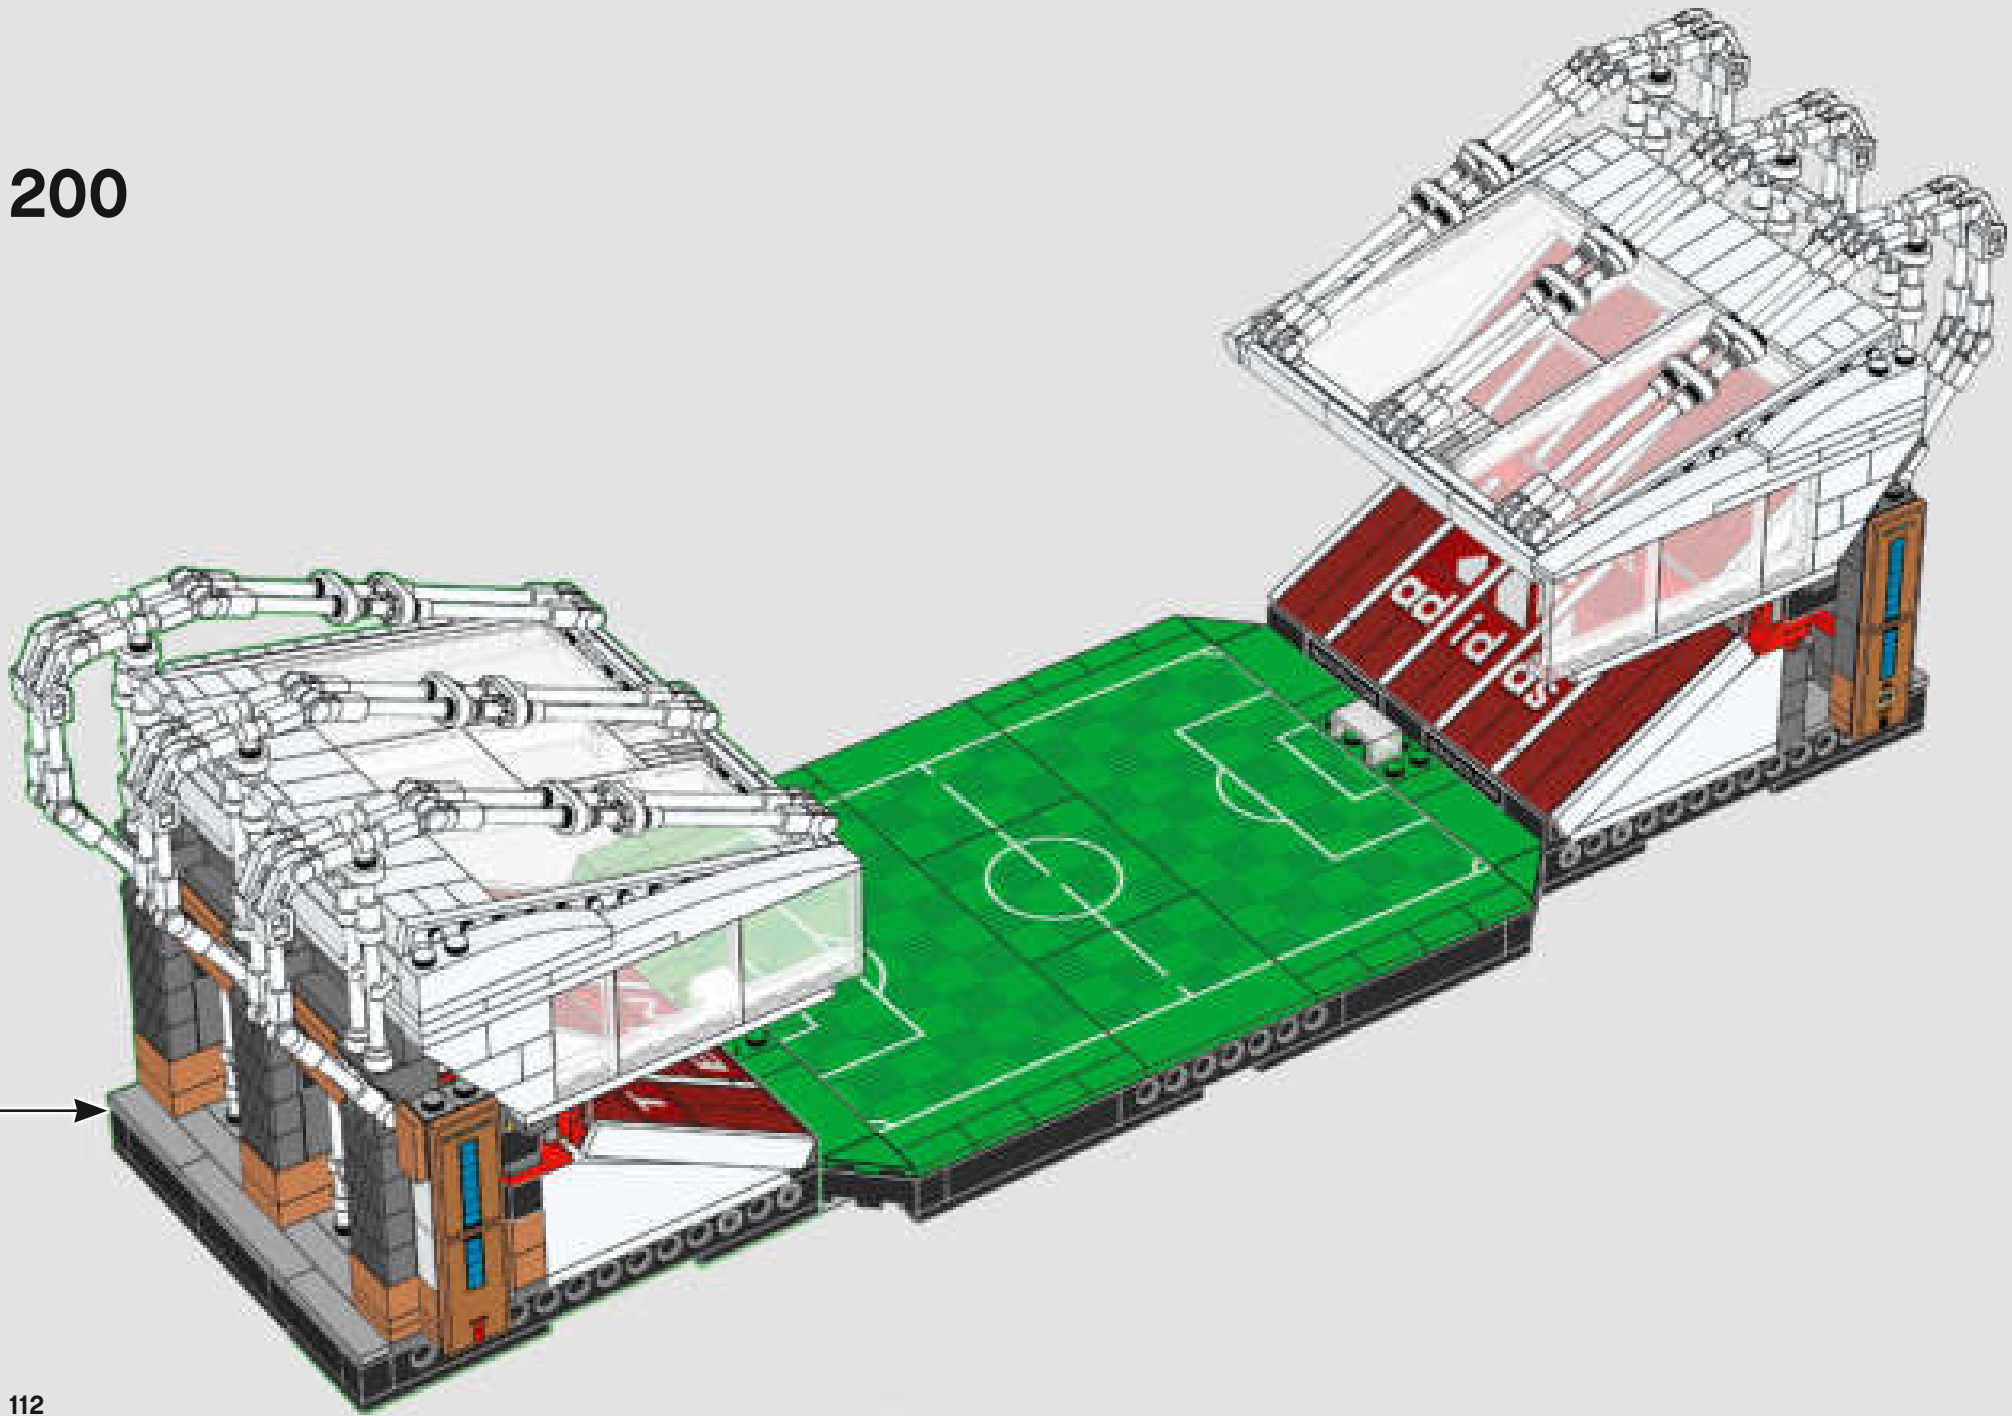

5

3x

200

SIR ALEX FERGUSON STAND

With a capacity of 25,258, the Sir Alex Ferguson Stand is the largest of Old Trafford's four stands. Originally known as the North Stand, it was renamed in November 2011 to honour Sir Alex Ferguson's 25 years as manager. A 2.7 m (9 ft.) statue of Sir Alex was erected outside the stand in 2012.