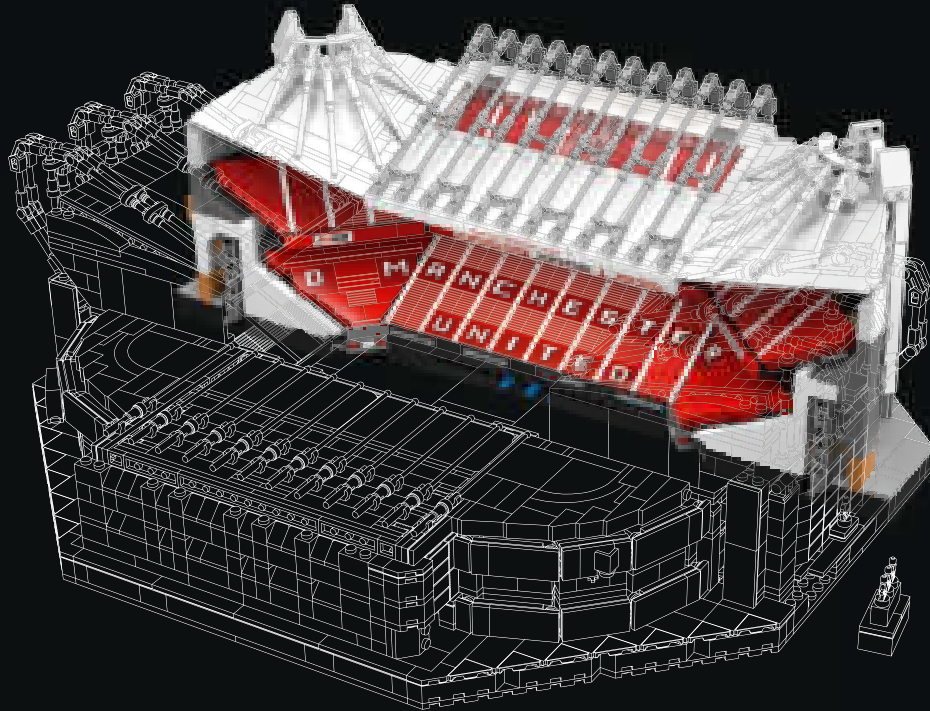

5

3x

200

SIR ALEX FERGUSON STAND

With a capacity of 25,258, the Sir Alex Ferguson Stand is the largest of Old Trafford's four stands. Originally known as the North Stand, it was renamed in November 2011 to honour Sir Alex Ferguson's 25 years as manager. A 2.7 m (9 ft.) statue of Sir Alex was erected outside the stand in 2012.