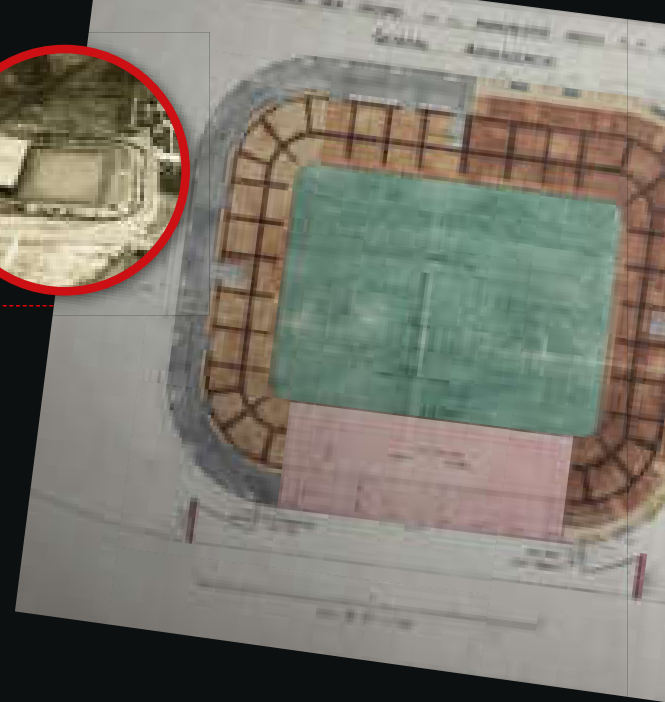

BOMB DAMAGE

Old Trafford sustains heavy bomb damage during the Second World War. After a bombing raid in 1941, the original main stand from 1910 is completely destroyed.

Roofs added over the South Stand corners.