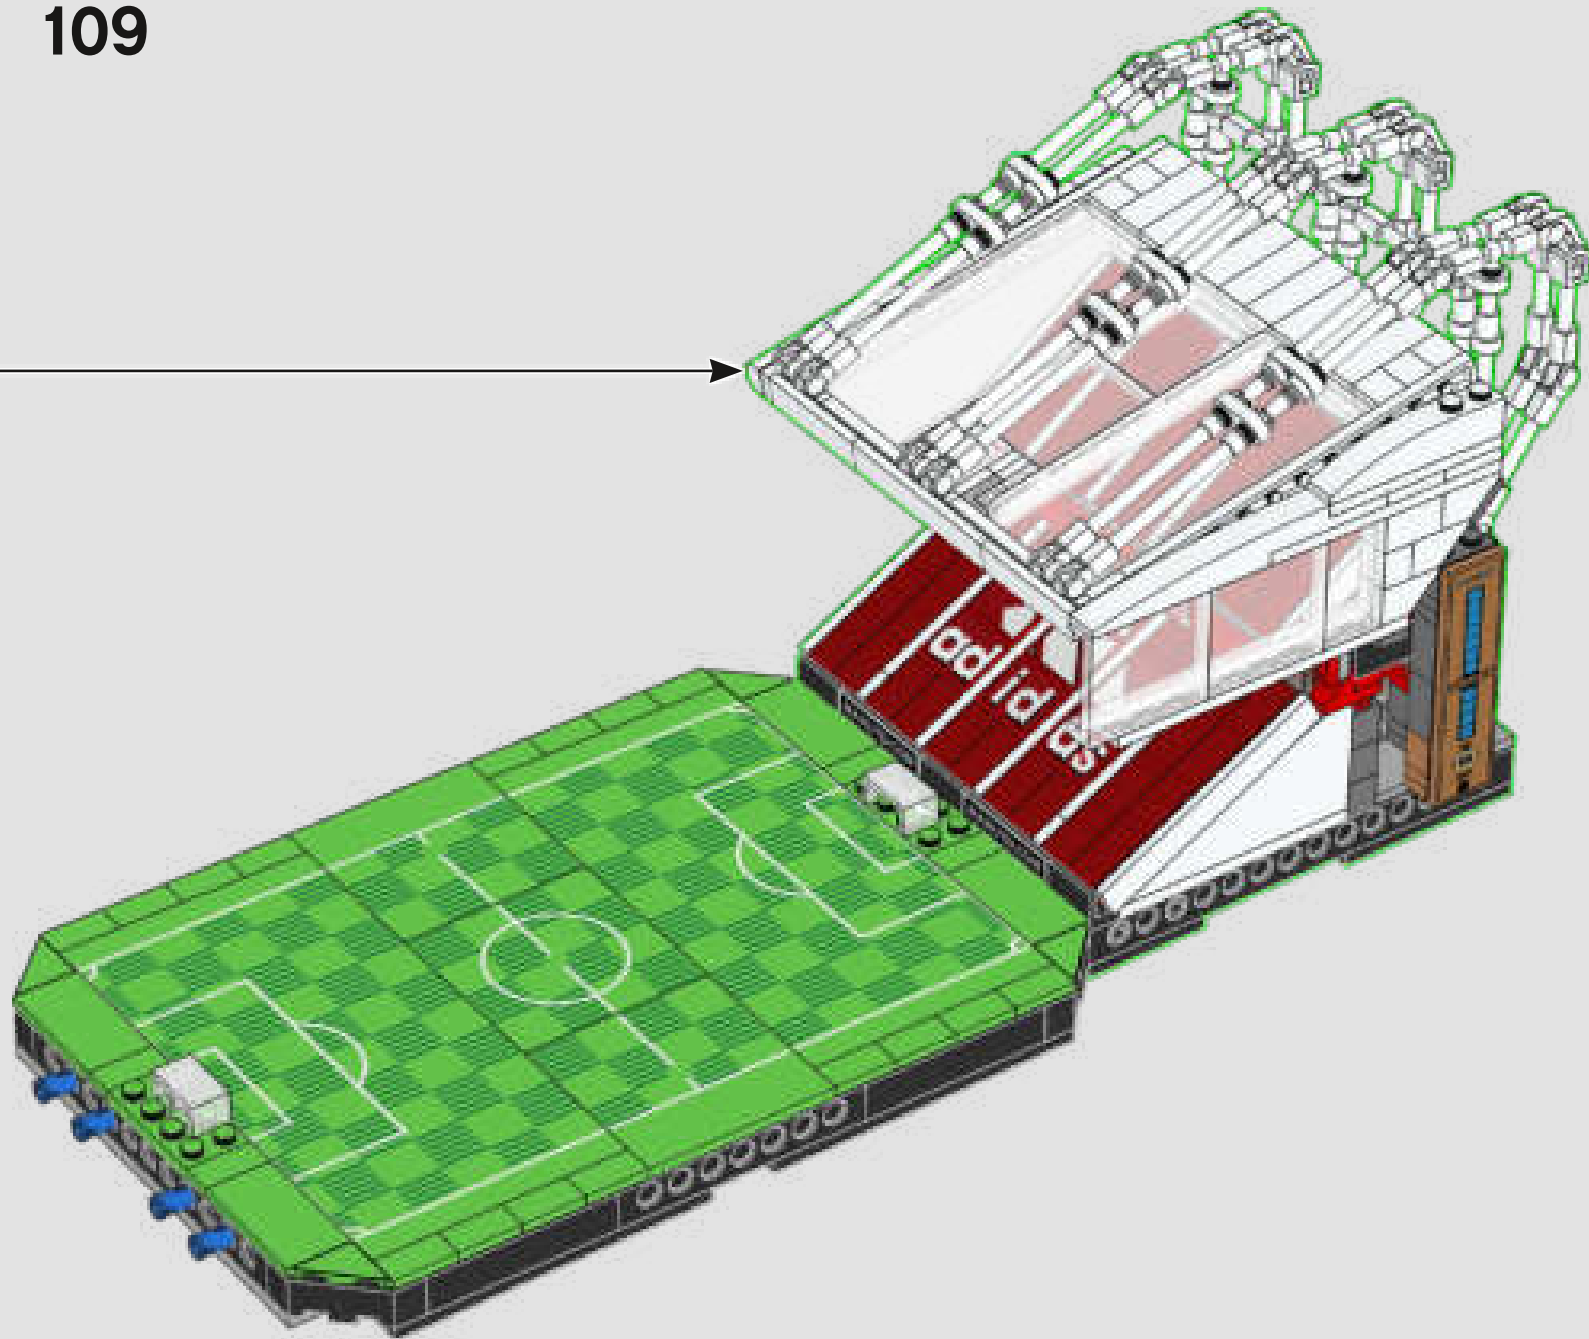

5

6

3x

STRETFORD END

The Stretford End is home to the most passionate United fans. It was the last stand at Old Trafford to be covered and also one of the last areas to be converted to become all-seated. A second tier was added in 2000 and here fans hang their flags and banners on matchdays.