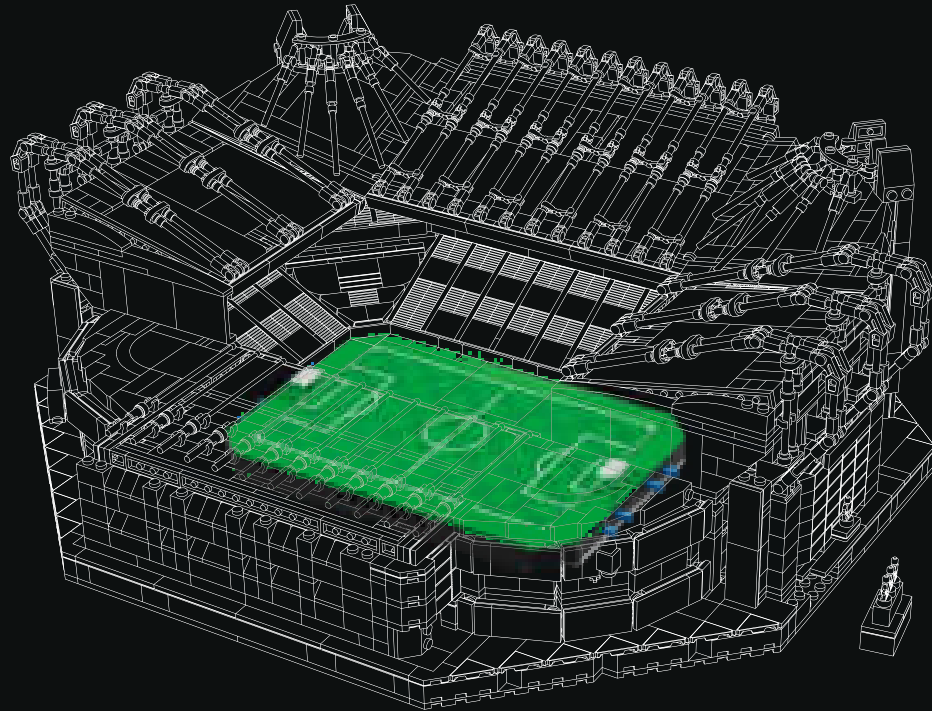

NOW

- 1 PITCH 2 EAST STAND 3 STRETFORD END 4 SIR ALEX FERGUSON STAND 5 SIR BOBBY CHARLTON STAND

A WORD FROM THE LEGO® DESIGNER

"It's always a challenge to recreate something as massive as a football stadium in a scaled LEGO model. I also understood that it's the small details that make Old Trafford so special, so it was important to include elements like the statues of Sir Alex Ferguson, Sir Matt Busby and the United Trinity in the final model."

THE PITCH

The Old Trafford playing surface measures approximately 105 m (344 ft.) long by 68 m (243 ft.) wide and is a hybrid pitch made up of both natural grass and synthetic fibres. These fibres intertwine with the grass 20 cm (7.8 in.) beneath the surface to strengthen the playing area and make it more robust and stable.