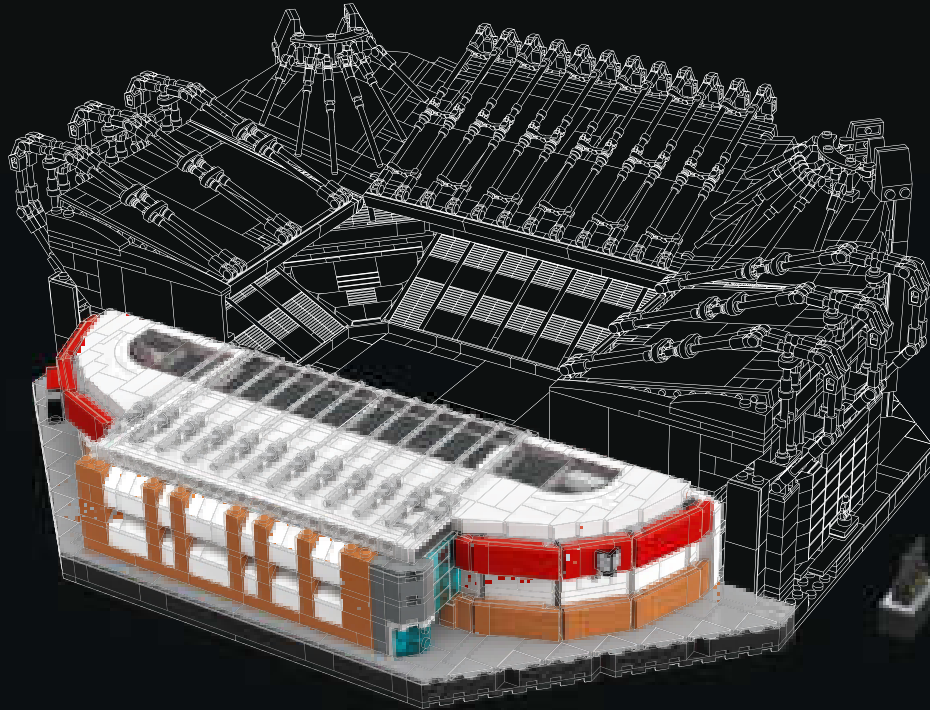

SIR BOBBY CHARLTON STAND

Renamed the Sir Bobby Charlton Stand in 2016, what was Old Trafford's Main Stand houses the stadium's media centre, players' dressing rooms and the elevated team dugouts. The players enter the pitch via a tunnel at the southwest corner of the ground.

DID YOU KNOW?

The old players' tunnel at the centre of the stand is the only part of the original 1910 stadium that has survived. A time capsule commemorating 100 years of Old Trafford is beneath the United crest at the tunnel entrance.