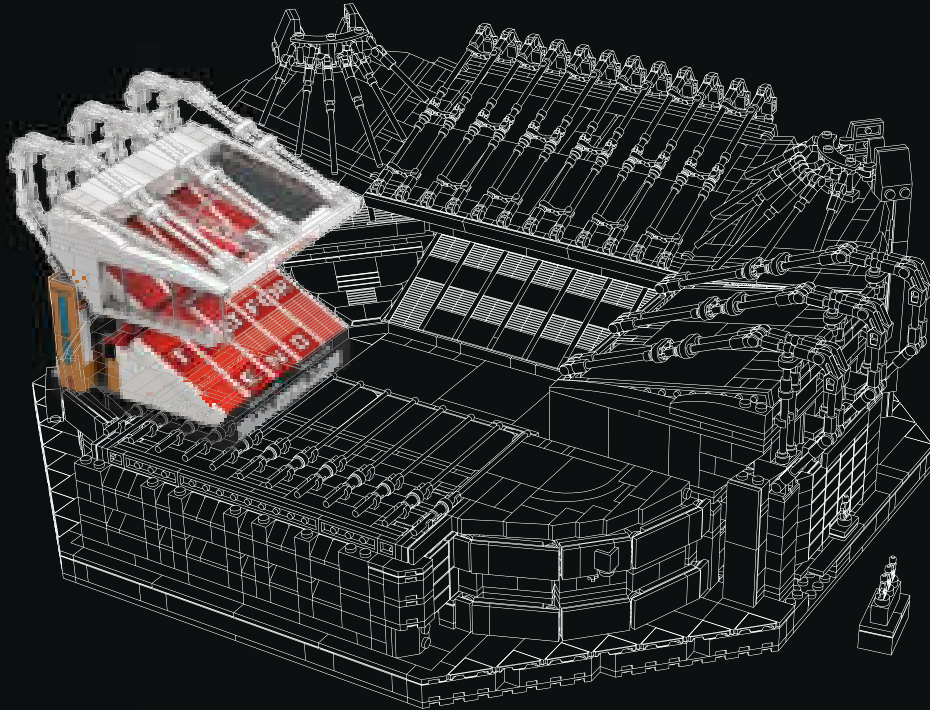

5

6

3x

STRETFORD END

The Stretford End is home to the most passionate United fans. It was the last stand at Old Trafford to be covered and also one of the last areas to be converted to become all-seated. A second tier was added in 2000 and here fans hang their flags and banners on matchdays.