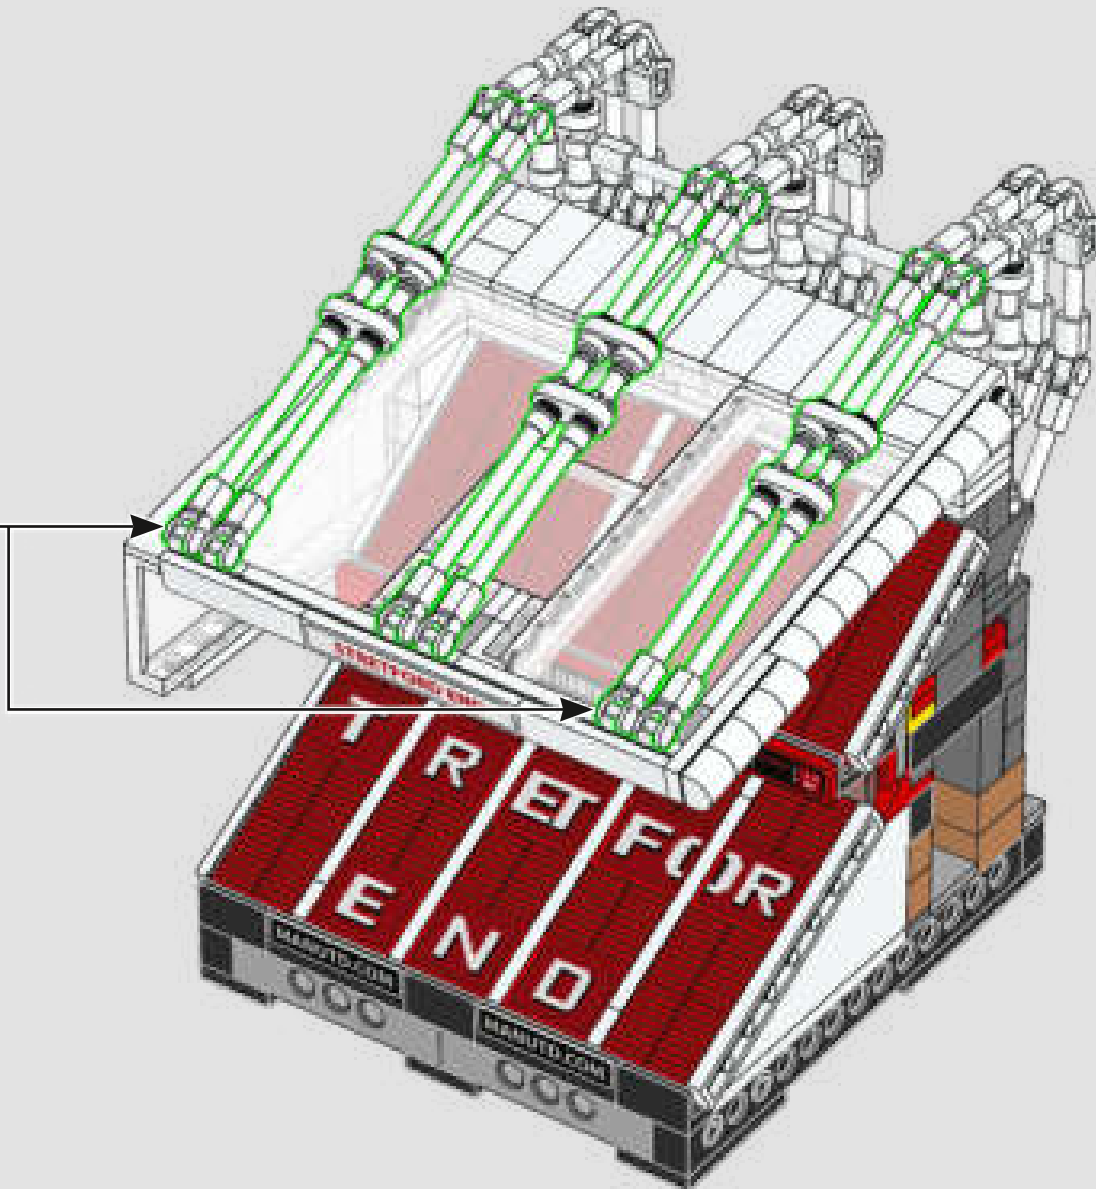

5

3x

200

SIR ALEX FERGUSON STAND

With a capacity of 25,258, the Sir Alex Ferguson Stand is the largest of Old Trafford's four stands. Originally known as the North Stand, it was renamed in November 2011 to honour Sir Alex Ferguson's 25 years as manager. A 2.7 m (9 ft.) statue of Sir Alex was erected outside the stand in 2012.