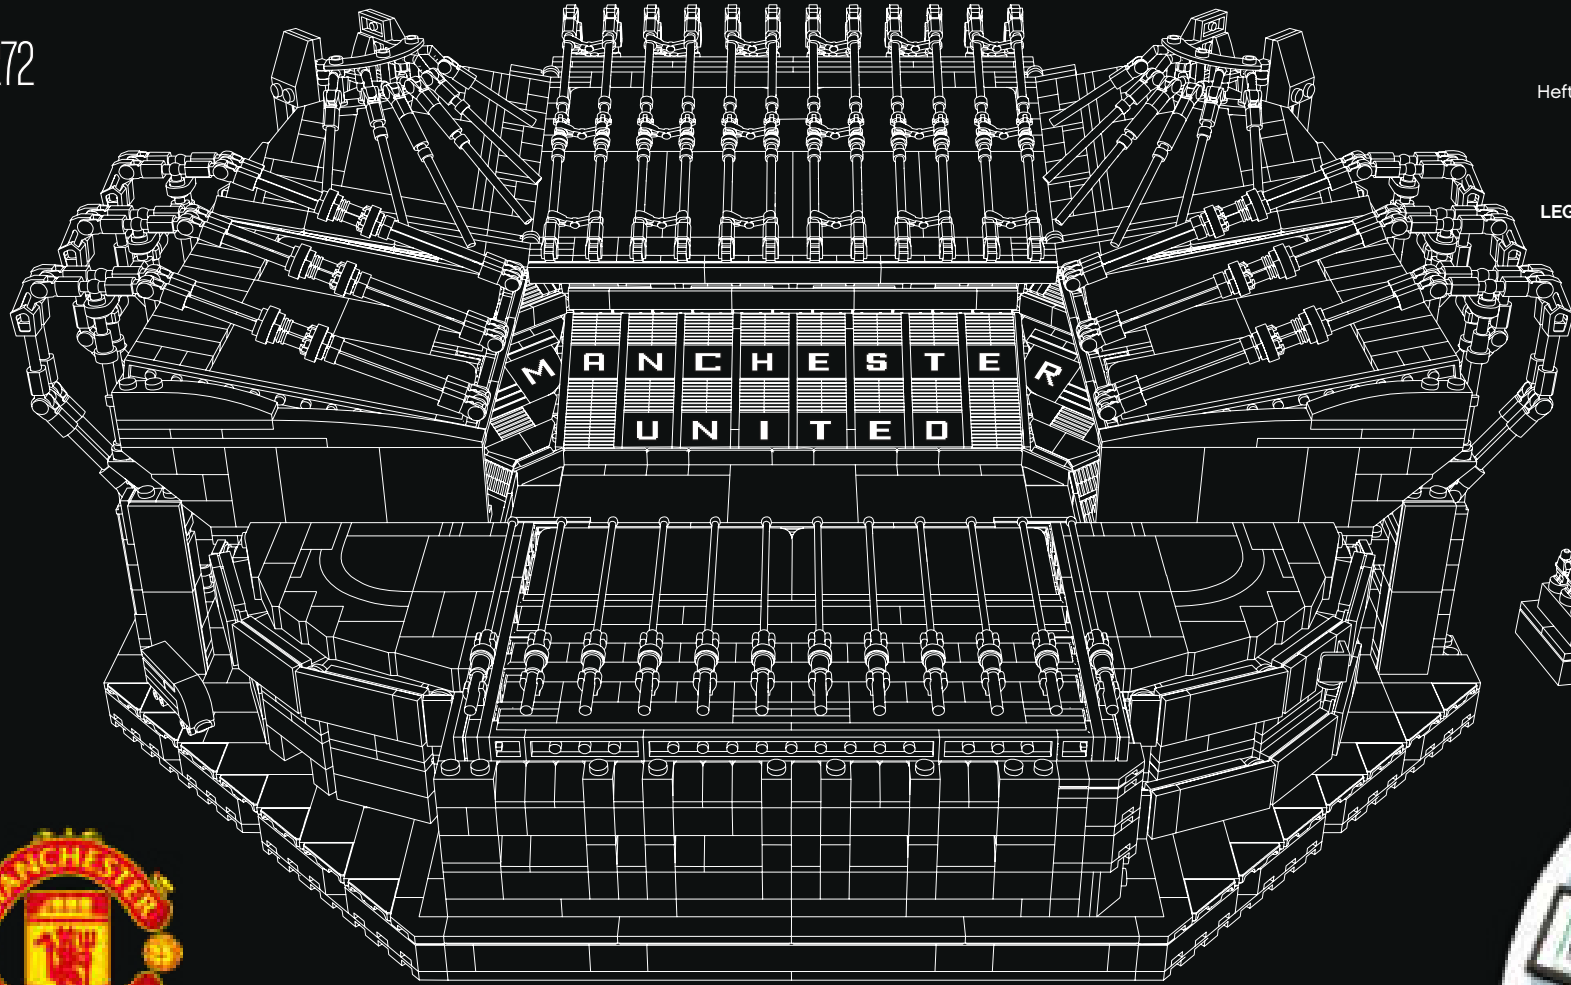

CREATOR™

EXPERT

10272

Booklet available in English on
Heft in deutscher Sprache erhältlich auf
Livret disponible en français sur
Libretto disponibile in italiano su
Folleto disponible en español en
如需中文版手册, 请访问

LEGO.com/service/buildinginstructions