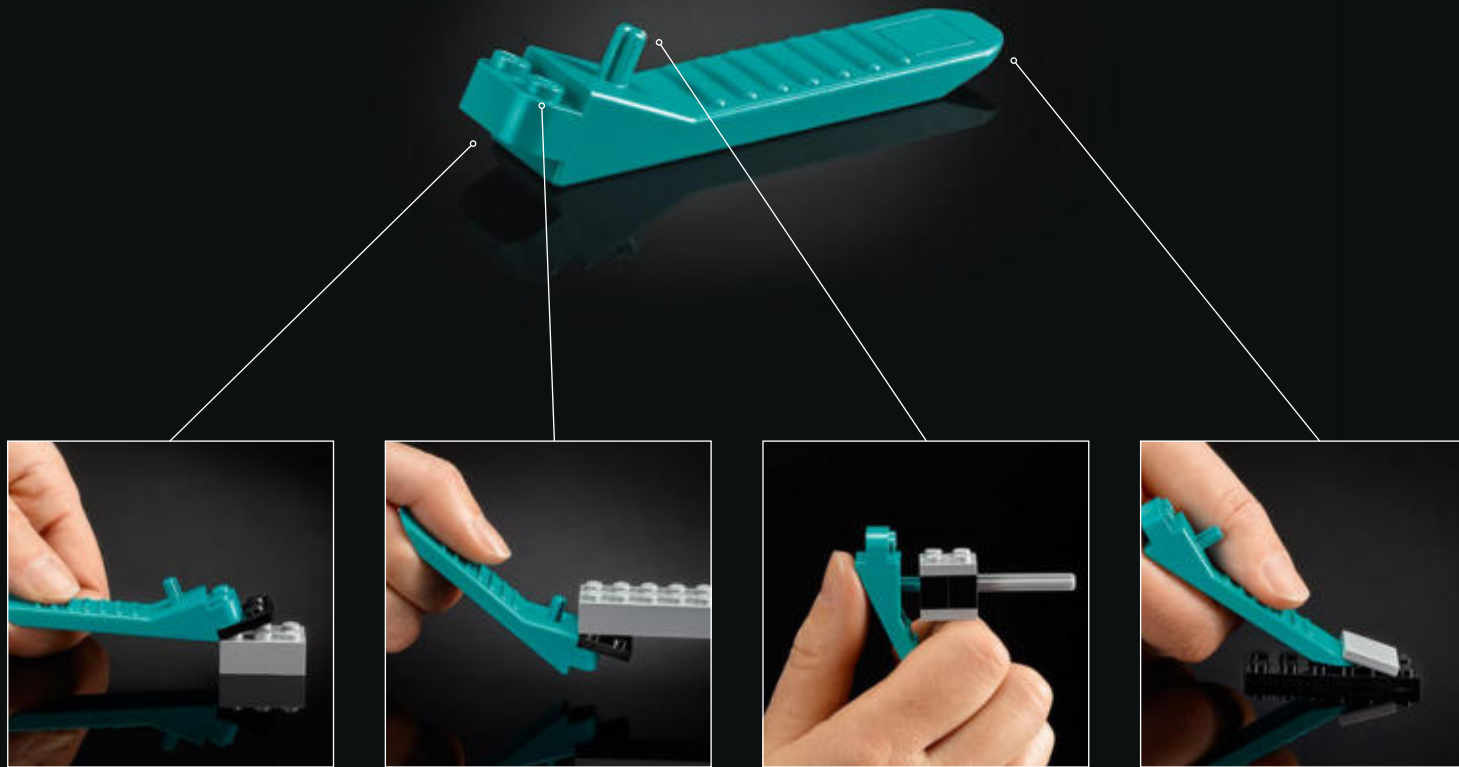

LEGO.com/brickseparator