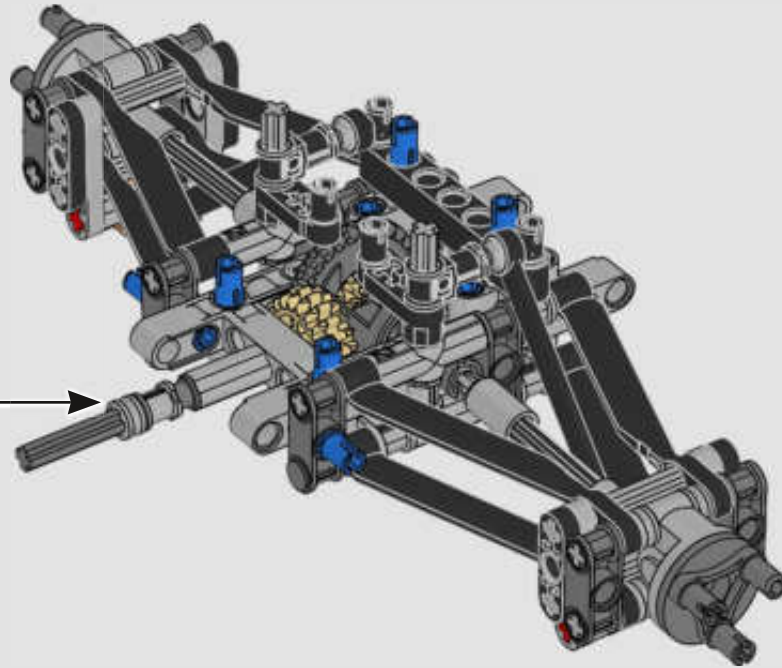

FROM THE DESIGN TEAM

The biggest challenge LEGO® designer Lars Krogh Jensen faced while recreating the LEGO Technic version of the McLaren Formula 1 car was the fact that the real racing car was still under development. *“It was exciting following the process and seeing their car evolve, but of course, it also meant I was constantly having to make adjustments to our model.”* The team started with a sketch build, which quickly revealed extra stability would be needed due to the model's 65 cm (25.5 in.) extended length. Capturing the smooth rounded lines of the car's design in rigid Technic elements was the next big test. But for Lars it was also about the features and functions: *“It wouldn't be a real Technic model without things like the working differential and steering.”*

19

20

21

22

23

24

25

26