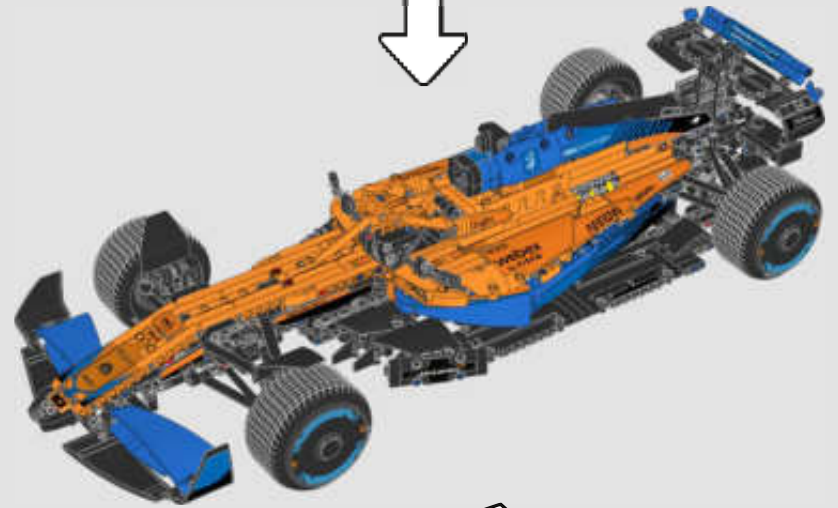

FROM THE DESIGN TEAM

The biggest challenge LEGO® designer Lars Krogh Jensen faced while recreating the LEGO Technic version of the McLaren Formula 1 car was the fact that the real racing car was still under development. *“It was exciting following the process and seeing their car evolve, but of course, it also meant I was constantly having to make adjustments to our model.”* The team started with a sketch build, which quickly revealed extra stability would be needed due to the model's 65 cm (25.5 in.) extended length. Capturing the smooth rounded lines of the car's design in rigid Technic elements was the next big test. But for Lars it was also about the features and functions: *“It wouldn't be a real Technic model without things like the working differential and steering.”*