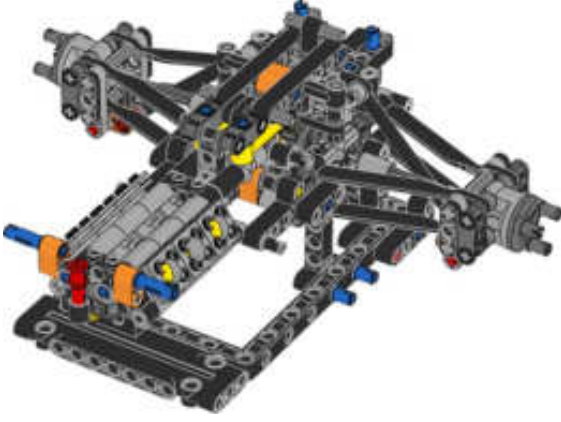

FROM THE DESIGN TEAM

The biggest challenge LEGO® designer Lars Krogh Jensen faced while recreating the LEGO Technic version of the McLaren Formula 1 car was the fact that the real racing car was still under development. *“It was exciting following the process and seeing their car evolve, but of course, it also meant I was constantly having to make adjustments to our model.”* The team started with a sketch build, which quickly revealed extra stability would be needed due to the model's 65 cm (25.5 in.) extended length. Capturing the smooth rounded lines of the car's design in rigid Technic elements was the next big test. But for Lars it was also about the features and functions: *“It wouldn't be a real Technic model without things like the working differential and steering.”*