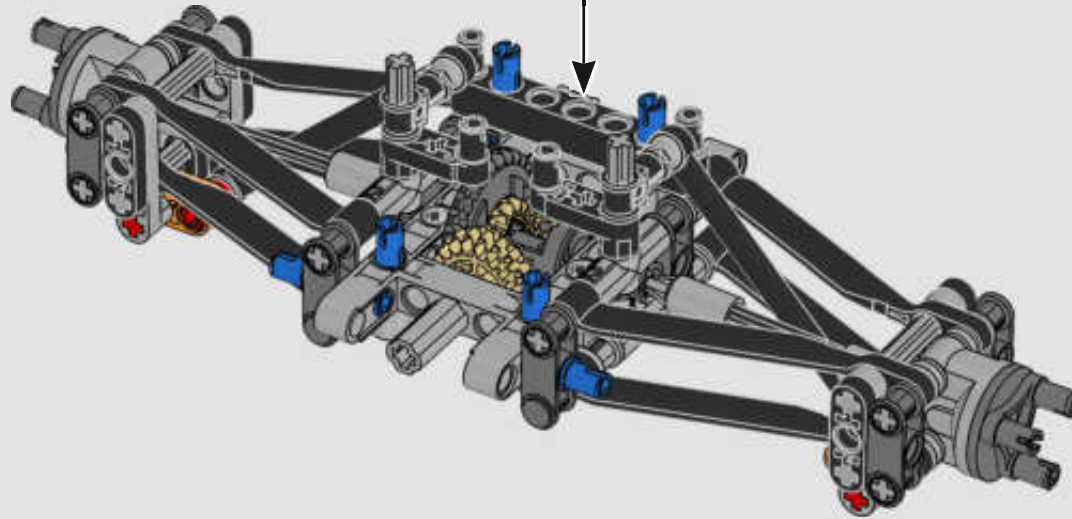

FROM THE DESIGN TEAM

The biggest challenge LEGO® designer Lars Krogh Jensen faced while recreating the LEGO Technic version of the McLaren Formula 1 car was the fact that the real racing car was still under development. *“It was exciting following the process and seeing their car evolve, but of course, it also meant I was constantly having to make adjustments to our model.”* The team started with a sketch build, which quickly revealed extra stability would be needed due to the model's 65 cm (25.5 in.) extended length. Capturing the smooth rounded lines of the car's design in rigid Technic elements was the next big test. But for Lars it was also about the features and functions: *“It wouldn't be a real Technic model without things like the working differential and steering.”*

19

20

21

22

23

24

25

26