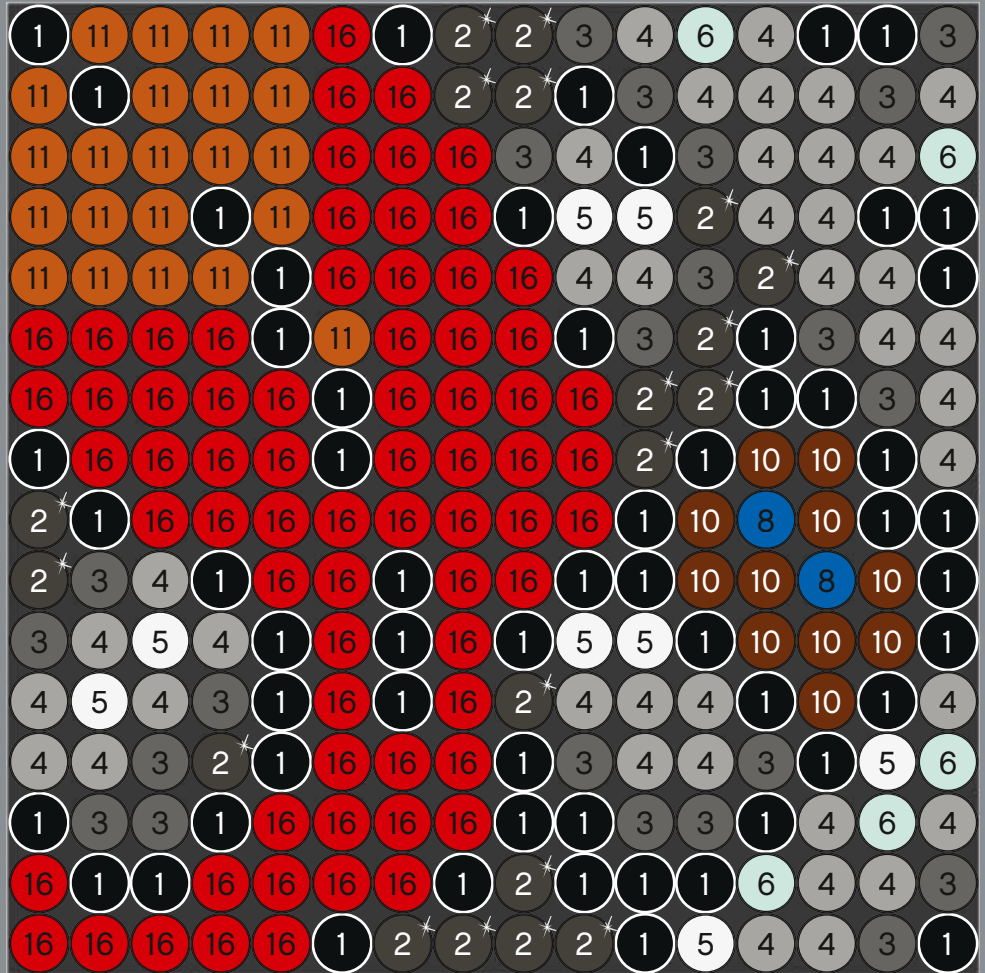

Tip: Before you start, arrange your colour palette to keep track of your colours and numbers, and sort your tiles into small bowls.

A

B

C

A

B

C

24x