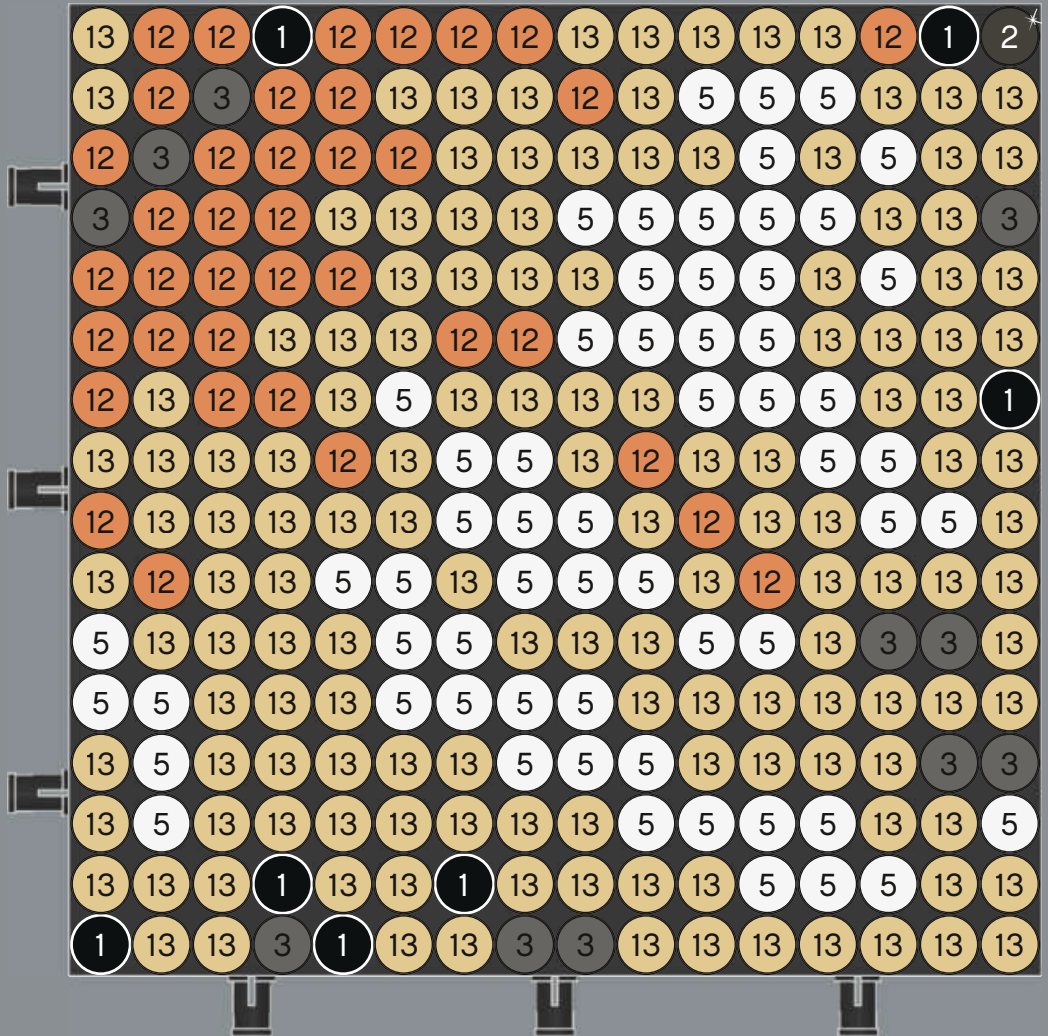

Tip: Before you start, arrange your colour palette to keep track of your colours and numbers, and sort your tiles into small bowls.

A

B

C

A

B

C

24x