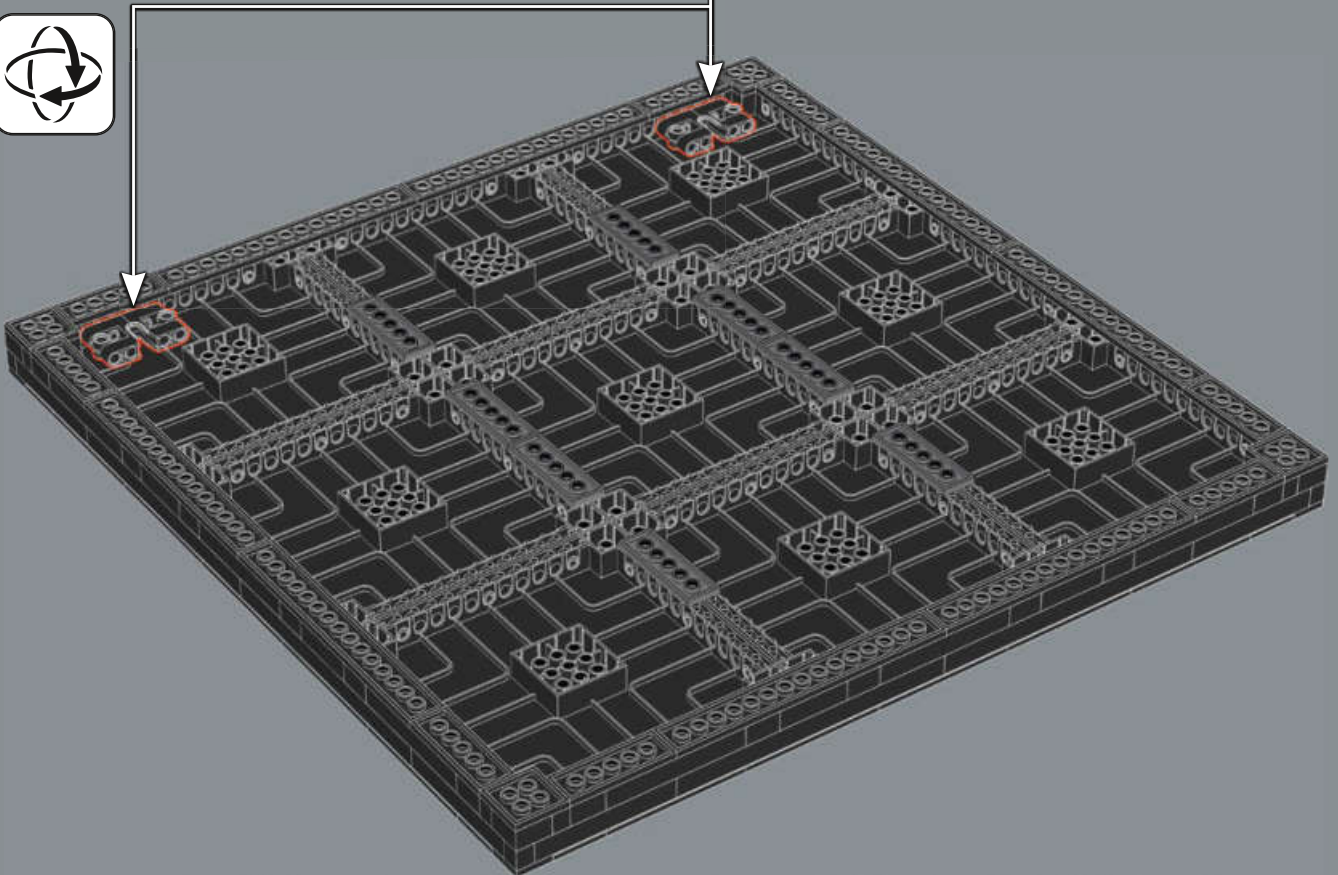

9

10

11

12

TWO ULTIMATE BUILDS

Combine 2 LEGO® Art Jim Lee Batman™ Collection sets into a Catwoman™ and Batman scene or combine 3 sets to create one striking Batman build. Scan the QR code to download the instructions on our website.