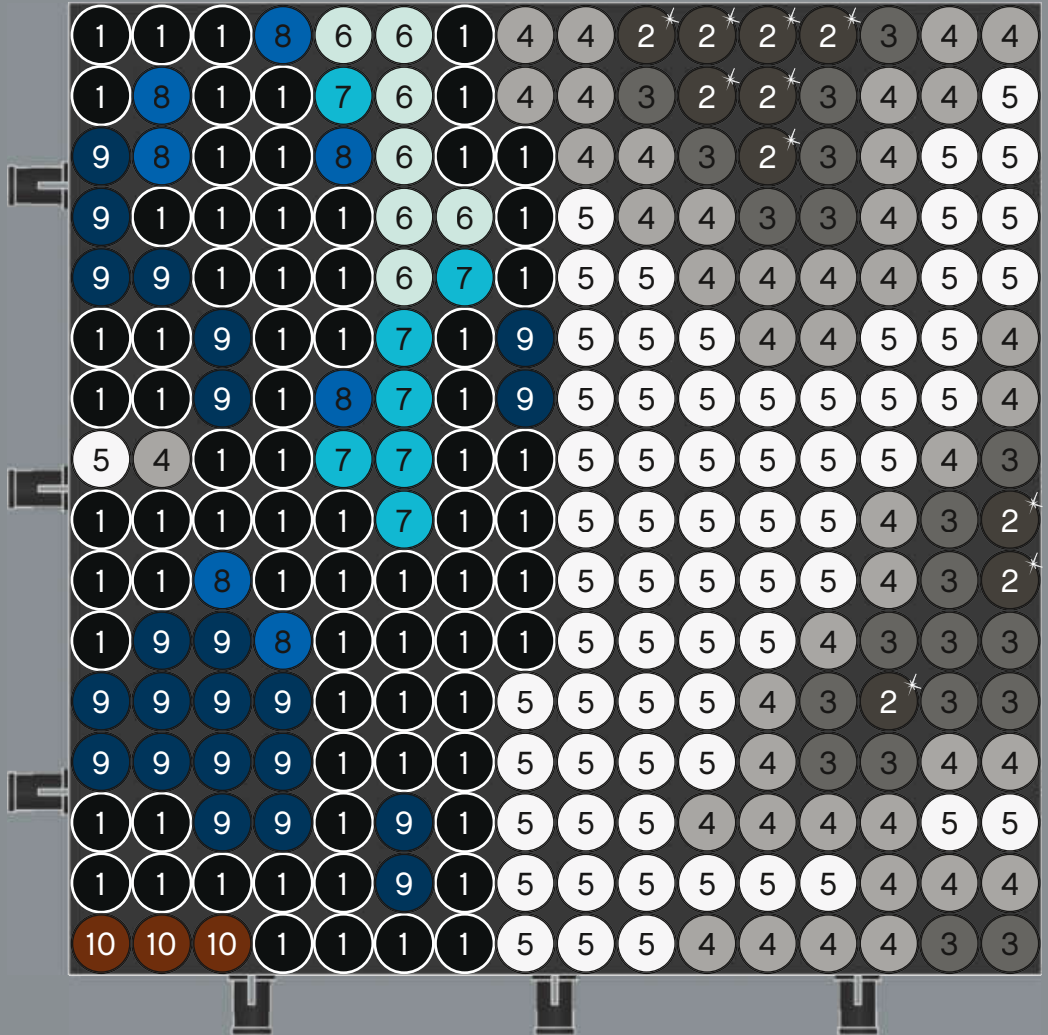

Tip: Before you start, arrange your colour palette to keep track of your colours and numbers, and sort your tiles into small bowls.

A

B

C

A

B

C

24x