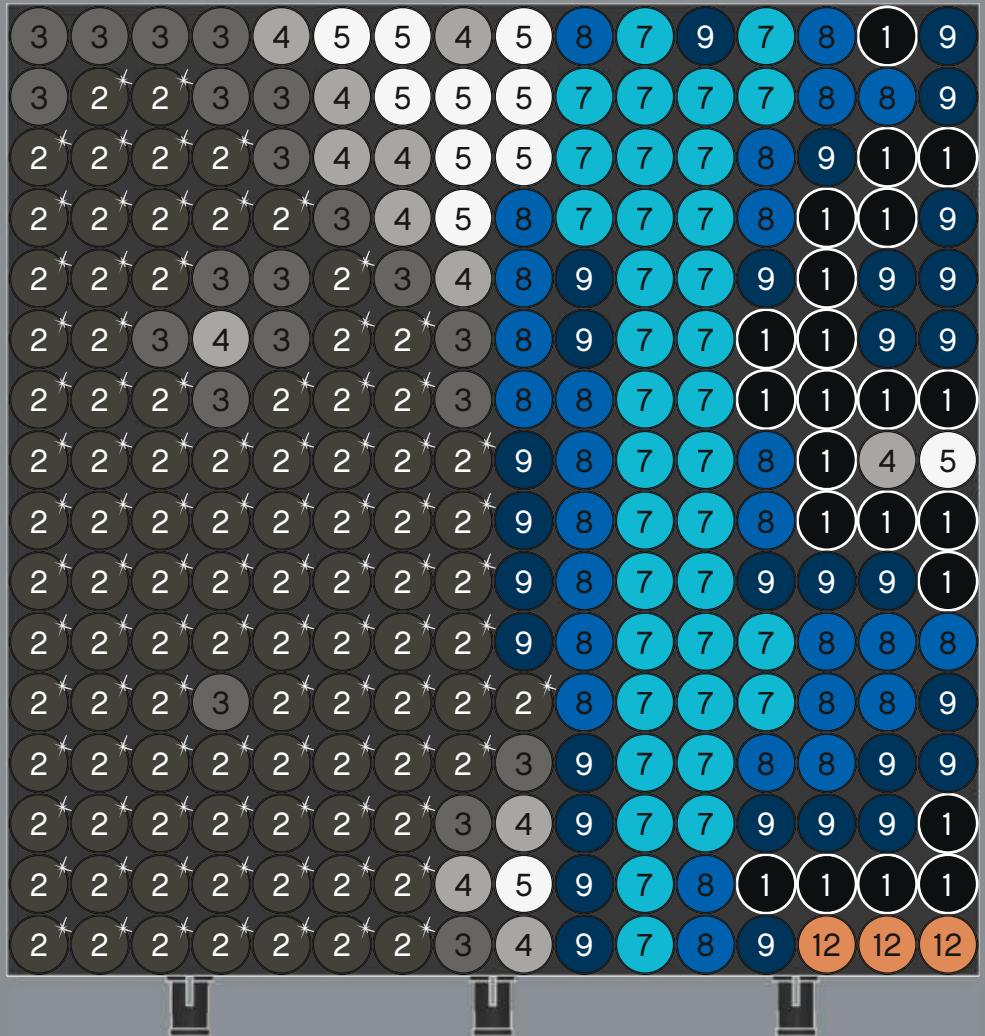

Tip: Before you start, arrange your colour palette to keep track of your colours and numbers, and sort your tiles into small bowls.

A

B

C

A

B

C

24x

1

2

3

4

5

6

7

8