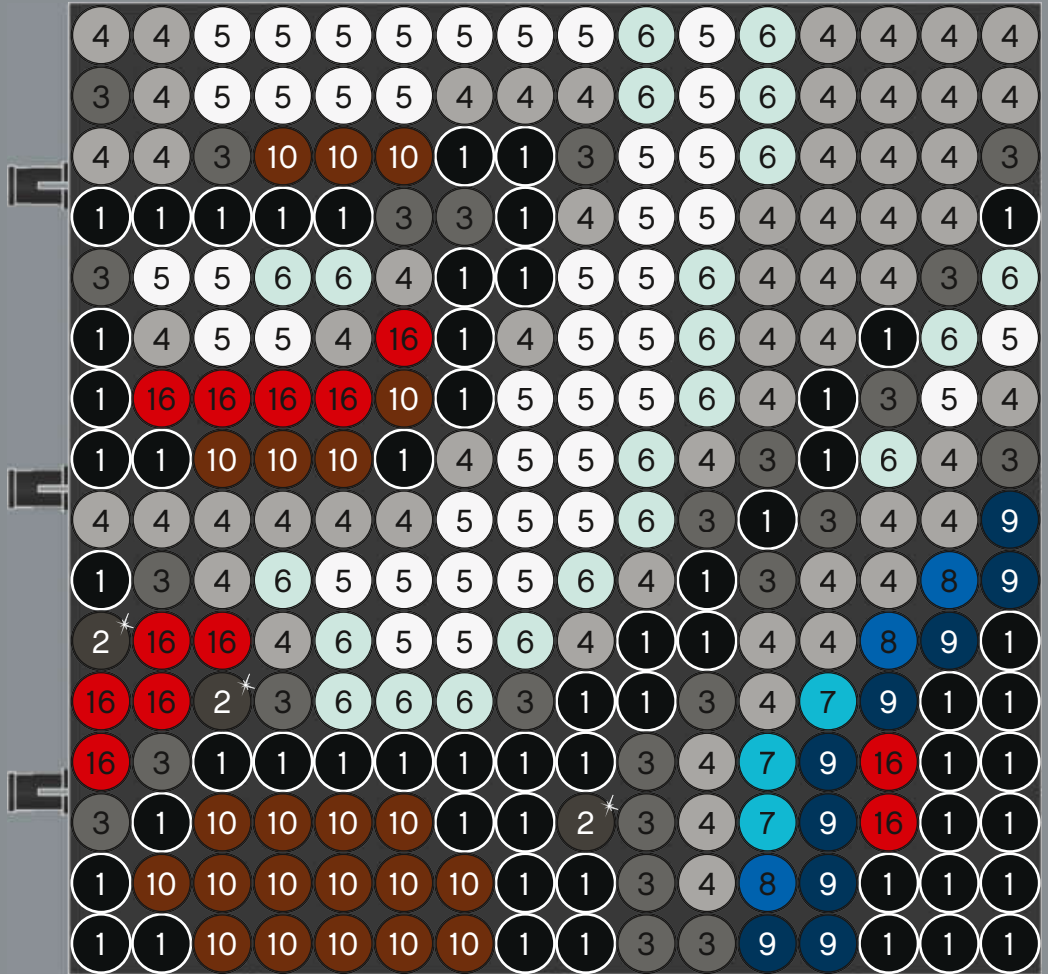

Tip: Before you start, arrange your colour palette to keep track of your colours and numbers, and sort your tiles into small bowls.

A

B

C

A

B

C

24x