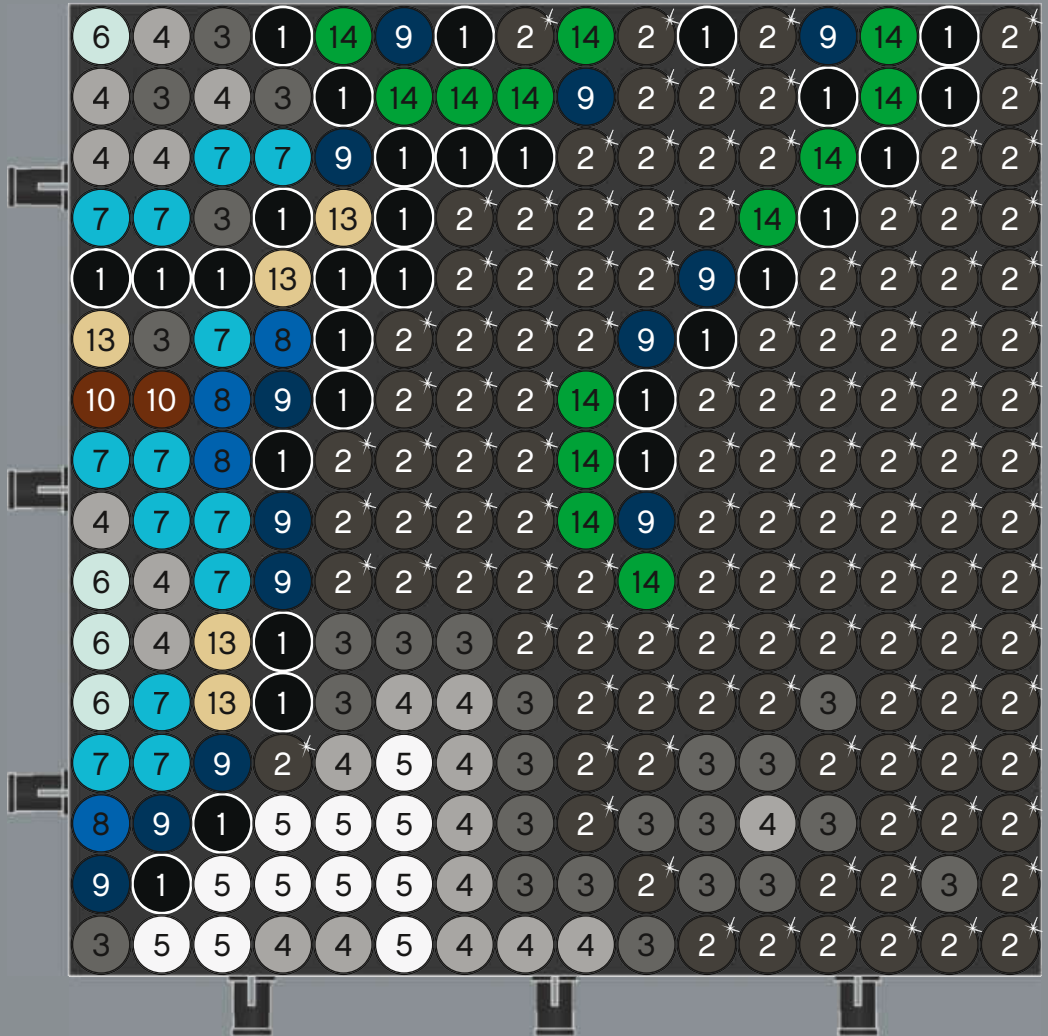

Tip: Before you start, arrange your colour palette to keep track of your colours and numbers, and sort your tiles into small bowls.

A

B

C

A

B

C

24x

1

2

3

4

5

6

7

8