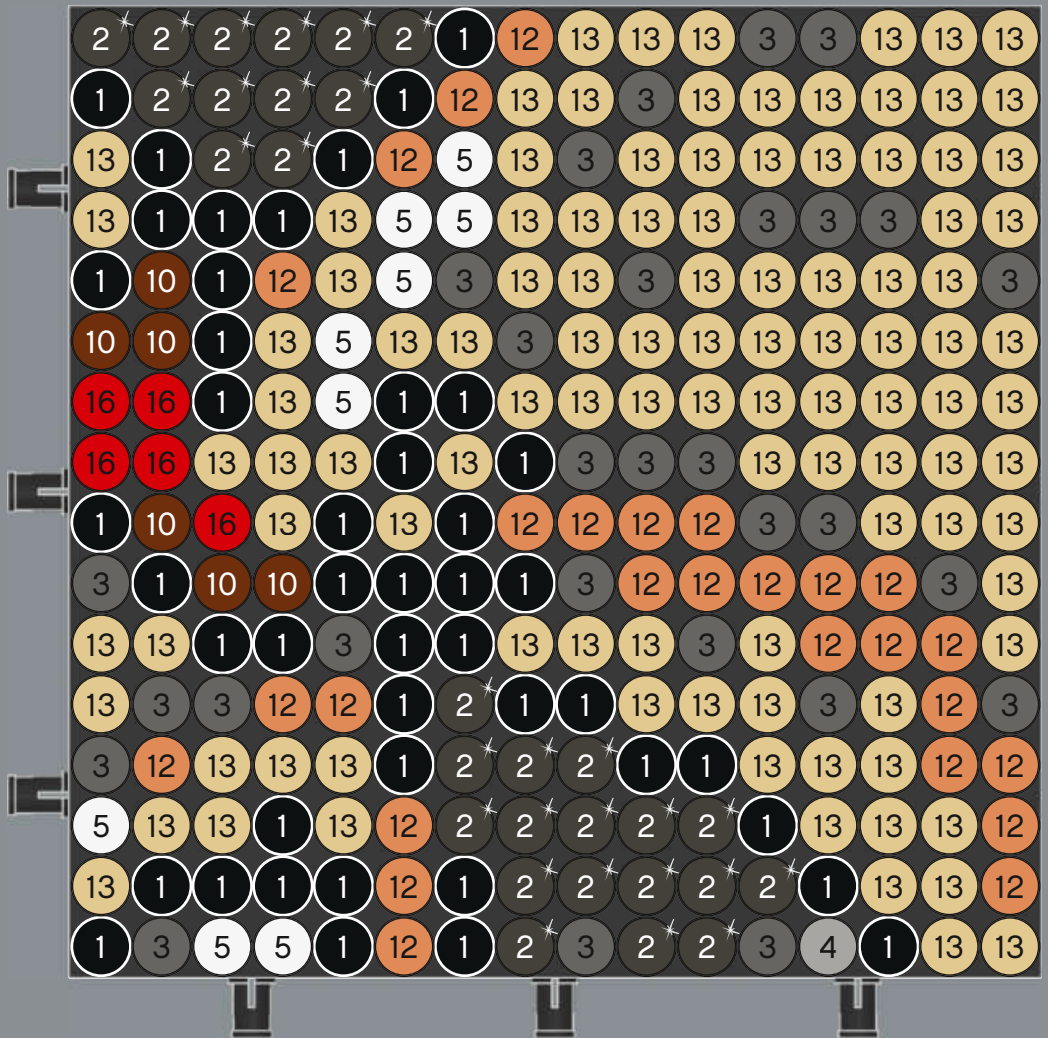

Tip: Before you start, arrange your colour palette to keep track of your colours and numbers, and sort your tiles into small bowls.

A

B

C

A

B

C

24x