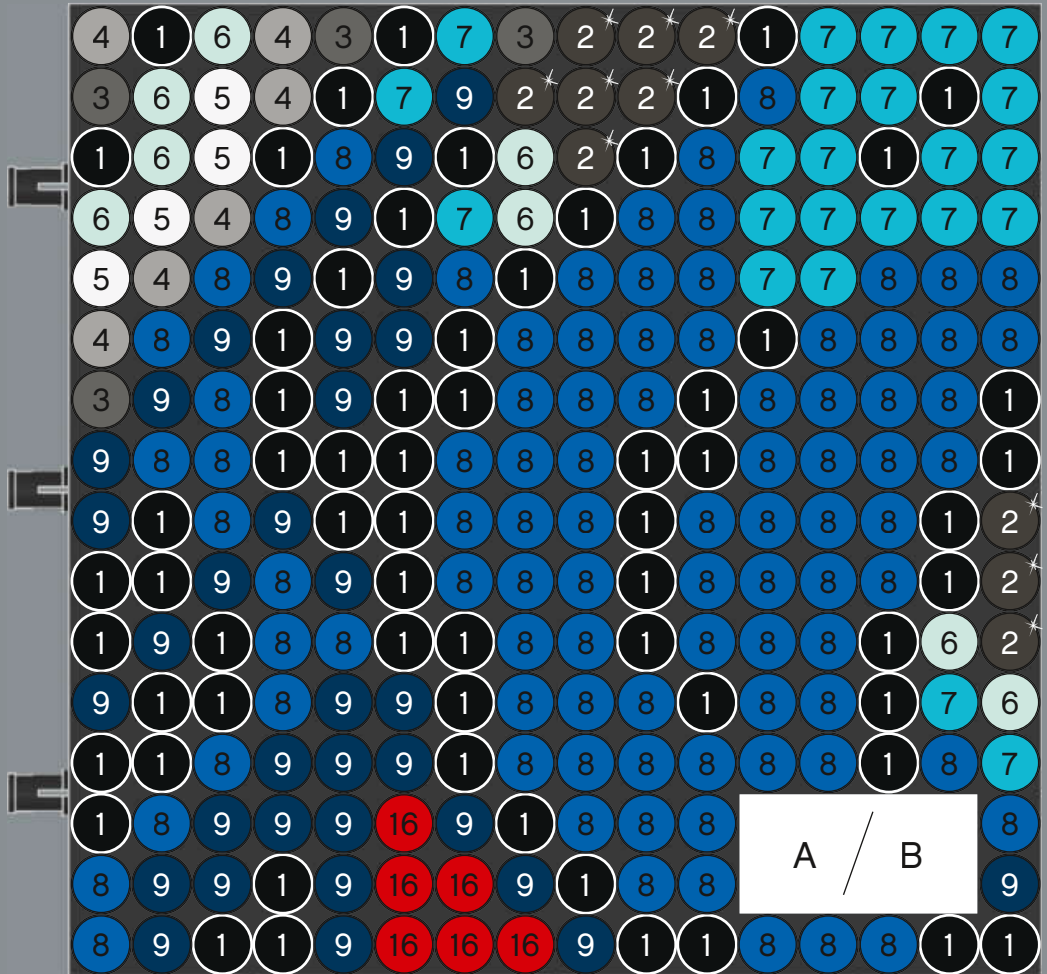

Tip: Before you start, arrange your colour palette to keep track of your colours and numbers, and sort your tiles into small bowls.

A

B

C

A

B

C

24x