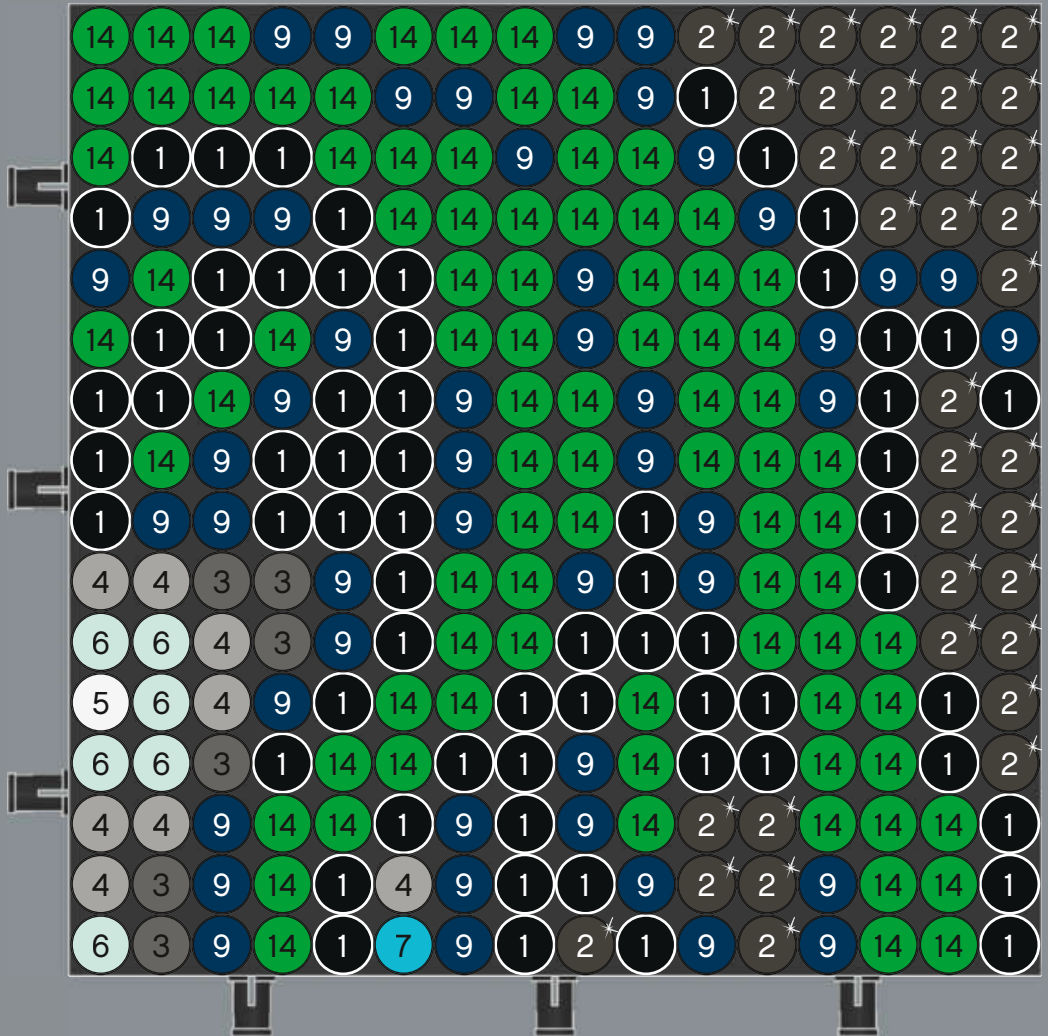

Tip: Before you start, arrange your colour palette to keep track of your colours and numbers, and sort your tiles into small bowls.

A

B

C

A

B

C

24x