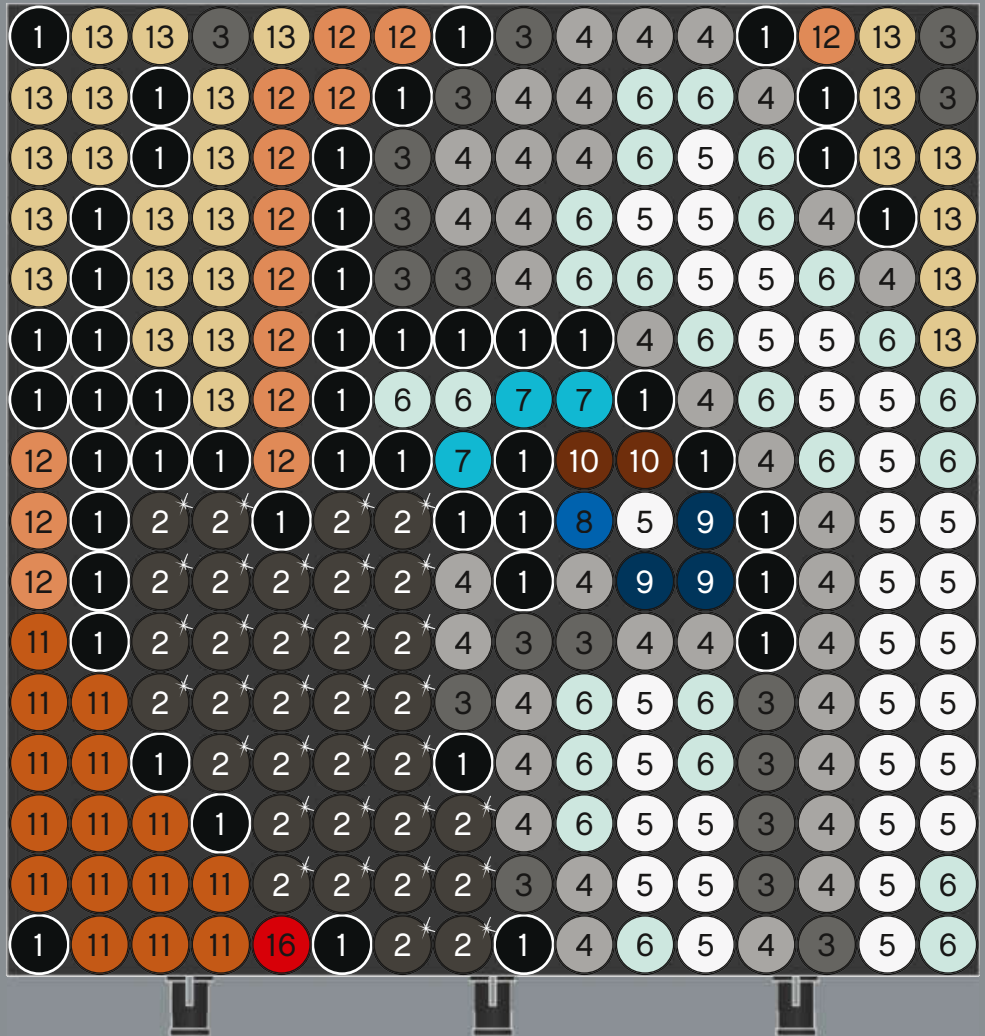

Tip: Before you start, arrange your colour palette to keep track of your colours and numbers, and sort your tiles into small bowls.

A

B

C

A

B

C

24x

1

2

3

4

5

6

7

8