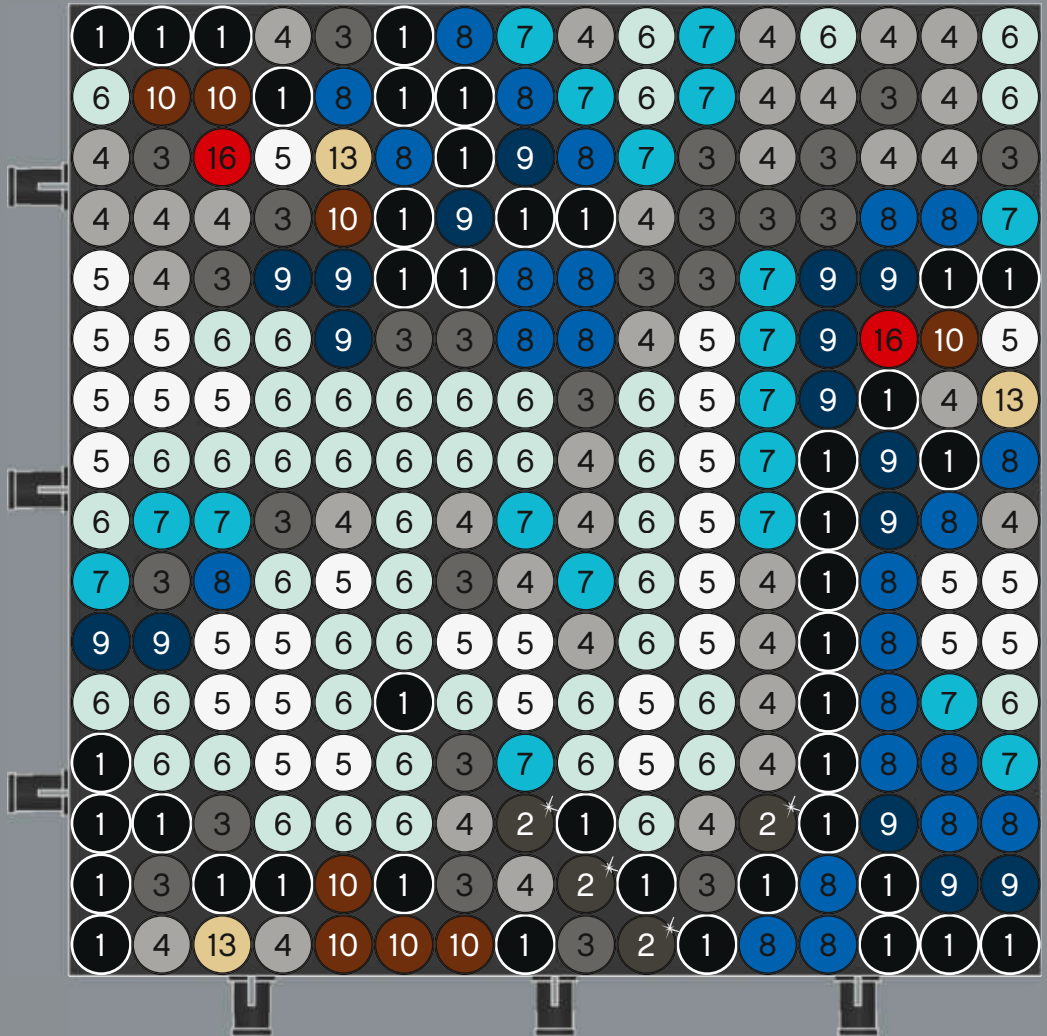

Tip: Before you start, arrange your colour palette to keep track of your colours and numbers, and sort your tiles into small bowls.

A

B

C

A

B

C

24x

1

2

3

4

5

6

7

8