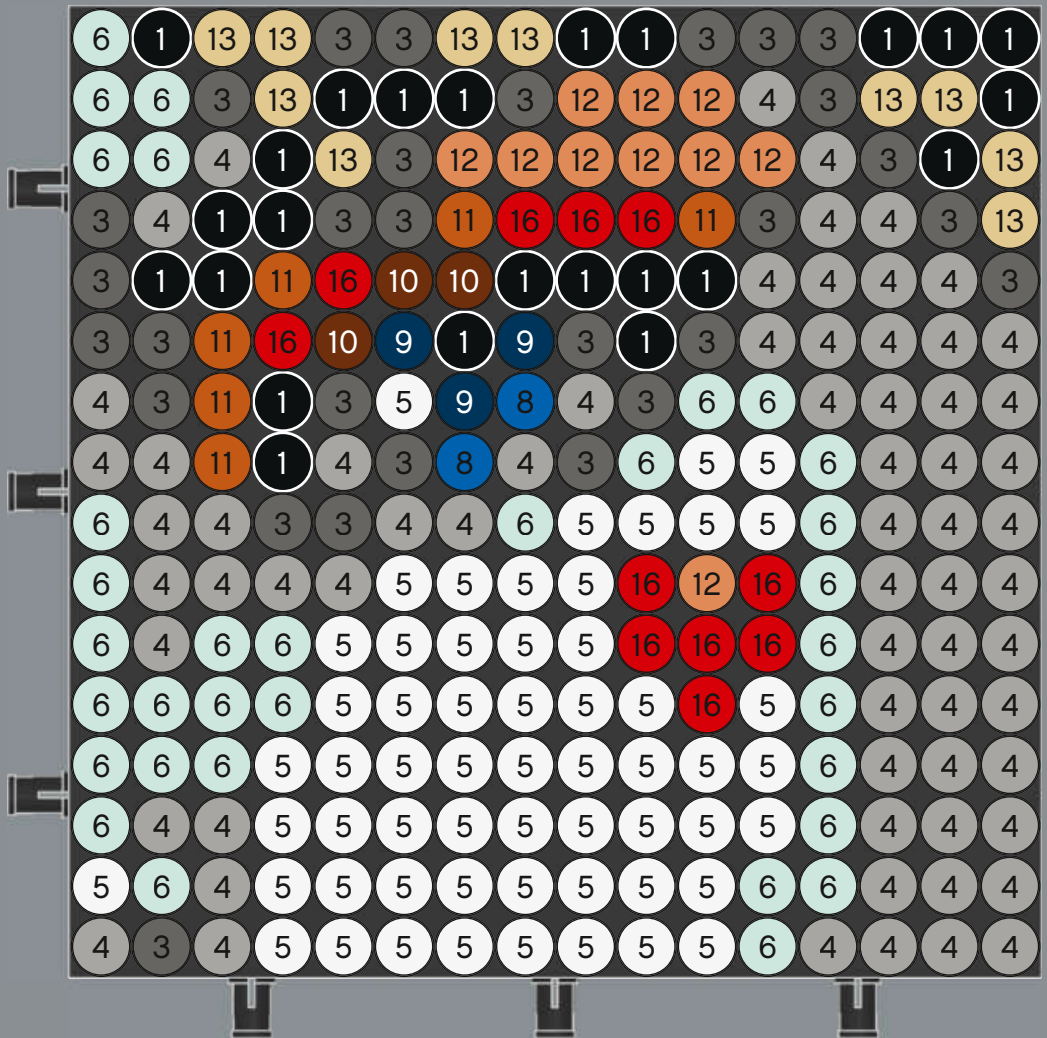

Tip: Before you start, arrange your colour palette to keep track of your colours and numbers, and sort your tiles into small bowls.

A

B

C

A

B

C

24x