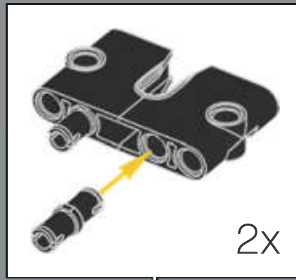

9

10

11

12

TWO ULTIMATE BUILDS

Combine 2 LEGO® Art Jim Lee Batman™ Collection sets into a Catwoman™ and Batman scene or combine 3 sets to create one striking Batman build. Scan the QR code to download the instructions on our website.