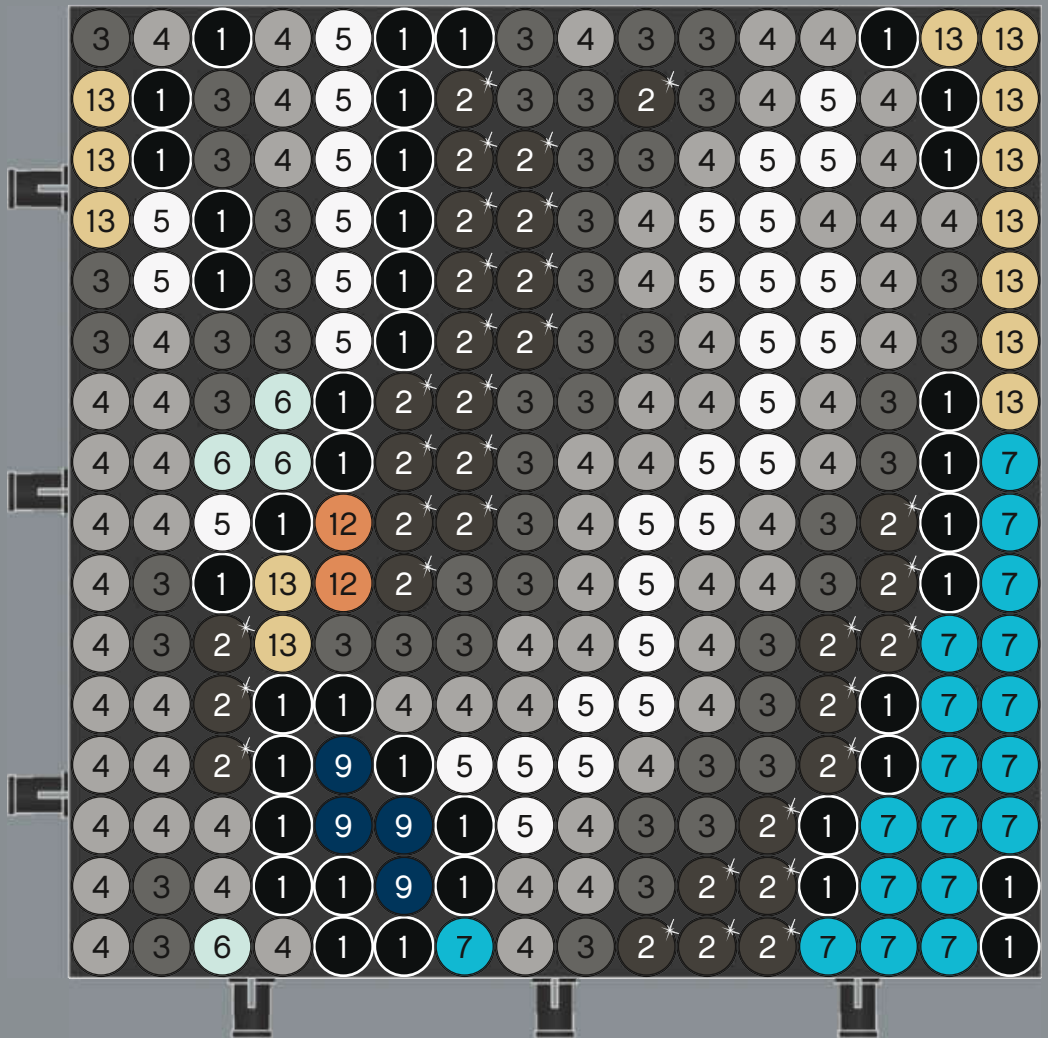

Tip: Before you start, arrange your colour palette to keep track of your colours and numbers, and sort your tiles into small bowls.

A

B

C

A

B

C

24x

1

2

3

4

5

6

7

8