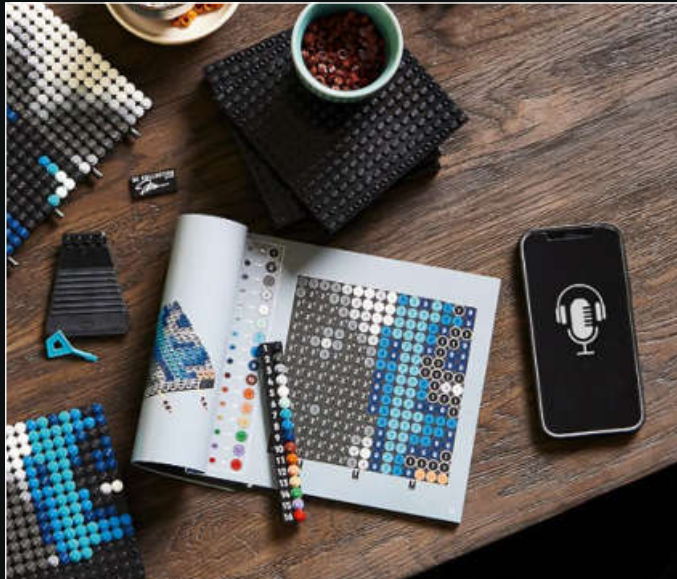

Exclusive image created in 2019
by Jim Lee for a new printing of
BATMAN: HUSH Collected Edition.

A sketch of *The Joker*™ by Jim Lee,
included as bonus material in the
BATMAN: HUSH Collected Edition

LISTEN