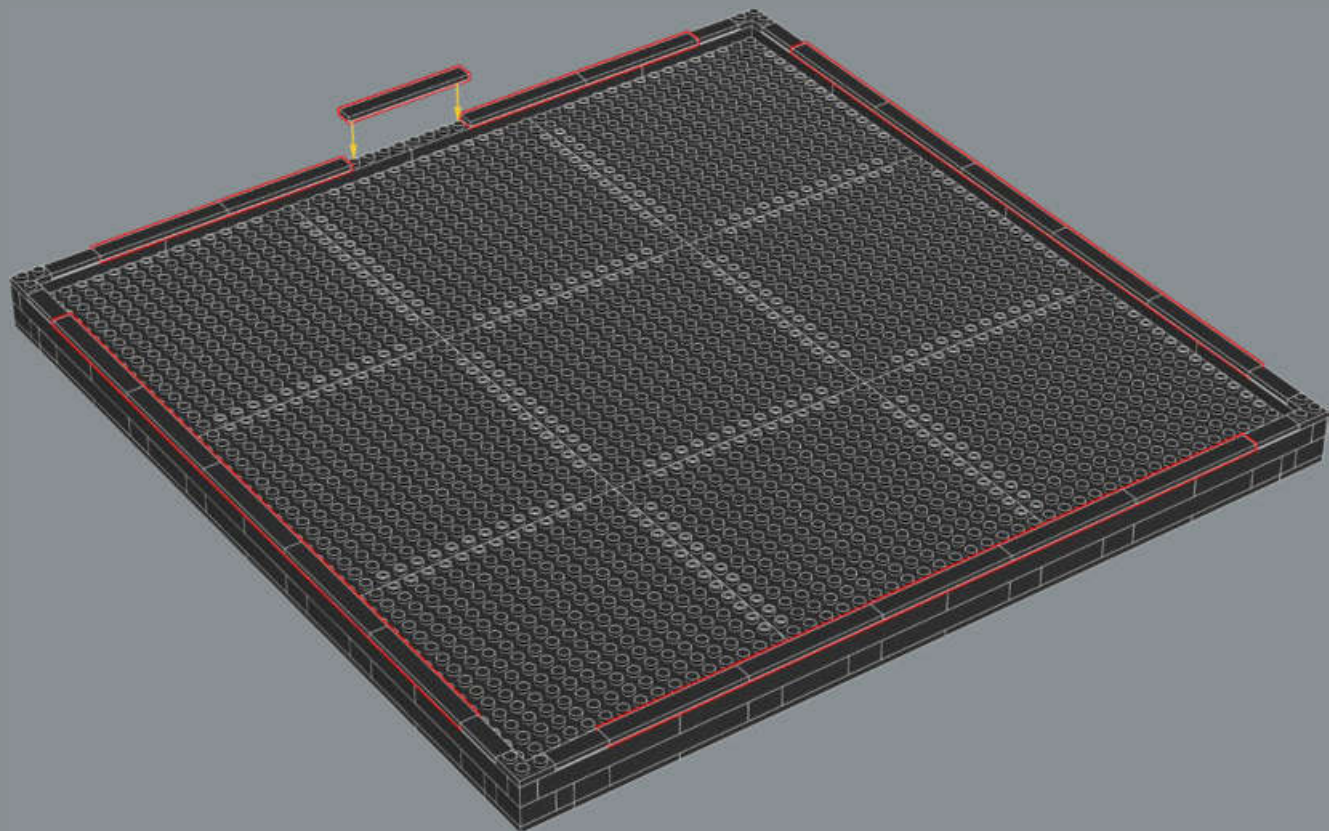

9

10

11

12

TWO ULTIMATE BUILDS

Combine 2 LEGO® Art Jim Lee Batman™ Collection sets into a Catwoman™ and Batman scene or combine 3 sets to create one striking Batman build. Scan the QR code to download the instructions on our website.