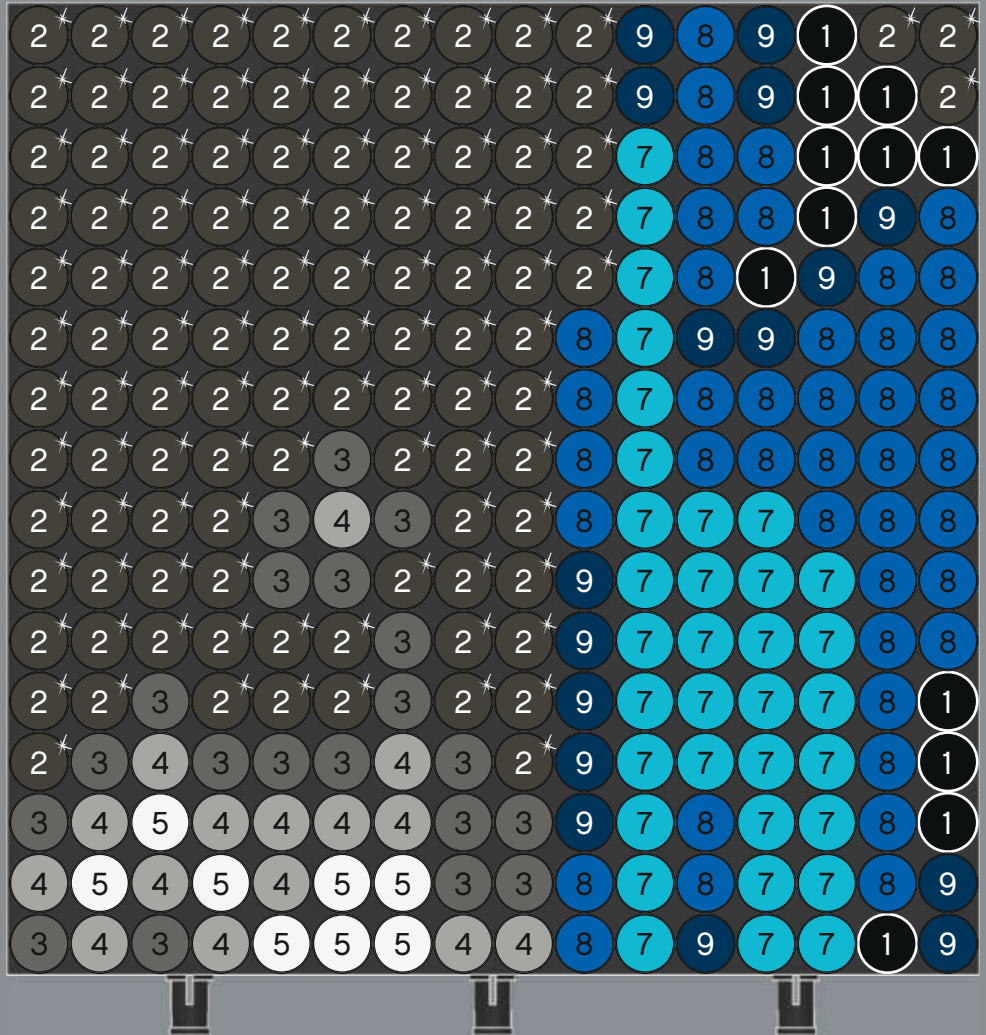

Tip: Before you start, arrange your colour palette to keep track of your colours and numbers, and sort your tiles into small bowls.

A

B

C

A

B

C

24x