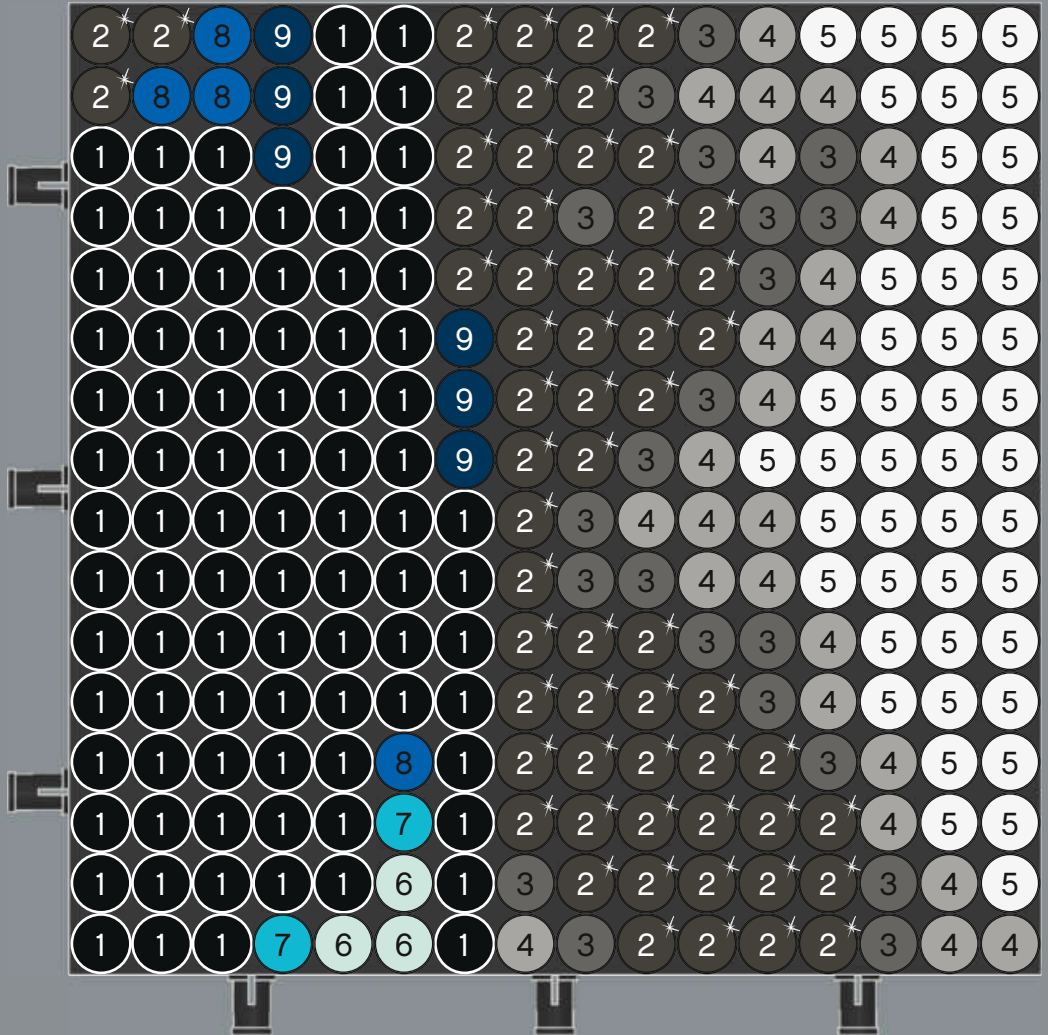

Tip: Before you start, arrange your colour palette to keep track of your colours and numbers, and sort your tiles into small bowls.

A

B

C

A

B

C

24x