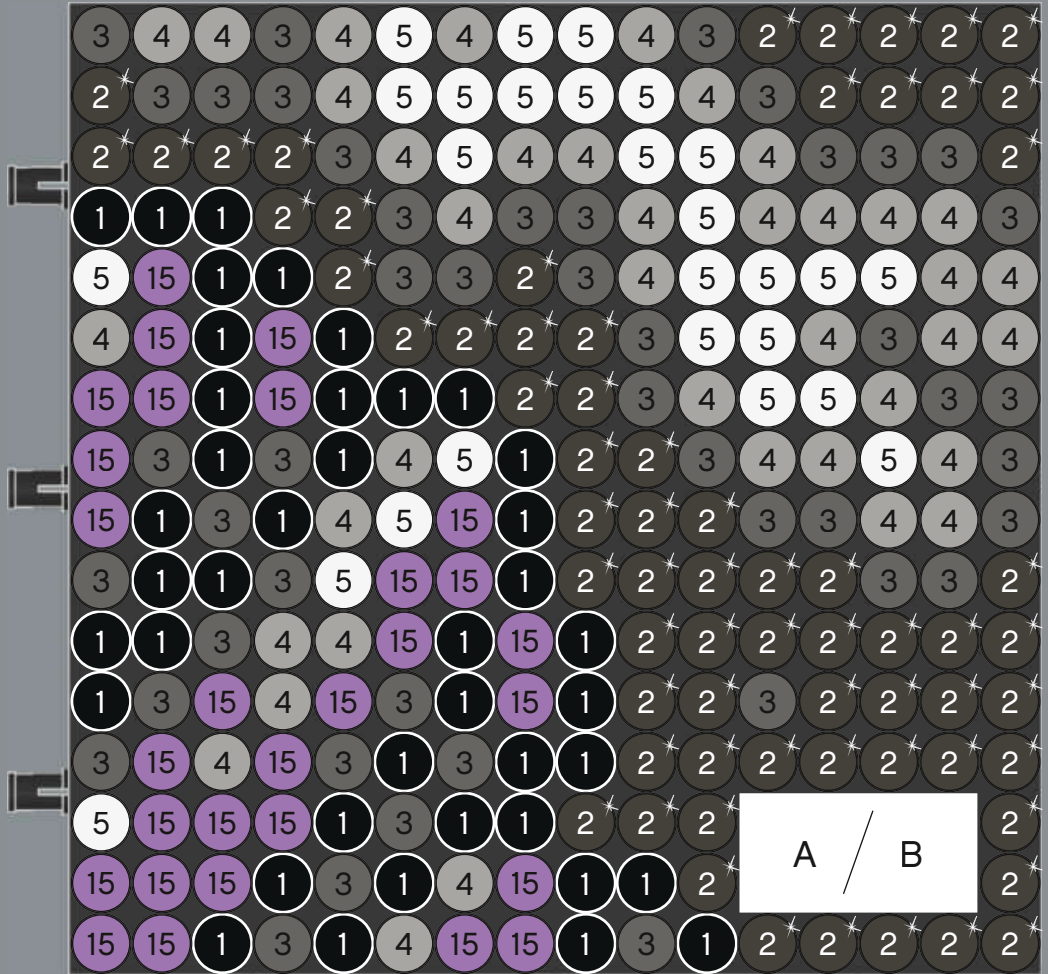

Tip: Before you start, arrange your colour palette to keep track of your colours and numbers, and sort your tiles into small bowls.

A

B

C

A

B

C

24x