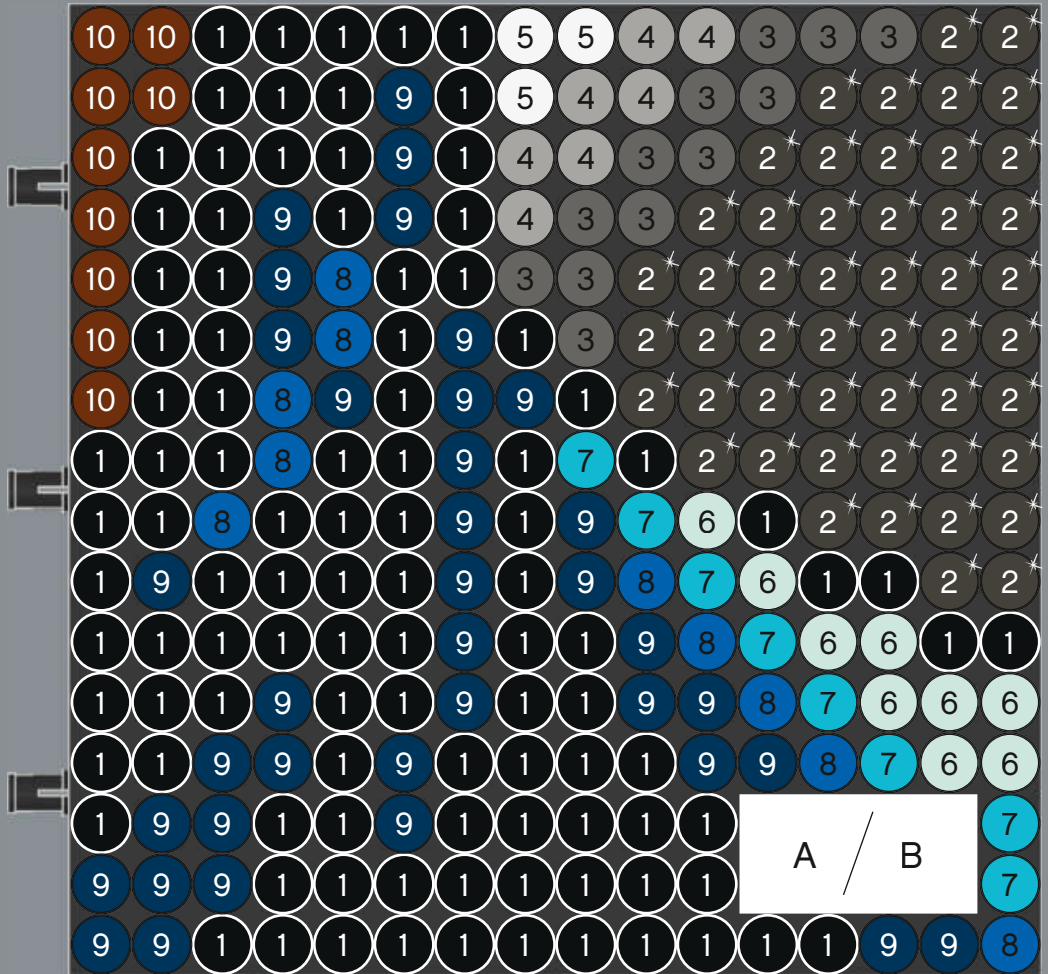

Tip: Before you start, arrange your colour palette to keep track of your colours and numbers, and sort your tiles into small bowls.

A

B

C

A

B

C

24x