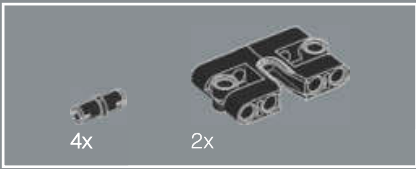

9

10

11

12

TWO ULTIMATE BUILDS

Combine 2 LEGO® Art Jim Lee Batman™ Collection sets into a Catwoman™ and Batman scene or combine 3 sets to create one striking Batman build. Scan the QR code to download the instructions on our website.