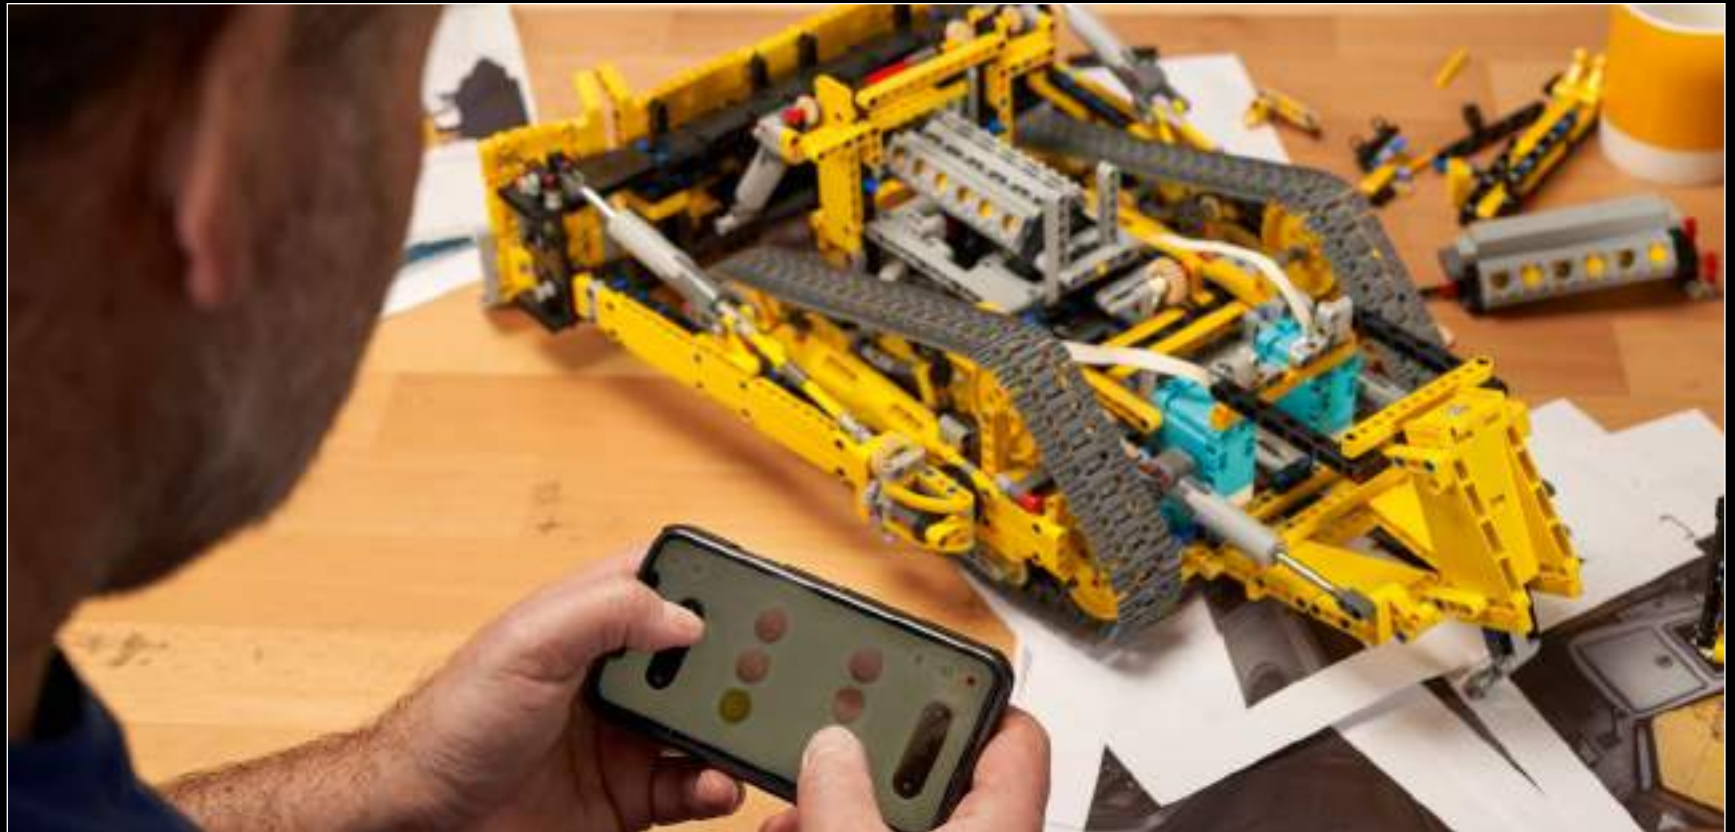

If you want to move lots of anything, then the best way to do it is with a Cat® Dozer. From large to smaller machines and for carrying out all types of tasks, there are more Cat® Dozers at work in the world than any other brand. The D11 is the biggest and most powerful dozer in the Cat® range and the perfect challenge to recreate in LEGO® Technic elements.

MAKING THE BEST EVEN BETTER

The D11 isn't only the largest and most powerful dozer in the Cat® range, it's also the most advanced. Innovative features such as a machine protection strategy, as well as a machine guidance system, ensure higher productivity and the ultimate performance. The latest technology provides the operator with full command of the dozer for safe and efficient operation. Likewise, the LEGO® Technic version of the Cat® Dozer is much more than just a static model.

CONTROL+ adds a whole new level of realism with lifelike driving and operating functions, accurate sound effects, authentic controls and real-time data feedback.

**MARKUS
KOSSMANN**
Design Master,
LEGO® Technic

BUILD FOR REAL

With over 20 years' experience of creating large-scale, complex construction vehicles in LEGO® Technic elements, Markus Kossmann was the perfect designer for this set. As always, the goal was to re-create as many of the features and functions from the real dozer as possible. This can be seen in the many small details and also in the way the model replicates the working movements of the real D11 using the CONTROL+ app.