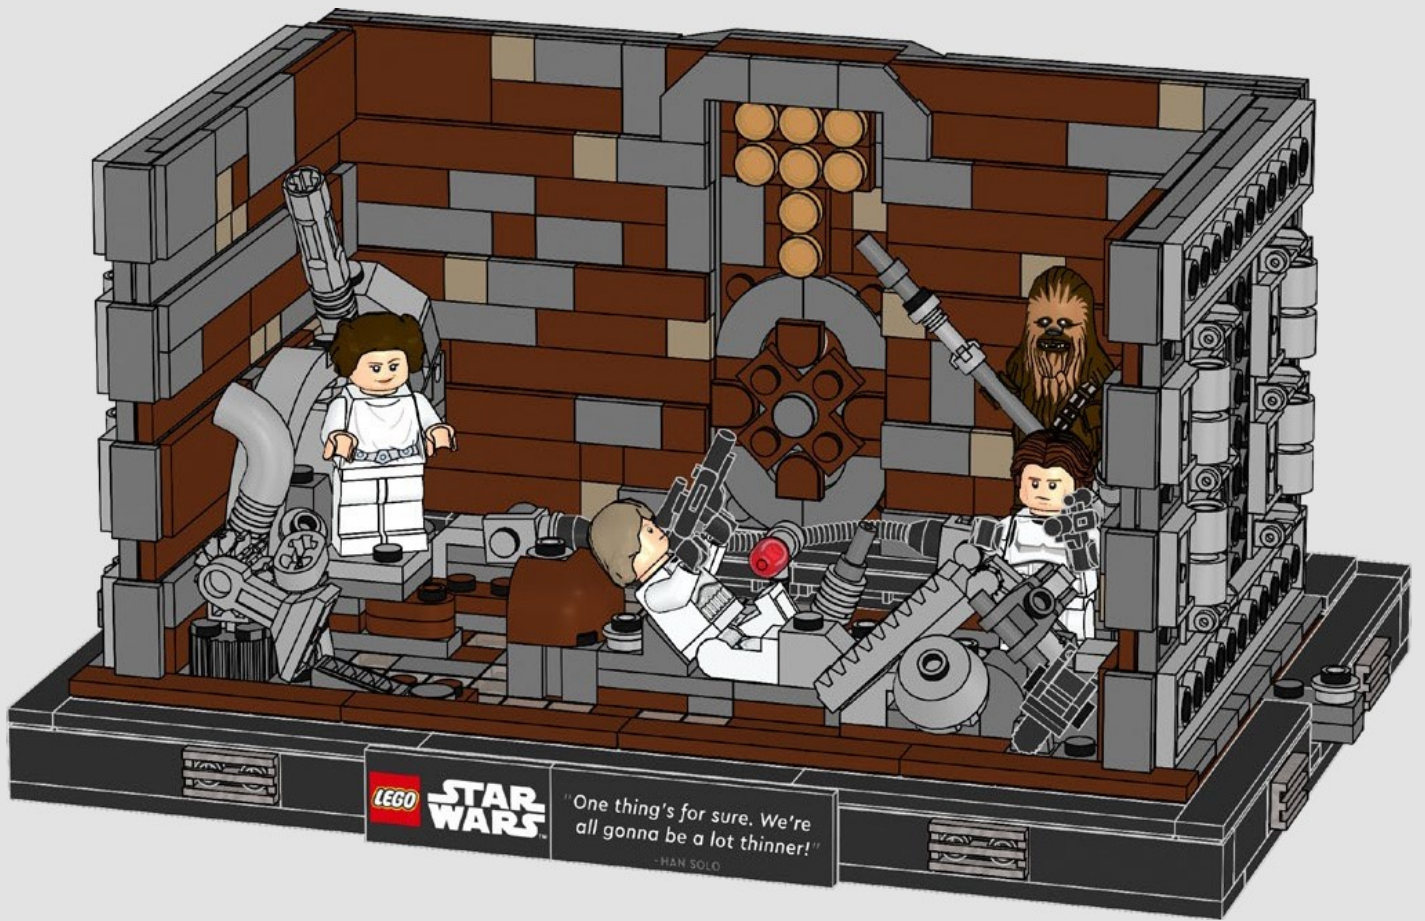

LEGO STAR WARS

"One thing's for sure. We're all gonna be a lot thinner!"

- HAN SOLO