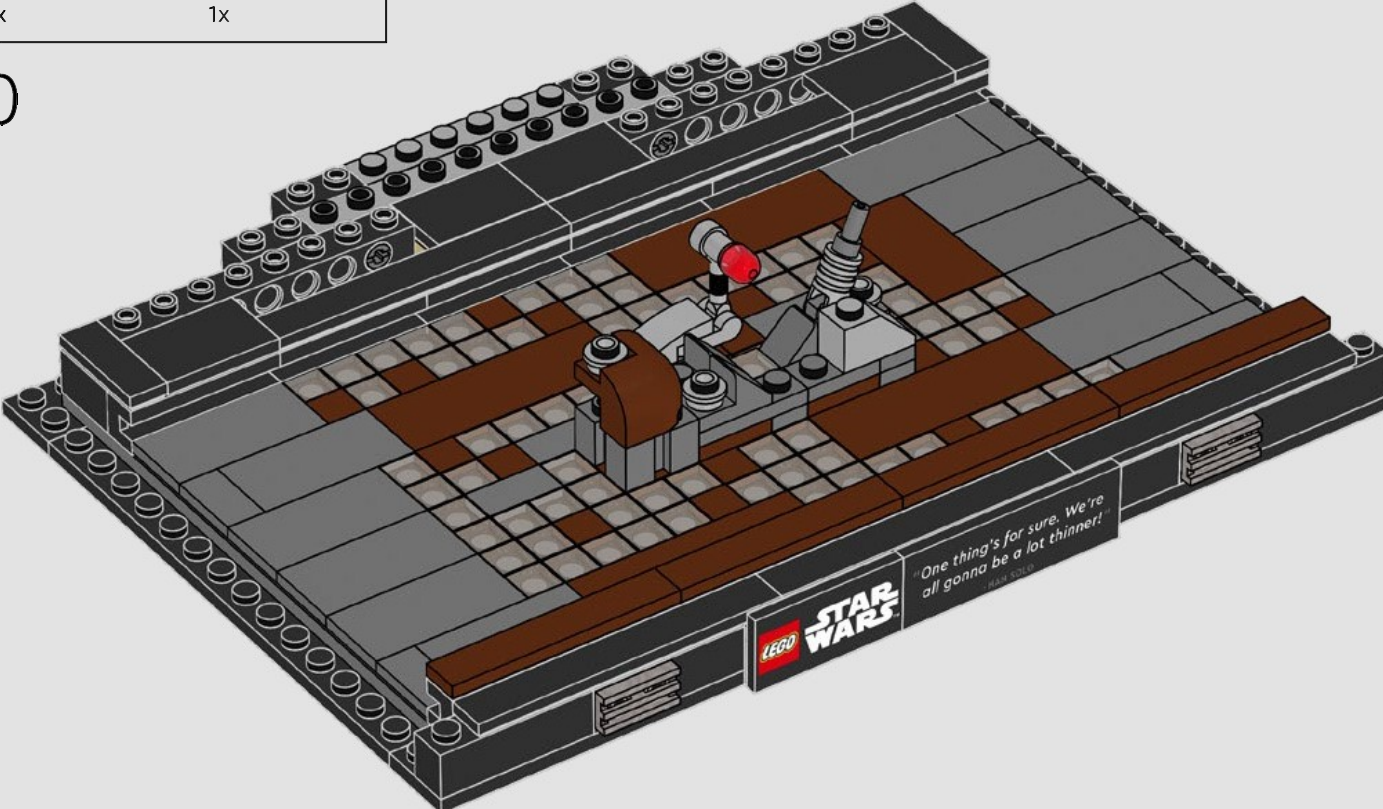

### A stinky secret side of the Death Star

The trash compactor is such a stark contrast to the otherwise clinically polished interior we see of the Death Star. It's also where our newly forged allies are thrust into an instant trial by fire and pushed to work together under extreme pressure. Naturally, tempers run high – a very nice hint at the adventures that lie ahead!

25

26

27

28

29

30

31

32