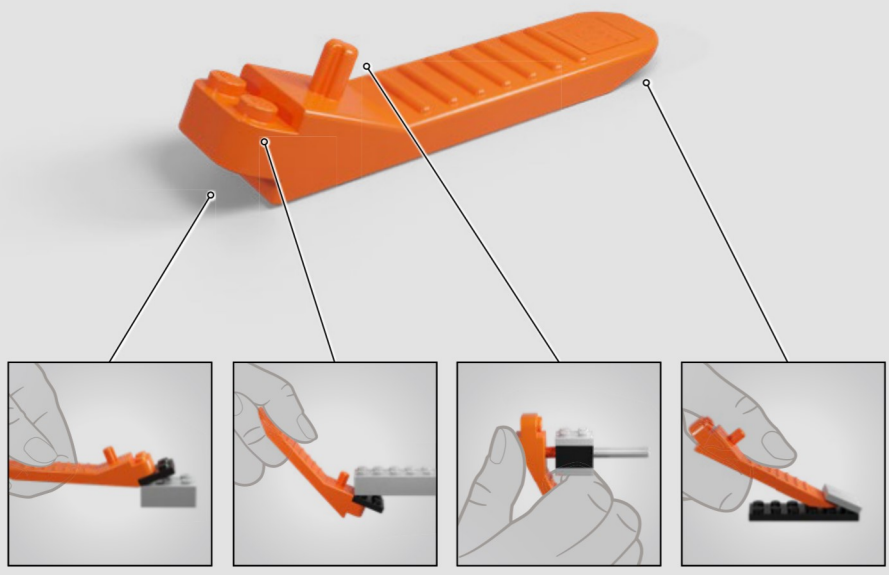

### A stinky secret side of the Death Star

The trash compactor is such a stark contrast to the otherwise clinically polished interior we see of the Death Star. It's also where our newly forged allies are thrust into an instant trial by fire and pushed to work together under extreme pressure. Naturally, tempers run high – a very nice hint at the adventures that lie ahead!

**"Listen to them. They're dying, Artoo."**

The diorama model lets you recreate the Rebels' hysterical escape with walls you can push in or release, the creepy dianoga lurking in the debris, and, of course, R2-D2 and C-3PO frantically working to hack the Death Star controls and shut down the compactor. (No minifigures were harmed during the making of this model.)