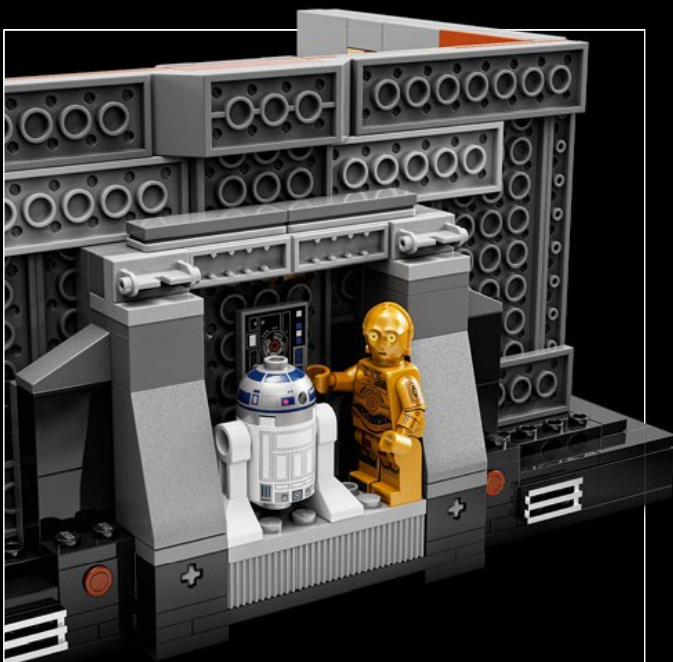

### 75339 Death Star™ Trash Compactor Diorama

As the heroes try to stave off their impending doom, they still find time for sarcastic bickering. And though R2-D2's quick wit saves the day, a devastated C-3PO mistakes his friends' cheering over the comlink as sounds of their frightful demise. We love the fun in the chaos.

### A stinky secret side of the Death Star

The trash compactor is such a stark contrast to the otherwise clinically polished interior we see of the Death Star. It's also where our newly forged allies are thrust into an instant trial by fire and pushed to work together under extreme pressure. Naturally, tempers run high – a very nice hint at the adventures that lie ahead!

**"Listen to them. They're dying, Artoo."**

The diorama model lets you recreate the Rebels' hysterical escape with walls you can push in or release, the creepy dianoga lurking in the debris, and, of course, R2-D2 and C-3PO frantically working to hack the Death Star controls and shut down the compactor. (No minifigures were harmed during the making of this model.)