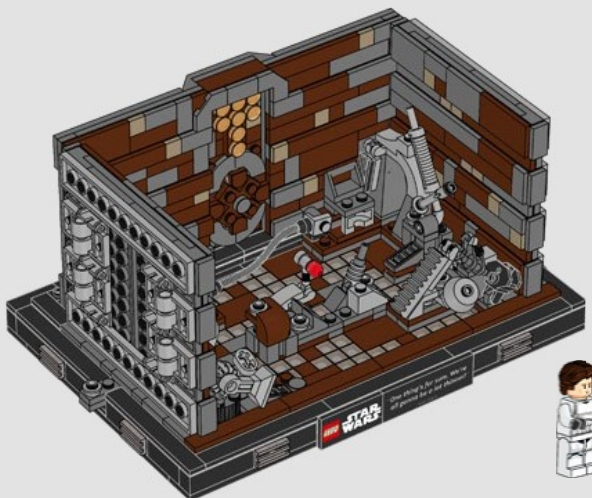

### A stinky secret side of the Death Star

The trash compactor is such a stark contrast to the otherwise clinically polished interior we see of the Death Star. It's also where our newly forged allies are thrust into an instant trial by fire and pushed to work together under extreme pressure. Naturally, tempers run high – a very nice hint at the adventures that lie ahead!

**"Listen to them. They're dying, Artoo."**

The diorama model lets you recreate the Rebels' hysterical escape with walls you can push in or release, the creepy dianoga lurking in the debris, and, of course, R2-D2 and C-3PO frantically working to hack the Death Star controls and shut down the compactor. (No minifigures were harmed during the making of this model.)