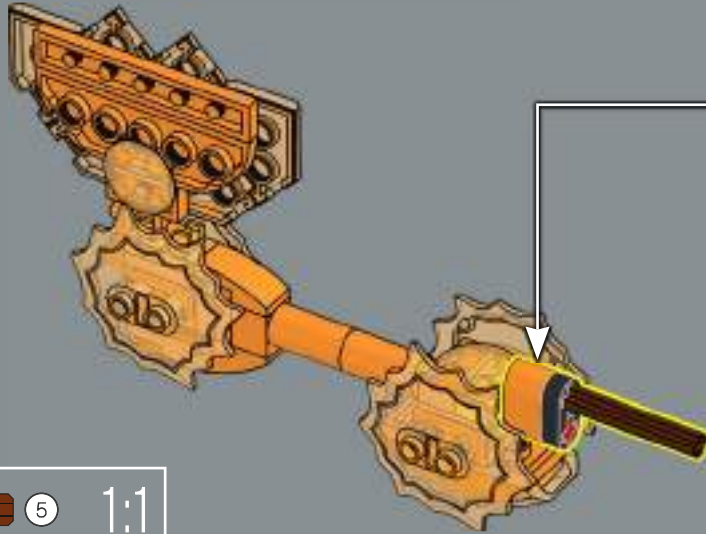

6

7

Optimus Prime only used his Energon  
Axe once in the original cartoon, but  
in other media he frequently uses it  
when duelling Megatron.

359

3

360

361

362