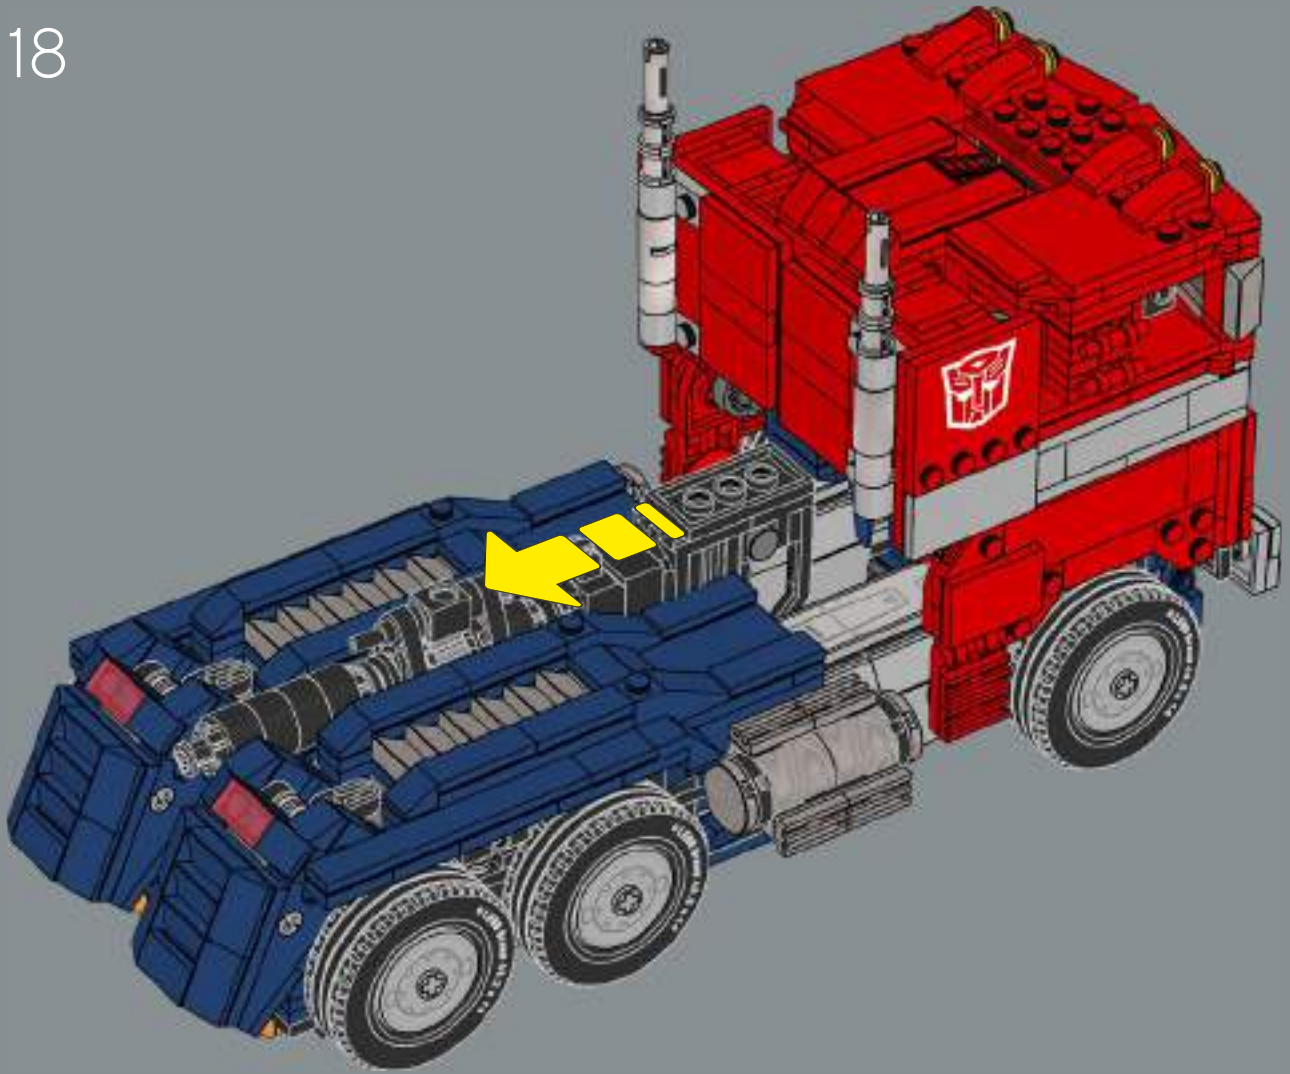

18

Optimus Prime's blaster is the only accessory in this LEGO® set that was included in the original toy, so it is also incorporated into the vehicle mode.