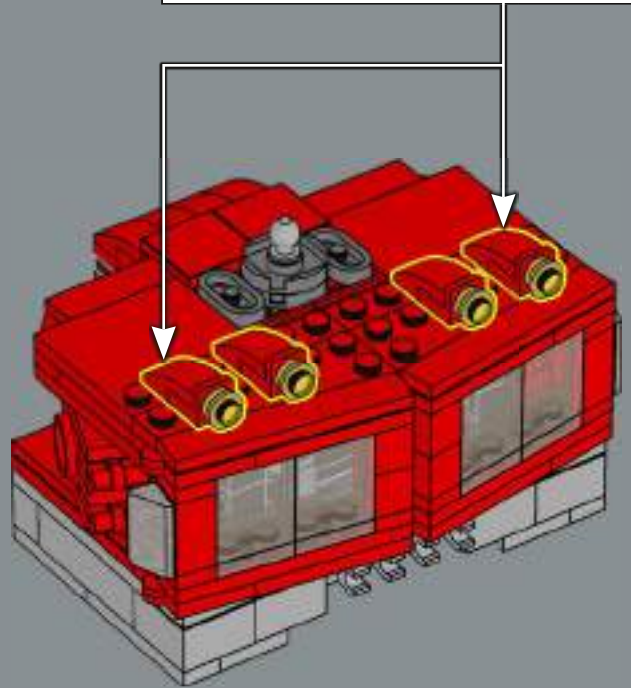

2x

1x

1x

2x

48

49

50

The original Generation 1 Optimus Prime toy was released in 1984 in the US. The design of the toy itself was originally named "Battle Convoy."