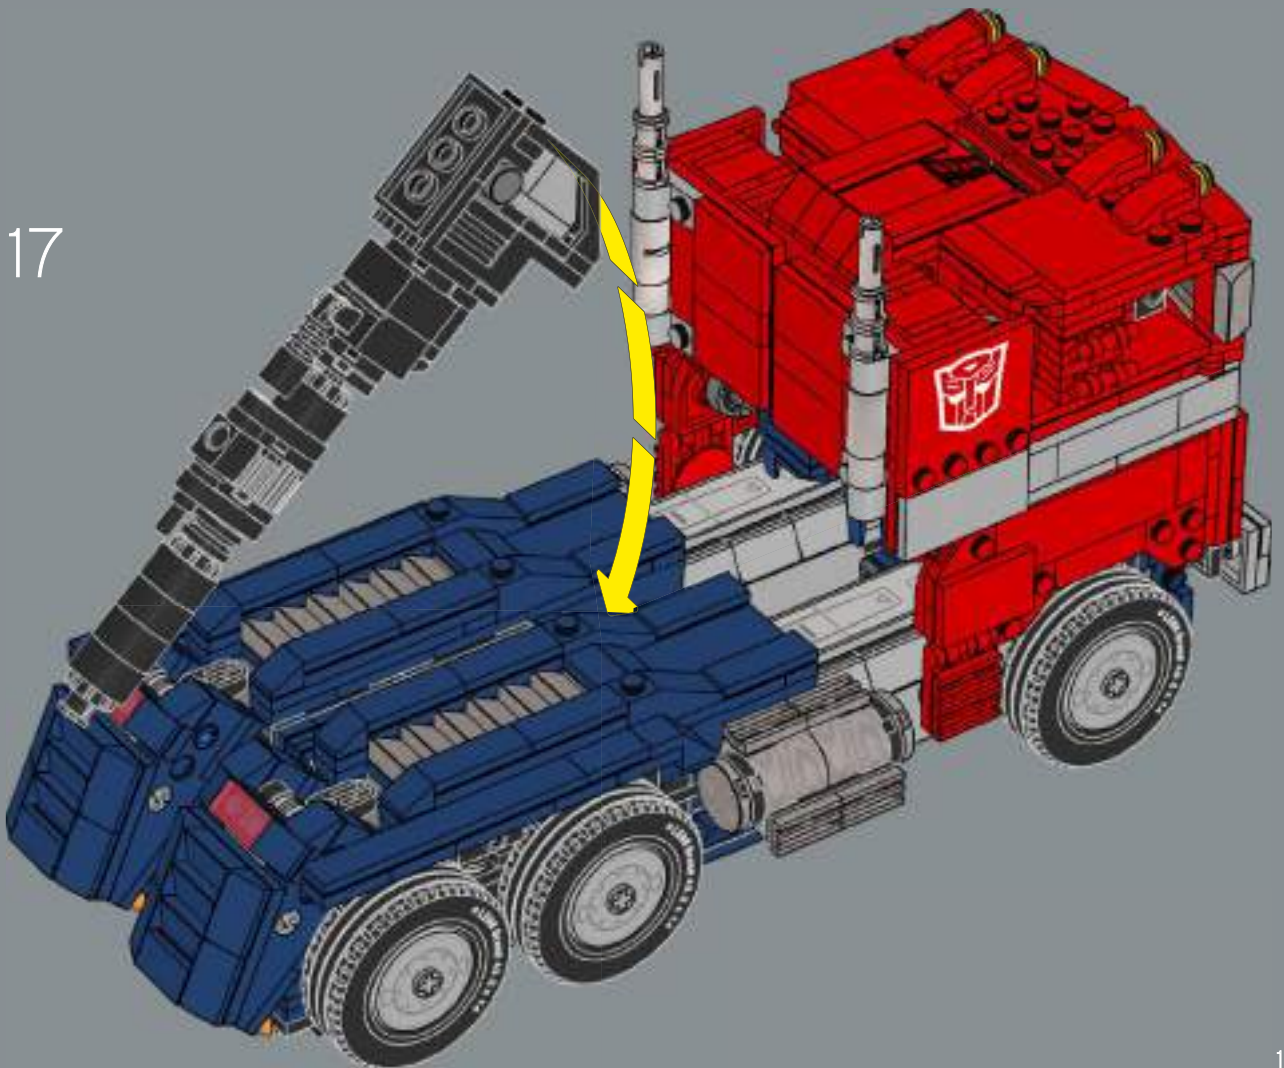

18

Optimus Prime's blaster is the only accessory in this LEGO® set that was included in the original toy, so it is also incorporated into the vehicle mode.