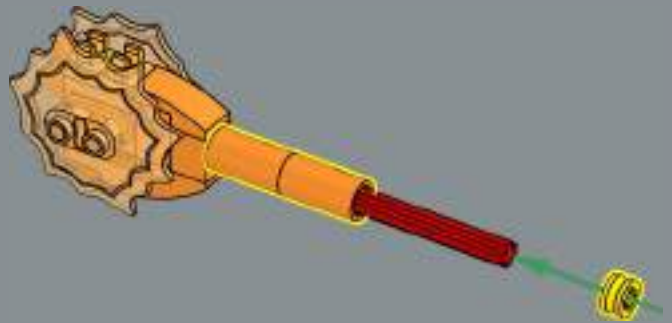

356

Optimus Prime first used his iconic Energon Axe in his duel with Megatron atop the Sherman Dam in the G1 episode "More than Meets the Eye, Part 2."

357

1

2

3

4

5