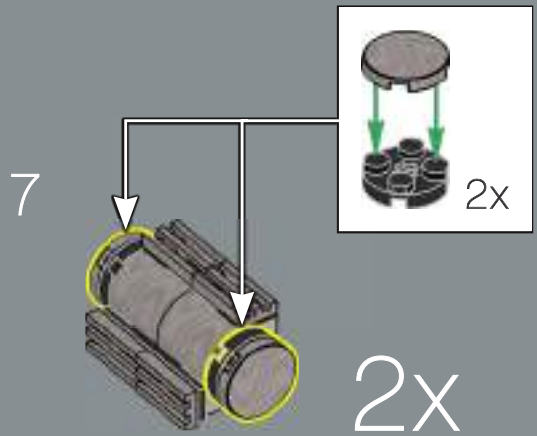

210

211

212

213

214

Silver drum-lacquered LEGO® elements were added to the face plate, shin vents, fuel tanks and side mirrors to match the feel of the original toy, which had chromed details.

215

216