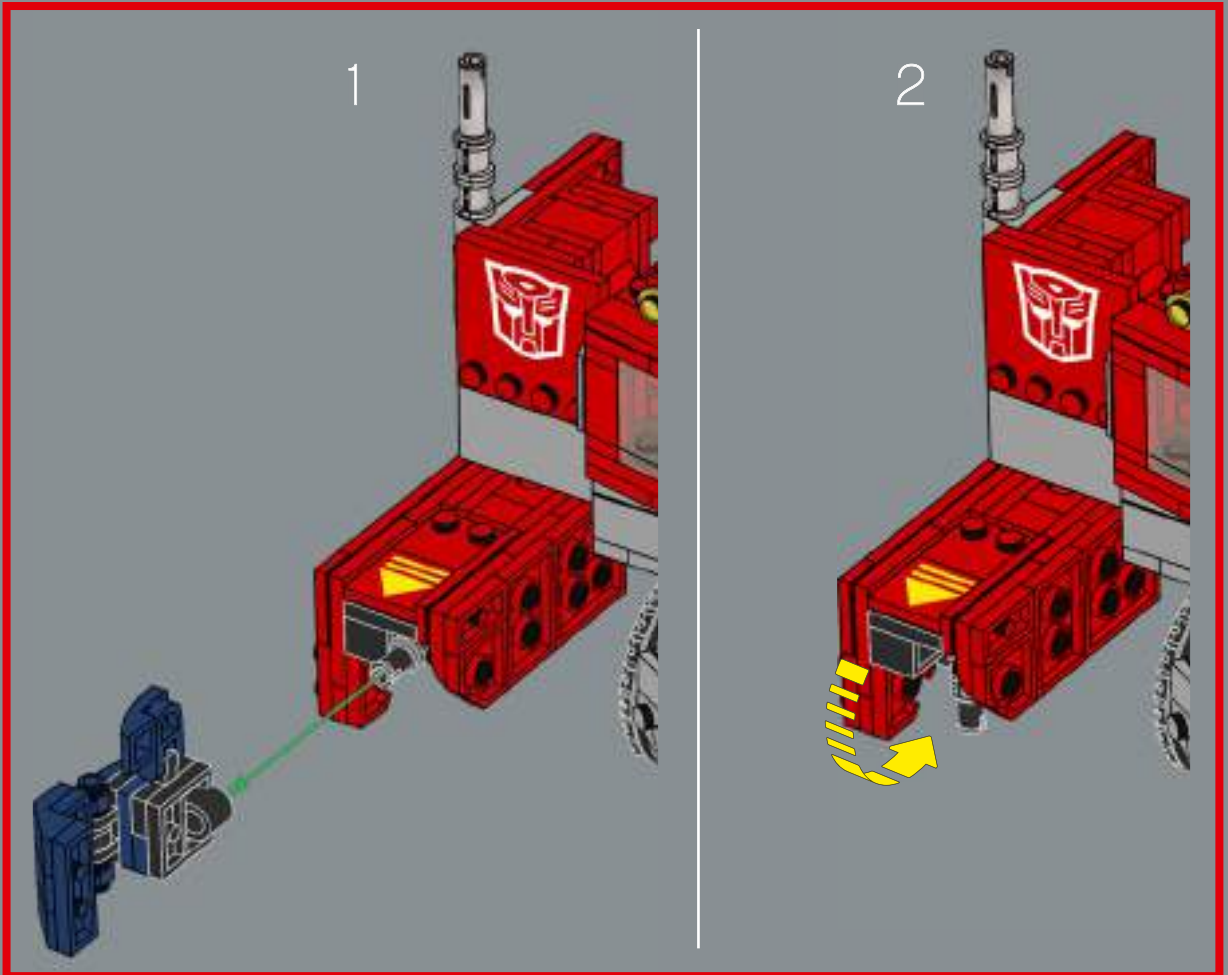

6

7

Optimus Prime only used his Energon  
Axe once in the original cartoon, but  
in other media he frequently uses it  
when duelling Megatron.

359

3

360

361

362