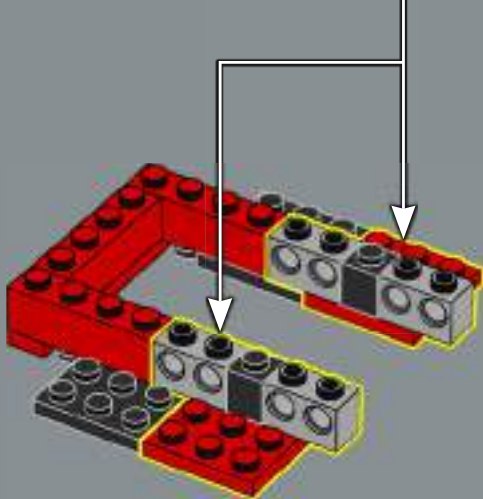

382

383

384

385

The jetpack is based on Sideswipe's jetpack from the G1 cartoon. Optimus Prime borrowed it in the episode "More than Meets the Eye, Part 3" to pursue the Decepticon space cruiser *Victory*.