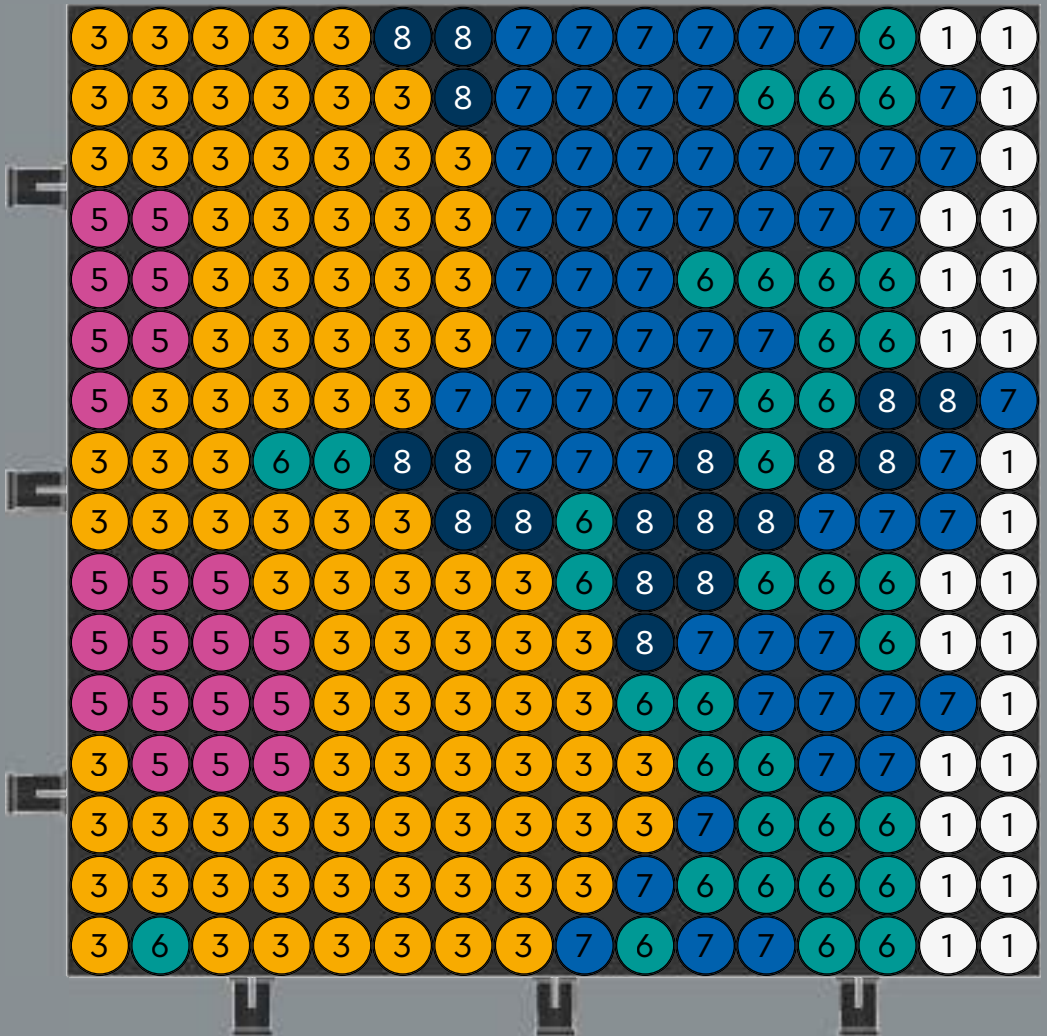

NEED INSPIRATION?

Scan the QR code to download a free inspirational gallery with 12 extra motifs. Enjoy!

LEGO.com/Art-31207

A

B

C

A

B