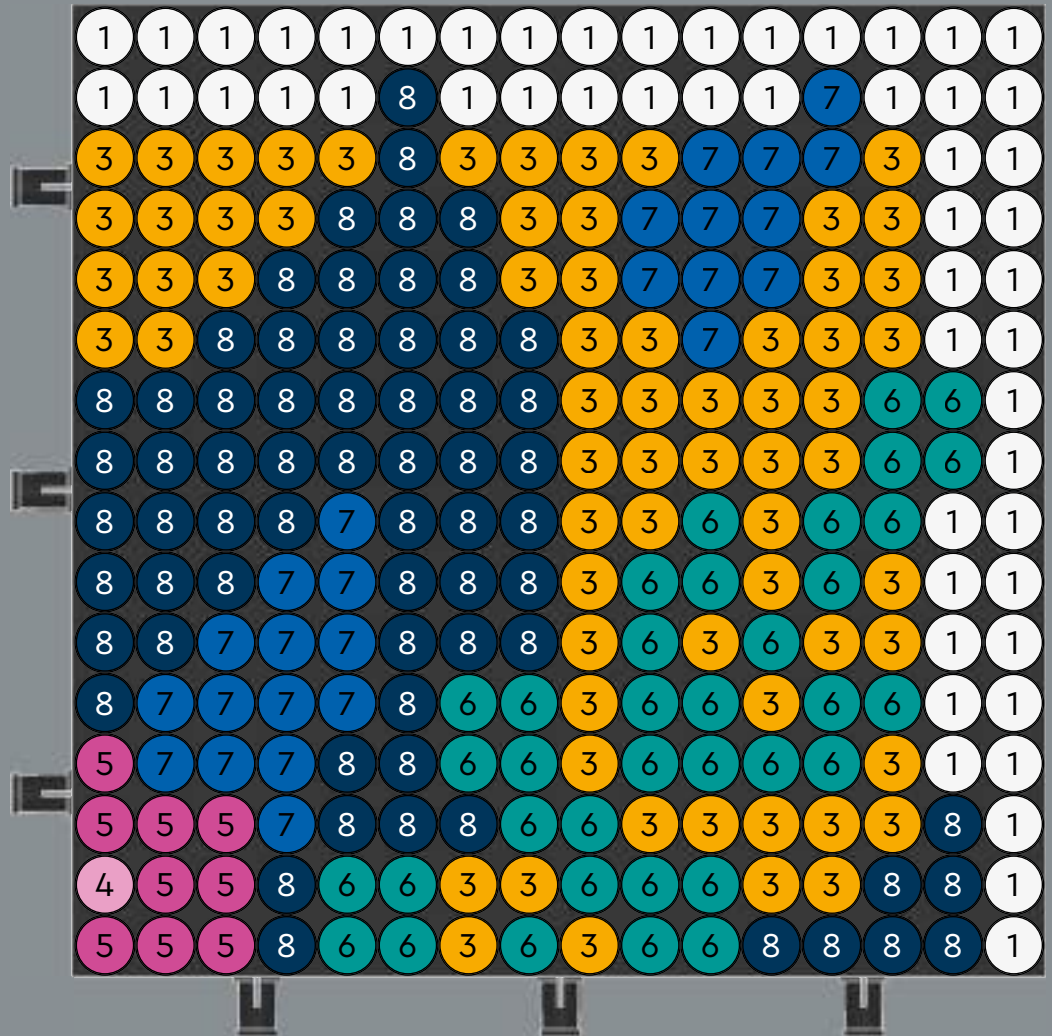

NEED INSPIRATION?

Scan the QR code to download a free inspirational gallery with 12 extra motifs. Enjoy!

LEGO.com/Art-31207

A

B

C

A

B