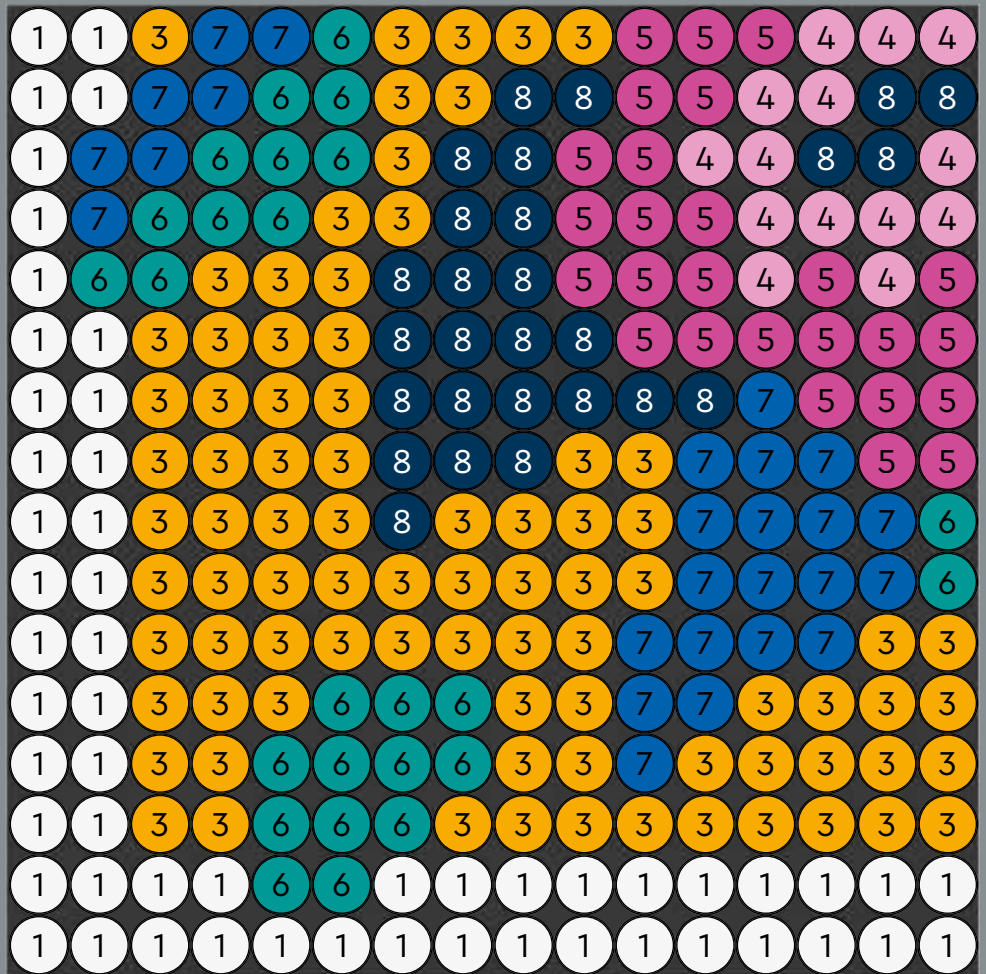

NEED INSPIRATION?

Scan the QR code to download a free inspirational gallery with 12 extra motifs. Enjoy!

LEGO.com/Art-31207

A

B

C

A

B

C

A/B/C

20x

1

A/B/C

2

3

4