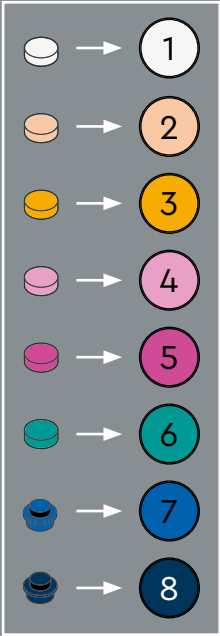

EXPLORE YOUR VARIATIONS

- No two flowers look the same. Nature is an ever-evolving work of art, and so is your Floral Art set. The black brick separator and small turquoise tile remover make it easy to remove and replace the tiles on your LEGO® plates. Be inspired by your favourite places in nature, season or occasion. Change it to suit your home decor from one room to the next and play with a variety of different colour combinations.

NEED INSPIRATION?

Scan the QR code to download a free inspirational gallery with 12 extra motifs. Enjoy!

LEGO.com/Art-31207

A

B

C

A

B

C

A/B/C

20x

1

A/B/C

2

3

4