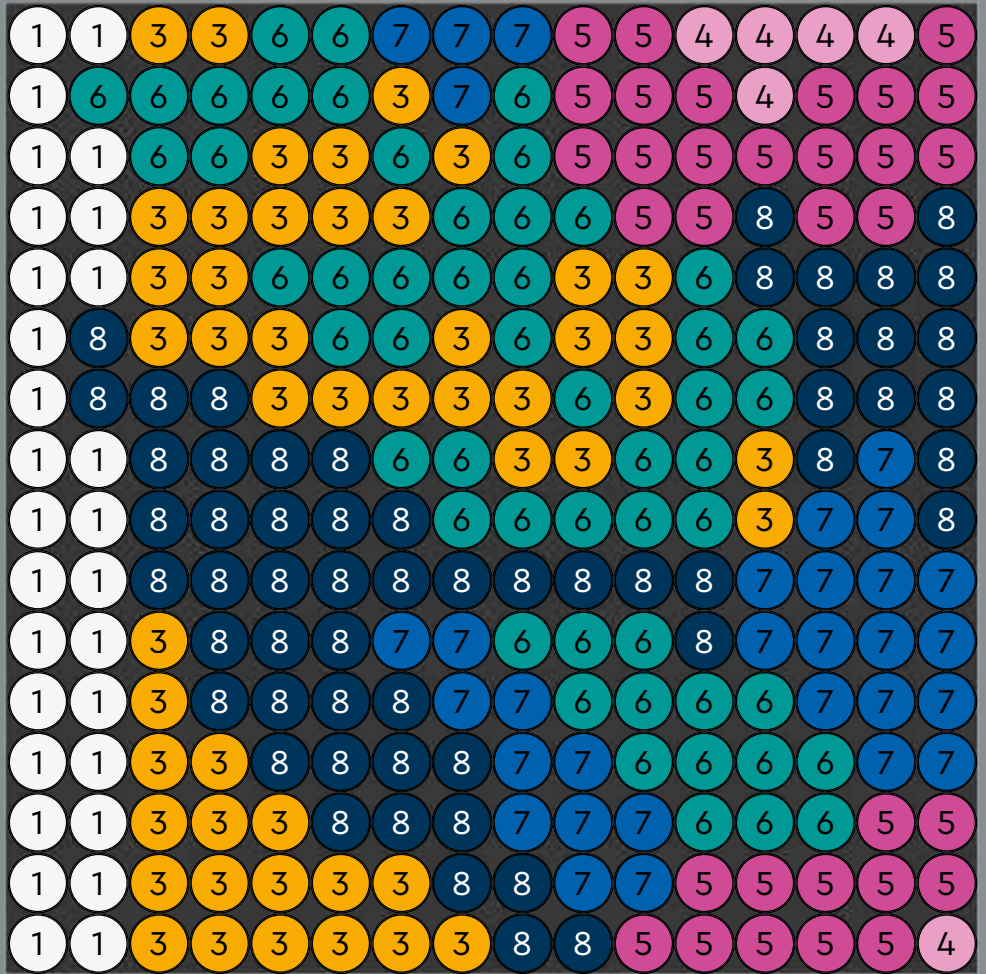

NEED INSPIRATION?

Scan the QR code to download a free inspirational gallery with 12 extra motifs. Enjoy!

LEGO.com/Art-31207

A

B

C

A

B

C

A/B/C

20x

1

A/B/C

2

3

4