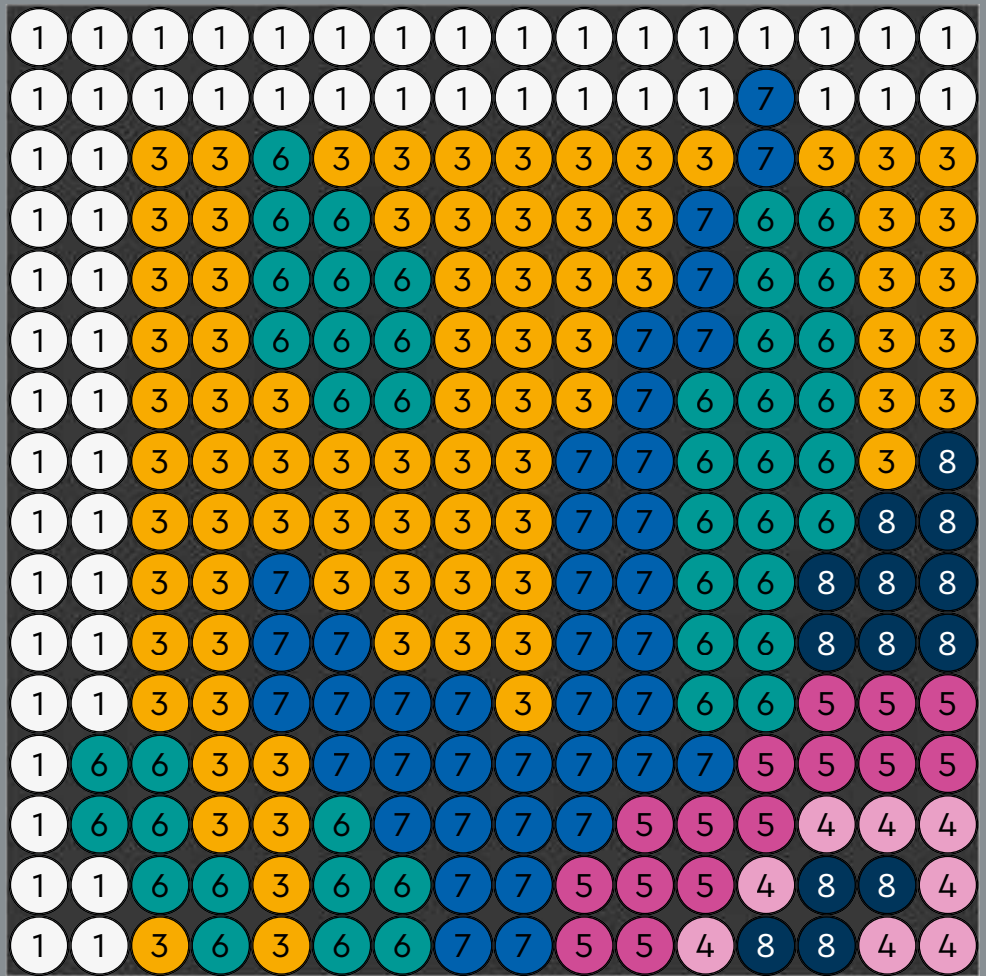

NEED INSPIRATION?

Scan the QR code to download a free inspirational gallery with 12 extra motifs. Enjoy!

LEGO.com/Art-31207

A

B

C

A

B

C

A/B/C

20x

1

A/B/C

2

3

4