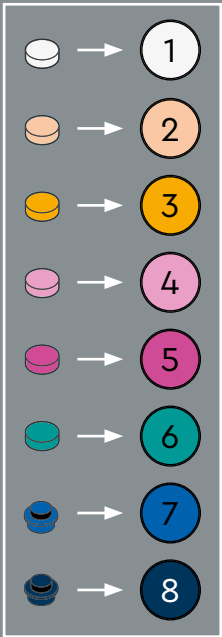

EXPLORE YOUR VARIATIONS

- No two flowers look the same. Nature is an ever-evolving work of art, and so is your Floral Art set. The black brick separator and small turquoise tile remover make it easy to remove and replace the tiles on your LEGO® plates. Be inspired by your favourite places in nature, season or occasion. Change it to suit your home decor from one room to the next and play with a variety of different colour combinations.

NEED INSPIRATION?

Scan the QR code to download a free inspirational gallery with 12 extra motifs. Enjoy!

LEGO.com/Art-31207

A

B

C

A

B

C

A/B/C

20x

1

A/B/C

2

3

4