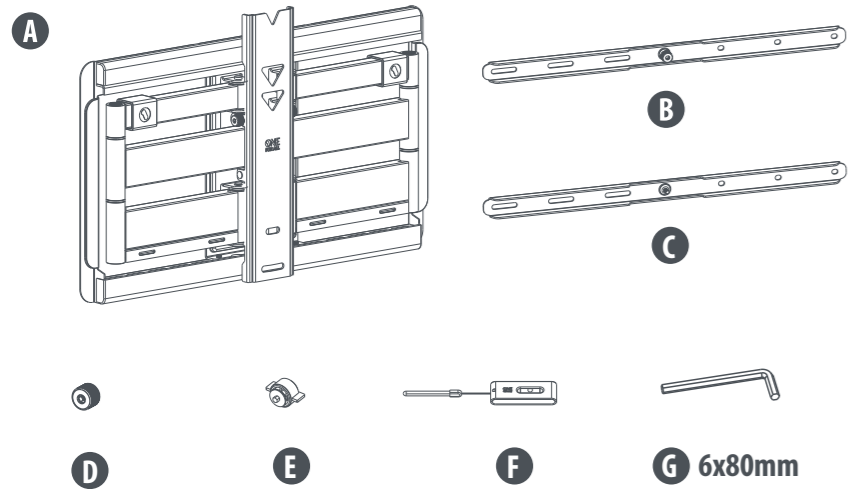

ONE
FOR ALL

Universal
600 x 400 max

Package M

- M-A 4 x M5x14mm
- M-B 4 x M6x14mm
- M-C 4 x M6x30mm
- M-D 4 x M8x30mm
- M-E 4 x M8x50mm
- M-F 4 x D6
- M-G 8 x ø15xø8x5mm
- M-H 8 x ø15xø8x15mm

Package W

- W-A 6 x ST8x90mm
- W-B 6 x ø10x50mm
- W-C 6 x D8