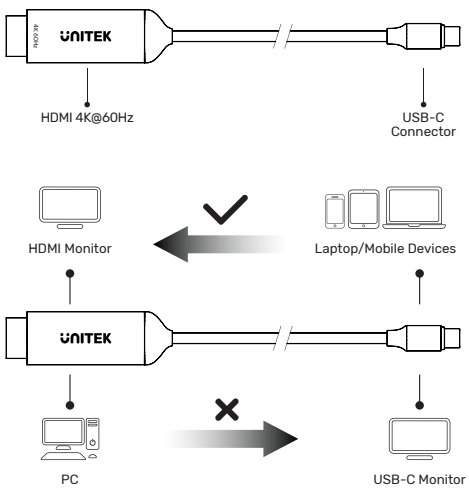

Product Overview

Attached Cable: 1.8M

English User Manual

Package Contents

- USB-C to HDMI 4K Cable
- User Manual

⚠ Safety Notes

ⓘ Warranty Disclaimer

Technical Data

Compatibility	USB-C port
Systems Supported (PC, Laptop & Tablet)	Windows XP or later ver. Mac OS X or later ver. Linux
HDMI Output	4K@60Hz

ⓘ Note

To use the HDMI function, the device must support DisplayPort Alternate Mode or Thunderbolt3 technology.

Service and Support

Further support information can be found here: www.unitek-products.com
Email: support@unitek-products.com

中文繁體 使用說明

包裝內容

- USB-C to HDMI 4K Cable
- 使用說明

⚠ 安全須知

- 請勿嘗試自行維修或修理產品，建議將工作交給符合資格的專業技師。
- 如果設備損壞，請勿打開或繼續操作。
- 請勿以任何方式改造此產品。這樣做會使保費失效。
- 請將此產品與所有電子產品一樣，放在兒童接觸不到的地方！

ⓘ 免責聲明

對於因不正確的安裝、不正確的產品使用，或不遵守操作說明和/或安全說明而導致的損壞，UNITEK不承擔任何責任，也不提供任何保證。

技術數據

兼容性	USB-C 端口
系統支援 (PC, 筆記本電腦和平板電腦)	Windows XP or later ver. Mac OS X or later ver. Linux
HDMI輸出	4K@60Hz

ⓘ 注意

要使用 HDMI 功能，設備必須支持 DisplayPort Alternate 模式或 Thunderbolt3 技術。

服務與支援

有關更多支持信息，請瀏覽：www.unitek-products.com
電郵：support@unitek-products.com

帶有打叉帶輪的垃圾桶符號表示該設備不得與其他垃圾一起處理，應根據當地政府指示在特殊容器中處理。

Čeština Návod k použití

Obsah balení

- UUSB-C to HDMI 4K Cable
- Návod k použití

⚠ Bezpečnostní pokyny

- Do výrobku samovolně nezasahujte a neopravujte ho. Veškeré úkony údržby přenechejte příslušnému odbornému personálu.
- Výrobek neotvírejte a v případě poškození jím dále nepoužívejte.
- Na výrobku neprovádějte žádné změny. Tím zanikají veškeré záručky ze záruky.
- Tento produkt, stejně jako všechny ostatní elektrické produkty, nepatří do rukou dětí!

ⓘ Vyloučení záruky

Technické údaje

Kompatibilita	Přípojka USB-C
Požadavky na systém (PC, notebook a tablet)	Windows XP or later ver. Mac OS X or later ver. Linux
Výstup HDMI	4K@60Hz

ⓘ Poznámka

Pro použití funkce HDMI musí přístroj podporovat DisplayPort-Alternate-Mode nebo technologii Thunderbolt3.

Servis a podpora

Další podpurné informace naleznete na adrese: www.unitek-products.com
E-mail: support@unitek-products.com

Deutsch Bedienungsanleitung

Packungsinhalt

- USB-C to HDMI 4K Cable
- Bedienungsanleitung

⚠ Sicherheitshinweise

- Versuchen Sie nicht, das Produkt selbst zu warten oder zu reparieren. Überlassen Sie jegliche Wartungsarbeit dem zuständigen Fachpersonal.
- Öffnen Sie das Produkt nicht und betreiben Sie es bei Beschädigungen nicht weiter.
- Nehmen Sie keine Veränderungen am Gerät vor. Dadurch verlieren sie jegliche Gewährleistungsansprüche.
- Dieses Produkt gehört, wie alle elektrischen Produkte, nicht in Kinderhände!

ⓘ Haftungsausschluss

Technische Daten

Kompatibilität	USB-C-Anschluss
Systemvoraussetzung (PC, Laptop & Tablet)	Windows XP or later ver. Mac OS X or later ver. Linux
HDMI-Ausgang	4K@60Hz

ⓘ Hinweis

Für die Verwendung der HDMI-Funktion muss das Gerät DisplayPort-Alternate-Mode oder Thunderbolt3-Technologie unterstützen.

Service und Support

Español Instrucciones de uso

Contenido del paquete

- USB-C to HDMI 4K Cable
- Instrucciones de uso