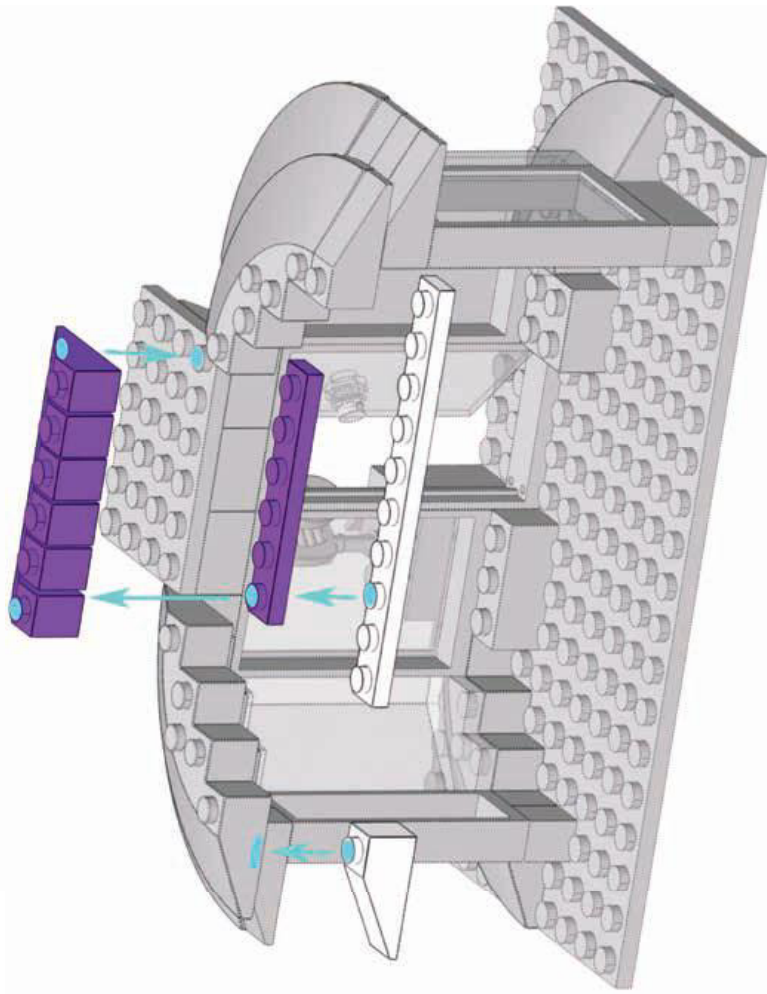

MANUAL
161⁺

Girls

6+ | KB0117

-  x1
-  x1
-  x1
-  x1

- x1
- x1
- x1
- x1
- x1

-  x1
-  x1
-  x1
-  x1
-  x1

-  x1
-  x1
-  x2
-  x1
-  x1
-  x1
-  x1

-  x1
-  x4
-  x1

12

-  x1
-  x1
-  x1
-  x1
-  x6

13

-  x2
-  x2
-  x4

15

-  x1
-  x1
-  x1
-  x1

14

-  x2
-  x2
-  x1

-  x1
-  x1

-  1x6
-  x1
-  x1
-  x1
-  x2

-  2x2 **x1**
-  **x1**
-  **x2**
-  **x4**

-  x2
-  x2
-  x1
-  x1
-  x1
-  x1

- 1x6 purple Technic beam
 - 1x3 red Technic beam
 - 1x4 red Technic beam
 - 2x4 white Technic plate
 - 1x2 white Technic Technic connector
 - 1x2 white Technic Technic connector
 - 1x4 white Technic Technic connector
 - 1x4 white Technic Technic connector
- x1 x1 x1 x2 x1 x1 x2 x1