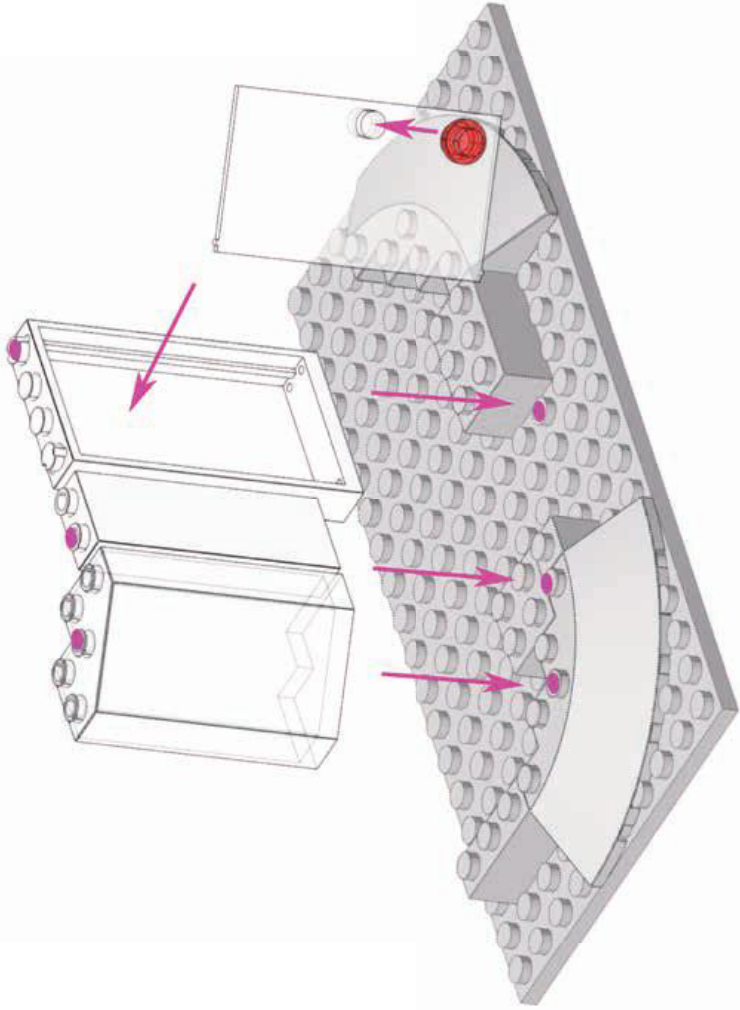

MANUAL
161⁺

Girls

6+ | KB0117

-  x1
-  x1
-  x1
-  x1

- x1
- x1
- x1
- x1
- x1

-  x1
-  x1
-  x1
-  x1
-  x1

-  x1
-  x1
-  x2
-  x1
-  x1
-  x1
-  x1

-  x1
-  x4
-  x1

12

-  x1
-  x1
-  x1
-  x1
-  x6

13

-  x2
-  x2
-  x4

15

-  x1
-  x1
-  x1
-  x1

14

-  x2
-  x2
-  x1

-  x1
-  x1

-  1x6
-  x1
-  x1
-  x1
-  x2

-  2x2 **x1**
-  **x1**
-  **x2**
-  **x4**

-  x2
-  x2
-  x1
-  x1
-  x1
-  x1

- 1x6 purple Technic beam
 - 1x3 red Technic beam
 - 1x4 red Technic beam
 - 2x4 white Technic plate
 - 1x2 white Technic Technic connector
 - 1x2 white Technic Technic connector
 - 1x4 white Technic Technic connector
 - 1x4 white Technic Technic connector
- x1 x1 x1 x2 x1 x1 x2 x1