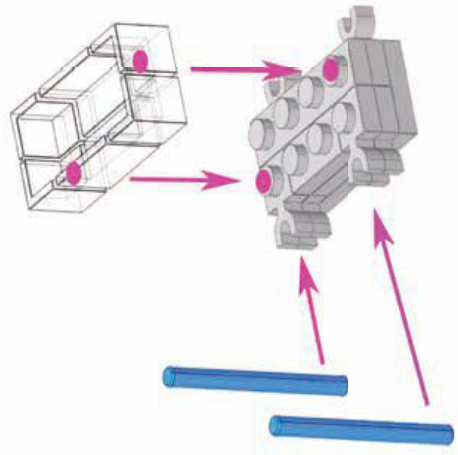

MANUAL
161⁺

Girls

6+ | KB0117

-  x1
-  x1
-  x1
-  x1

- x1
- x1
- x1
- x1
- x1

-  x1
-  x1
-  x1
-  x1
-  x1

-  x1
-  x1
-  x2
-  x1
-  x1
-  x1
-  x1

-  x1
-  x4
-  x1

12

-  x1
-  x1
-  x1
-  x1
-  x6

13

-  x2
-  x2
-  x4

15

-  x1
-  x1
-  x1
-  x1

14

-  x2
-  x2
-  x1

-  x1
-  x1

-  1x6
-  x1
-  x1
-  x1
-  x2

-  2x2 **x1**
-  **x1**
-  **x2**
-  **x4**

-  x2
-  x2
-  x1
-  x1
-  x1
-  x1

- 1x6 purple Technic beam
 - 1x3 red Technic beam
 - 1x4 red Technic beam
 - 2x4 white Technic plate
 - 1x2 white Technic Technic connector
 - 1x2 white Technic Technic connector
 - 1x4 white Technic Technic connector
 - 1x4 white Technic Technic connector
- x1 x1 x1 x2 x1 x1 x2 x1