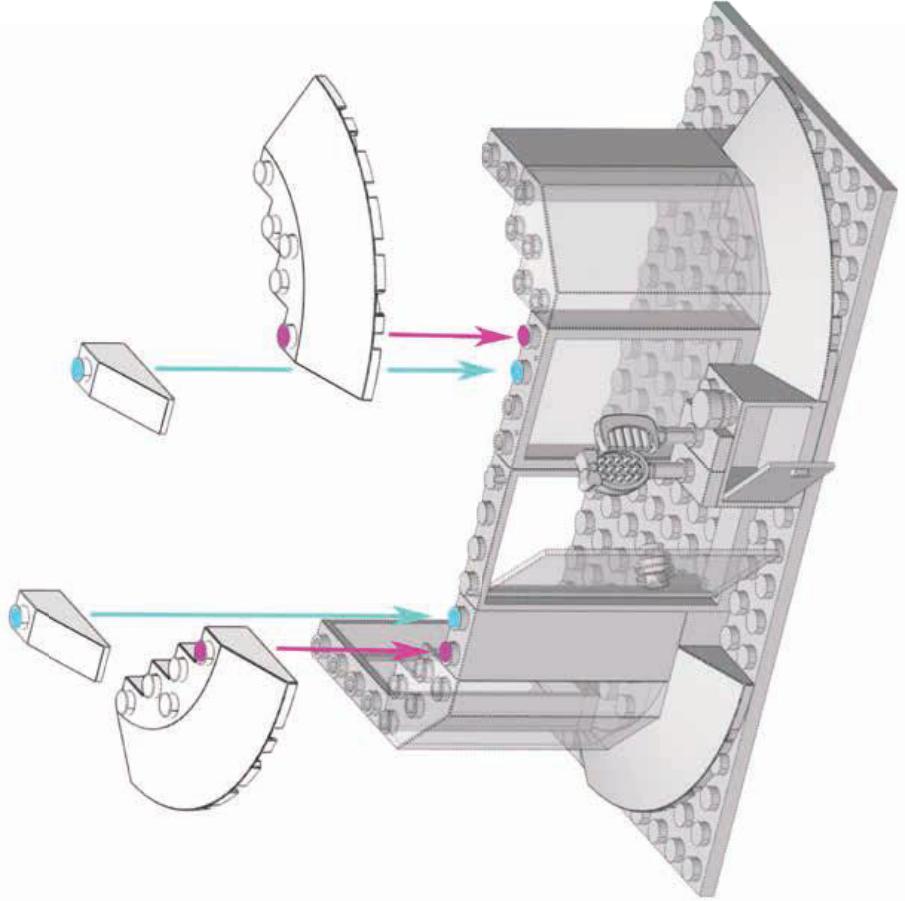

MANUAL
161⁺

Girls

6+ | KB0117

-  x1
-  x1
-  x1
-  x1

- x1
- x1
- x1
- x1
- x1

-  x1
-  x1
-  x1
-  x1
-  x1

-  x1
-  x1
-  x2
-  x1
-  x1
-  x1
-  x1

-  x1
-  x4
-  x1

12

-  x1
-  x1
-  x1
-  x1
-  x6

13

-  x2
-  x2
-  x4

15

-  x1
-  x1
-  x1
-  x1

14

-  x2
-  x2
-  x1

-  x1
-  x1

-  1x6
-  x1
-  x1
-  x1
-  x2

-  2x2 **x1**
-  **x1**
-  **x2**
-  **x4**

-  x2
-  x2
-  x1
-  x1
-  x1
-  x1

- 1x6 purple Technic beam
 - 1x3 red Technic beam
 - 1x4 red Technic beam
 - 2x4 white Technic plate
 - 1x2 white Technic Technic connector
 - 1x2 white Technic Technic connector
 - 1x4 white Technic Technic connector
 - 1x4 white Technic Technic connector
- x1 x1 x1 x2 x1 x1 x2 x1