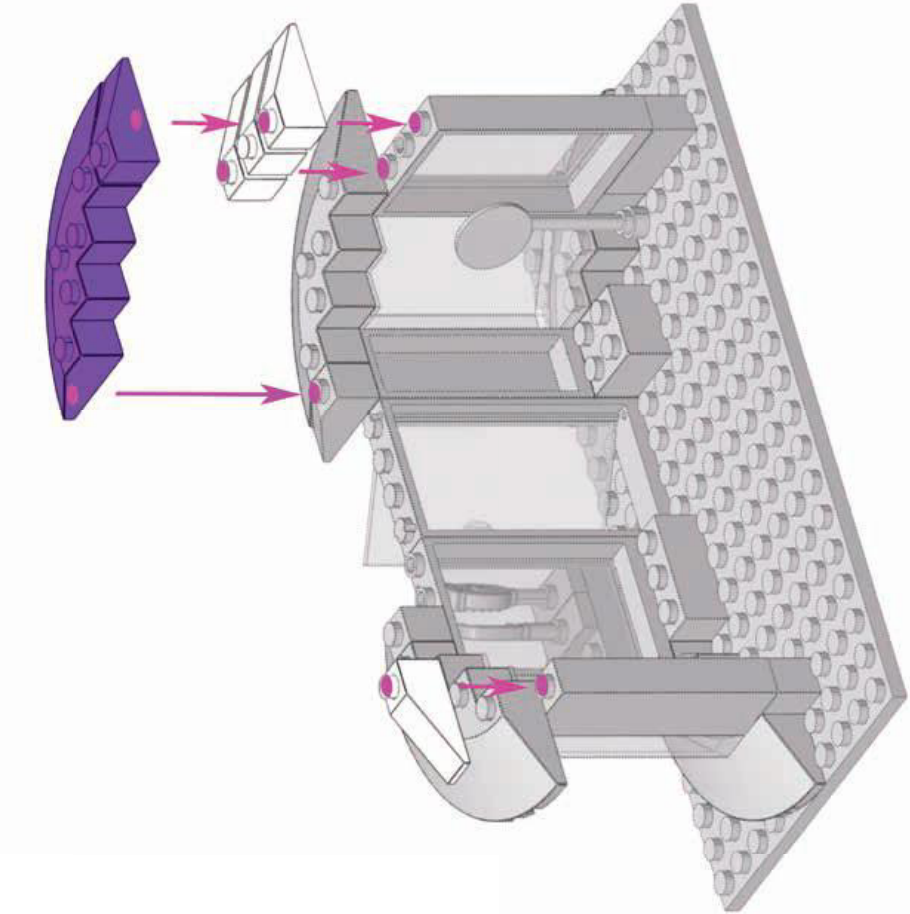

MANUAL
161⁺

Girls

6+ | KB0117

-  x1
-  x1
-  x1
-  x1

- x1
- x1
- x1
- x1
- x1

-  x1
-  x1
-  x1
-  x1
-  x1

-  x1
-  x1
-  x2
-  x1
-  x1
-  x1
-  x1

-  x1
-  x4
-  x1

12

-  x1
-  x1
-  x1
-  x1
-  x6

13

-  x2
-  x2
-  x4

15

-  x1
-  x1
-  x1
-  x1

14

-  x2
-  x2
-  x1

-  x1
-  x1

-  1x6
-  x1
-  x1
-  x1
-  x2

-  2x2 **x1**
-  **x1**
-  **x2**
-  **x4**

-  x2
-  x2
-  x1
-  x1
-  x1
-  x1

- 1x6 purple Technic beam
 - 1x3 red Technic beam
 - 1x4 red Technic beam
 - 2x4 white Technic plate
 - 1x2 white Technic Technic connector
 - 1x2 white Technic Technic connector
 - 1x4 white Technic Technic connector
 - 1x4 white Technic Technic connector
- x1 x1 x1 x2 x1 x1 x2 x1