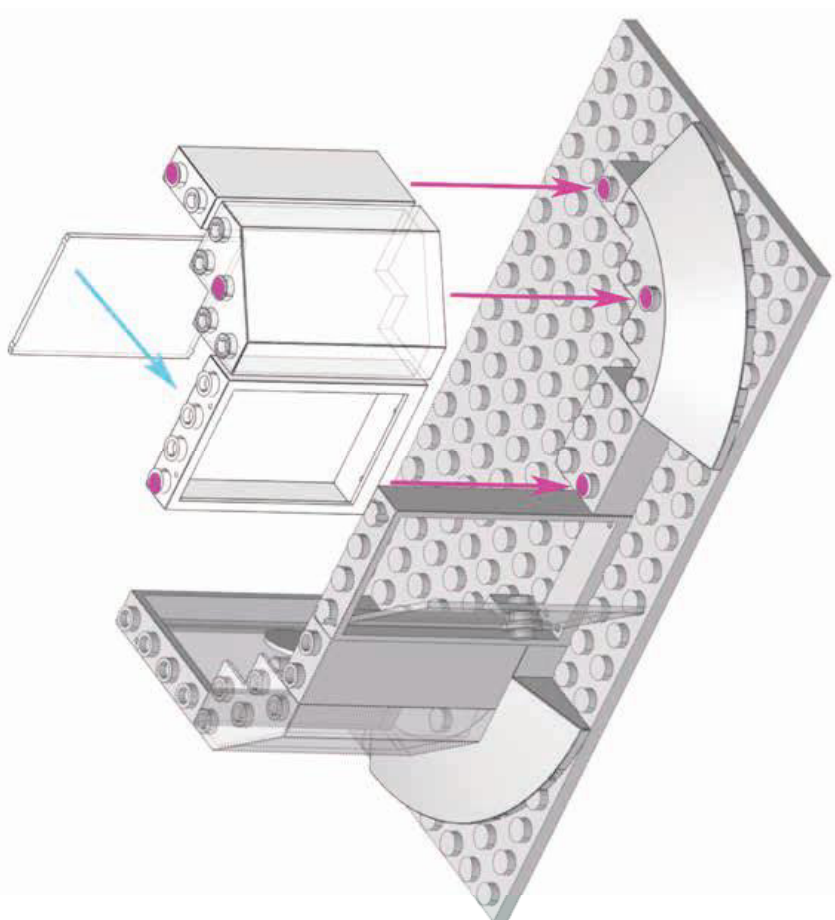

MANUAL
161⁺

Girls

6+ | KB0117

-  x1
-  x1
-  x1
-  x1

- x1
- x1
- x1
- x1
- x1

-  x1
-  x1
-  x1
-  x1
-  x1

-  x1
-  x1
-  x2
-  x1
-  x1
-  x1
-  x1

-  x1
-  x4
-  x1

-  x1
-  x1

-  1x6
-  x1
-  x1
-  x1
-  x2

-  2x2 **x1**
-  **x1**
-  **x2**
-  **x4**

-  x2
-  x2
-  x1
-  x1
-  x1
-  x1

- 1x6 purple Technic beam
 - 1x3 red Technic beam
 - 1x4 red Technic beam
 - 2x4 white Technic plate
 - 1x2 white Technic Technic connector
 - 1x2 white Technic Technic connector
 - 1x4 white Technic Technic connector
 - 1x4 white Technic Technic connector
- x1 x1 x1 x2 x1 x1 x2 x1