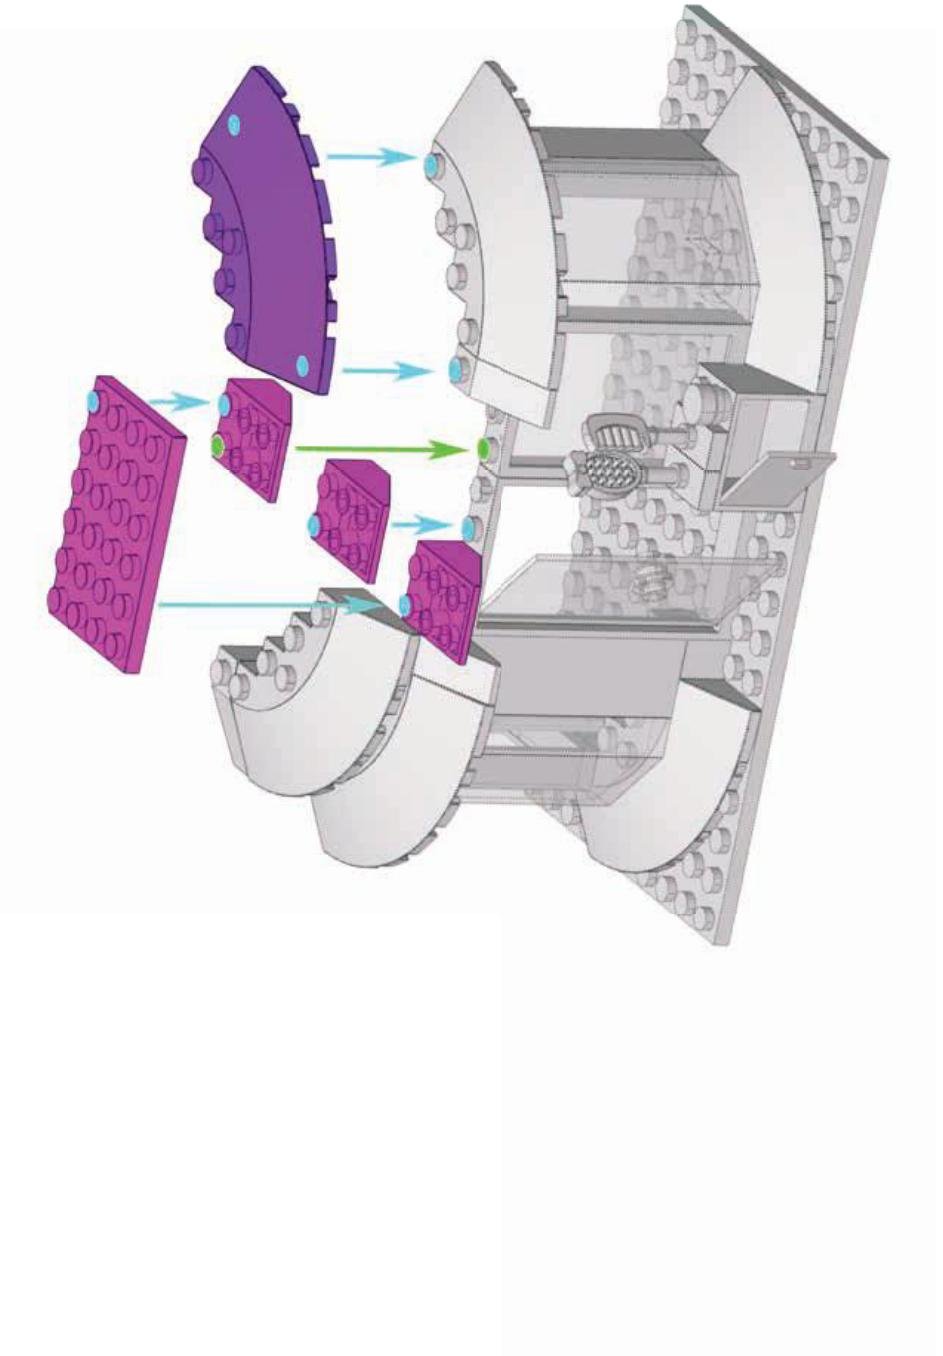

MANUAL
161⁺

Girls

6+ | KB0117

-  x1
-  x1
-  x1
-  x1

- x1
- x1
- x1
- x1
- x1

-  x1
-  x1
-  x1
-  x1
-  x1

-  x1
-  x1
-  x2
-  x1
-  x1
-  x1
-  x1

-  x1
-  x4
-  x1

12

-  x1
-  x1
-  x1
-  x1
-  x6

13

-  x2
-  x2
-  x4

15

-  x1
-  x1
-  x1
-  x1

14

-  x2
-  x2
-  x1

-  x1
-  x1

-  1x6
-  x1
-  x1
-  x1
-  x2

-  2x2 **x1**
-  **x1**
-  **x2**
-  **x4**

-  x2
-  x2
-  x1
-  x1
-  x1
-  x1

- 1x6 purple Technic beam
 - 1x3 red Technic beam
 - 1x4 red Technic beam
 - 2x4 white Technic plate
 - 1x2 white Technic Technic connector
 - 1x2 white Technic Technic connector
 - 1x4 white Technic Technic connector
 - 1x4 white Technic Technic connector
- x1 x1 x1 x2 x1 x1 x2 x1