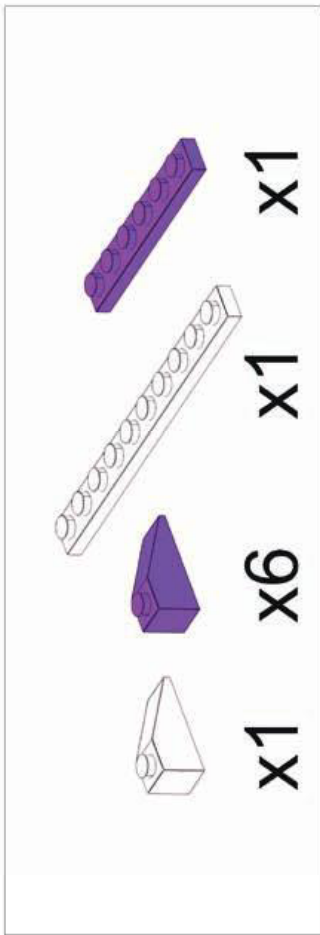

MANUAL
161⁺

Girls

6+ | KB0117

-  x1
-  x1
-  x1
-  x1

- x1
- x1
- x1
- x1
- x1

-  x1
-  x1
-  x1
-  x1
-  x1

-  x1
-  x1
-  x2
-  x1
-  x1
-  x1
-  x1

-  x1
-  x4
-  x1

12

-  x1
-  x1
-  x1
-  x1
-  x6

13

-  x2
-  x2
-  x4

15

-  x1
-  x1
-  x1
-  x1

14

-  x2
-  x2
-  x1

-  x1
-  x1

-  1x6
-  x1
-  x1
-  x1
-  x2

-  2x2 **x1**
-  **x1**
-  **x2**
-  **x4**

-  x2
-  x2
-  x1
-  x1
-  x1
-  x1

- 1x6 purple Technic beam
 - 1x3 red Technic beam
 - 1x4 red Technic beam
 - 2x4 white Technic plate
 - 1x2 white Technic Technic connector
 - 1x2 white Technic Technic connector
 - 1x4 white Technic Technic connector
 - 1x4 white Technic Technic connector
- x1 x1 x1 x2 x1 x1 x2 x1