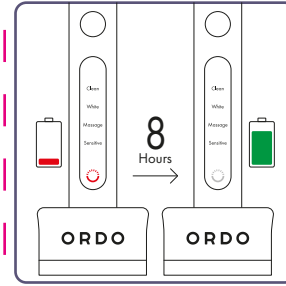

ORDO

SONIC+
ELECTRIC TOOTHBRUSH

User Guide

Brush Set-Up

Using Your Brush

Charging Your Brush

ORDO

Thanks for Joining