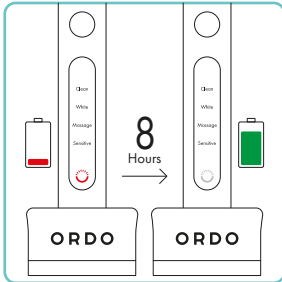

Charging Your Brush

ORDO

Thanks for Joining

Danke für Ihre Mitwirkung

Merci de nous rejoindre

Gracias por unirse

Bedankt voor het komen

Grazie per esserti unito a noi

Katıldığınız için teşekkürler

Takk for at du ble med

Tack för att ni kom!

Dziękujemy za dołączenie

Obrigado por se juntar a nós

Ευχαριστούμε για τη συμμετοχή

Благодарим за то, что вы с нами

نشكر متابعتكم

谢谢加入

More Information

Changing Your Brush Head

#ordolife