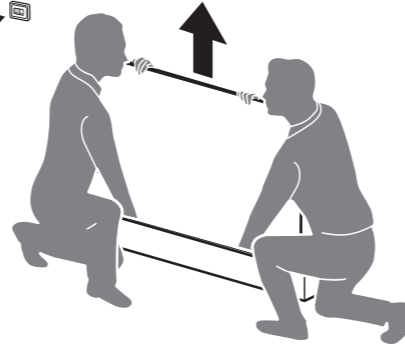

PHILIPS

Television

Quick Start Guide

9008 series

55"/65"

75"

55"/65" (M4xL20) : x4
75" (M5xL20) : x6

(EU) (UK)

Register to find out more and get support
www.philips.com/TVsupport

A 1a 55"

1b 65"/75"

2

3

4

R + L

55"/65"

75"

5

55"/65"

75"

6

i

AMBILIGHT tv