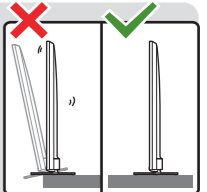

PHILIPS

Television

Quick Start Guide

9008 series

55"/65"

75"

55"/65" (M4xL20) : x4
75" (M5xL20) : x6

(EU) (UK)

Register to find out more and get support
www.philips.com/TVsupport

A 1a 55"

1b 65"/75"

2

3

4

R + L

55"/65"

75"

5

55"/65"

75"

6

i

AMBILIGHT tv