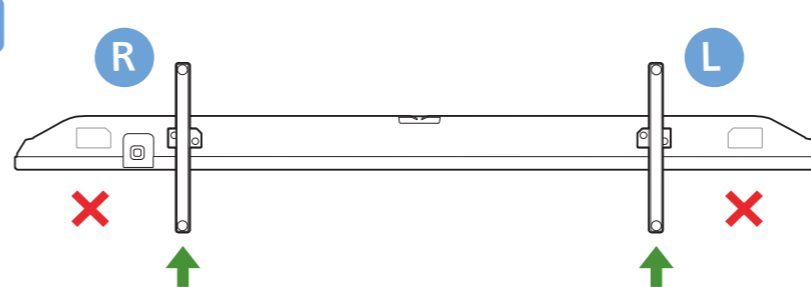

PHILIPS

Television

Quick Start Guide

9008 series

55"/65"

75"

55"/65" (M4xL20) : x4
75" (M5xL20) : x6

(EU) (UK)

Register to find out more and get support
www.philips.com/TVsupport

A 1a 55"

1b 65"/75"

2

3

4

R + L

55"/65"

75"

5

55"/65"

75"

6

i

AMBILIGHT tv