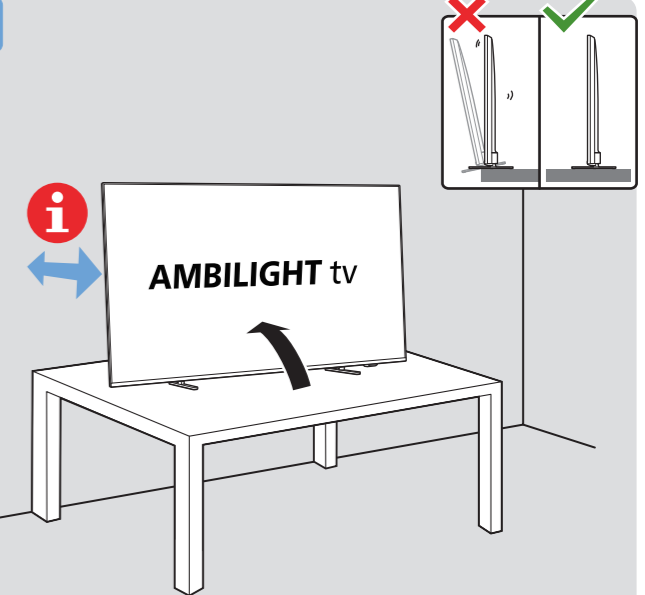

PHILIPS

Television

Quick Start Guide

9008 series

55"/65"

75"

55"/65" (M4xL20) : x4
75" (M5xL20) : x6

(EU) (UK)

Register to find out more and get support
www.philips.com/TVsupport

A 1a 55"

1b 65"/75"

2

3

4

R + L

55"/65"

75"

5

55"/65"

75"

6

i

AMBILIGHT tv