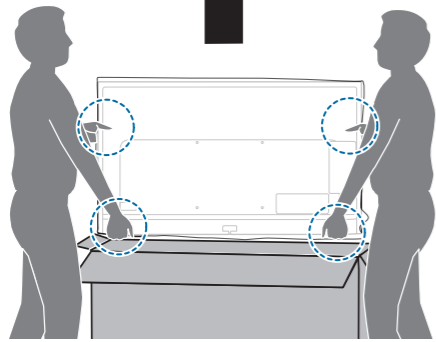

PHILIPS

Television

Quick Start Guide

9008 series

55"/65"

75"

55"/65" (M4xL20) : x4
75" (M5xL20) : x6

(EU) (UK)

Register to find out more and get support
www.philips.com/TVsupport

A 1a 55"

1b 65"/75"

2

3

4

R + L

55"/65"

75"

5

55"/65"

75"

6

i

AMBILIGHT tv