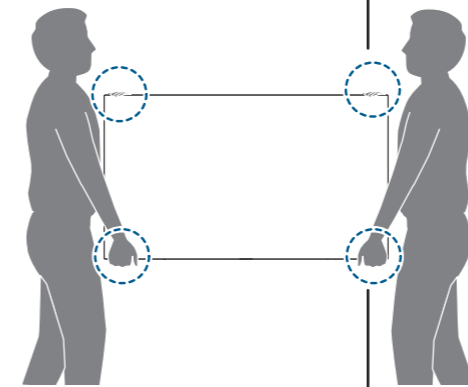

PHILIPS

Television

Quick Start Guide

9008 series

55"/65"

75"

55"/65" (M4xL20) : x4
75" (M5xL20) : x6

(EU) (UK)

Register to find out more and get support
www.philips.com/TVsupport

A 1a 55"

1b 65"/75"

2

3

4

R + L

55"/65"

75"

5

55"/65"

75"

6

i

AMBILIGHT tv