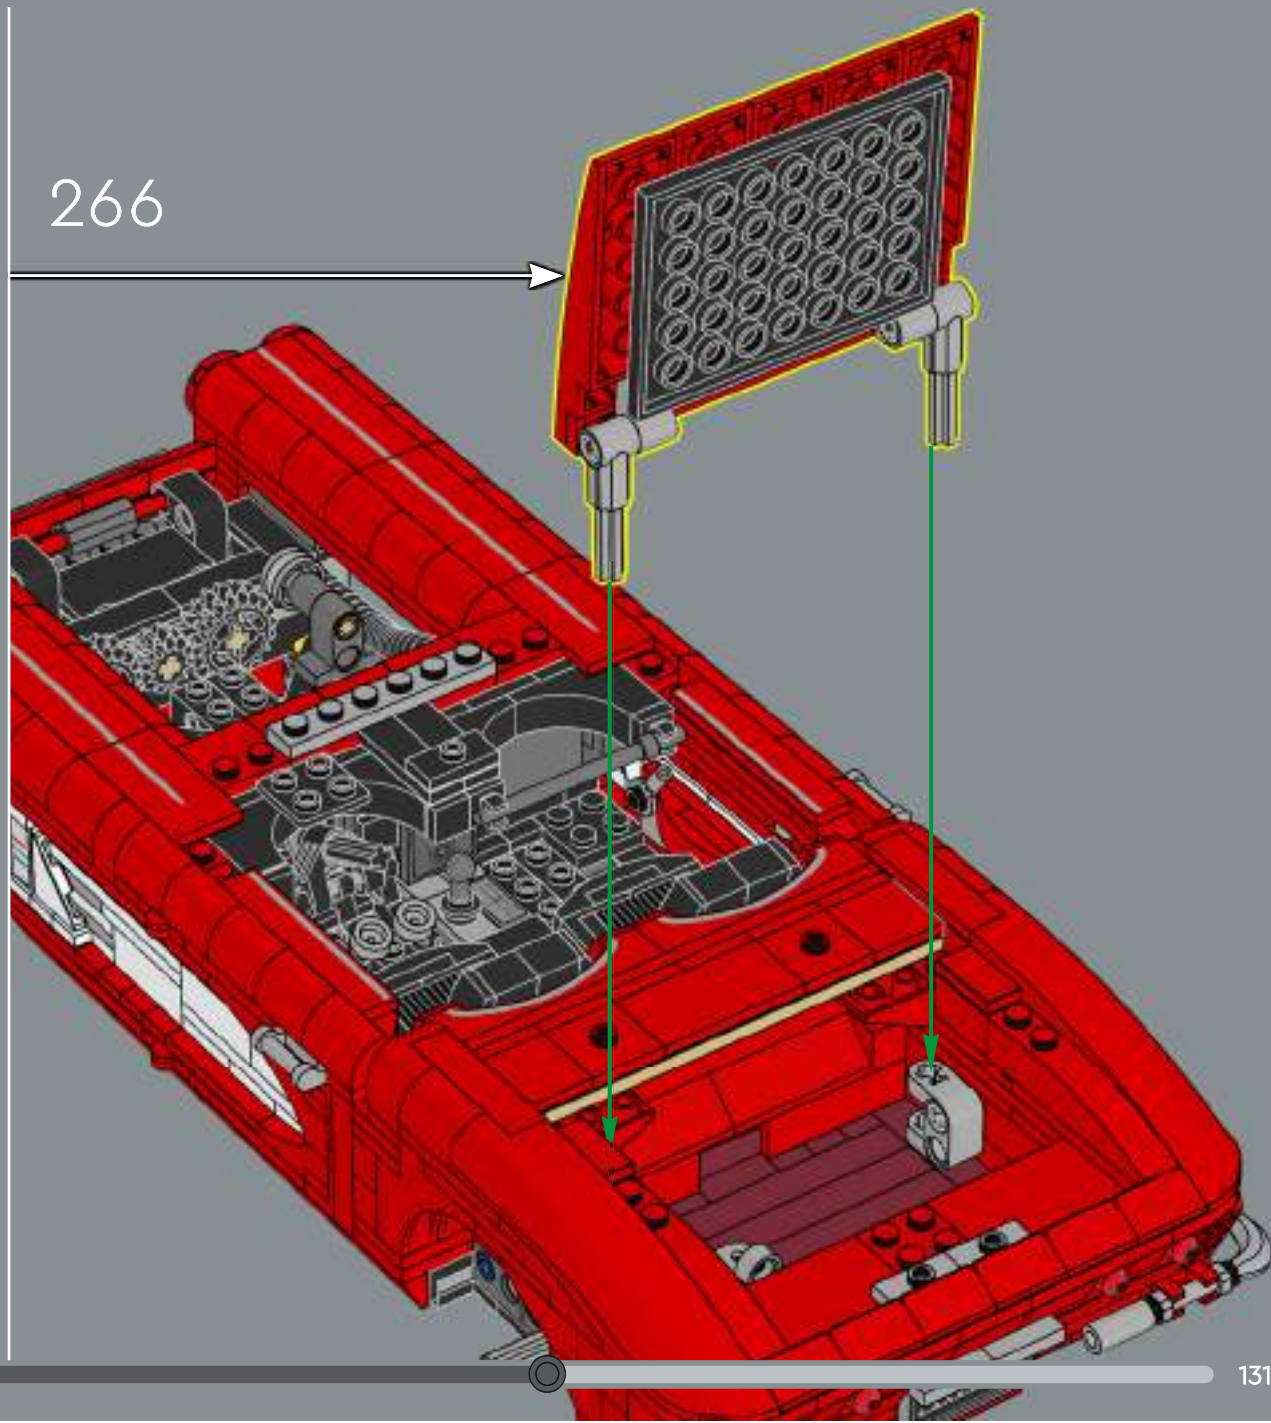

267

The boot is large and family-friendly, with room for alternative number plates: A showroom version, a California plate (C1 1961 - the model name and release year of the car) and a Michigan plate (home of General Motors - GM).