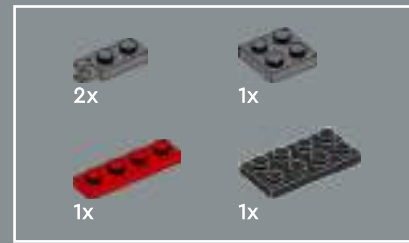

The engine bay has room for the air duct, a working radiator fan, an oil filter, an engine cover for the V8 General Motors engine and Corvette logos on the sides.

276

277

278

279

280

281

282