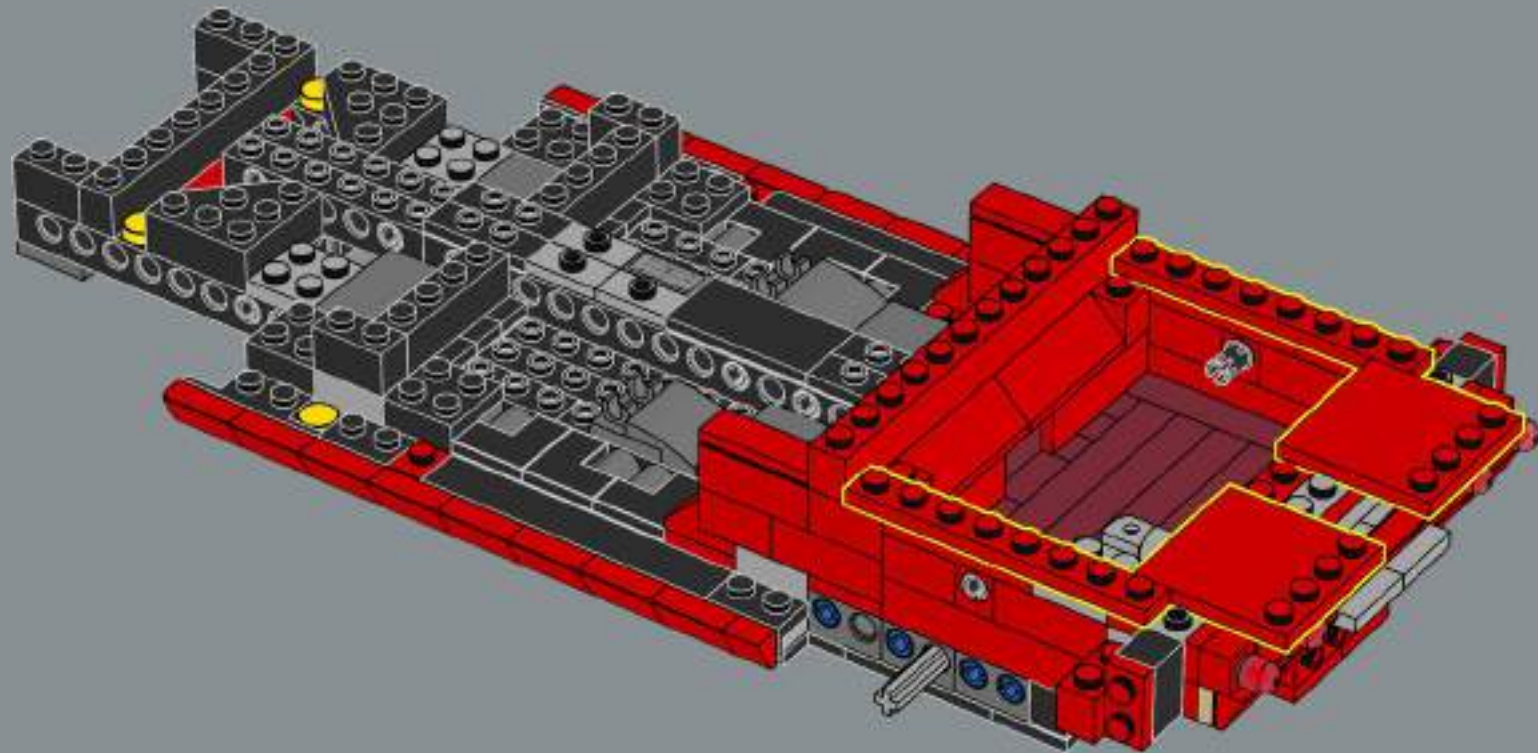

57

58

59

60

61

The iconic round taillights were first introduced in the Corvette C1 and remain a signature Corvette design detail to this day.

62

63