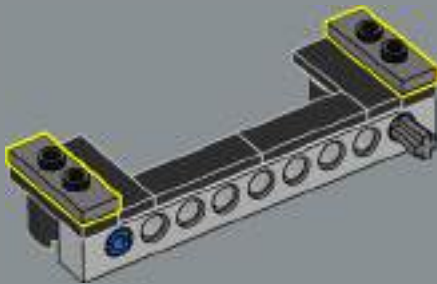

When you turn the Michigan plate upside down, the four numbers 0937 spell out "LEGO".

116

117

118

119

120

121

122