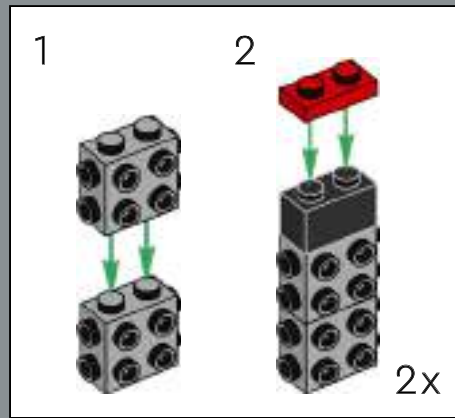

57

58

59

60

61

The iconic round taillights were first introduced in the Corvette C1 and remain a signature Corvette design detail to this day.

62

63