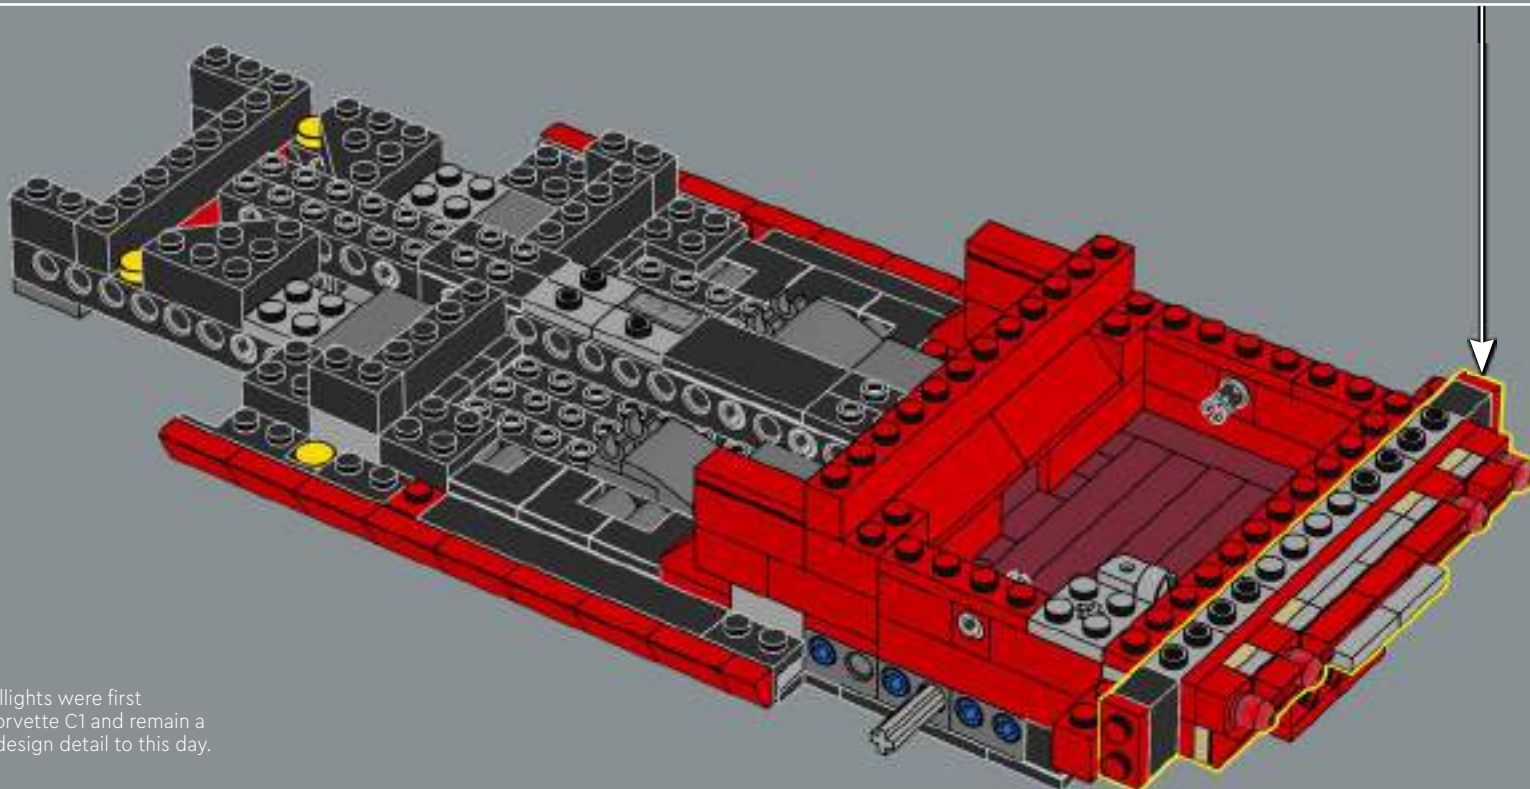

57

58

59

60

61

The iconic round taillights were first introduced in the Corvette C1 and remain a signature Corvette design detail to this day.

62

63