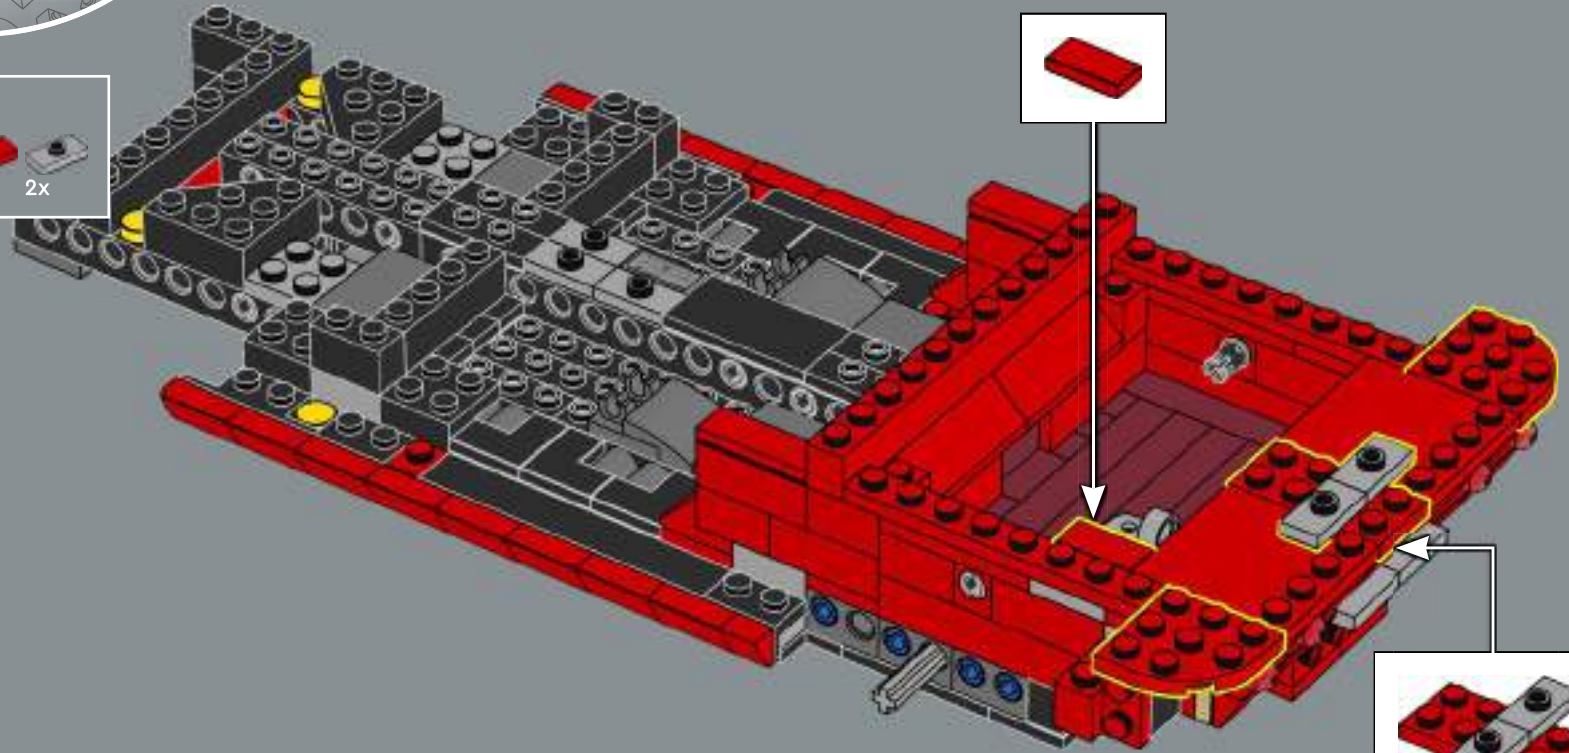

57

58

59

60

61

The iconic round taillights were first introduced in the Corvette C1 and remain a signature Corvette design detail to this day.

62

63