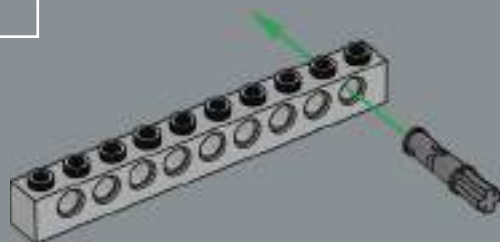

When you turn the Michigan plate upside down, the four numbers 0937 spell out "LEGO".

116

117

118

119

120

121

122