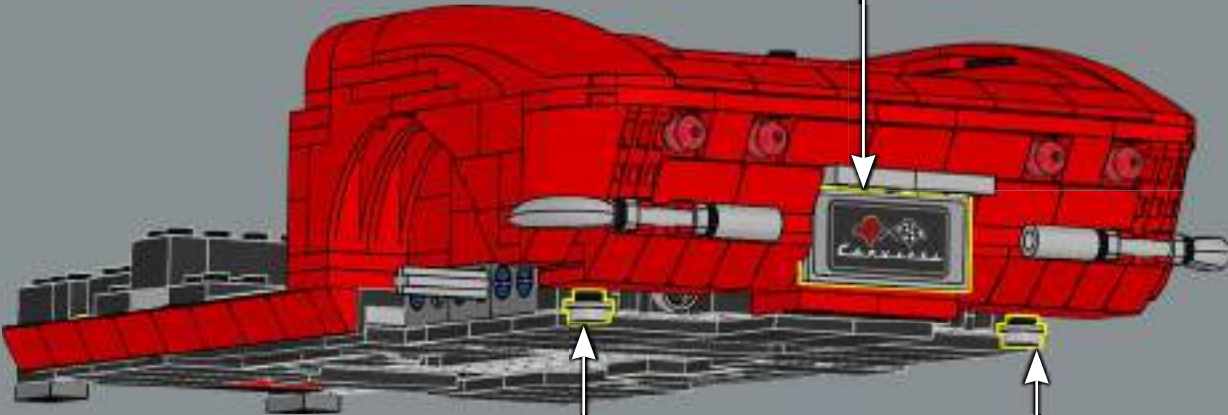

When you turn the Michigan plate upside down, the four numbers 0937 spell out "LEGO".

116

117

118

119

120

121

122