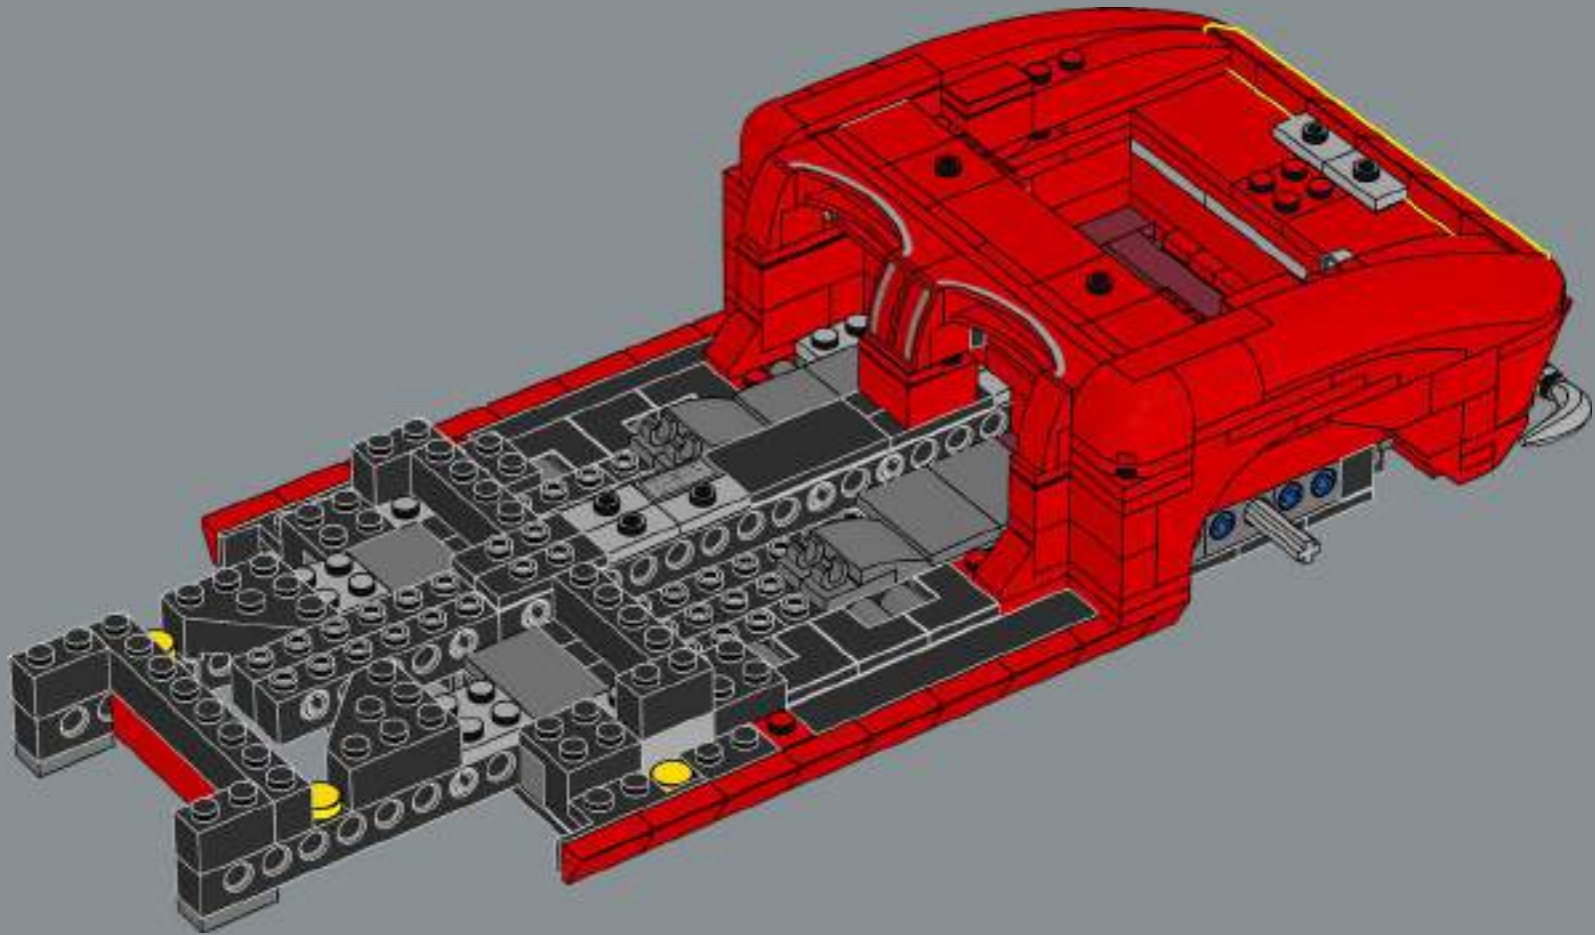

When you turn the Michigan plate upside down, the four numbers 0937 spell out "LEGO".

116

117

118

119

120

121

122