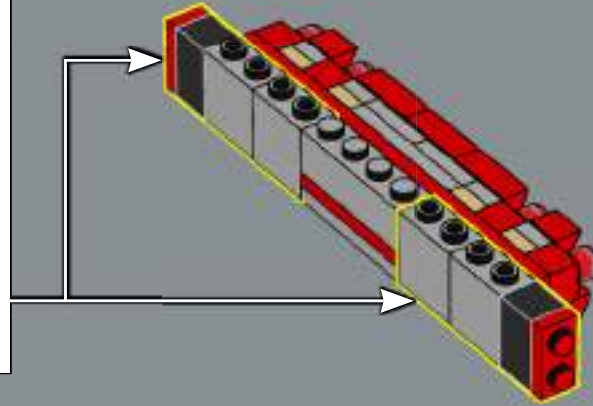

57

58

59

60

61

The iconic round taillights were first introduced in the Corvette C1 and remain a signature Corvette design detail to this day.

62

63