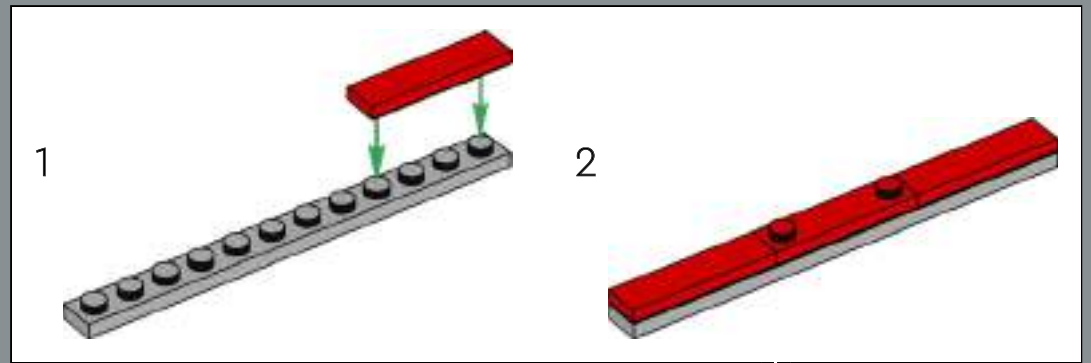

267

The boot is large and family-friendly, with room for alternative number plates: A showroom version, a California plate (C1 1961 - the model name and release year of the car) and a Michigan plate (home of General Motors - GM).