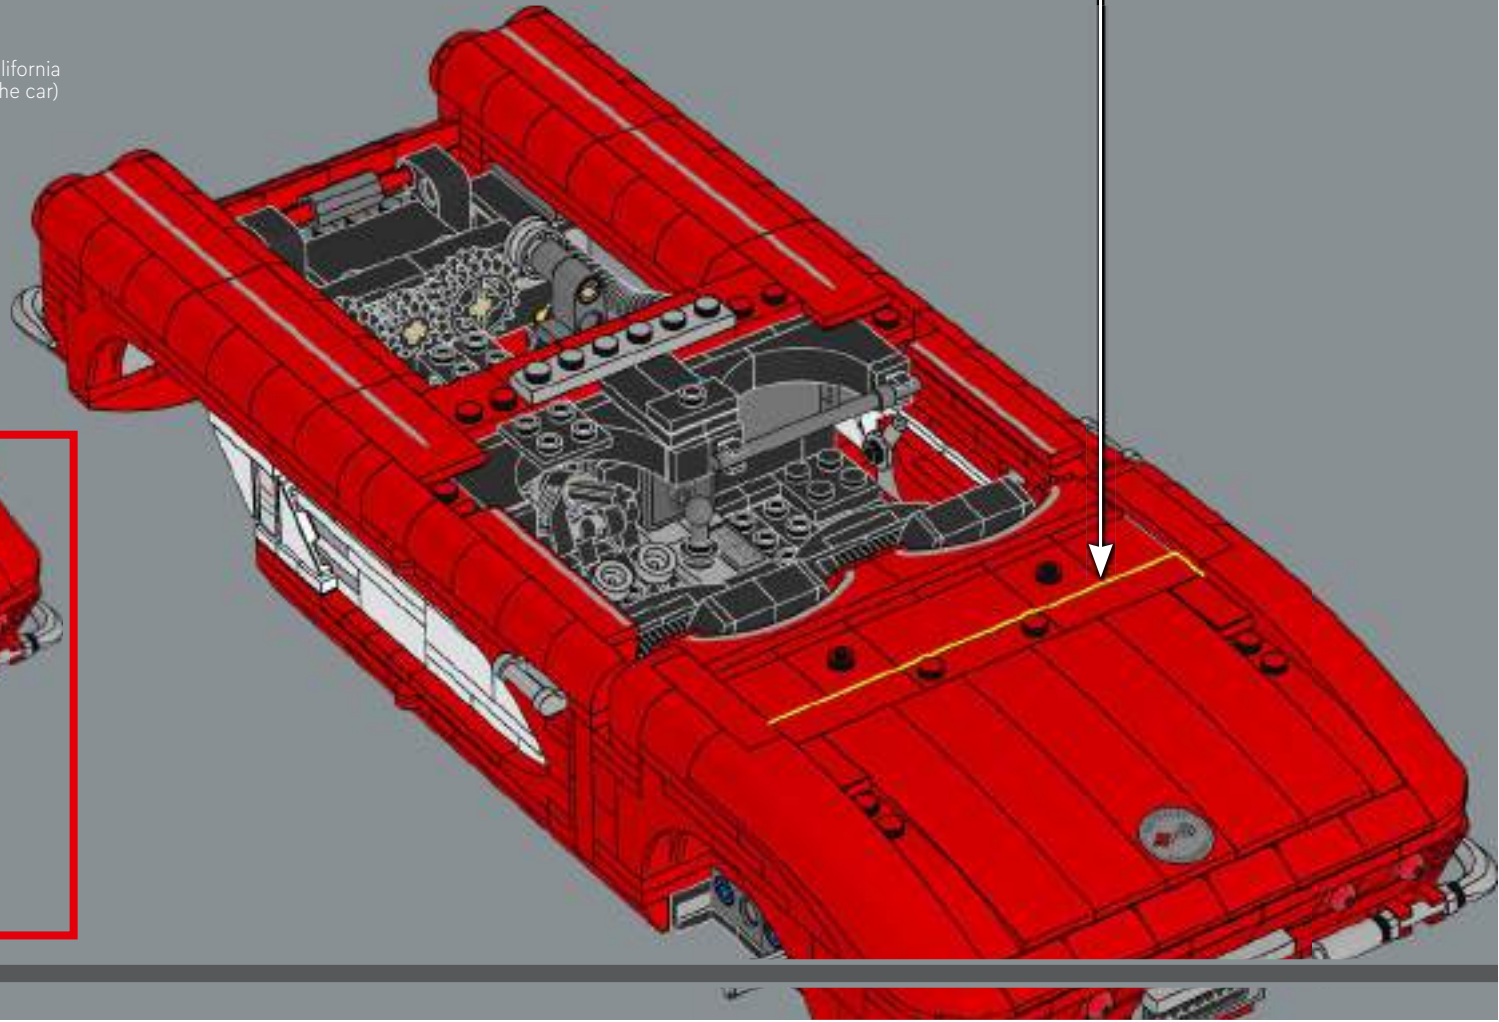

267

The boot is large and family-friendly, with room for alternative number plates: A showroom version, a California plate (C1 1961 - the model name and release year of the car) and a Michigan plate (home of General Motors - GM).