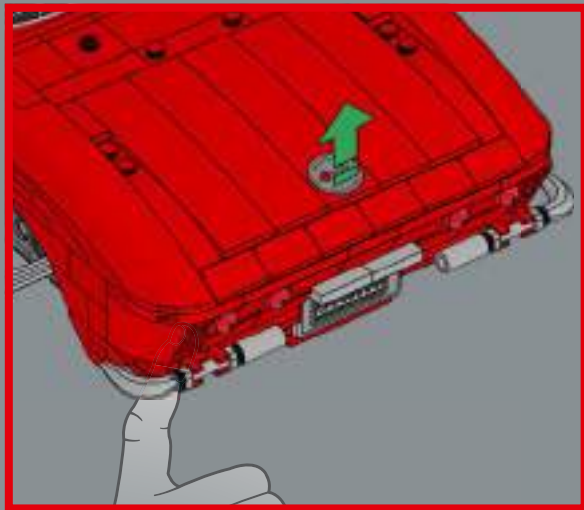

267

The boot is large and family-friendly, with room for alternative number plates: A showroom version, a California plate (C1 1961 - the model name and release year of the car) and a Michigan plate (home of General Motors - GM).