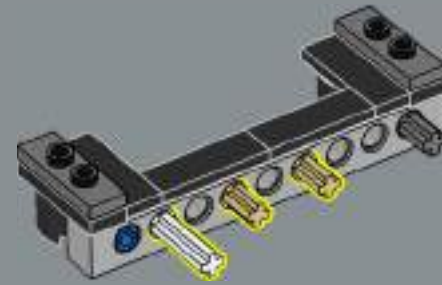

When you turn the Michigan plate upside down, the four numbers 0937 spell out "LEGO".

116

117

118

119

120

121

122