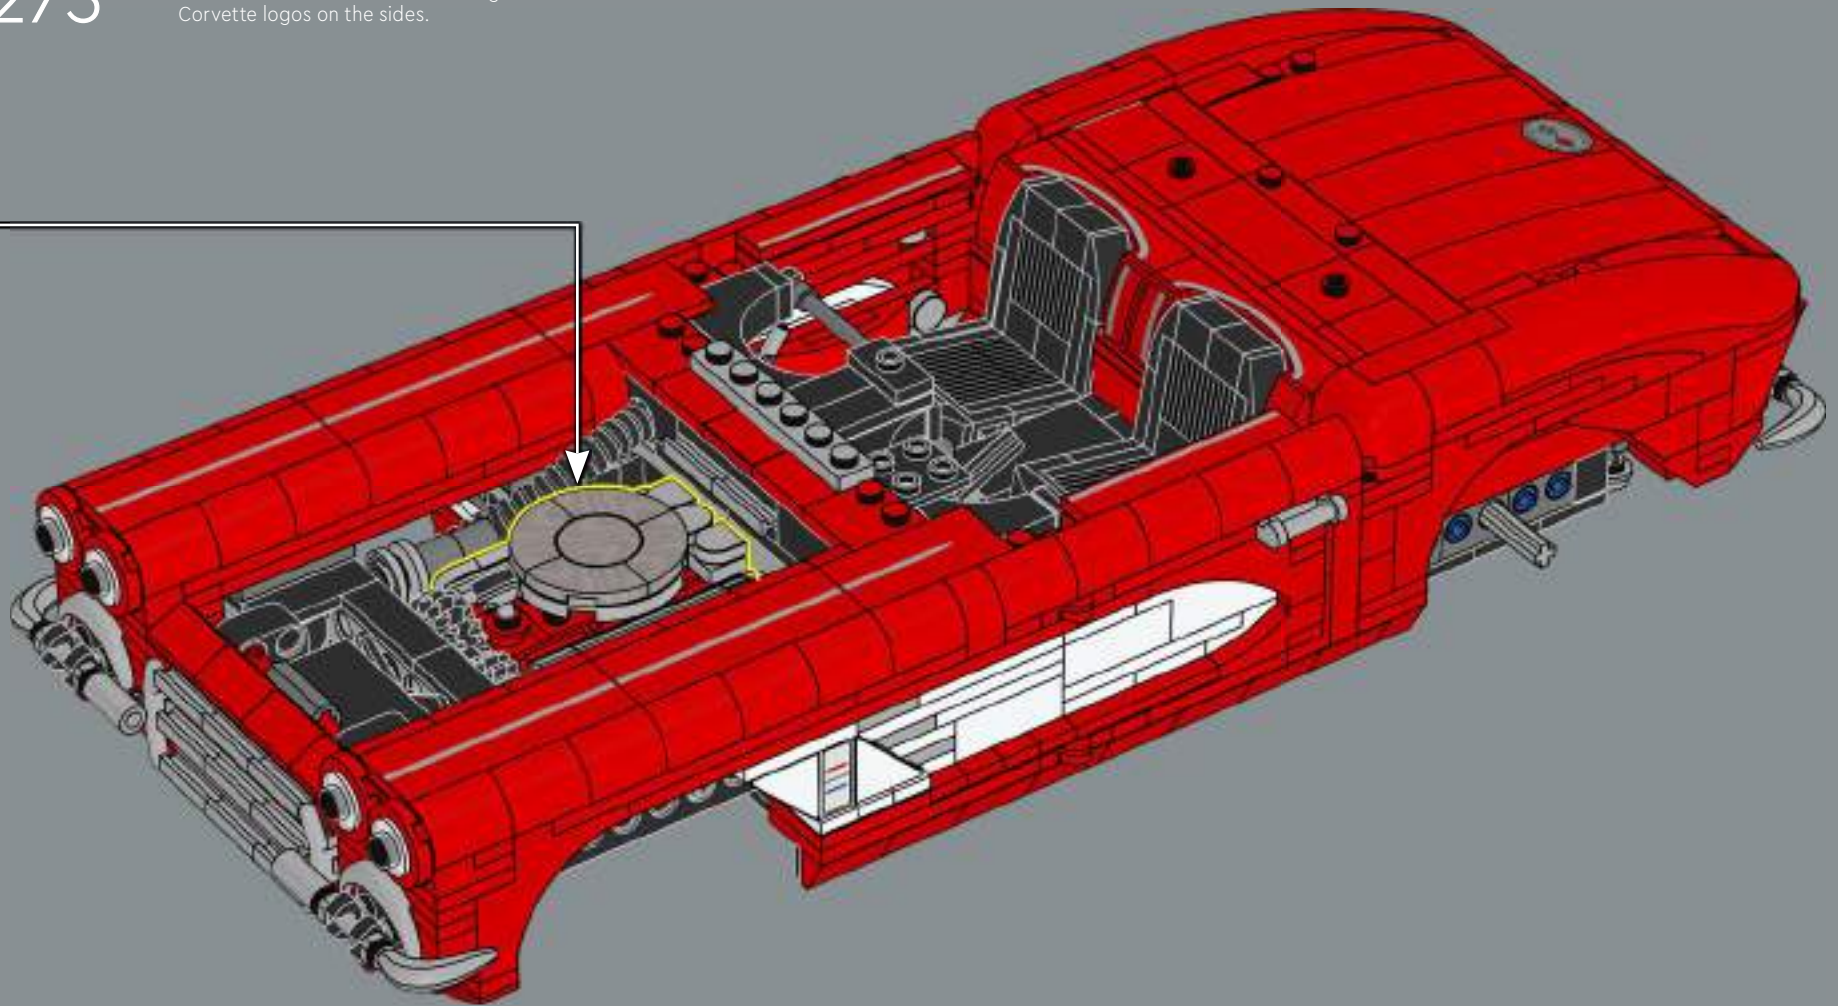

275

The engine bay has room for the air duct, a working radiator fan, an oil filter, an engine cover for the V8 General Motors engine and Corvette logos on the sides.