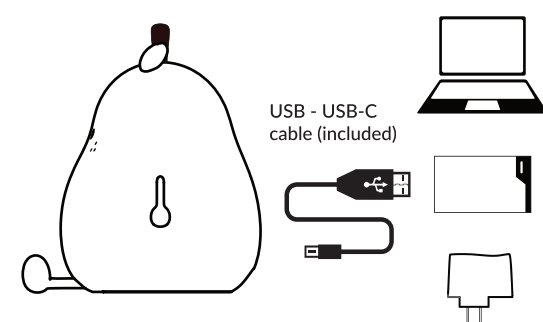

Functions

Power ON/OFF
Please charge the product fully before first use.
Przełącz przelącznik w odpowiadające miejsce:
☾ - RGB mode
OFF - turn OFF
☀️ - white mode

RGB mode
Lightly tap the Pear to change the color.

White mode
Lightly tap the Pear to turn the light ON/OFF. Briefly press ○ to cycle through 3 brightness levels..

Timer
When the Pear is ON press and hold ○, if you want it to turn OFF after 30 minutes; hold ○ again if you want it to turn OFF after 60 minutes.

Product Parameters

Product name: PEAR LED NIGHT LIGHT
Symbol: MW20542
Product color: White
Rated voltage: DC5V 1A
Rated current: 0.24A
Battery capacity: 1200mAh
Rated power: 1W
Weight: 173g
Material: ABS+PC+Silicone
Dimensions: 117x114x130mm

Warning!

- Please charge the product fully before using it for the first time or after a long time of not using it.
- The product shall not be placed at an angle of inclination of more than 6°.
- Don't use the product in a high-temperature and high-humidity environment.
- Keep the product away from water.
- This product's built-in lithium battery can not be replaced.
- Do not disassemble, repair or modify the product by yourself.
- The light source of this product is not replaceable.