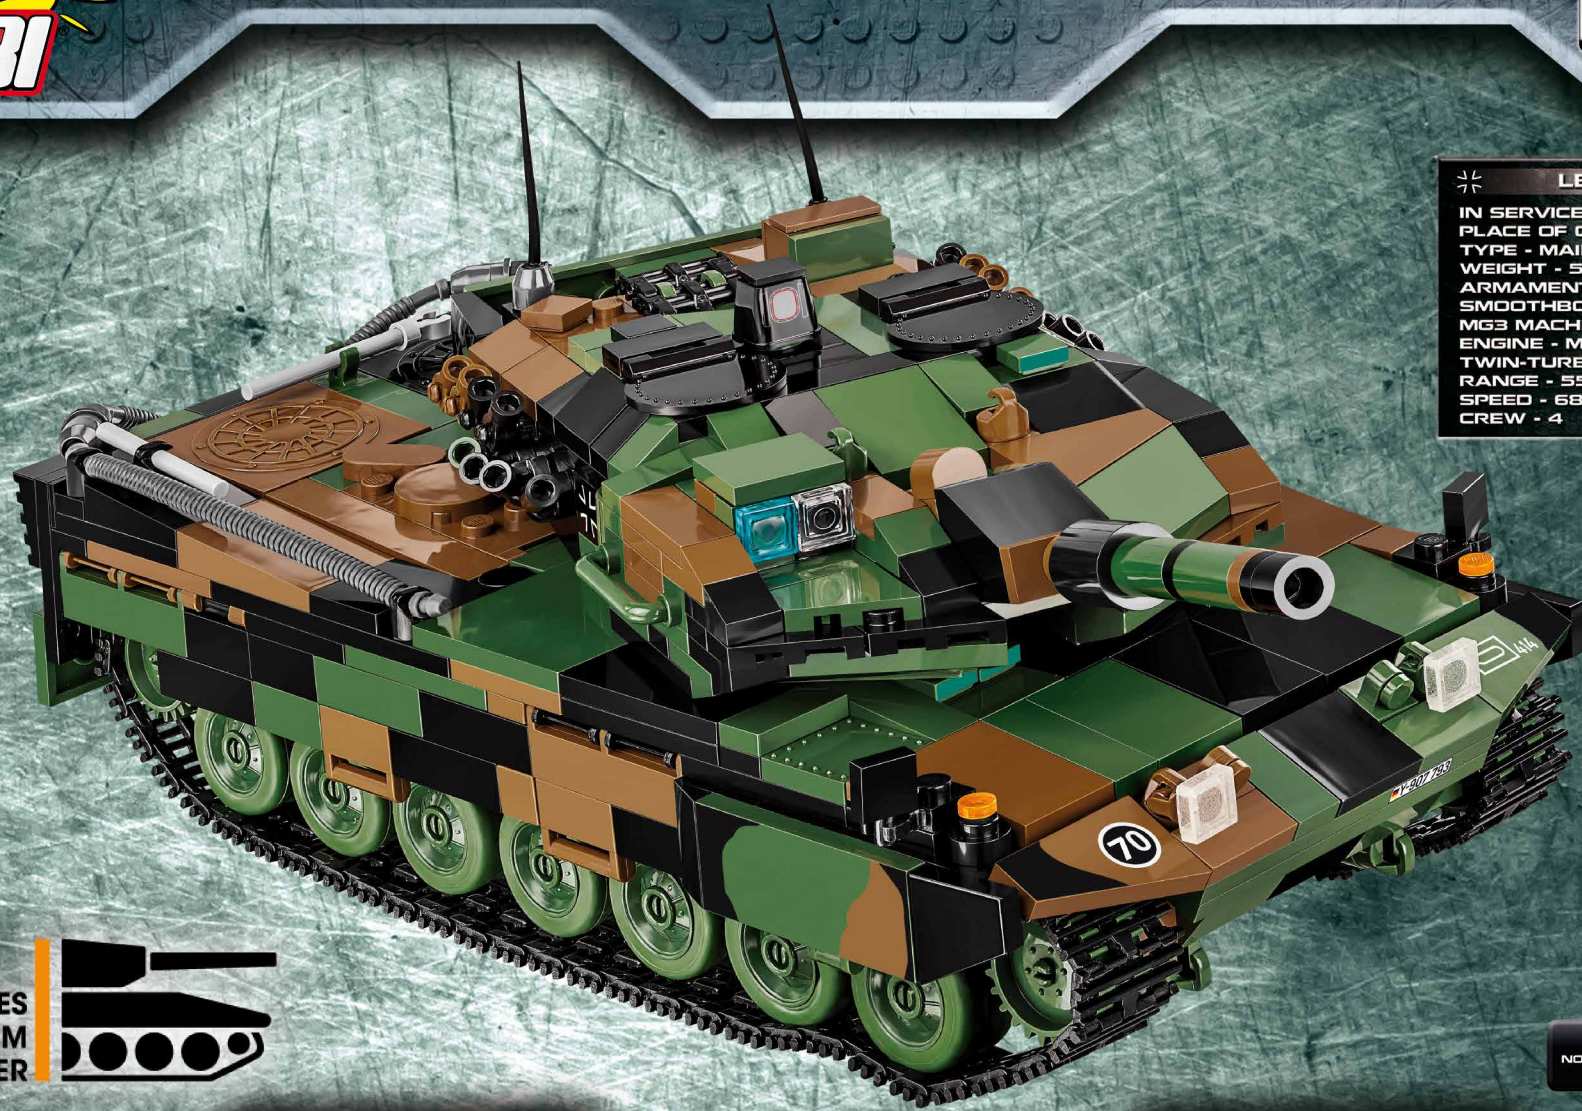

# LEOPARD 2A5 TVM

✧ **LEOPARD 2A5 TVM** ✧

IN SERVICE - PROTOTYPE  
 PLACE OF ORIGIN - GERMANY  
 TYPE - MAIN BATTLE TANK  
 WEIGHT - 59,7t  
 ARMAMENT - RHEINMETALL 120MM (4.72")  
 SMOOTHBORE GUN L/44, 2x 7.62MM (.30")  
 MG3 MACHINE GUNS  
 ENGINE - MTU MB 873 KA-501 12-CYLINDER  
 TWIN-TURBOCHARGED DIESEL, 1500HP  
 RANGE - 550KM (342MI)  
 SPEED - 68KM/H (42,5MPH)  
 CREW - 4