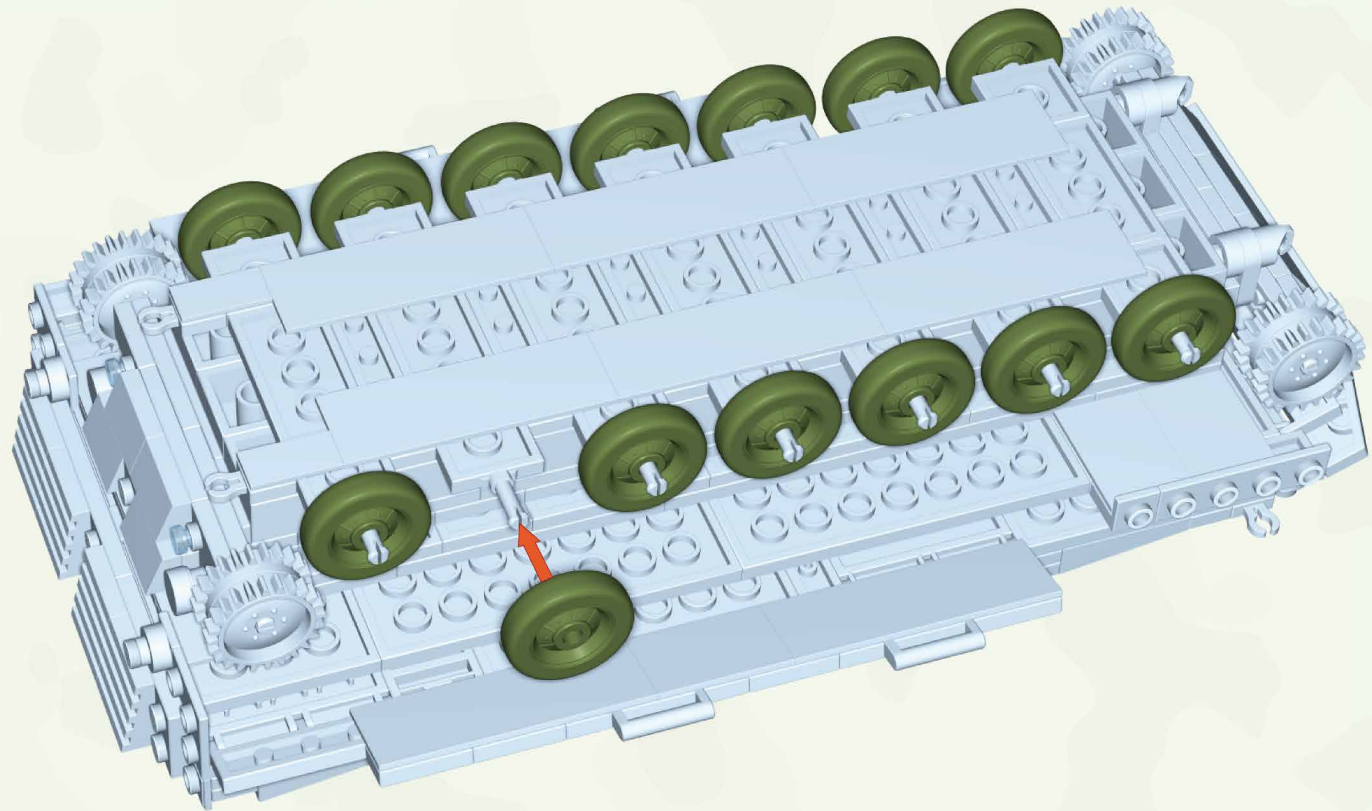

# LEOPARD 2A5 TVM

✧ **LEOPARD 2A5 TVM** ✧

IN SERVICE - PROTOTYPE  
 PLACE OF ORIGIN - GERMANY  
 TYPE - MAIN BATTLE TANK  
 WEIGHT - 59,7t  
 ARMAMENT - RHEINMETALL 120MM (4.72")  
 SMOOTHBORE GUN L/44, 2x 7.62MM (.30")  
 MG3 MACHINE GUNS  
 ENGINE - MTU MB 873 KA-501 12-CYLINDER  
 TWIN-TURBOCHARGED DIESEL, 1500HP  
 RANGE - 550KM (342MI)  
 SPEED - 68KM/H (42,5MPH)  
 CREW - 4

82

83

84

85

- x2
- x1
- x2
- x2
- x4
- x2

X14

x14

x14