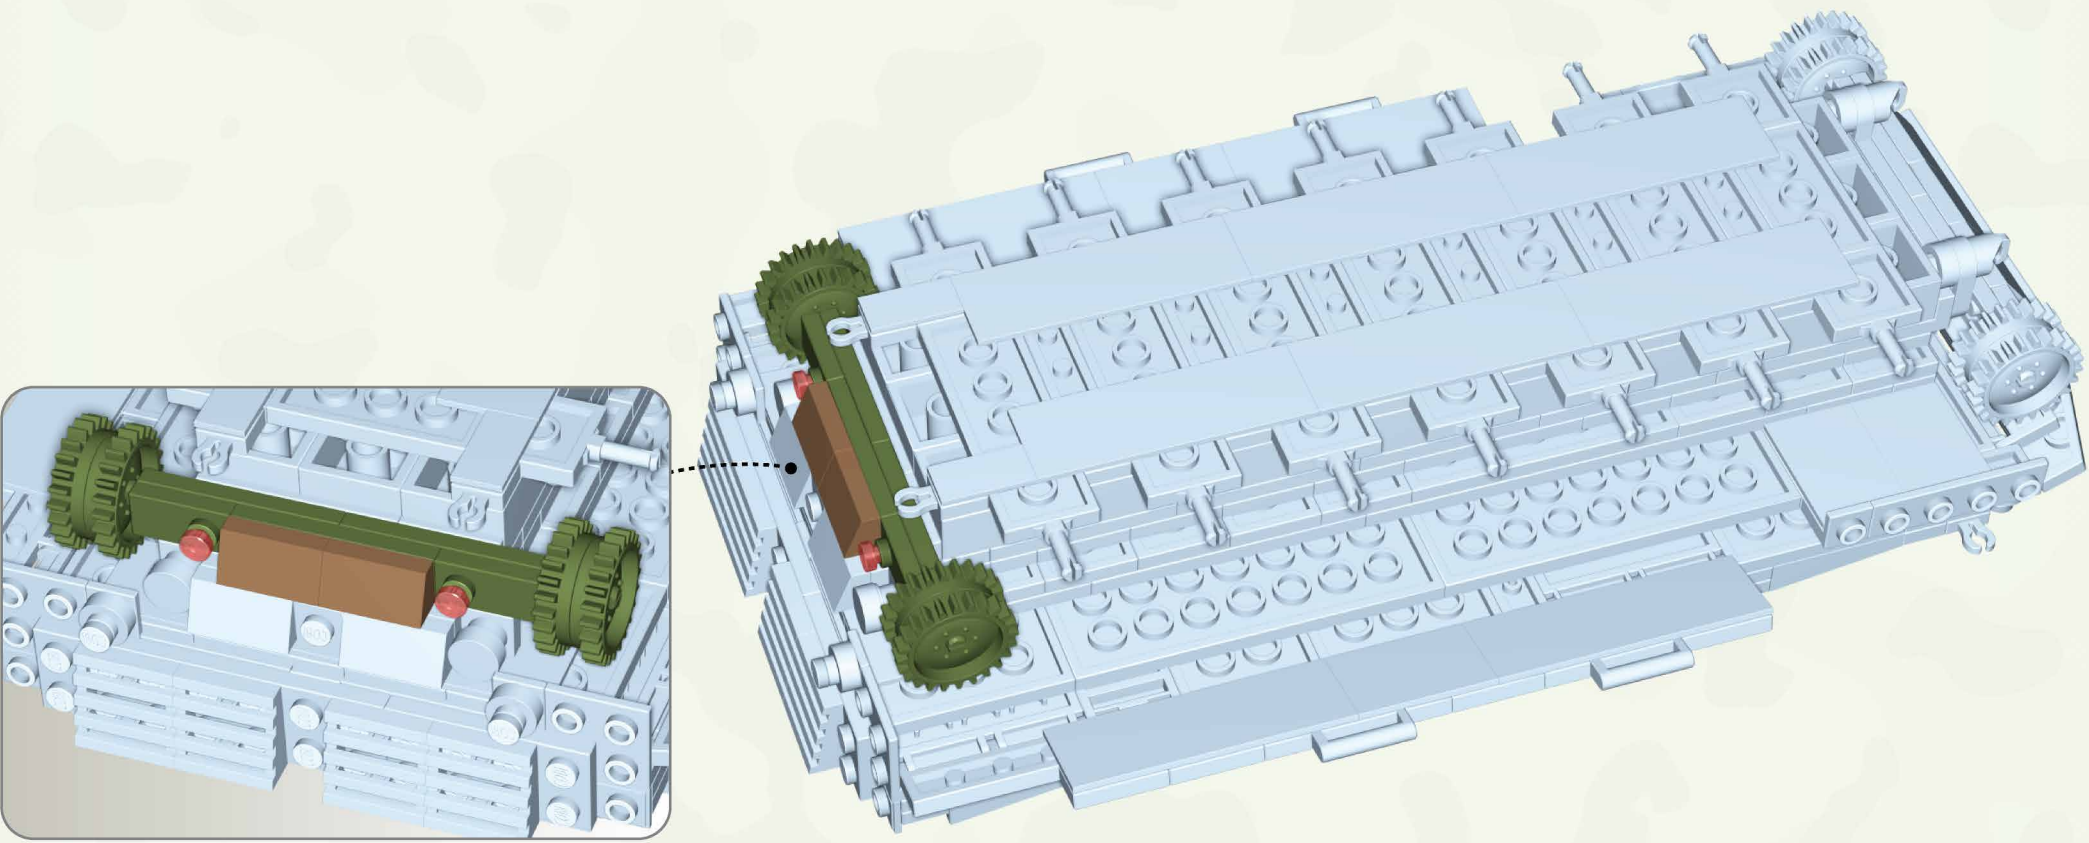

# LEOPARD 2A5 TVM

✧ **LEOPARD 2A5 TVM** ✧

IN SERVICE - PROTOTYPE  
 PLACE OF ORIGIN - GERMANY  
 TYPE - MAIN BATTLE TANK  
 WEIGHT - 59,7t  
 ARMAMENT - RHEINMETALL 120MM (4.72")  
 SMOOTHBORE GUN L/44, 2x 7.62MM (.30")  
 MG3 MACHINE GUNS  
 ENGINE - MTU MB 873 KA-501 12-CYLINDER  
 TWIN-TURBOCHARGED DIESEL, 1500HP  
 RANGE - 550KM (342MI)  
 SPEED - 68KM/H (42,5MPH)  
 CREW - 4

82

83

84

85

- x2
- x1
- x2
- x2
- x4
- x2

X14

x14

x14