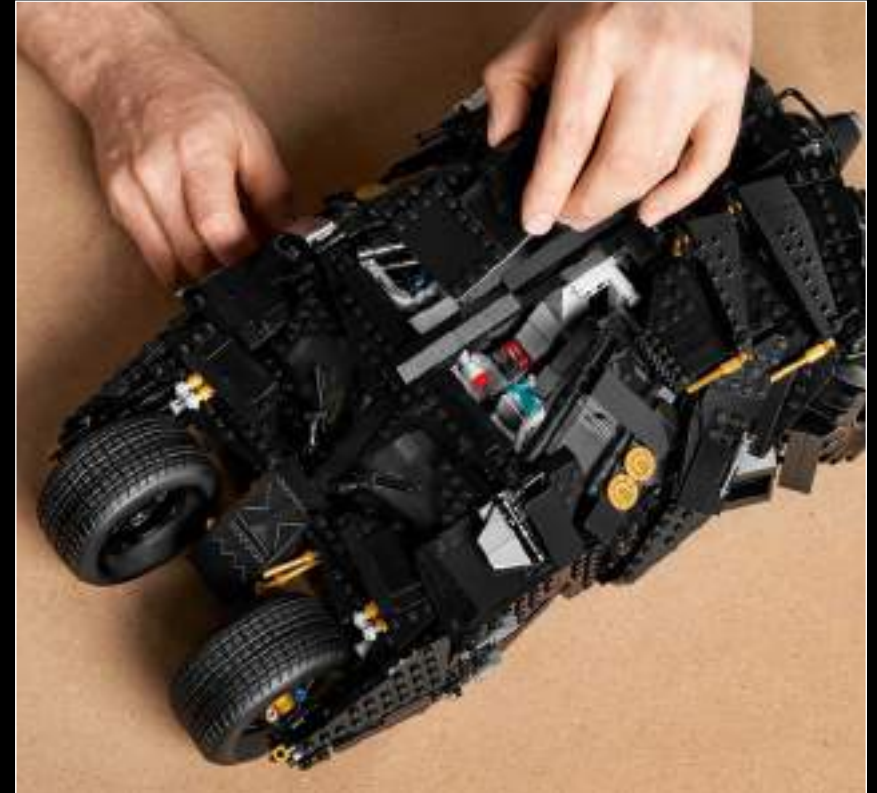

"THE BATMOBILE™ IS LIKE A CHARGING ANIMAL"

INTERVIEW WITH LEGO® CREATIVE LEAD JESPER NIELSEN

"The Batmobile™ has the feeling of a charging animal. Super low, aggressive and powerful. In many ways, it's the perfect representation of the brute force we associate with Batman™.

We moved the back wheels out into a wider position and slimmed the front just a little to capture that aggressive feel. We had to make some compromises, too. We tried to include steering, but that would have meant a more clunky profile, and that was a sacrifice we weren't willing to make."