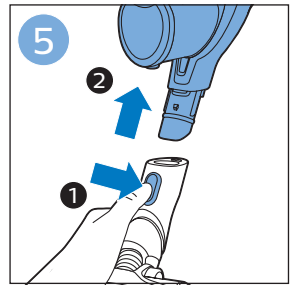

FC6729

A line drawing of the razor head assembly. Below it is a blue arrow pointing to the right, with the text "CP0178/01" written above it. To the right of the razor head is a circular icon containing a blue person reading a book and a white rectangular box with two black circles containing exclamation marks, representing a warning or important information.