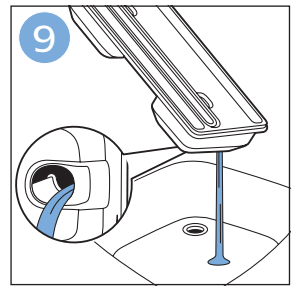

FC6729

A line drawing of the razor head assembly. Below it is a blue arrow pointing to the right, with the text "CP0178/01" written above it. To the right of the razor head is a circular icon containing a blue person reading a book and a white rectangular box with two black circles containing exclamation marks, representing a warning or important information.