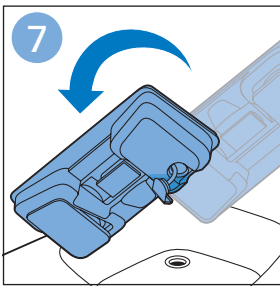

FC6729

A line drawing of the razor head assembly. Below it is a blue arrow pointing to the right, with the text "CP0178/01" written above it. To the right of the razor head is a circular icon containing a blue person reading a book and a white rectangular box with two black circles containing exclamation marks, representing a warning or important information.