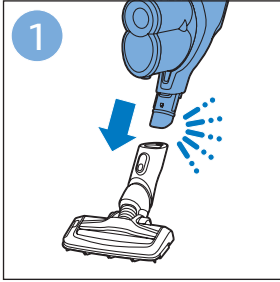

FC6729

A line drawing of the razor head assembly. Below it is a blue arrow pointing to the right, with the text "CP0178/01" written above it. To the right of the razor head is a circular icon containing a blue person reading a book and a white rectangular box with two black circles containing exclamation marks, representing a warning or important information.