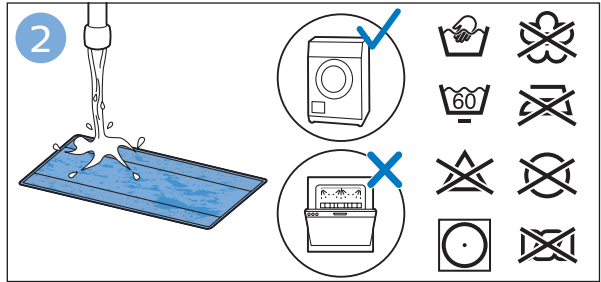

PHILIPS

SpeedPro
Aqua

FC6729, FC6728,
FC6719, FC6718

	3				12
	4				13
	4				14
	4				14
	5				15
	5				16
	6				17
 FC6729 FC6728	8				17
	9				18
	10			 FC6729	18
 FC6729	10				19
	11				19
	11				

FC6729
FC6728

FC6729

A line drawing of the razor head assembly. Below it is a blue arrow pointing to the right, with the text "CP0178/01" written above it. To the right of the razor head is a circular icon containing a blue person reading a book and a white rectangular box with two black circles containing exclamation marks, representing a warning or important information.