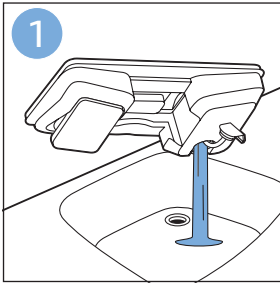

FC6729

A line drawing of the razor head assembly. Below it is a blue arrow pointing to the right, with the text "CP0178/01" written above it. To the right of the razor head is a circular icon containing a blue person reading a book and a white rectangular box with two black circles containing exclamation marks, representing a warning or important information.