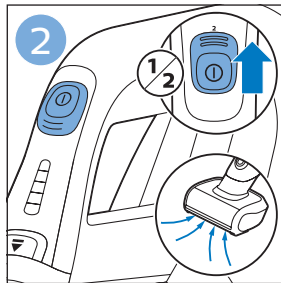

FC6729

A line drawing of the razor head assembly. Below it is a blue arrow pointing to the right, with the text "CP0178/01" written above it. To the right of the razor head is a circular icon containing a blue person reading a book and a white rectangular box with two black circles containing exclamation marks, representing a warning or important information.