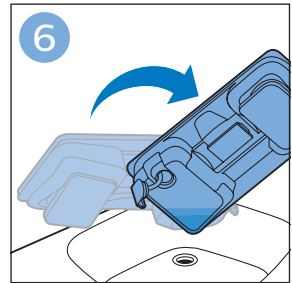

FC6729

A line drawing of the razor head assembly. Below it is a blue arrow pointing to the right, with the text "CP0178/01" written above it. To the right of the razor head is a circular icon containing a blue person reading a book and a white rectangular box with two black circles containing exclamation marks, representing a warning or important information.