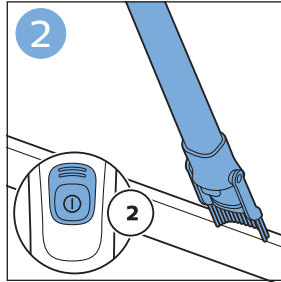

FC6729

A line drawing of the razor head assembly. Below it is a blue arrow pointing to the right, with the text "CP0178/01" written above it. To the right of the razor head is a circular icon containing a blue person reading a book and a white rectangular box with two black circles containing exclamation marks, representing a warning or important information.