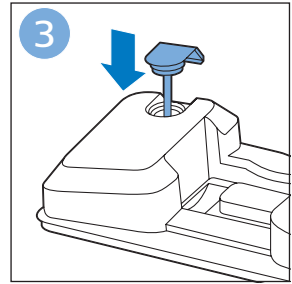

FC6729

A line drawing of the razor head assembly. Below it is a blue arrow pointing to the right, with the text "CP0178/01" written above it. To the right of the razor head is a circular icon containing a blue person reading a book and a white rectangular box with two black circles containing exclamation marks, representing a warning or important information.