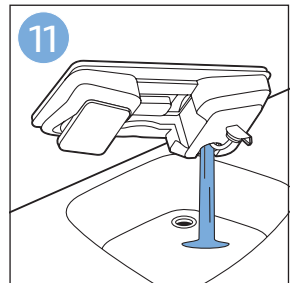

FC6729

A line drawing of the razor head assembly. Below it is a blue arrow pointing to the right, with the text "CP0178/01" written above it. To the right of the razor head is a circular icon containing a blue person reading a book and a white rectangular box with two black circles containing exclamation marks, representing a warning or important information.