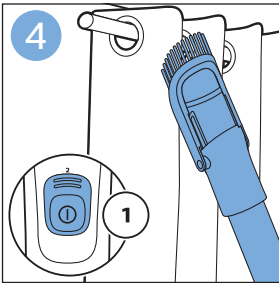

FC6729

A line drawing of the razor head assembly. Below it is a blue arrow pointing to the right, with the text "CP0178/01" written above it. To the right of the razor head is a circular icon containing a blue person reading a book and a white rectangular box with two black circles containing exclamation marks, representing a warning or important information.