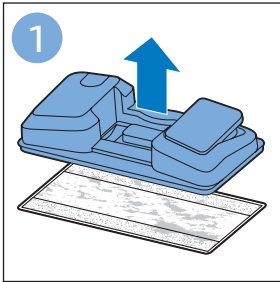

PHILIPS

SpeedPro
Aqua

FC6729, FC6728,
FC6719, FC6718

	3				12
	4				13
	4				14
	4				14
	5				15
	5				16
	6				17
 FC6729 FC6728	8				17
	9				18
	10			 FC6729	18
 FC6729	10				19
	11				19
	11				

FC6729
FC6728

FC6729

A line drawing of the razor head assembly. Below it is a blue arrow pointing to the right, with the text "CP0178/01" written above it. To the right of the razor head is a circular icon containing a blue person reading a book and a white rectangular box with two black circles containing exclamation marks, representing a warning or important information.