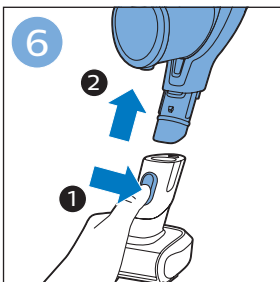

FC6729

A line drawing of the razor head assembly. Below it is a blue arrow pointing to the right, with the text "CP0178/01" written above it. To the right of the razor head is a circular icon containing a blue person reading a book and a white rectangular box with two black circles containing exclamation marks, representing a warning or important information.