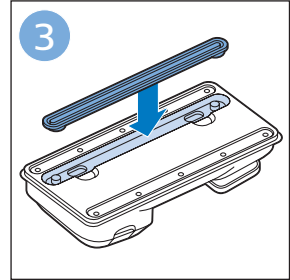

FC6729

A line drawing of the razor head assembly. Below it is a blue arrow pointing to the right, with the text "CP0178/01" written above it. To the right of the razor head is a circular icon containing a blue person reading a book and a white rectangular box with two black circles containing exclamation marks, representing a warning or important information.