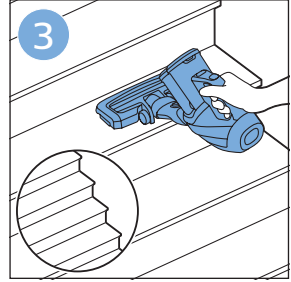

FC6729

A line drawing of the razor head assembly. Below it is a blue arrow pointing to the right, with the text "CP0178/01" written above it. To the right of the razor head is a circular icon containing a blue person reading a book and a white rectangular box with two black circles containing exclamation marks, representing a warning or important information.