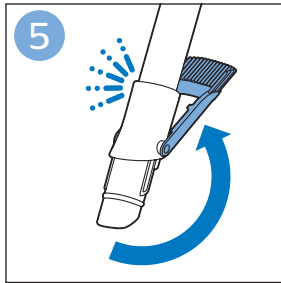

FC6729

A line drawing of the razor head assembly. Below it is a blue arrow pointing to the right, with the text "CP0178/01" written above it. To the right of the razor head is a circular icon containing a blue person reading a book and a white rectangular box with two black circles containing exclamation marks, representing a warning or important information.