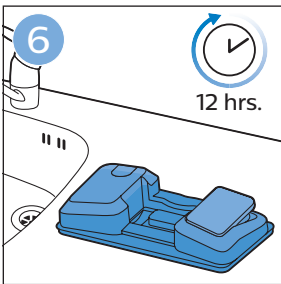

FC6729

A line drawing of the razor head assembly. Below it is a blue arrow pointing to the right, with the text "CP0178/01" written above it. To the right of the razor head is a circular icon containing a blue person reading a book and a white rectangular box with two black circles containing exclamation marks, representing a warning or important information.