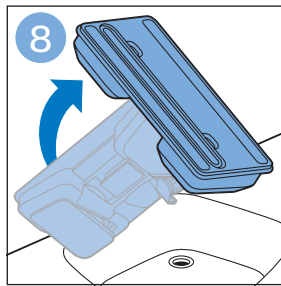

FC6729

A line drawing of the razor head assembly. Below it is a blue arrow pointing to the right, with the text "CP0178/01" written above it. To the right of the razor head is a circular icon containing a blue person reading a book and a white rectangular box with two black circles containing exclamation marks, representing a warning or important information.