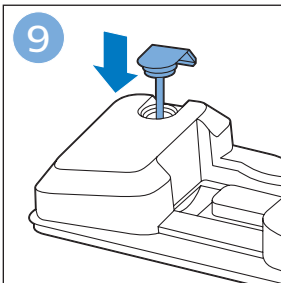

FC6729

A line drawing of the razor head assembly. Below it is a blue arrow pointing to the right, with the text "CP0178/01" written above it. To the right of the razor head is a circular icon containing a blue person reading a book and a white rectangular box with two black circles containing exclamation marks, representing a warning or important information.