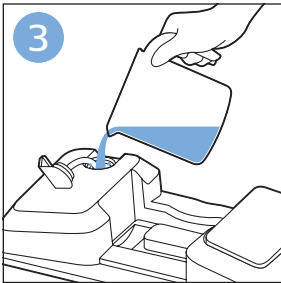

FC6729

A line drawing of the razor head assembly. Below it is a blue arrow pointing to the right, with the text "CP0178/01" written above it. To the right of the razor head is a circular icon containing a blue person reading a book and a white rectangular box with two black circles containing exclamation marks, representing a warning or important information.