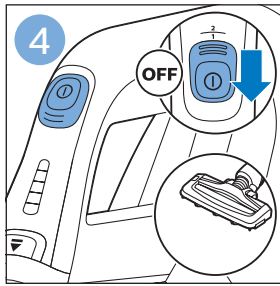

FC6729

A line drawing of the razor head assembly. Below it is a blue arrow pointing to the right, with the text "CP0178/01" written above it. To the right of the razor head is a circular icon containing a blue person reading a book and a white rectangular box with two black circles containing exclamation marks, representing a warning or important information.