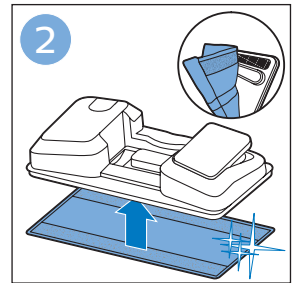

FC6729

A line drawing of the razor head assembly. Below it is a blue arrow pointing to the right, with the text "CP0178/01" written above it. To the right of the razor head is a circular icon containing a blue person reading a book and a white rectangular box with two black circles containing exclamation marks, representing a warning or important information.