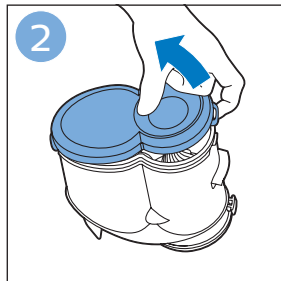

PHILIPS

SpeedPro
Aqua

FC6729, FC6728,
FC6719, FC6718

	3				12
	4				13
	4				14
	4				14
	5				15
	5				16
	6				17
 FC6729 FC6728	8				17
	9				18
	10			 FC6729	18
 FC6729	10				19
	11				19
	11				

FC6729
FC6728

FC6729

A line drawing of the razor head assembly. Below it is a blue arrow pointing to the right, with the text "CP0178/01" written above it. To the right of the razor head is a circular icon containing a blue person reading a book and a white rectangular box with two black circles containing exclamation marks, representing a warning or important information.