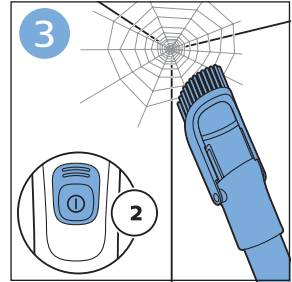

PHILIPS

SpeedPro
Aqua

FC6729, FC6728,
FC6719, FC6718

	3				12
	4				13
	4				14
	4				14
	5				15
	5				16
	6				17
 FC6729 FC6728	8				17
	9				18
	10			 FC6729	18
 FC6729	10				19
	11				19
	11				

FC6729
FC6728

FC6729

A line drawing of the razor head assembly. Below it is a blue arrow pointing to the right, with the text "CP0178/01" written above it. To the right of the razor head is a circular icon containing a blue person reading a book and a white rectangular box with two black circles containing exclamation marks, representing a warning or important information.