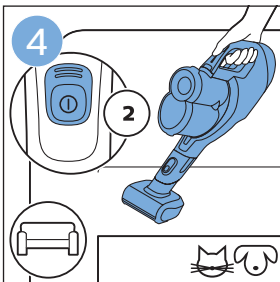

FC6729

A line drawing of the razor head assembly. Below it is a blue arrow pointing to the right, with the text "CP0178/01" written above it. To the right of the razor head is a circular icon containing a blue person reading a book and a white rectangular box with two black circles containing exclamation marks, representing a warning or important information.