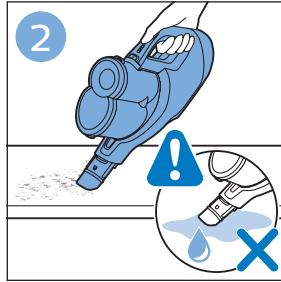

FC6729

A line drawing of the razor head assembly. Below it is a blue arrow pointing to the right, with the text "CP0178/01" written above it. To the right of the razor head is a circular icon containing a blue person reading a book and a white rectangular box with two black circles containing exclamation marks, representing a warning or important information.