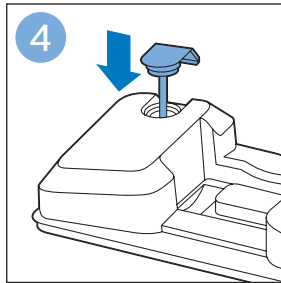

FC6729

A line drawing of the razor head assembly. Below it is a blue arrow pointing to the right, with the text "CP0178/01" written above it. To the right of the razor head is a circular icon containing a blue person reading a book and a white rectangular box with two black circles containing exclamation marks, representing a warning or important information.