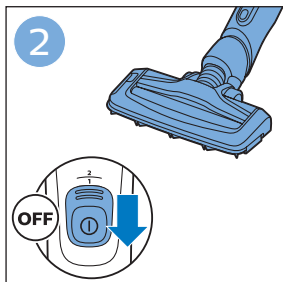

FC6729

A line drawing of the razor head assembly. Below it is a blue arrow pointing to the right, with the text "CP0178/01" written above it. To the right of the razor head is a circular icon containing a blue person reading a book and a white rectangular box with two black circles containing exclamation marks, representing a warning or important information.