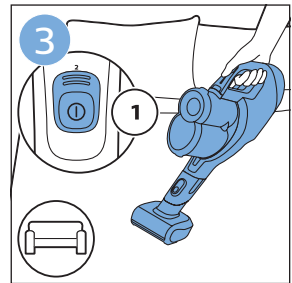

FC6729

A line drawing of the razor head assembly. Below it is a blue arrow pointing to the right, with the text "CP0178/01" written above it. To the right of the razor head is a circular icon containing a blue person reading a book and a white rectangular box with two black circles containing exclamation marks, representing a warning or important information.