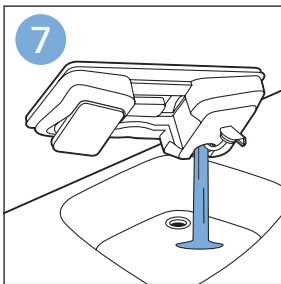

FC6729

A line drawing of the razor head assembly. Below it is a blue arrow pointing to the right, with the text "CP0178/01" written above it. To the right of the razor head is a circular icon containing a blue person reading a book and a white rectangular box with two black circles containing exclamation marks, representing a warning or important information.