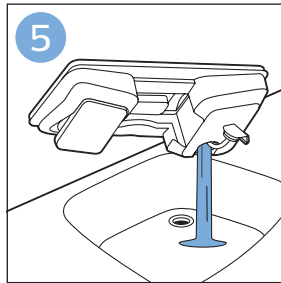

FC6729

A line drawing of the razor head assembly. Below it is a blue arrow pointing to the right, with the text "CP0178/01" written above it. To the right of the razor head is a circular icon containing a blue person reading a book and a white rectangular box with two black circles containing exclamation marks, representing a warning or important information.