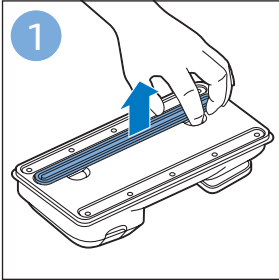

FC6729

A line drawing of the razor head assembly. Below it is a blue arrow pointing to the right, with the text "CP0178/01" written above it. To the right of the razor head is a circular icon containing a blue person reading a book and a white rectangular box with two black circles containing exclamation marks, representing a warning or important information.