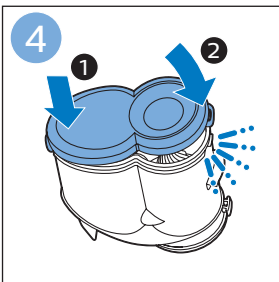

PHILIPS

SpeedPro
Aqua

FC6729, FC6728,
FC6719, FC6718

	3				12
	4				13
	4				14
	4				14
	5				15
	5				16
	6				17
 FC6729 FC6728	8				17
	9				18
	10			 FC6729	18
 FC6729	10				19
	11				19
	11				

FC6729
FC6728

FC6729

A line drawing of the razor head assembly. Below it is a blue arrow pointing to the right, with the text "CP0178/01" written above it. To the right of the razor head is a circular icon containing a blue person reading a book and a white rectangular box with two black circles containing exclamation marks, representing a warning or important information.