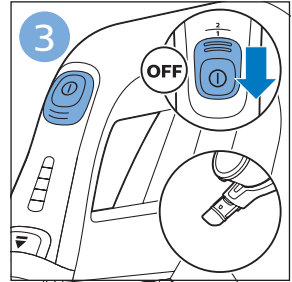

FC6729

A line drawing of the razor head assembly. Below it is a blue arrow pointing to the right, with the text "CP0178/01" written above it. To the right of the razor head is a circular icon containing a blue person reading a book and a white rectangular box with two black circles containing exclamation marks, representing a warning or important information.