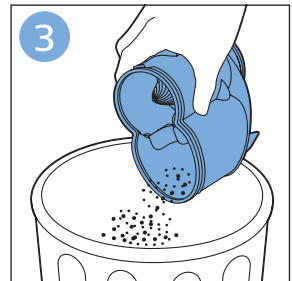

PHILIPS

SpeedPro
Aqua

FC6729, FC6728,
FC6719, FC6718

	3				12
	4				13
	4				14
	4				14
	5				15
	5				16
	6				17
 FC6729 FC6728	8				17
	9				18
	10			 FC6729	18
 FC6729	10				19
	11				19
	11				

FC6729
FC6728

FC6729

A line drawing of the razor head assembly. Below it is a blue arrow pointing to the right, with the text "CP0178/01" written above it. To the right of the razor head is a circular icon containing a blue person reading a book and a white rectangular box with two black circles containing exclamation marks, representing a warning or important information.