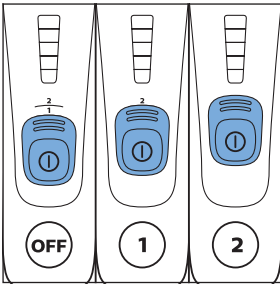

PHILIPS

SpeedPro
Aqua

FC6729, FC6728,
FC6719, FC6718

	3				12
	4				13
	4				14
	4				14
	5				15
	5				16
	6				17
 FC6729 FC6728	8				17
	9				18
	10			 FC6729	18
 FC6729	10				19
	11				19
	11				

FC6729
FC6728

FC6729

A line drawing of the razor head assembly. Below it is a blue arrow pointing to the right, with the text "CP0178/01" written above it. To the right of the razor head is a circular icon containing a blue person reading a book and a white rectangular box with two black circles containing exclamation marks, representing a warning or important information.