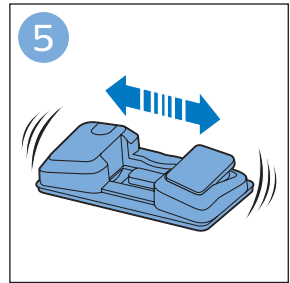

FC6729

A line drawing of the razor head assembly. Below it is a blue arrow pointing to the right, with the text "CP0178/01" written above it. To the right of the razor head is a circular icon containing a blue person reading a book and a white rectangular box with two black circles containing exclamation marks, representing a warning or important information.