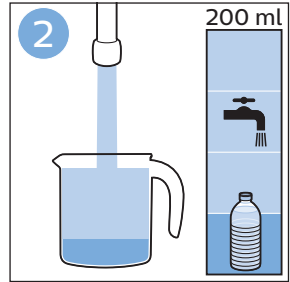

PHILIPS

SpeedPro
Aqua

FC6729, FC6728,
FC6719, FC6718

	3				12
	4				13
	4				14
	4				14
	5				15
	5				16
	6				17
 FC6729 FC6728	8				17
	9				18
	10			 FC6729	18
 FC6729	10				19
	11				19
	11				

FC6729
FC6728

FC6729

A line drawing of the razor head assembly. Below it is a blue arrow pointing to the right, with the text "CP0178/01" written above it. To the right of the razor head is a circular icon containing a blue person reading a book and a white rectangular box with two black circles containing exclamation marks, representing a warning or important information.