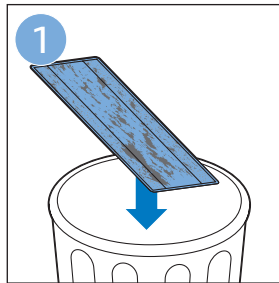

PHILIPS

SpeedPro
Aqua

FC6729, FC6728,
FC6719, FC6718

	3				12
	4				13
	4				14
	4				14
	5				15
	5				16
	6				17
 FC6729 FC6728	8				17
	9				18
	10			 FC6729	18
 FC6729	10				19
	11				19
	11				

FC6729
FC6728

FC6729

A line drawing of the razor head assembly. Below it is a blue arrow pointing to the right, with the text "CP0178/01" written above it. To the right of the razor head is a circular icon containing a blue person reading a book and a white rectangular box with two black circles containing exclamation marks, representing a warning or important information.