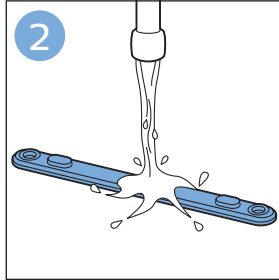

FC6729

A line drawing of the razor head assembly. Below it is a blue arrow pointing to the right, with the text "CP0178/01" written above it. To the right of the razor head is a circular icon containing a blue person reading a book and a white rectangular box with two black circles containing exclamation marks, representing a warning or important information.