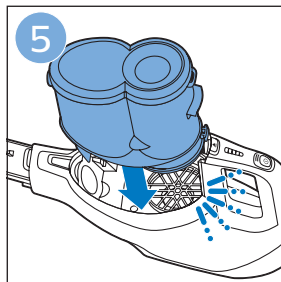

FC6729

A line drawing of the razor head assembly. Below it is a blue arrow pointing to the right, with the text "CP0178/01" written above it. To the right of the razor head is a circular icon containing a blue person reading a book and a white rectangular box with two black circles containing exclamation marks, representing a warning or important information.