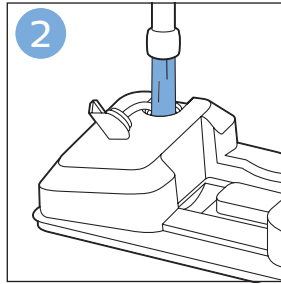

FC6729

A line drawing of the razor head assembly. Below it is a blue arrow pointing to the right, with the text "CP0178/01" written above it. To the right of the razor head is a circular icon containing a blue person reading a book and a white rectangular box with two black circles containing exclamation marks, representing a warning or important information.