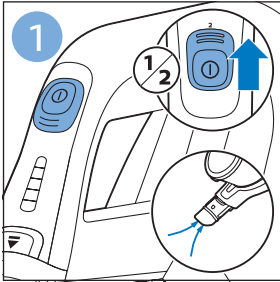

FC6729

A line drawing of the razor head assembly. Below it is a blue arrow pointing to the right, with the text "CP0178/01" written above it. To the right of the razor head is a circular icon containing a blue person reading a book and a white rectangular box with two black circles containing exclamation marks, representing a warning or important information.