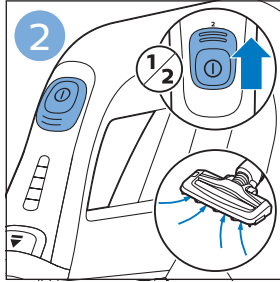

FC6729

A line drawing of the razor head assembly. Below it is a blue arrow pointing to the right, with the text "CP0178/01" written above it. To the right of the razor head is a circular icon containing a blue person reading a book and a white rectangular box with two black circles containing exclamation marks, representing a warning or important information.