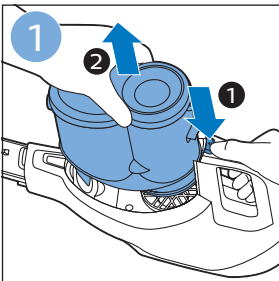

FC6729

A line drawing of the razor head assembly. Below it is a blue arrow pointing to the right, with the text "CP0178/01" written above it. To the right of the razor head is a circular icon containing a blue person reading a book and a white rectangular box with two black circles containing exclamation marks, representing a warning or important information.