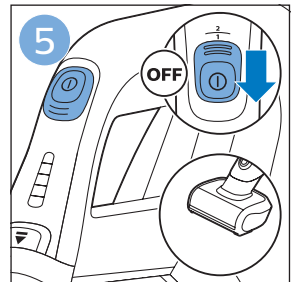

FC6729

A line drawing of the razor head assembly. Below it is a blue arrow pointing to the right, with the text "CP0178/01" written above it. To the right of the razor head is a circular icon containing a blue person reading a book and a white rectangular box with two black circles containing exclamation marks, representing a warning or important information.