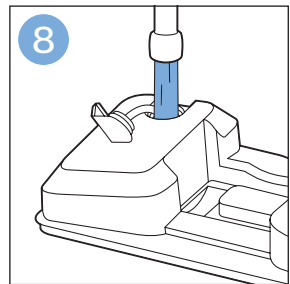

FC6729

A line drawing of the razor head assembly. Below it is a blue arrow pointing to the right, with the text "CP0178/01" written above it. To the right of the razor head is a circular icon containing a blue person reading a book and a white rectangular box with two black circles containing exclamation marks, representing a warning or important information.