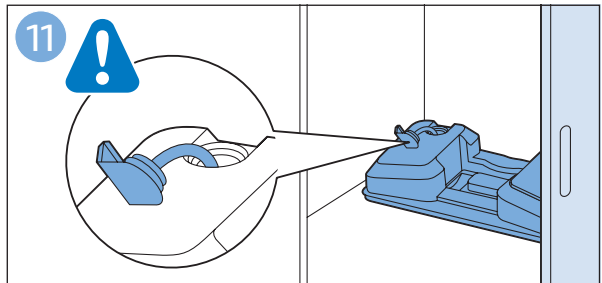

FC6729

A line drawing of the razor head assembly. Below it is a blue arrow pointing to the right, with the text "CP0178/01" written above it. To the right of the razor head is a circular icon containing a blue person reading a book and a white rectangular box with two black circles containing exclamation marks, representing a warning or important information.