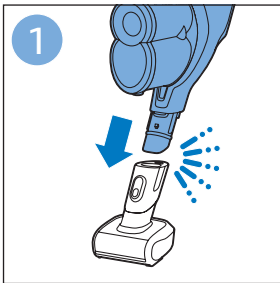

FC6729

A line drawing of the razor head assembly. Below it is a blue arrow pointing to the right, with the text "CP0178/01" written above it. To the right of the razor head is a circular icon containing a blue person reading a book and a white rectangular box with two black circles containing exclamation marks, representing a warning or important information.