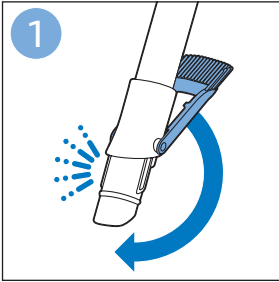

FC6729

A line drawing of the razor head assembly. Below it is a blue arrow pointing to the right, with the text "CP0178/01" written above it. To the right of the razor head is a circular icon containing a blue person reading a book and a white rectangular box with two black circles containing exclamation marks, representing a warning or important information.