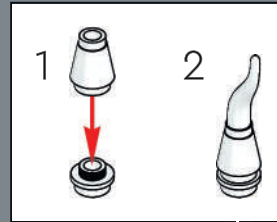

4

42

2x

43

In LEGO® Botanicals sets, you can often spot elements that are used in new ways. This recoloured LEGO carrot is the perfect shape of the spadix on the partially bloomed flower.

44

45

46