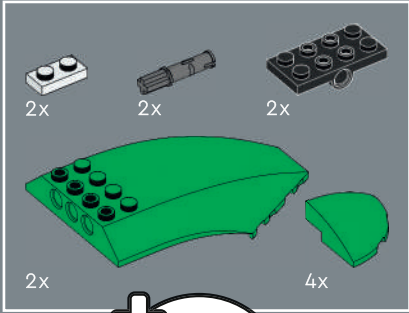

2

3

38

39

41

1

2

3

4

42

2x

43

In LEGO® Botanicals sets, you can often spot elements that are used in new ways. This recoloured LEGO carrot is the perfect shape of the spadix on the partially bloomed flower.

44

45

46