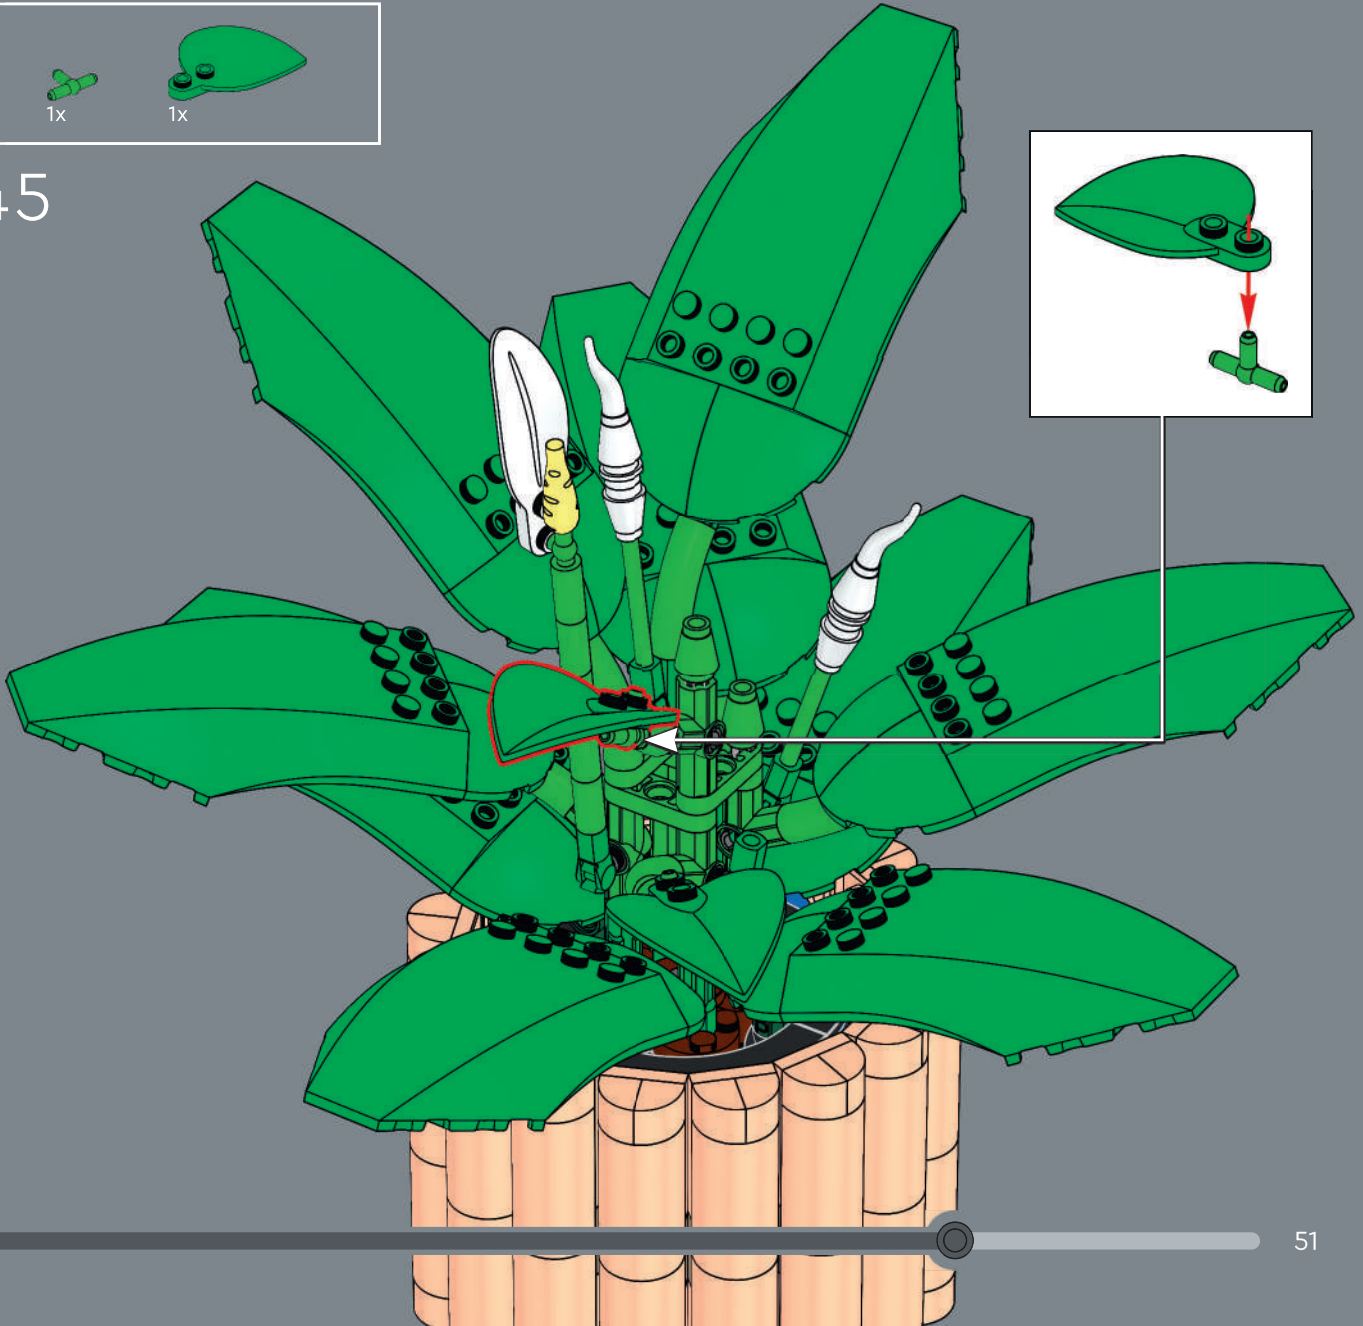

4

42

2x

43

In LEGO® Botanicals sets, you can often spot elements that are used in new ways. This recoloured LEGO carrot is the perfect shape of the spadix on the partially bloomed flower.

44

45

46

47

48

2x

A LEGO® popcorn element makes a perfect top for the spadix on the fully bloomed flower.

The white 'flower' of the Peace Lily is actually a modified leaf called a spathe. What better way to represent it than by recolouring a LEGO leaf element white!