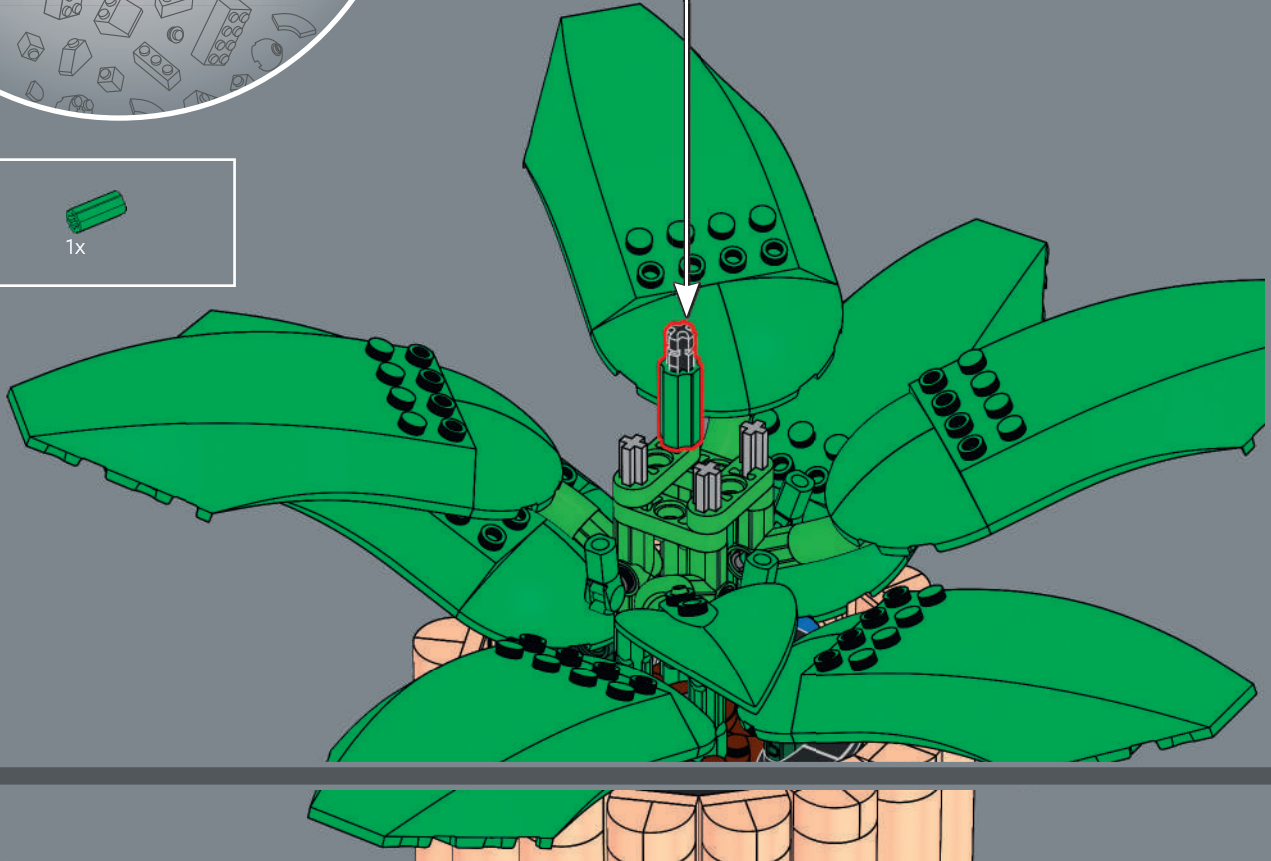

2

3

38

39

41

1

2

3

4

42

2x

43

In LEGO® Botanicals sets, you can often spot elements that are used in new ways. This recoloured LEGO carrot is the perfect shape of the spadix on the partially bloomed flower.

44

45

46