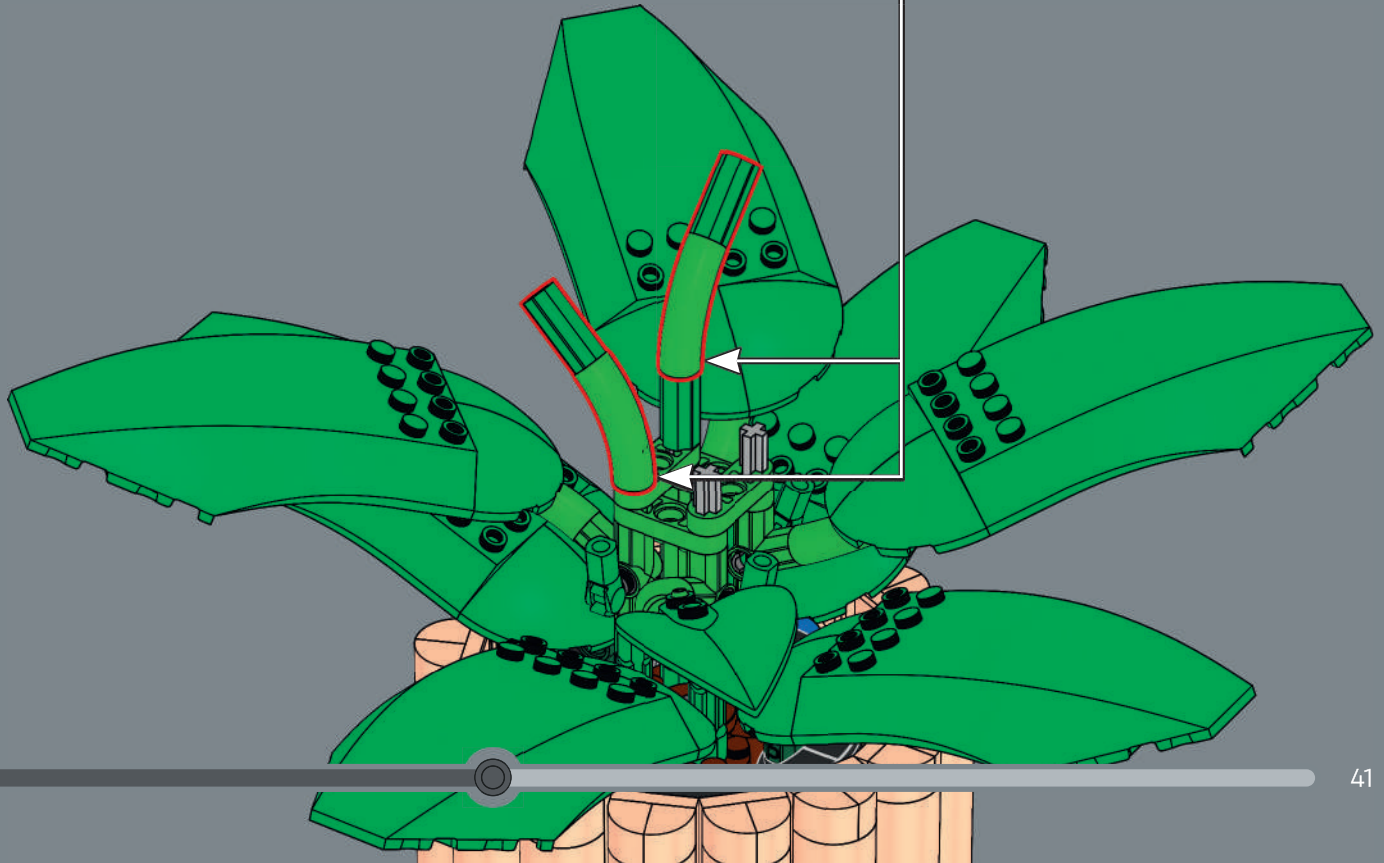

2

3

38

39

41

1

2

3

4

42

2x

43

In LEGO® Botanicals sets, you can often spot elements that are used in new ways. This recoloured LEGO carrot is the perfect shape of the spadix on the partially bloomed flower.

44

45

46