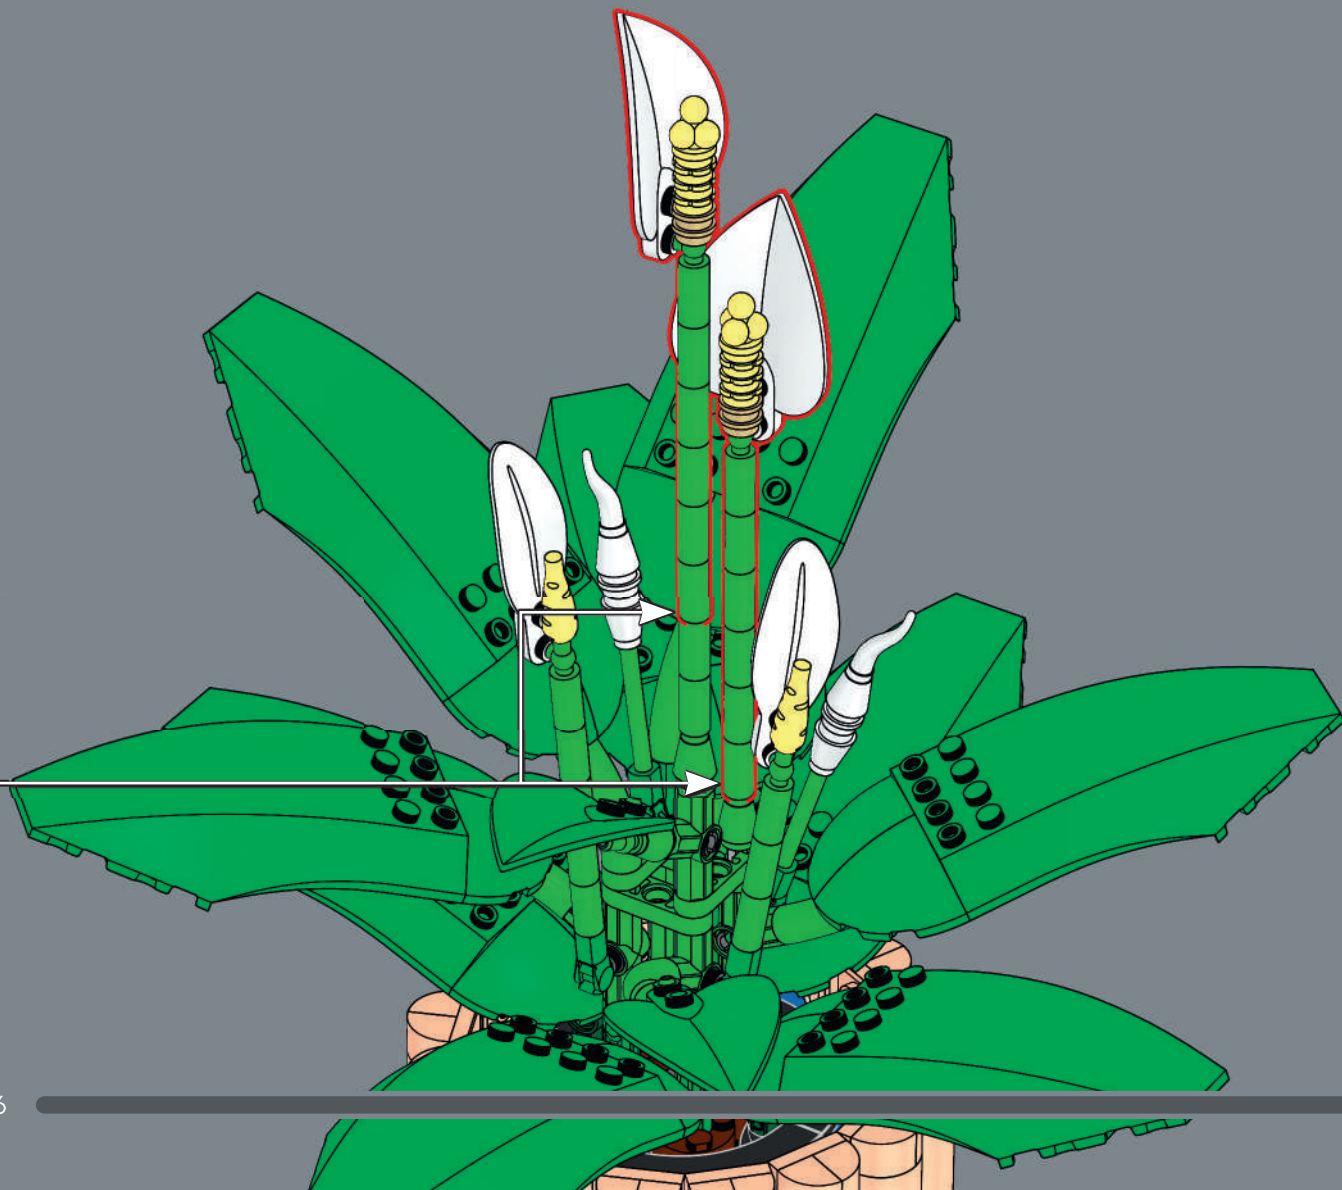

47

48

2x

A LEGO® popcorn element makes a perfect top for the spadix on the fully bloomed flower.

The white 'flower' of the Peace Lily is actually a modified leaf called a spathe. What better way to represent it than by recolouring a LEGO leaf element white!