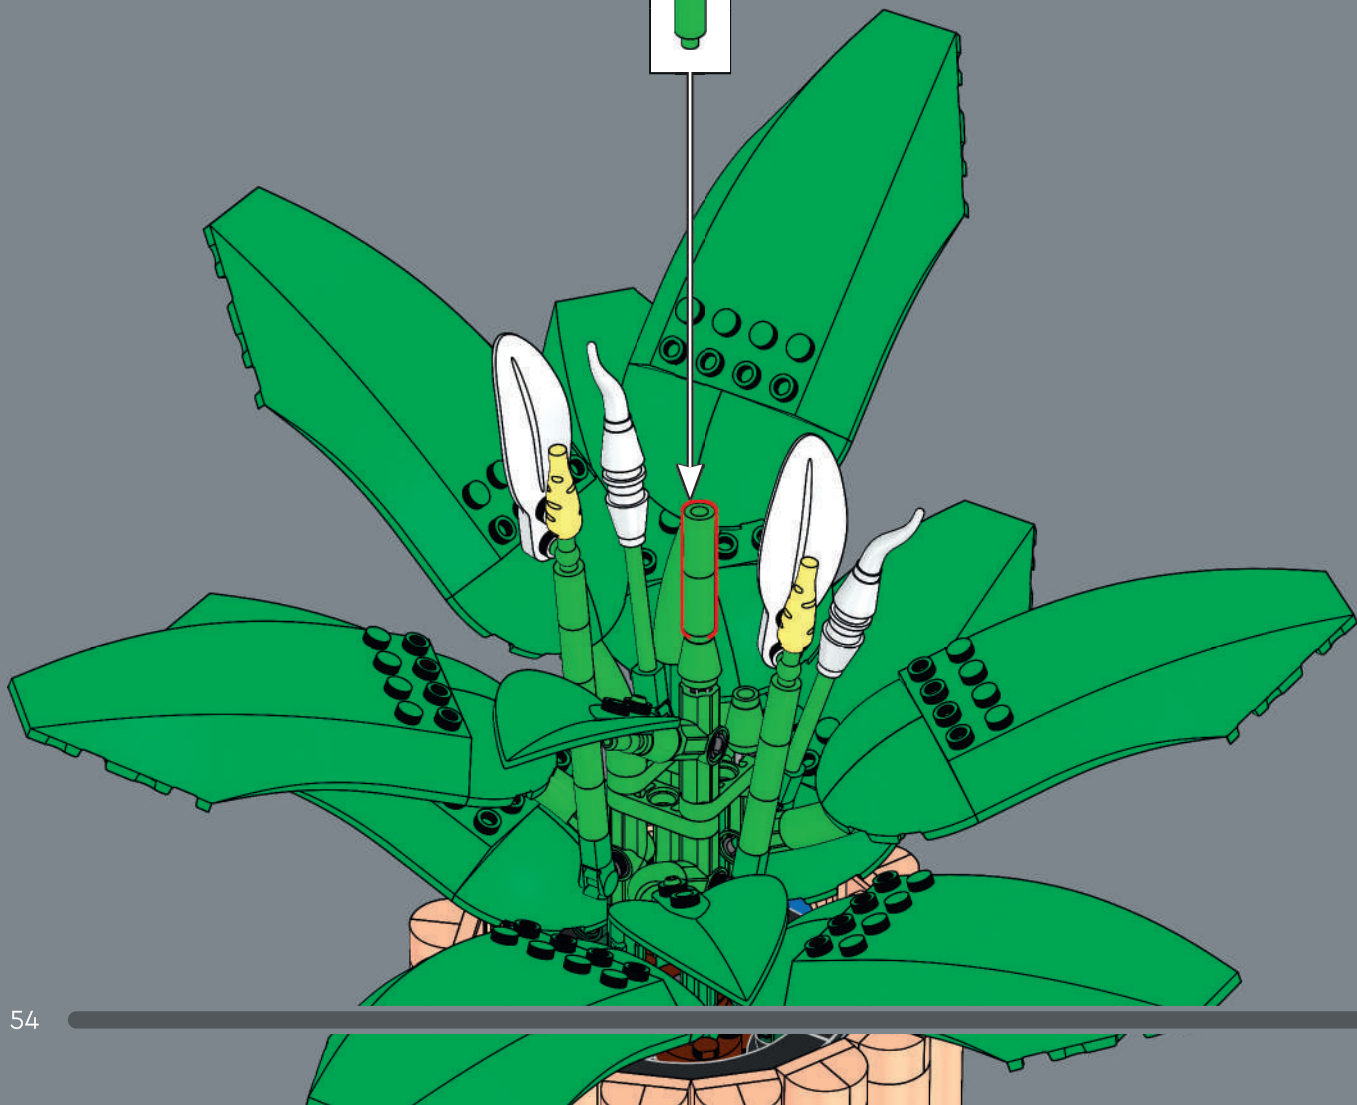

4

42

2x

43

In LEGO® Botanicals sets, you can often spot elements that are used in new ways. This recoloured LEGO carrot is the perfect shape of the spadix on the partially bloomed flower.

44

45

46

47

48

2x

A LEGO® popcorn element makes a perfect top for the spadix on the fully bloomed flower.

The white 'flower' of the Peace Lily is actually a modified leaf called a spathe. What better way to represent it than by recolouring a LEGO leaf element white!