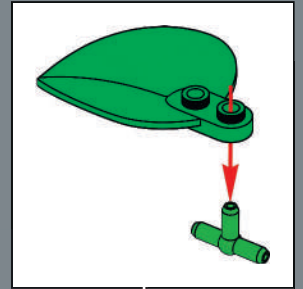

4

42

2x

43

In LEGO® Botanicals sets, you can often spot elements that are used in new ways. This recoloured LEGO carrot is the perfect shape of the spadix on the partially bloomed flower.

44

45

46