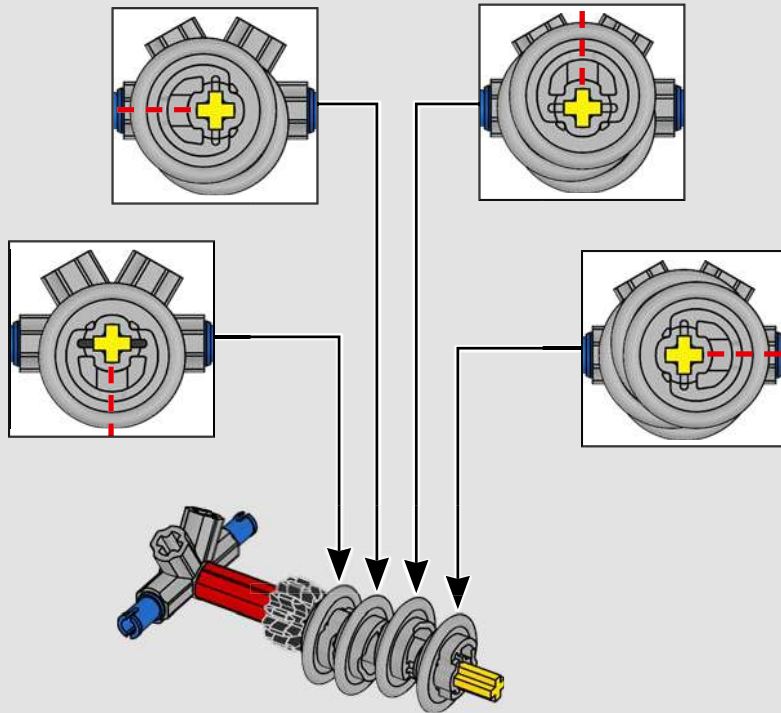

# 1:16 SCALE MODEL

The real-life Ford® GT40 Mk II took only three years to develop – an admirable feat even by today's standards. Designing a LEGO® Technic tribute to this legendary race car has been a rare treat. We have created a building experience that lets you enjoy the car's beautiful silhouette and reflects some of its famous engineering and mechanical features: right-hand steering and a V8 mid-engine with working pistons, in addition to the opening doors, engine cover and front hatch.

- The LEGO® Technic Design Team

1

2

3

4x

4

2x

1x