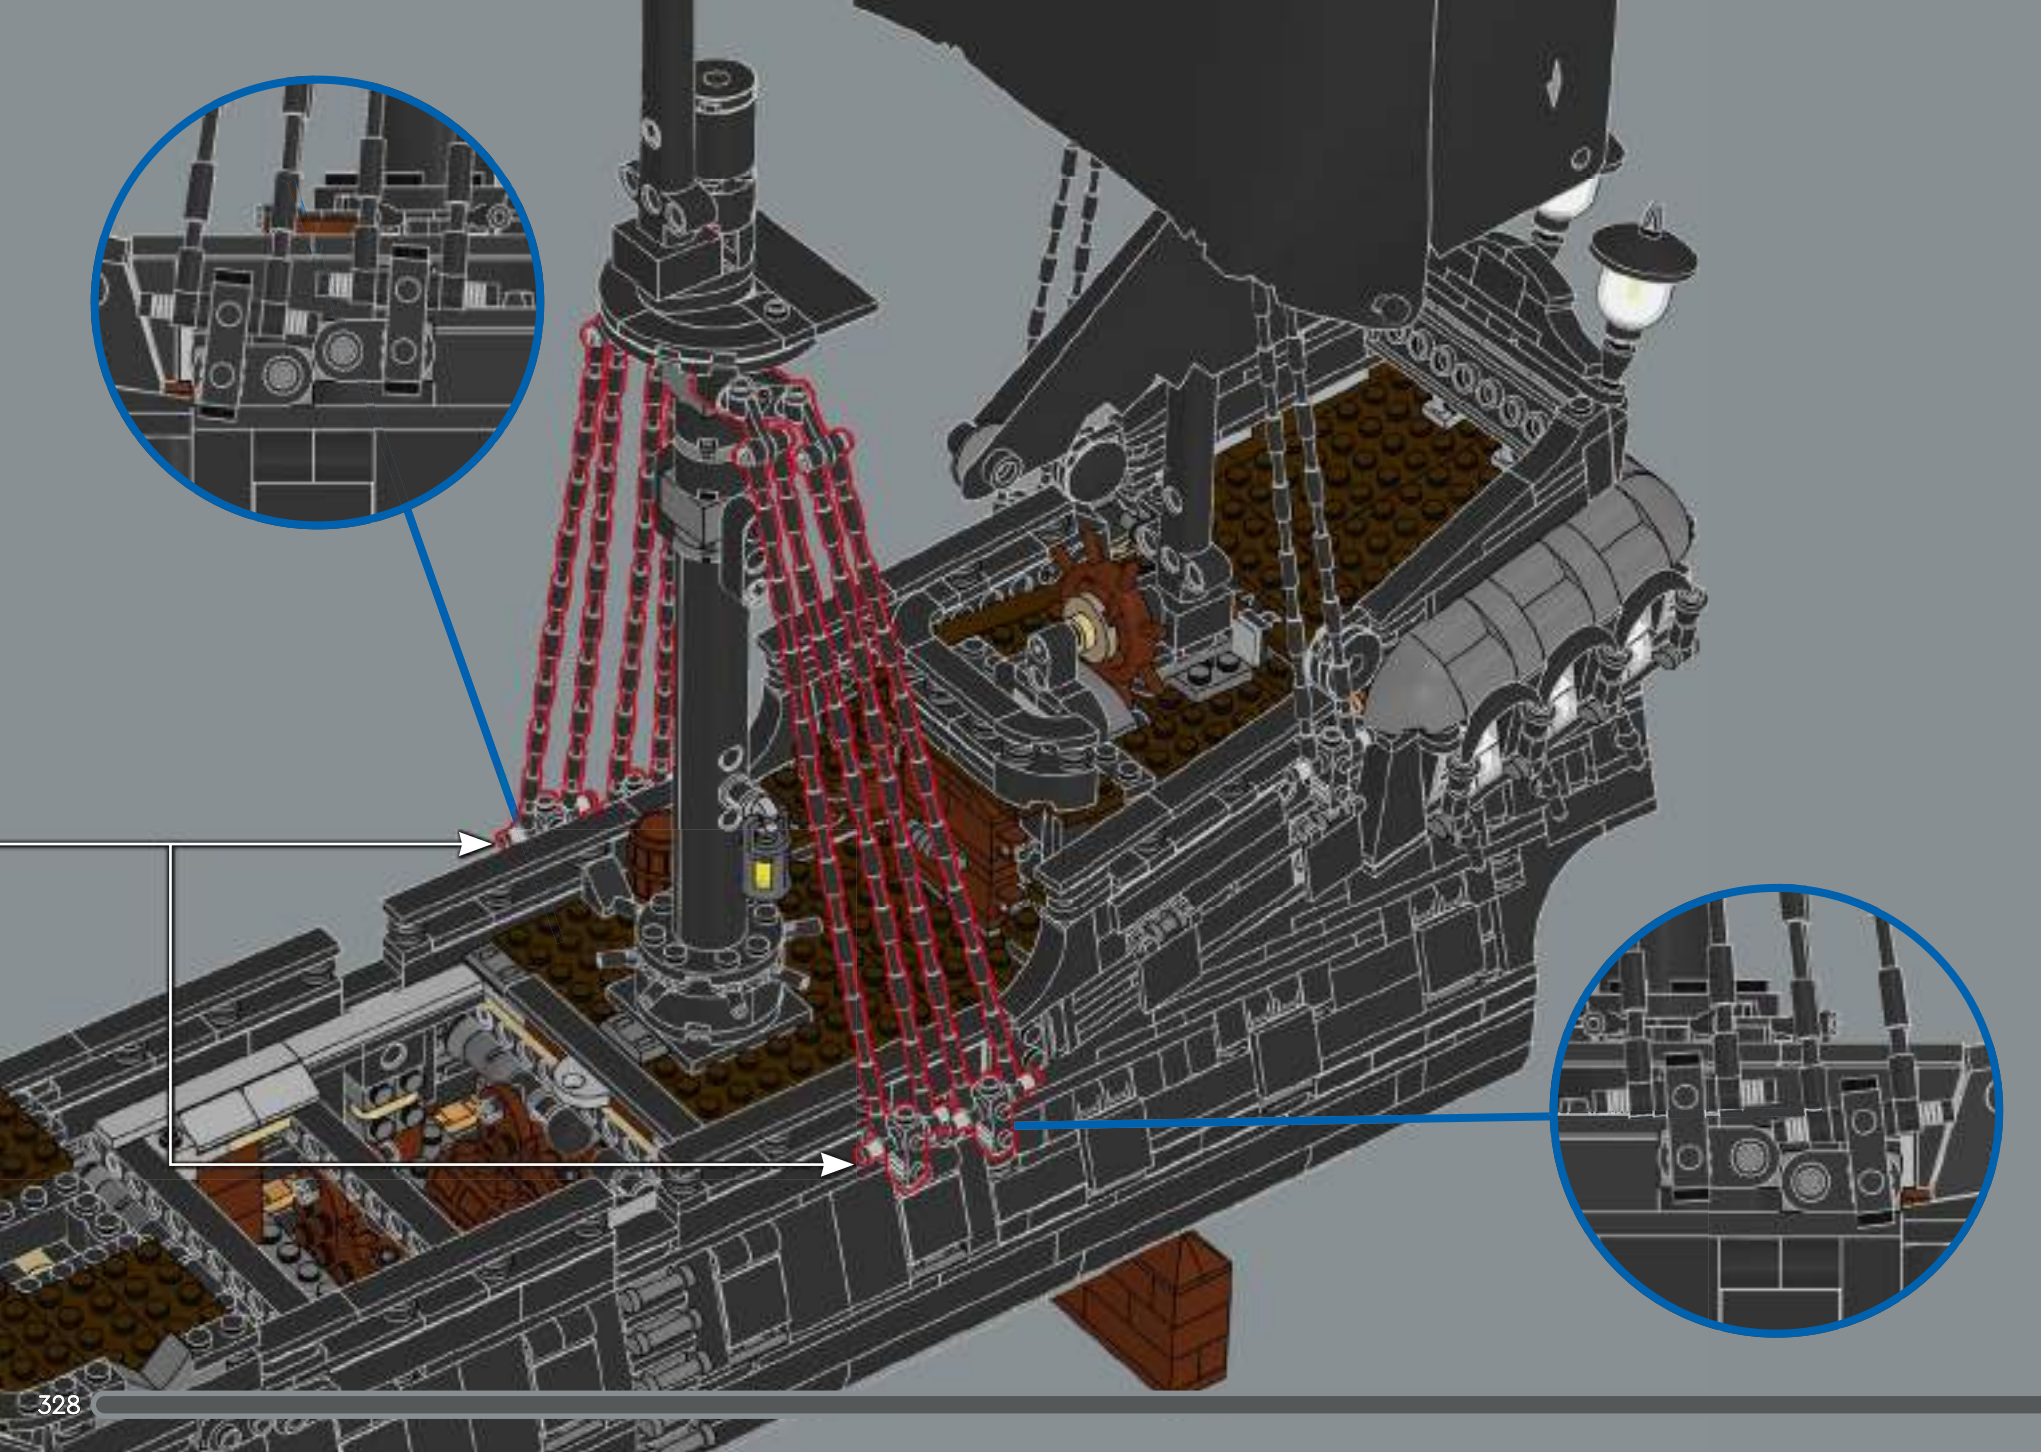

467

This element is a classic! It was originally used as a tool holder for the classic space-themed LEGO® M:Tron astronauts as far back as 1990.

468

469

1

2

3

4