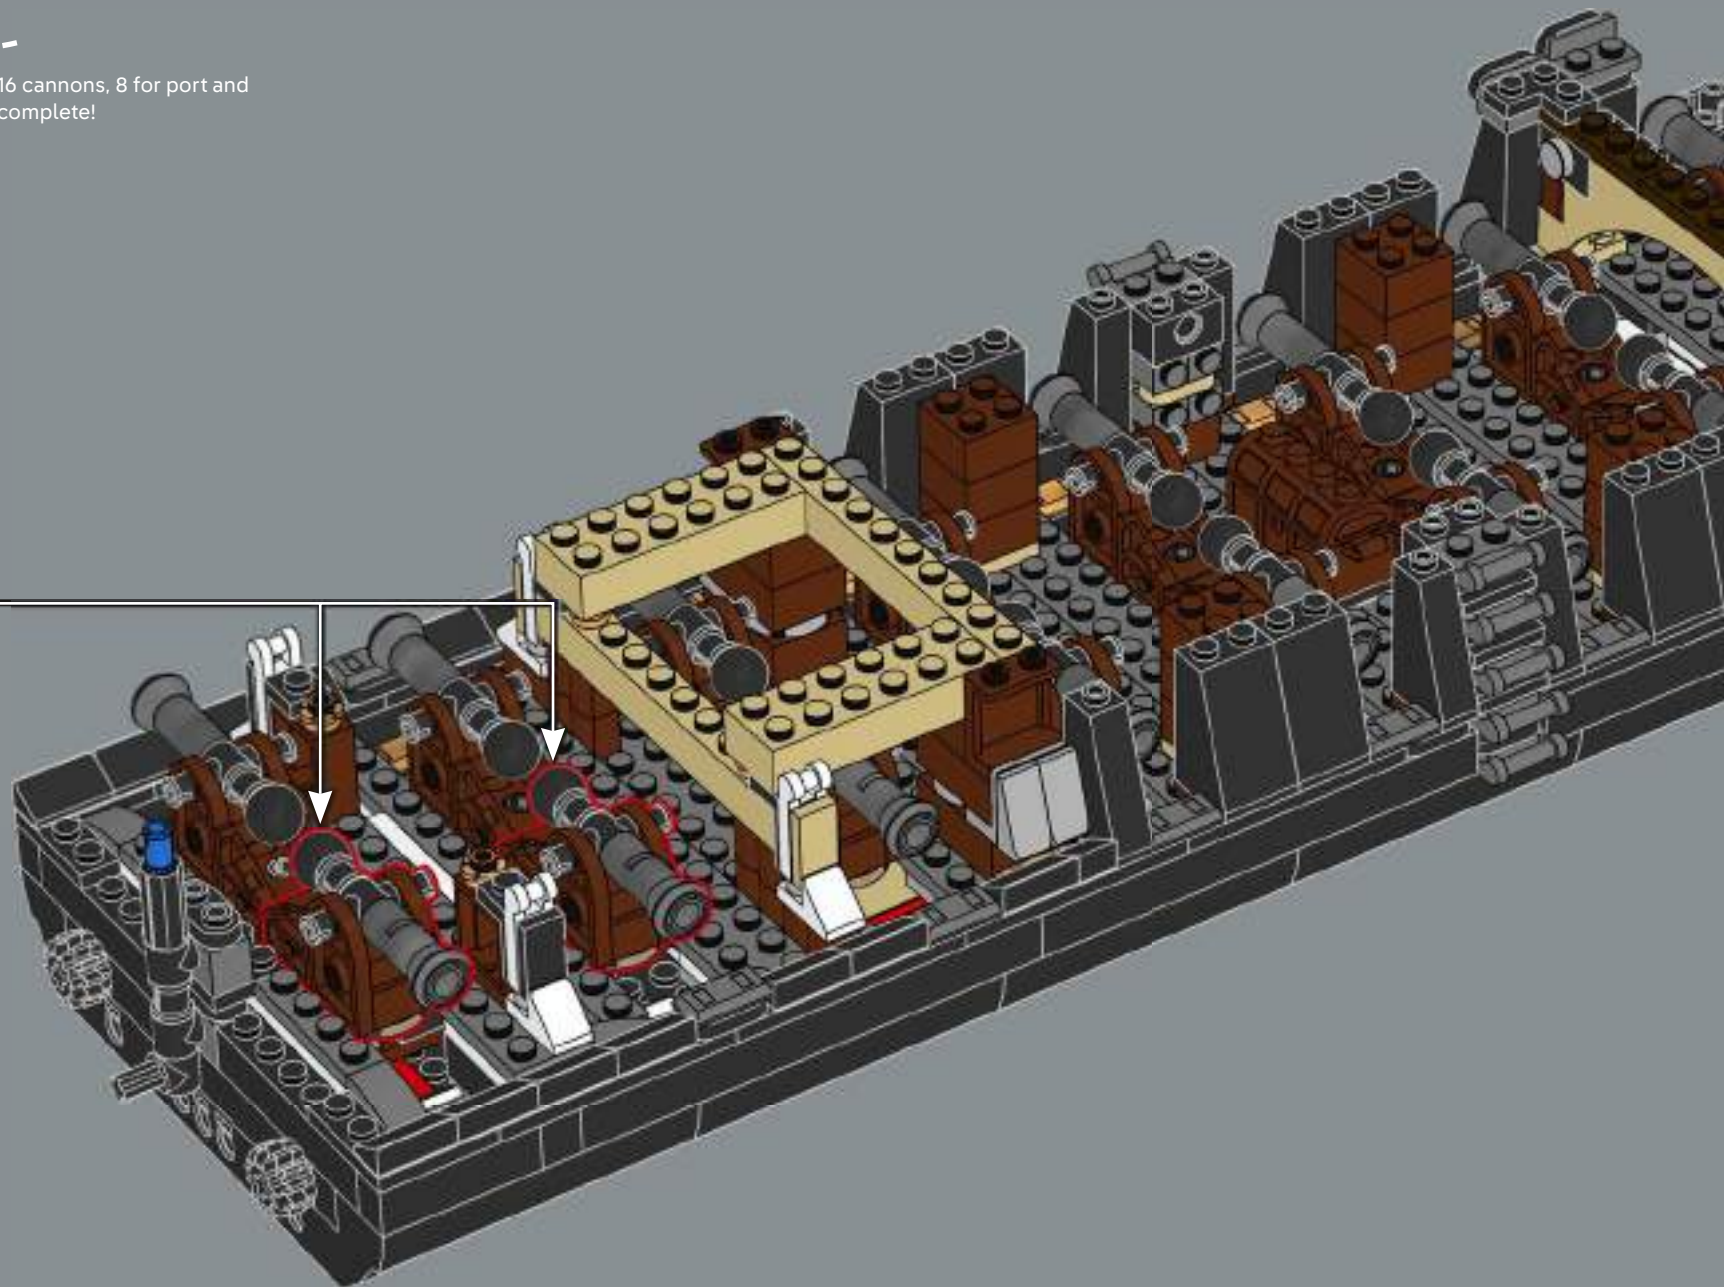

Congratulations, matey! 16 cannons, 8 for port and 8 for starboard, are now complete!

157