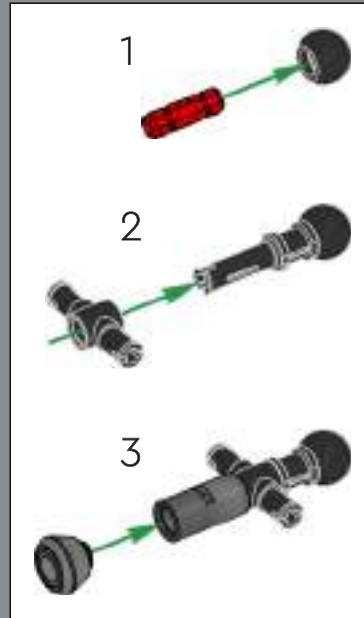

91

A treasure chest is a critical component of any LEGO® pirate ship, no matter how much gold is on board!

92

93

94

95

96

97