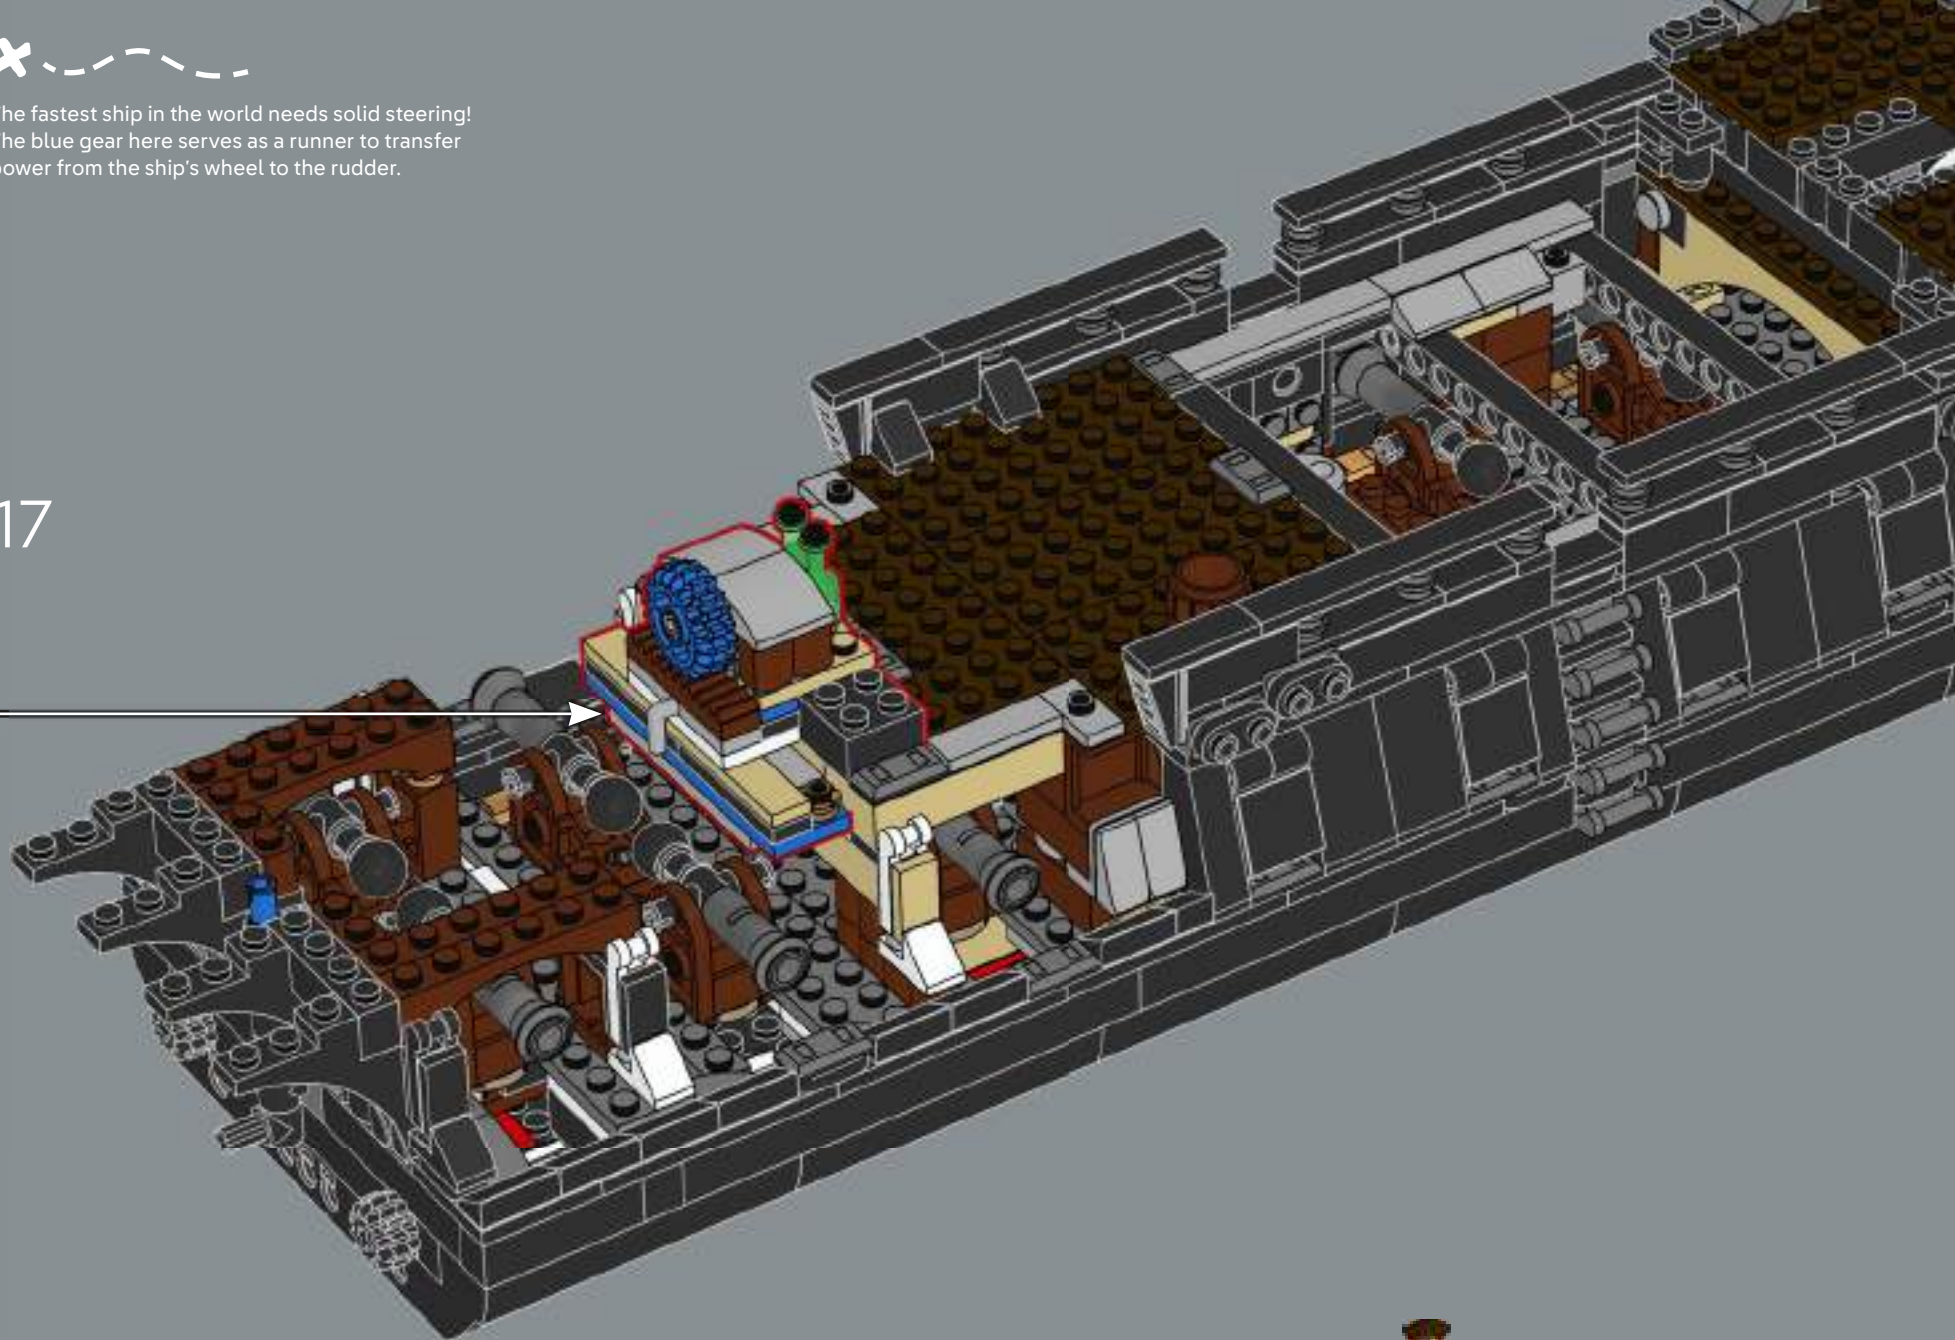

211

212

213

214

215

216

The fastest ship in the world needs solid steering!
The blue gear here serves as a runner to transfer
power from the ship's wheel to the rudder.

217