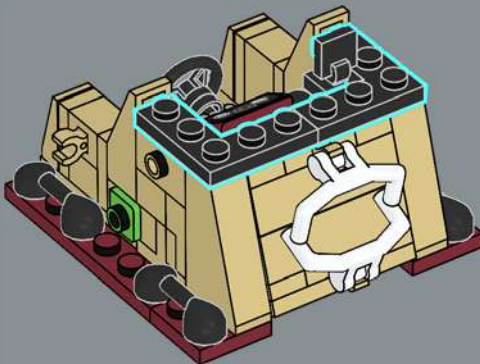

2x

180

2x

1x

2x

182

2x

181

1x

1x

1x

1x

183

1

2