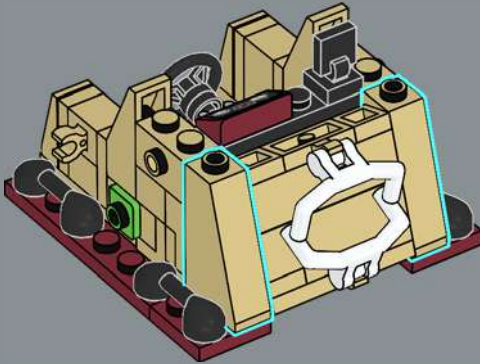

2x

180

2x

1x

2x

182

2x

181

1x

1x

1x

1x

183

1

2