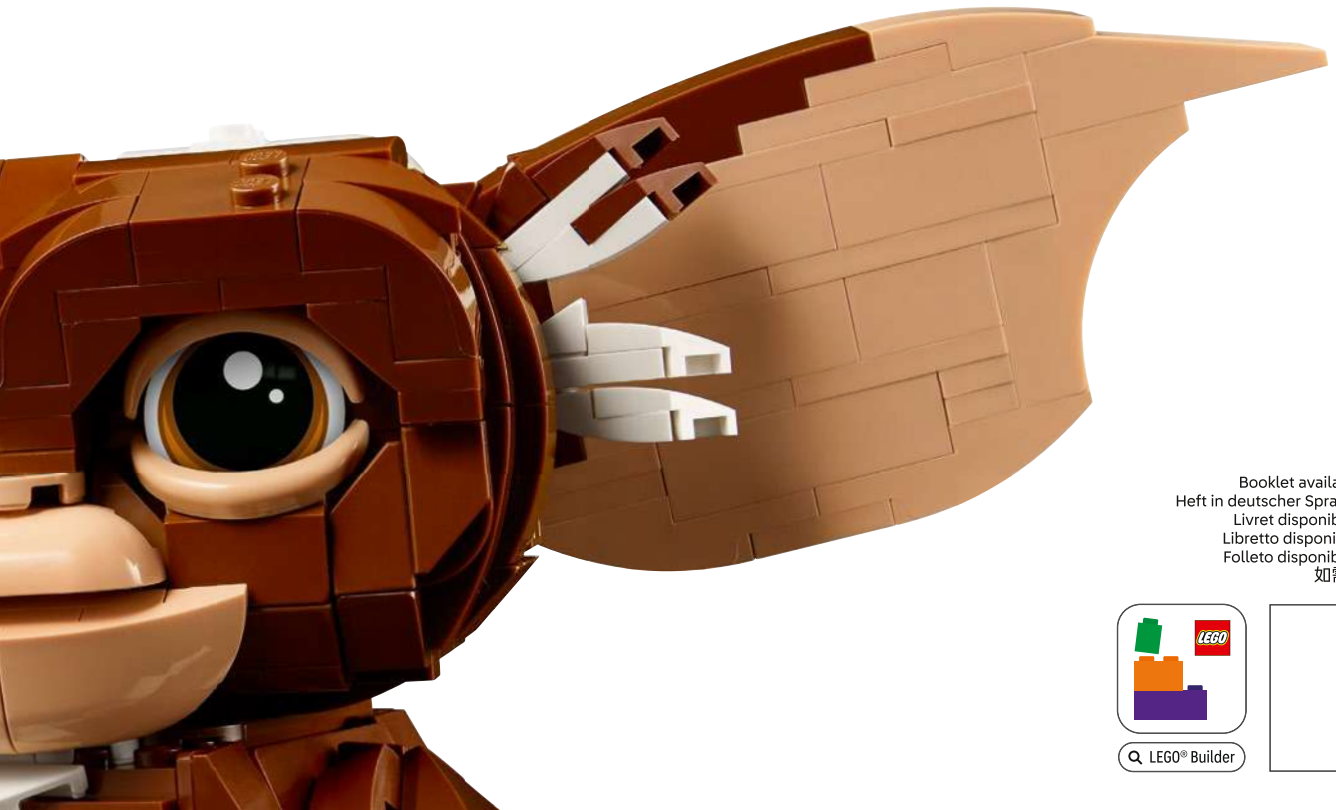

21361

Booklet available in English
Heft in deutscher Sprache erhältlich
Livret disponible en français
Libretto disponibile in italiano
Folleto disponible en español
如需中文版手册

LEGO® Builder