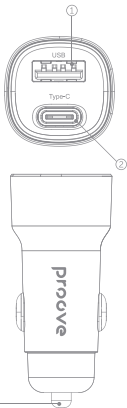

## PRODUCT PARAMETER

Material: ABS

Input: DC 12/24V

Output: Type-C, USB

Fast charging protocols: QC3.0, PD3.0

Type-C: DC 5V/3A, 9V/2A, 12V/2.5A (30W)

USB: DC 5V/3A, 9V/2A, 12V/1.5A (18W)

Type-C+USB: 30W+18W

Maximum power: 48W

Product size: 26x26x61mm

Weight: 22.5g

## PRODUCT DETAILS

1. USB output
2. Type-C output
3. DC input