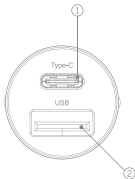

Thank you for choosing Prove! Please read the user manual carefully before using the product.

PRODUCT PARAMETER

Material: metal

Input: DC 12/24V

Output: Type-C, USB

Fast charging protocols: QC3.0, PD3.0

Output power:

Type-C: DC 5V/3A, 9V/3A, 12V/2.5A

(PPS: 3.3-11V/3A) (30W)

USB: DC 5V/3A, 9V/2A, 12V/1.5A (18W)

Type-C+USB: 30W

Maximum power: 30W

Product size: 23x23x44.3mm

Weight: 16.2g

PACKAGE

- Car charger x1
- User manual x1
- Stickers x1

PRODUCT DETAILS

1. Type-C output
2. USB output
3. DC input