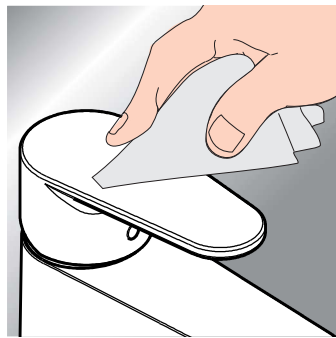

www.hansgrohe.com/search

*www.hansgrohe.com/warranty