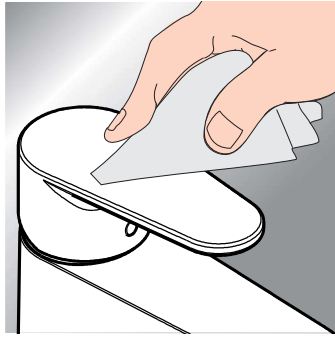

www.hansgrohe.com/search

*www.hansgrohe.com/warranty