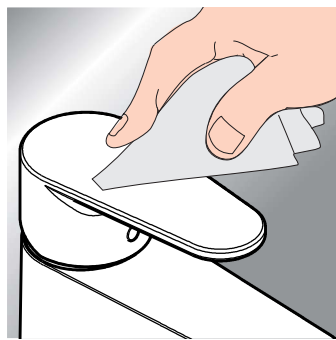

www.hansgrohe.com/search

* www.hansgrohe.com/warranty