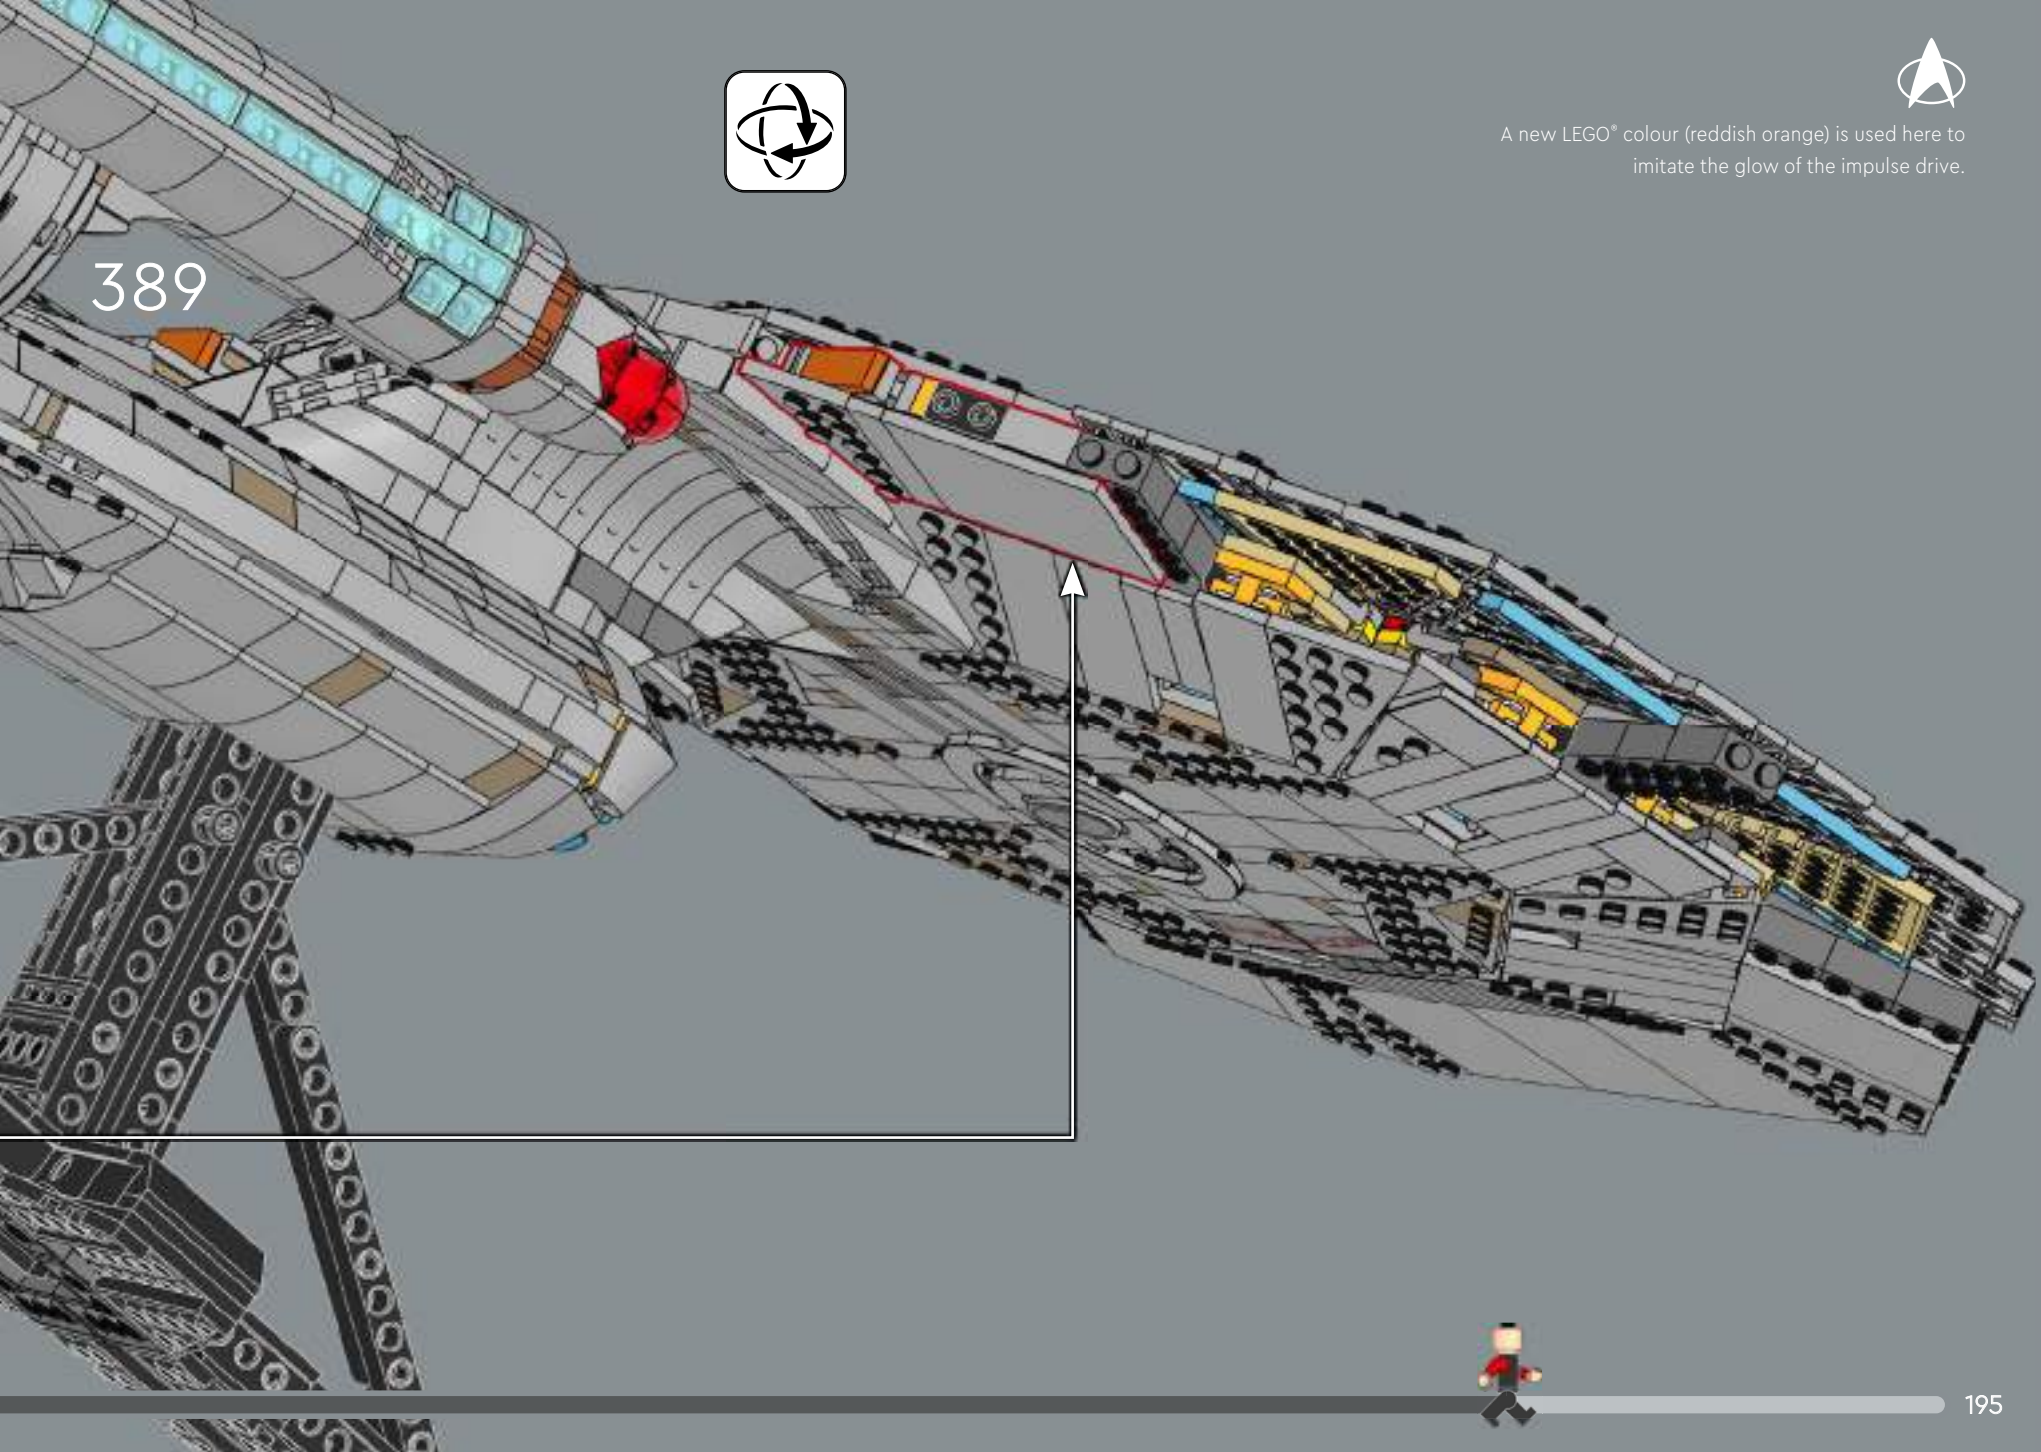

388

A new LEGO® colour (reddish orange) is used here to imitate the glow of the impulse drive.

389

390

391

392

393

394