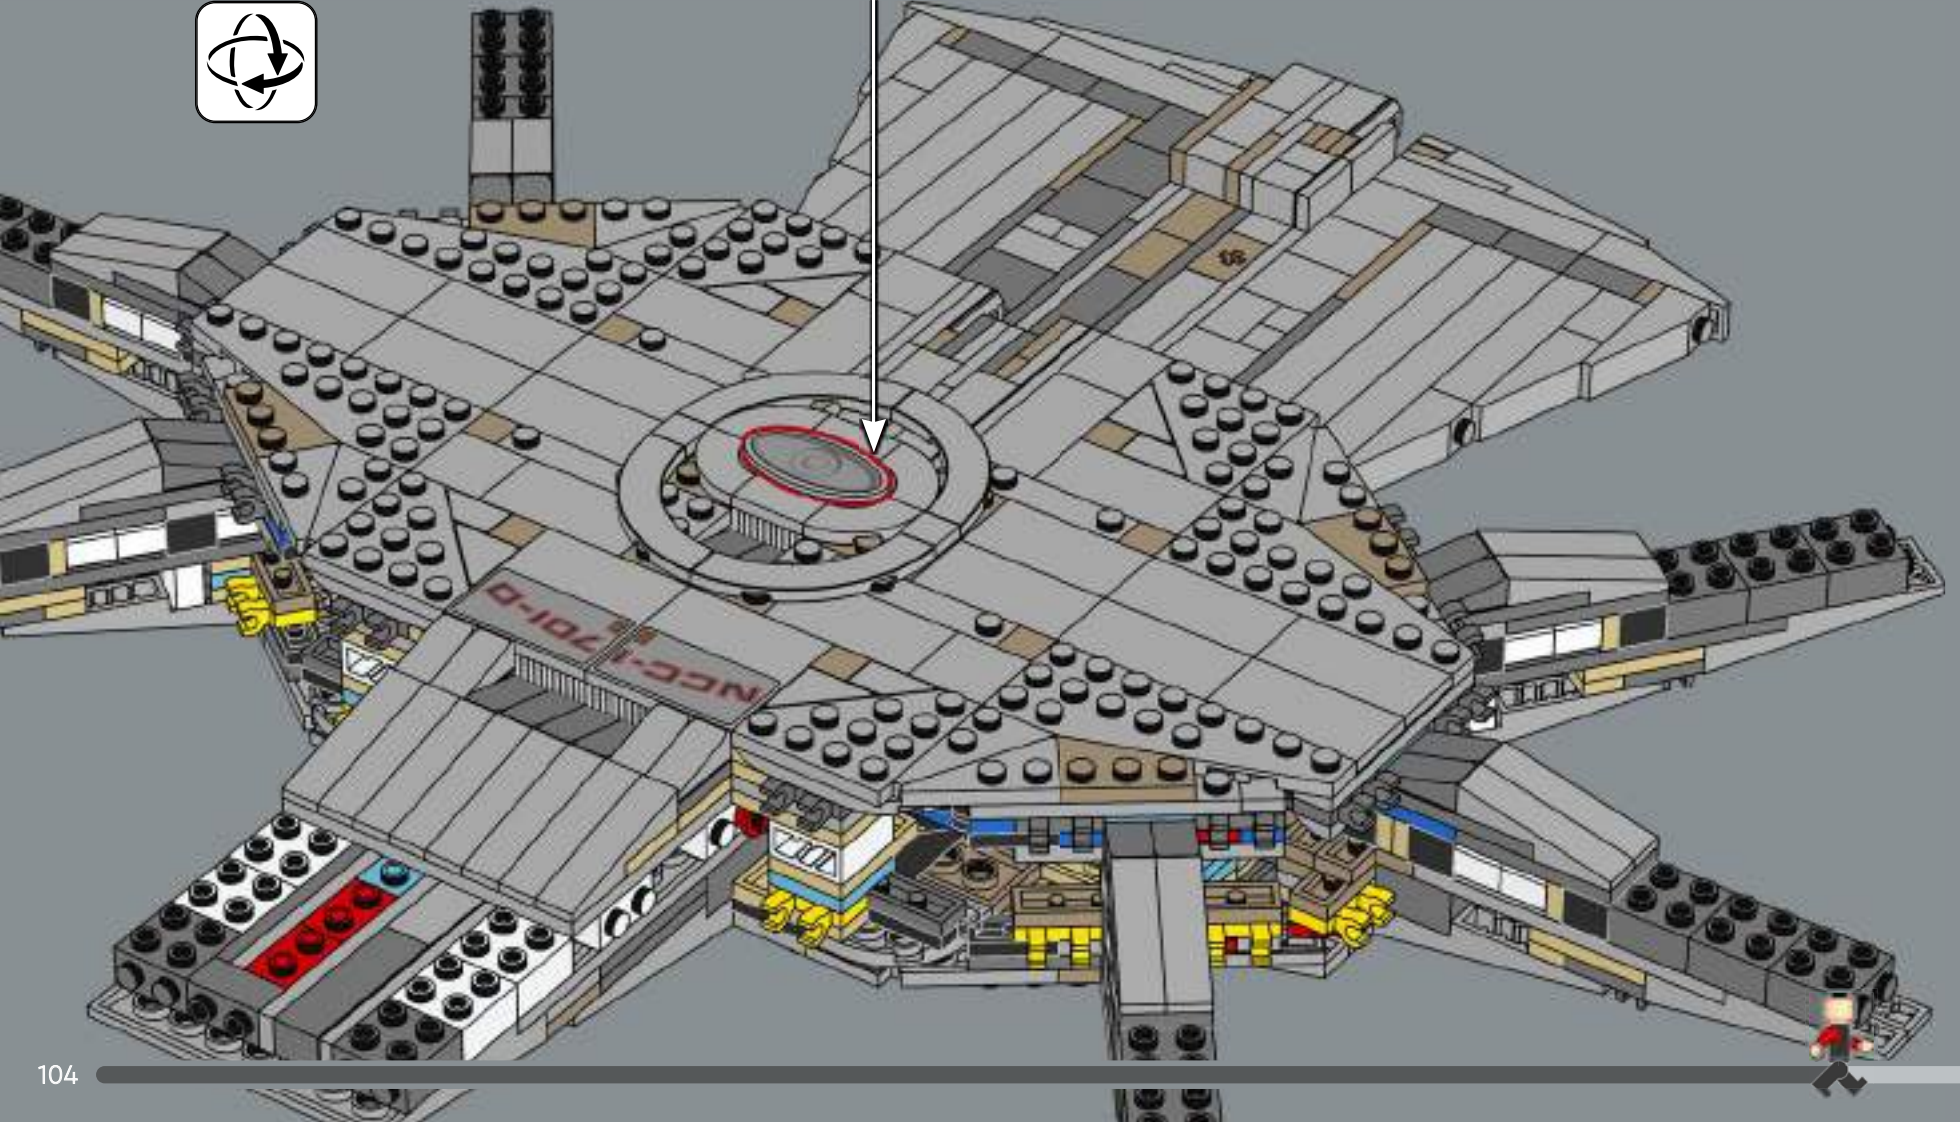

165

166

The oval shield marks the location of the captain's yacht
- which was never used in the series.

167

A Type-15 shuttlepod hides the safety pin for the primary hull/saucer section.

168

169

170