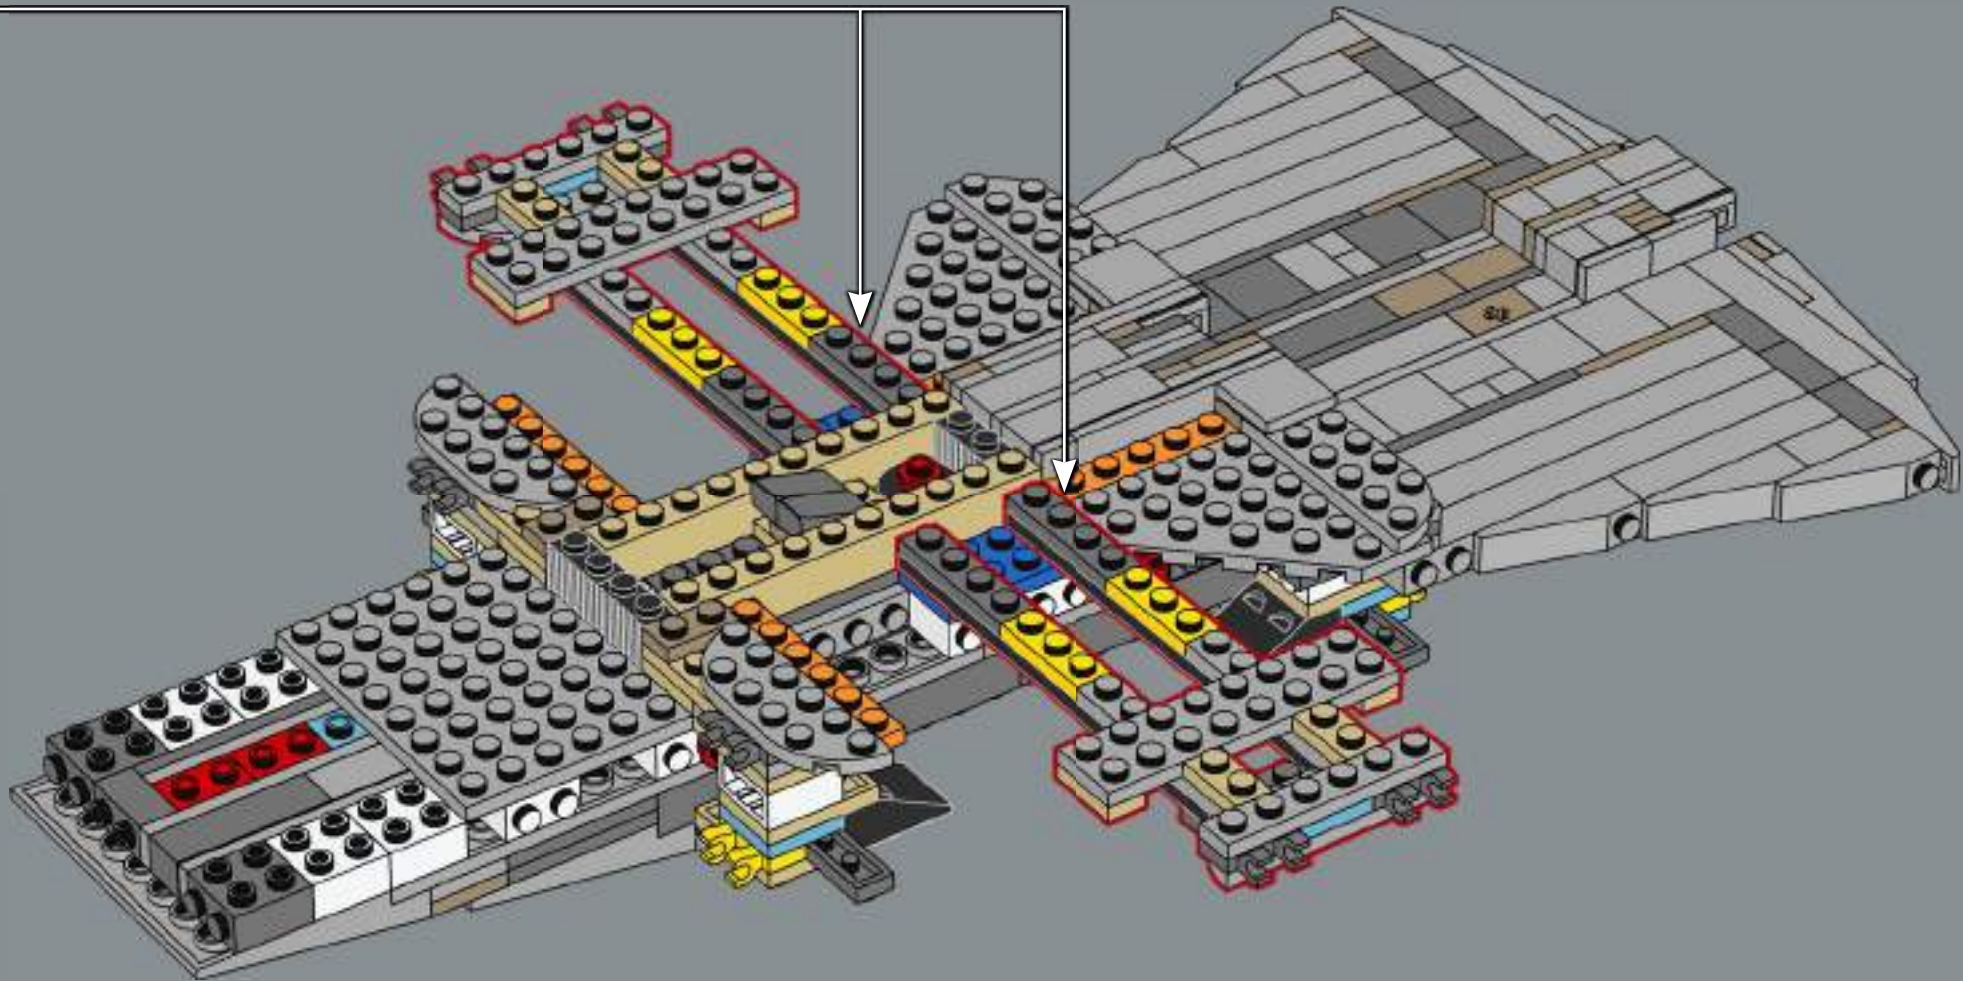

78

Lieutenant Commander Data's cat is named Spot – even though the cat playing the role did not, in fact, have spotted fur!

79

80

81

82

83

2x