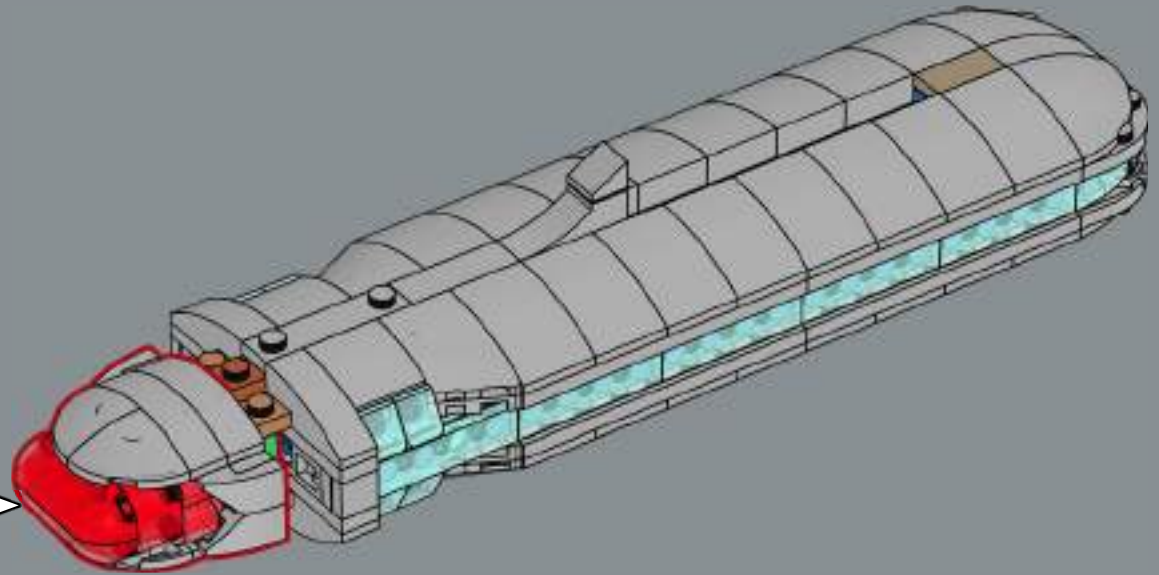

397

This is the first time that these rounded LEGO® elements have appeared in transparent red, as part of the warp engines' 'glowing' red Bussard collectors.

398

399

400

401

402

403