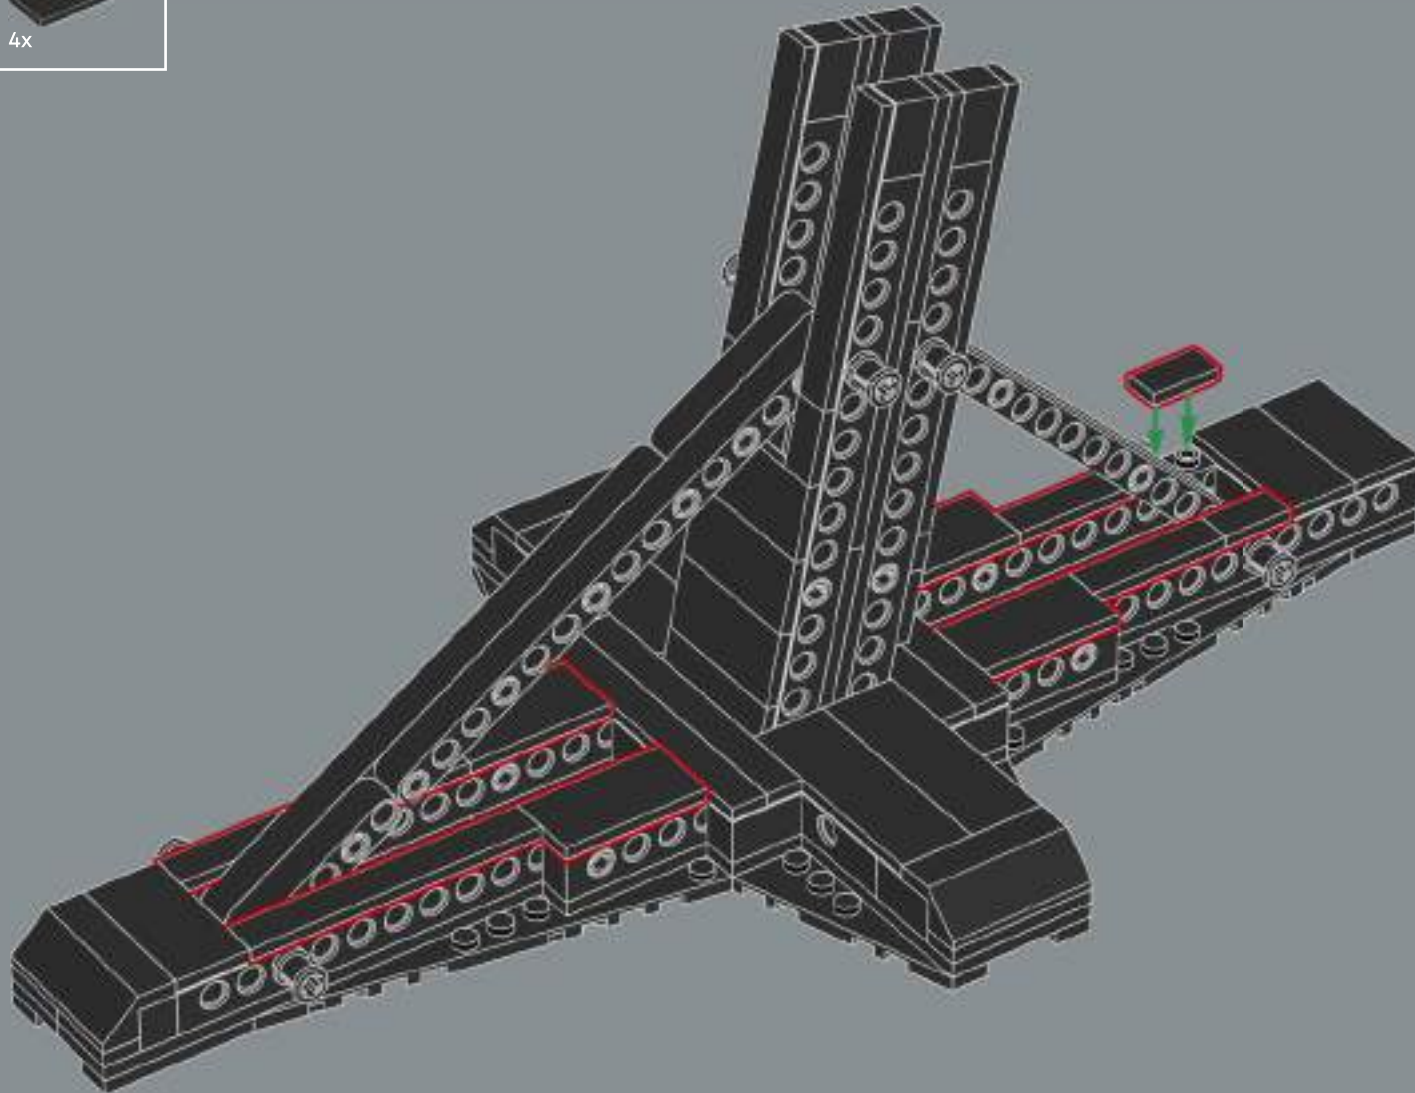

319

320

321

Once Geordi La Forge became the *Enterprise's* chief engineer, he always kept his Starfleet engineering case handy.

323

324

325

326