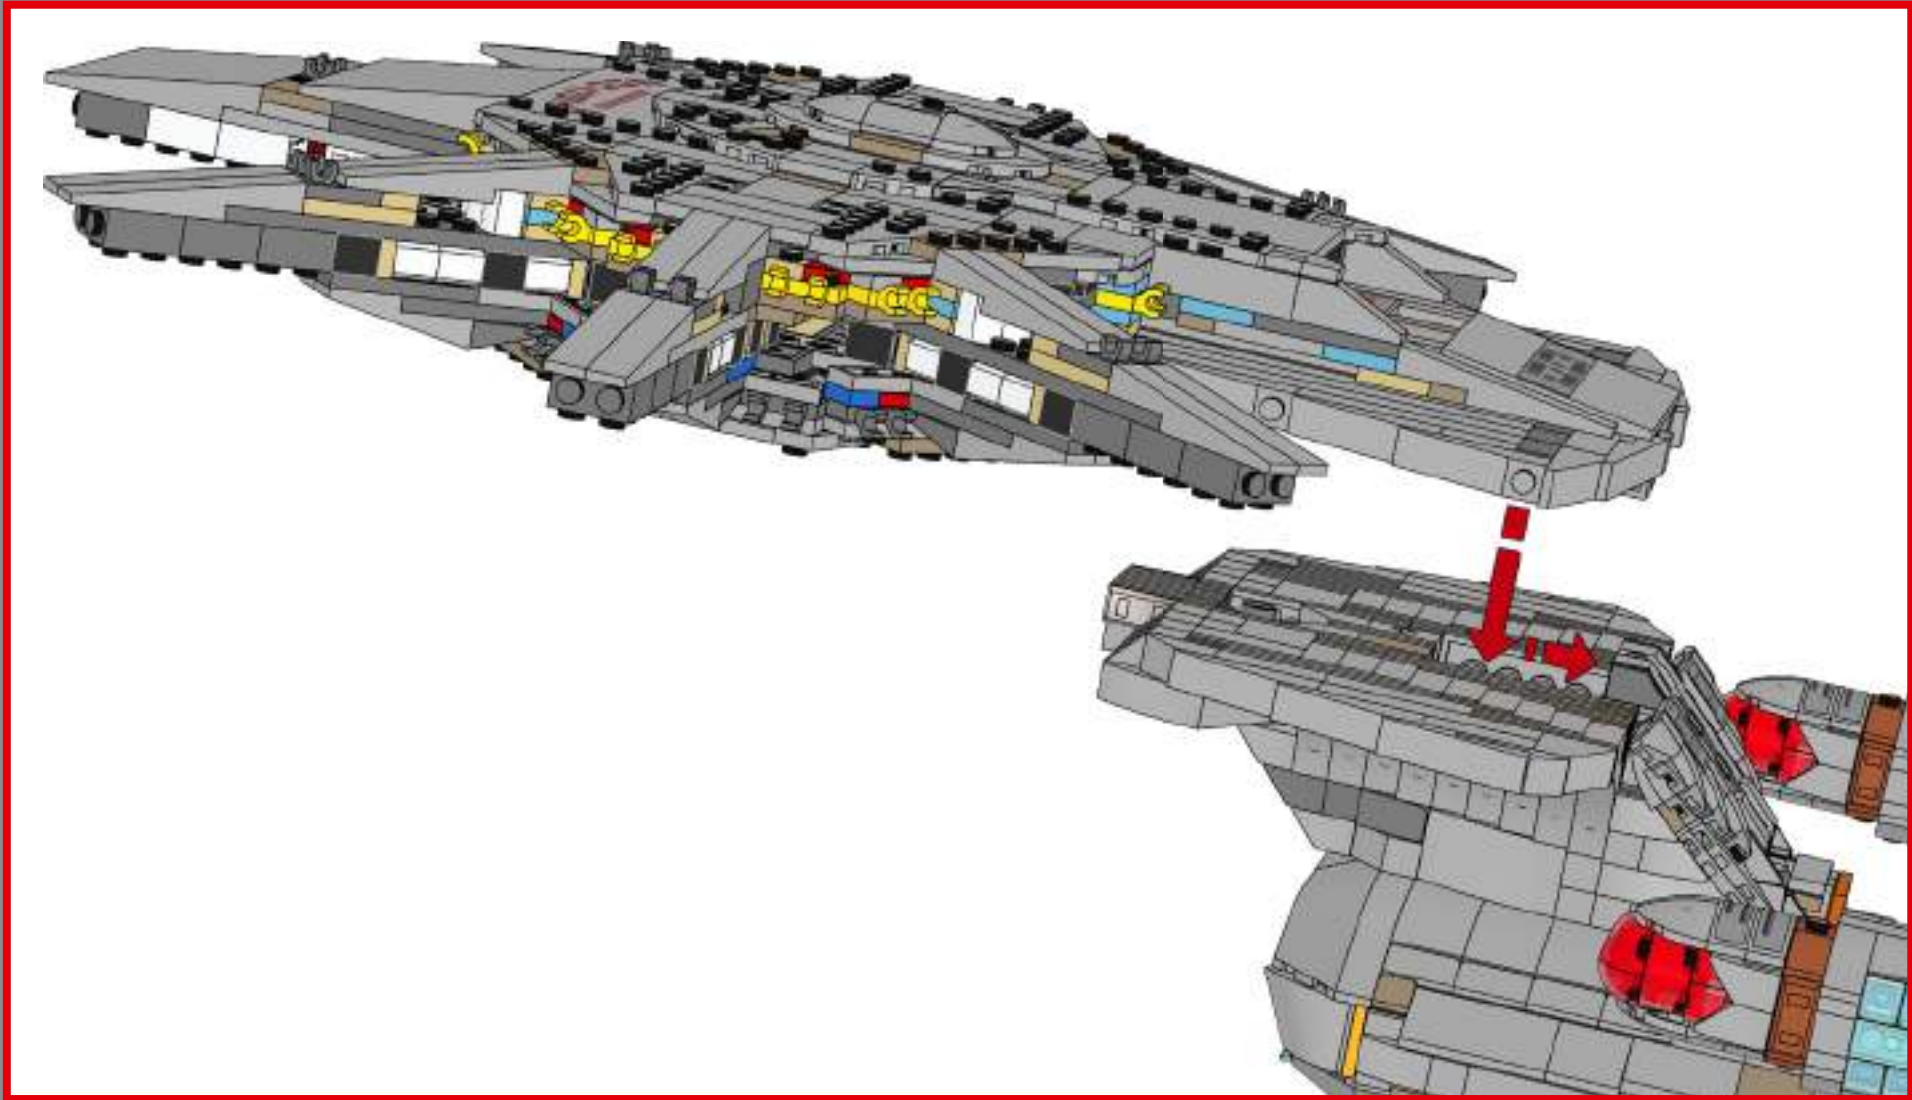

165

166

The oval shield marks the location of the captain's yacht
- which was never used in the series.

167

A Type-15 shuttlepod hides the safety pin for the primary hull/saucer section.

168

169

170