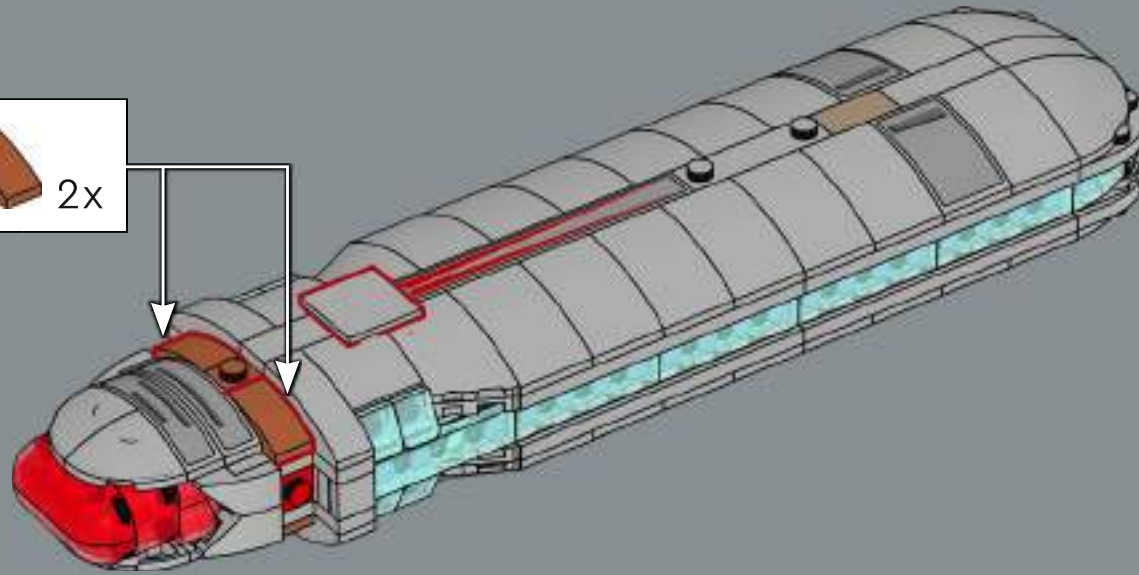

397

This is the first time that these rounded LEGO® elements have appeared in transparent red, as part of the warp engines' 'glowing' red Bussard collectors.

398

399

400

401

402

403