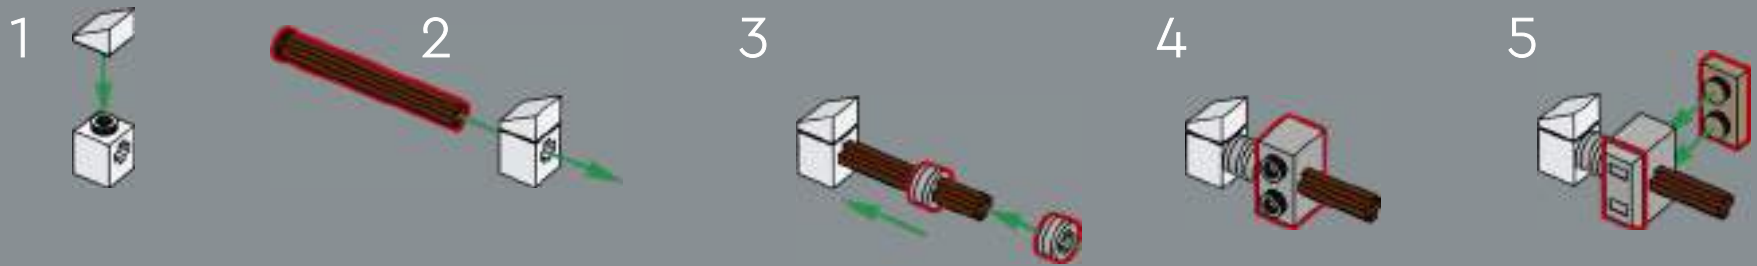

165

166

The oval shield marks the location of the captain's yacht
- which was never used in the series.

167

A Type-15 shuttlepod hides the safety pin for the primary hull/saucer section.

168

169

170