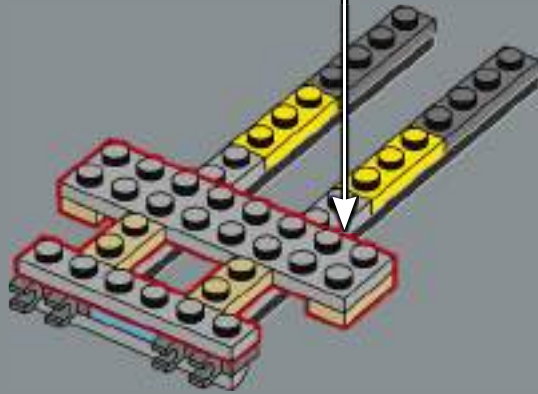

78

Lieutenant Commander Data's cat is named Spot – even though the cat playing the role did not, in fact, have spotted fur!

79

80

81

82

83

2x