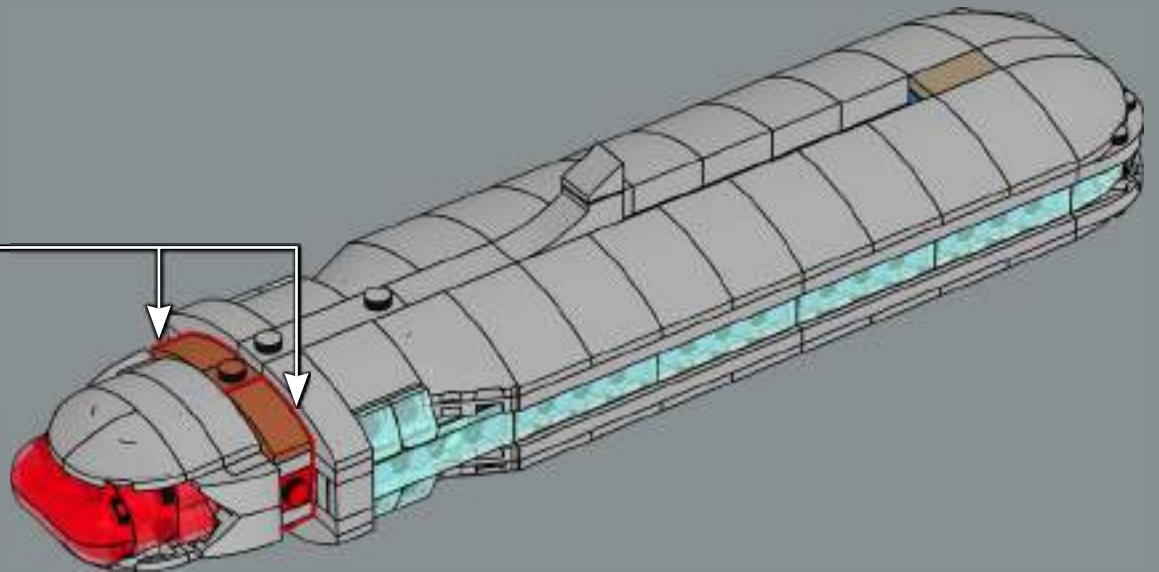

397

This is the first time that these rounded LEGO® elements have appeared in transparent red, as part of the warp engines' 'glowing' red Bussard collectors.

398

399

400

401

402

403